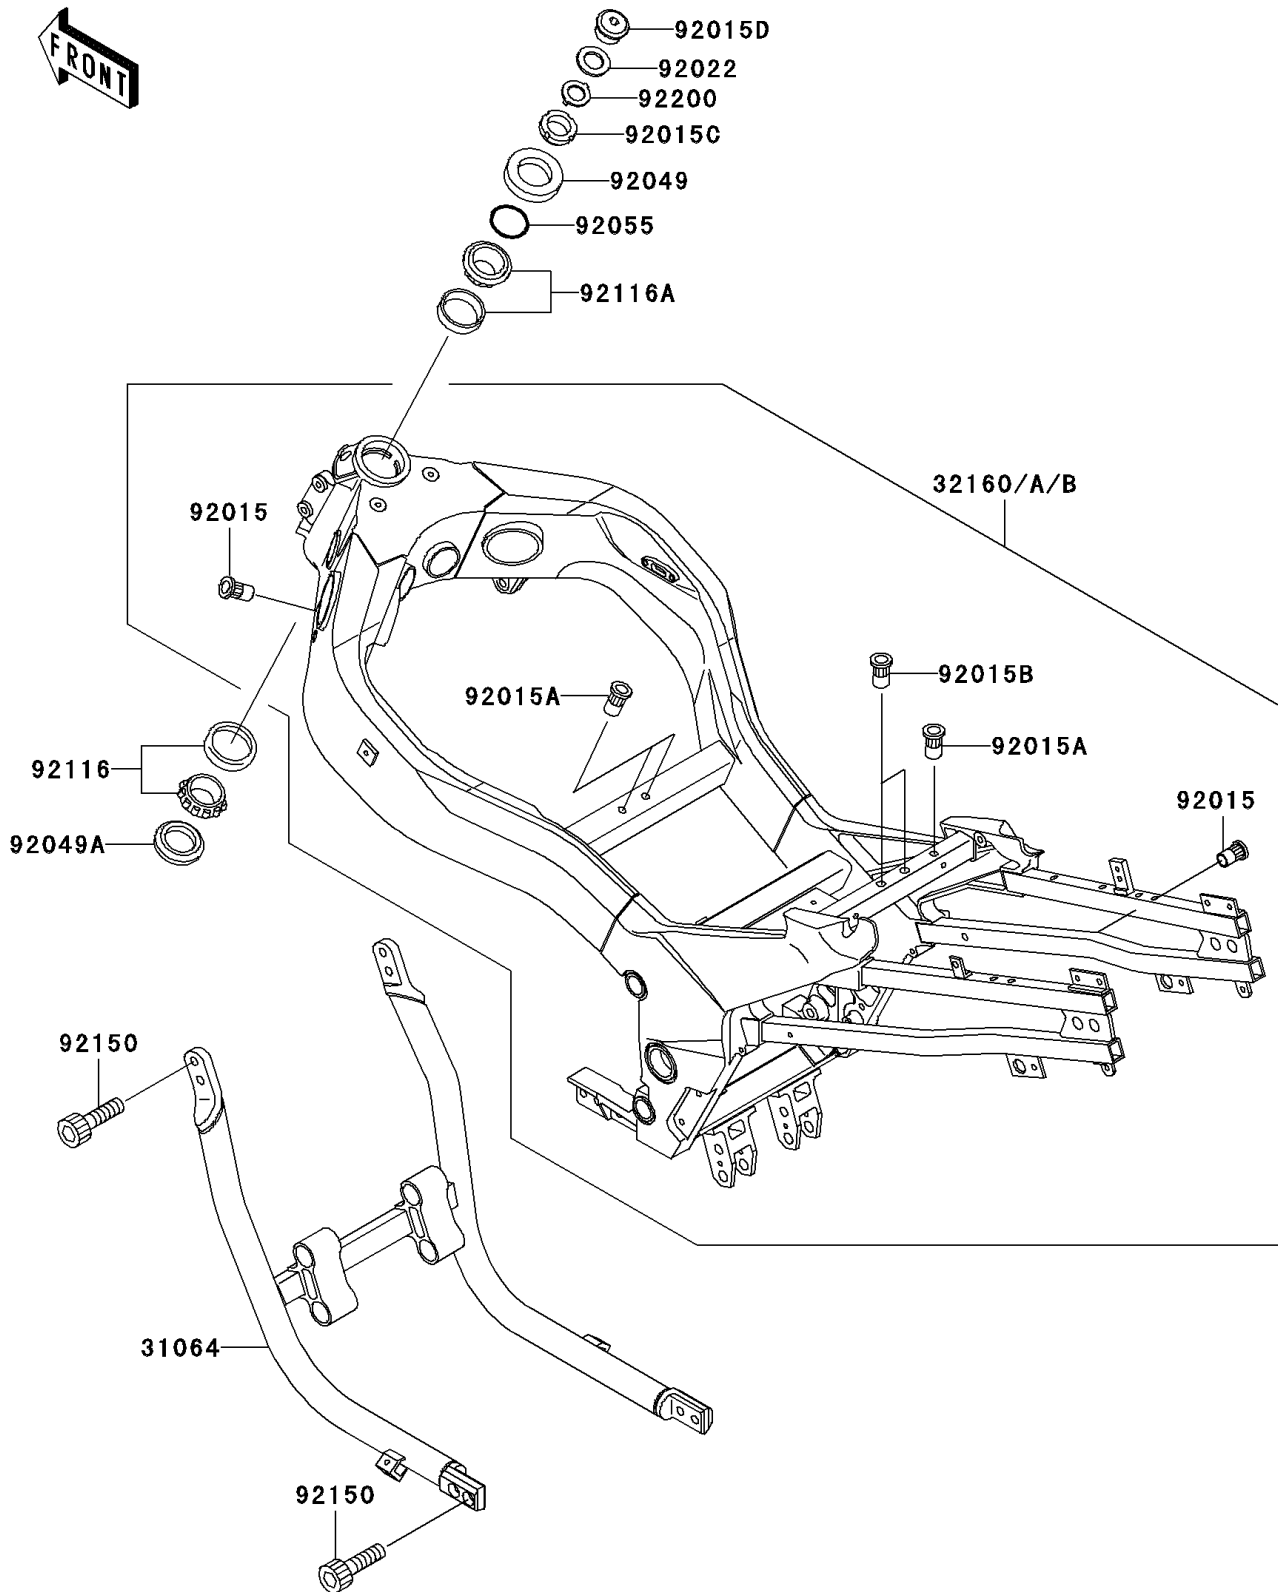

1993 Ninja® ZX™-11 PARTS DIAGRAM

Frame

F2120

1993 Ninja® ZX™-11 PARTS LIST

Frame

ITEM NAME	PART NUMBER	QUANTITY
PIPE-COMP,SIDE FRAME,BLACK (Ref # 31064)	31064-1148-10	1
NUT,POP,6MM,L=15 (Ref # 92015)	92015-1791	1
NUT,POP,6MM,L=16.5 (Ref # 92015A)	92015-1792	1
NUT,POP,8MM,L=18 (Ref # 92015B)	92015-1794	1
NUT,STEERING STEM,35MM (Ref # 92015C)	92015-1848	1
NUT,STEERING,25MM (Ref # 92015D)	92015-1891	1
WASHER,25X36X2.3 (Ref # 92022)	92022-250	1
SEAL-OIL,XMH 43 75 6.4J (Ref # 92049)	92049-1382	1
SEAL-OIL,XMHE 43 55 4J (Ref # 92049A)	92049-1383	1
RING-O,34.5X2.0 (Ref # 92055)	92055-1452	1
BEARING-ROLLER,32907JR-2 (Ref # 92116)	92116-1072	1
BEARING-ROLLER,32907JR-3 (Ref # 92116A)	92116-1074	1
BOLT,SOCKET,10X30 (Ref # 92150)	92150-1690	1
WASHER,CLAW,25.5X40X2.3 (Ref # 92200)	92200-1083	1
FRAME-COMP,AL,SILVER NO.35 (Ref # 32160A)	32160-1280-TX	1
FRAME-COMP,AL,SILVER NO.35 (Ref # 32160B)	32160-1280-VZ	1