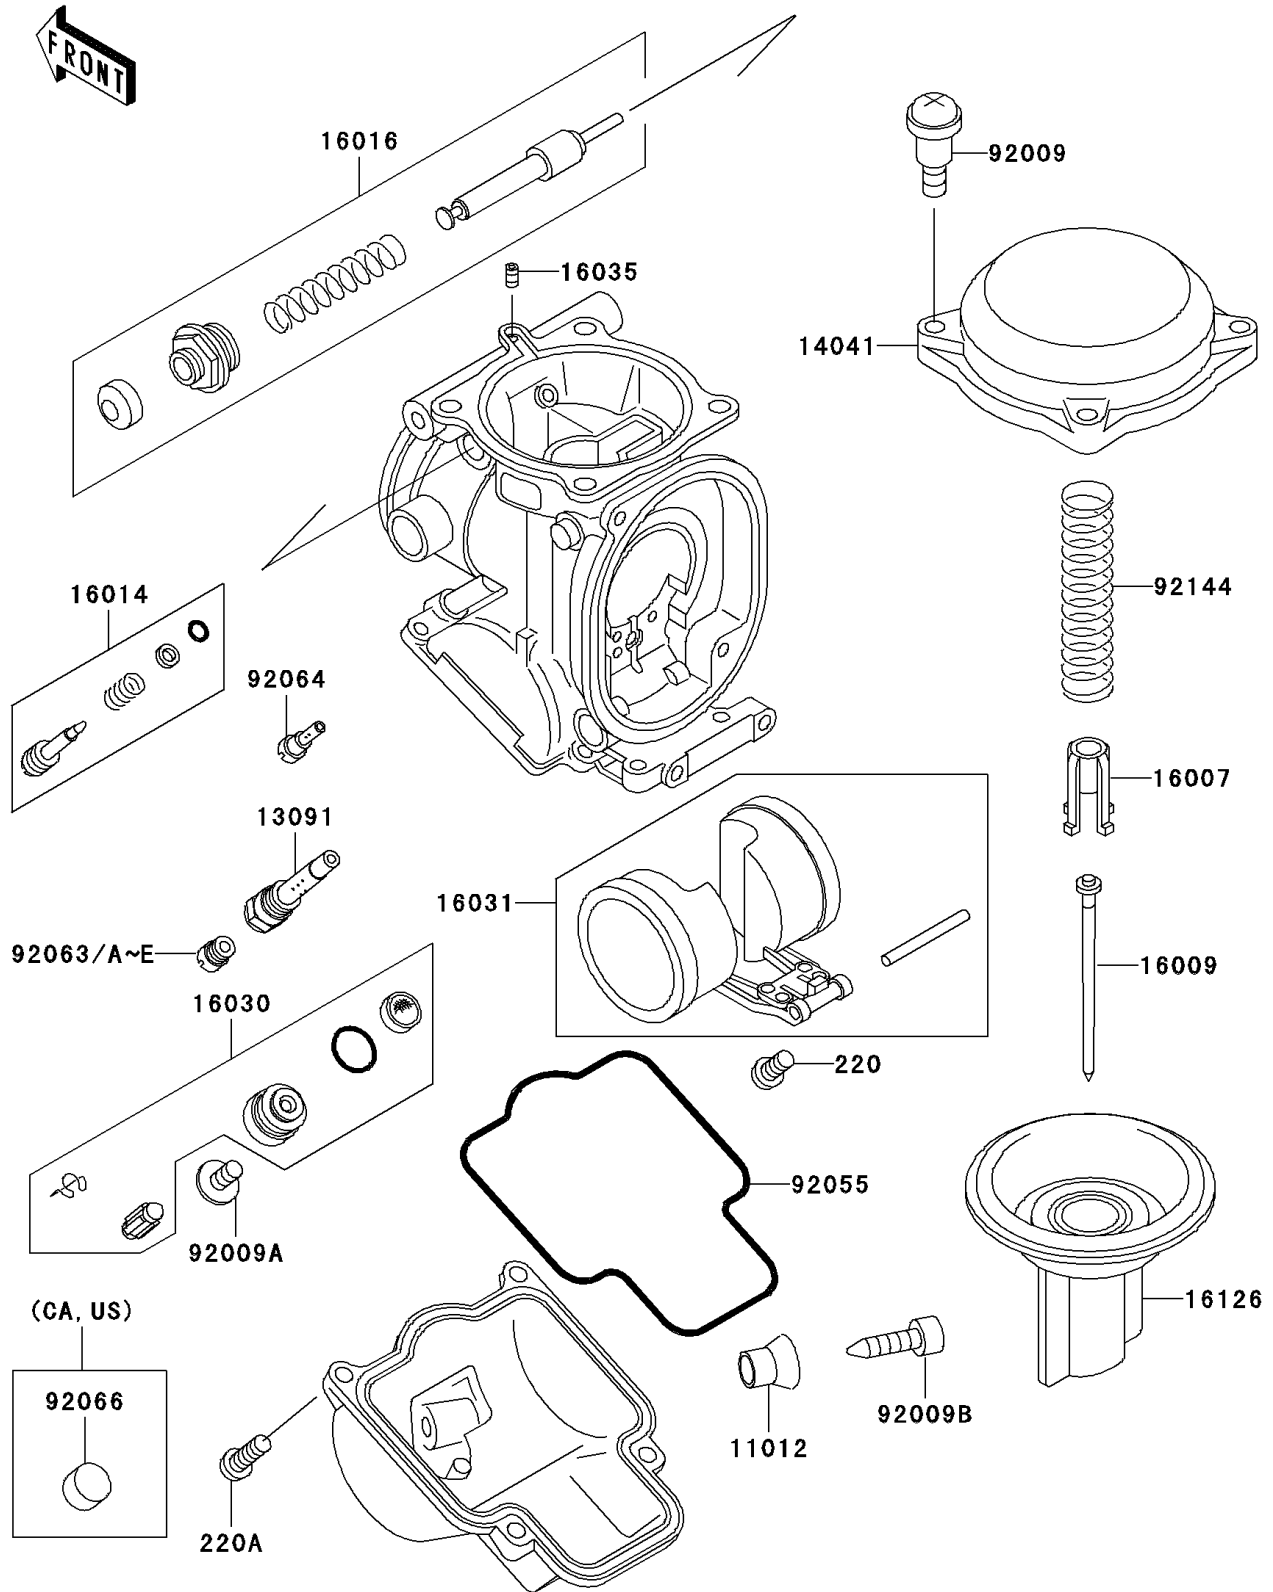

1993 Ninja® ZX™-11 PARTS DIAGRAM

Carburetor Parts

E1612

1993 Ninja® ZX™-11 PARTS LIST

Carburetor Parts

ITEM NAME	PART NUMBER	QUANTITY
SCREW-PAN-CROS (Ref # 220)	220D0408	1
SCREW-PAN-CROS (Ref # 220A)	220D0414	1
CAP,DRAIN SCREW (Ref # 11012)	11012-1675	1
HOLDER,NEEDLE JET (Ref # 13091)	13091-1698	1
COVER-COMP,MIXING (Ref # 14041)	14041-1100	1
SEAT-SPRING,VALVE (Ref # 16007)	16007-1117	1
NEEDLE-JET,N96X (Ref # 16009)	16009-1786	1
SCREW-PILOT AIR (Ref # 16014)	16014-1086	1
PLUNGER,STARTER (Ref # 16016)	16016-1090	1
VALVE-FLOAT (Ref # 16030)	16030-1077	1
FLOAT (Ref # 16031)	16031-1080	1
JET-AIR,LEAK (Ref # 16035)	16035-1055	1
VALVE,VACUUM (Ref # 16126)	16126-1247	1
SCREW,4X4.4 (Ref # 92009)	92009-1549	1
SCREW,4X8 (Ref # 92009A)	92009-1550	1
SCREW,DRAIN,M6X0.75 (Ref # 92009B)	92009-1551	1
RING-O,FLOAT CHAMBER (Ref # 92055)	92055-1426	1
JET-MAIN,#152 (Ref # 92063)	92063-1331	1
JET-MAIN,#155 (Ref # 92063A)	92063-1332	1
JET-MAIN,#158 (Ref # 92063B)	92063-1344	1
JET-MAIN,#160 (Ref # 92063C)	92063-1345	1
JET-MAIN,#162 (Ref # 92063D)	92063-1346	1
JET-MAIN,#165 (Ref # 92063E)	92063-1347	1
JET-PILOT,#38 (Ref # 92064)	92064-1119	1
SPRING,THROTTLE VALVE (Ref # 92144)	92144-1535	1
PLUG,PILOT AIR SCREW,6.9X2 (Ref # 92066)	92066-1051	1