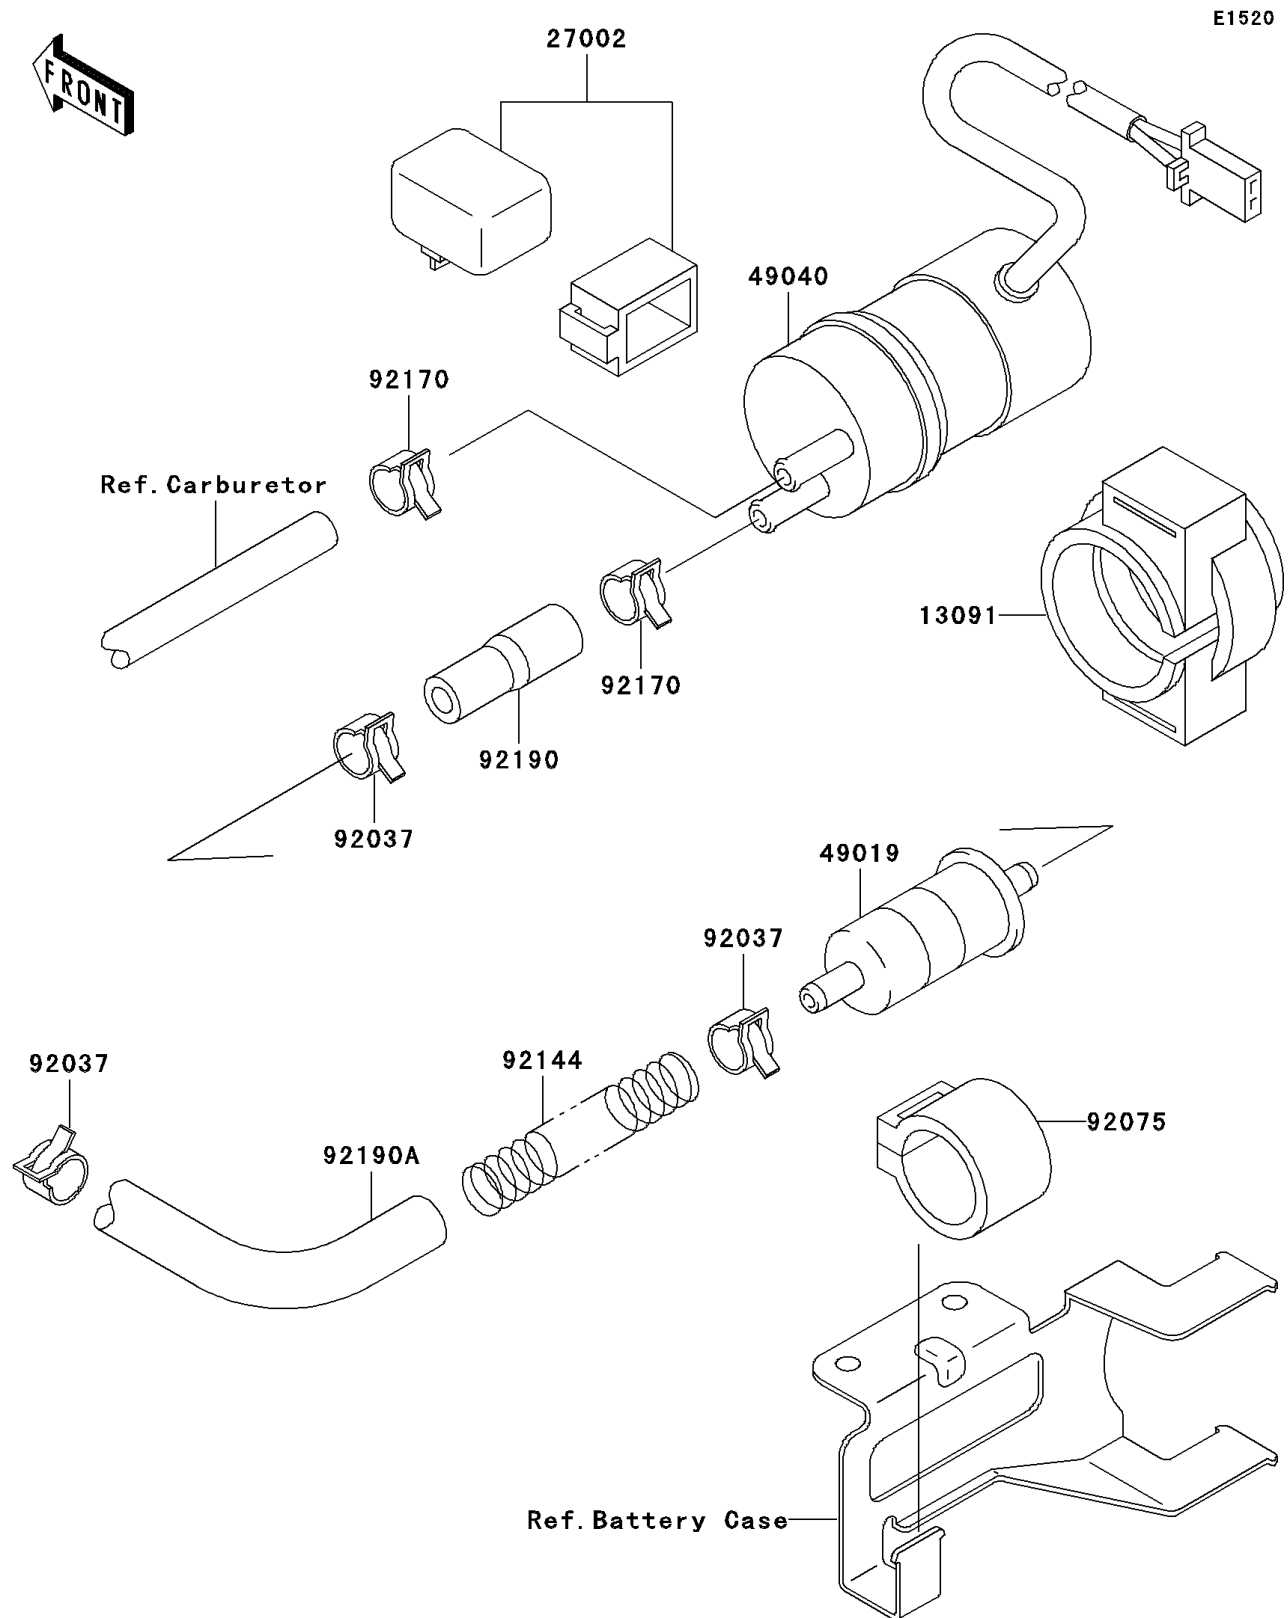

## 1993 Ninja® ZX™-11 PARTS DIAGRAM

Fuel Pump

## 1993 Ninja® ZX™-11 PARTS LIST

Fuel Pump

ITEM NAME	PART NUMBER	QUANTITY
HOLDER (Ref # 13091)	13091-1512	1
RELAY-ASSY (Ref # 27002)	27002-1065	1
FILTER-FUEL (Ref # 49019)	49019-1055	1
PUMP-FUEL (Ref # 49040)	49040-1061	1
CLAMP (Ref # 92037)	92037-1181	1
DAMPER,FUEL FILTER (Ref # 92075)	92075-1853	1
SPRING,TUBE (Ref # 92144)	92144-1821	1
CLAMP (Ref # 92170)	92170-1118	1
TUBE (Ref # 92190)	92190-1153	1
TUBE,FUEL TAP-FUEL FILTER (Ref # 92190A)	92190-1394	1