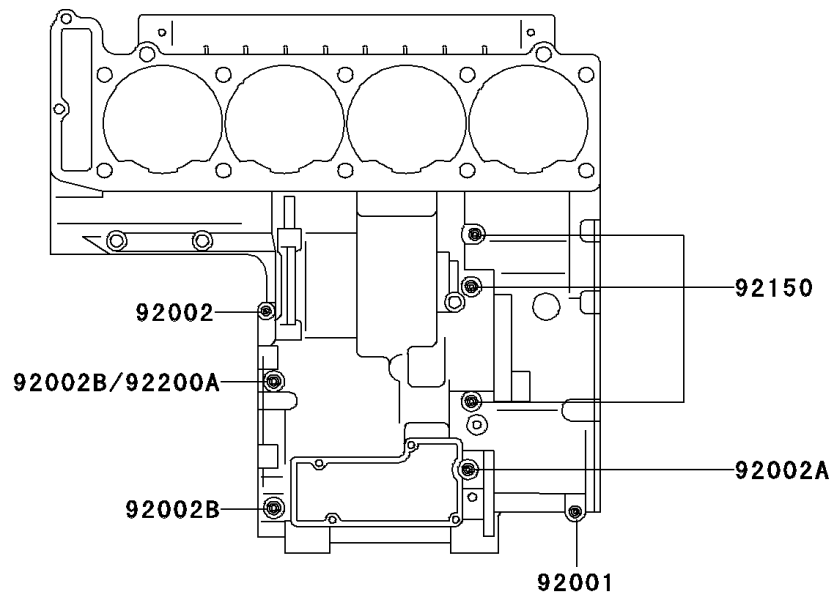

1993 Ninja® ZX™-11 PARTS DIAGRAM

Crankcase Bolt Pattern

E1412

Upper Case