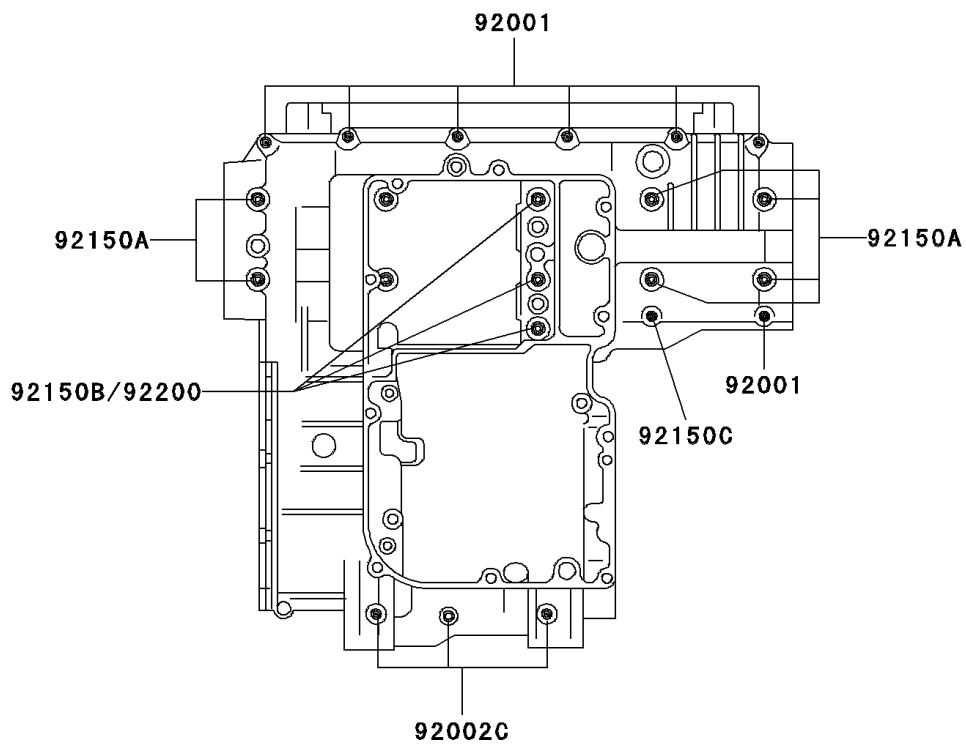

## 1993 Ninja® ZX™-11 PARTS DIAGRAM

Crankcase Bolt Pattern

E1412

## 1993 Ninja® ZX™-11 PARTS LIST

Crankcase Bolt Pattern

ITEM NAME	PART NUMBER	QUANTITY
BOLT,6X38 (Ref # 92001)	92001-1899	1
BOLT,6X55 (Ref # 92002)	92002-1054	1
BOLT,6X85 (Ref # 92002A)	92002-1306	1
BOLT,8X63 (Ref # 92002B)	92002-1308	1
BOLT,6X120 (Ref # 92002C)	92002-1654	1
BOLT,6X115 (Ref # 92150)	92150-1140	1
BOLT,9X90 (Ref # 92150A)	92150-1364	1
BOLT,9X140 (Ref # 92150B)	92150-1365	1
BOLT,7X38 (Ref # 92150C)	92150-1367	1
WASHER,9.5X18X1.2 (Ref # 92200)	92200-1037	1
WASHER,8.5X16X1.2 (Ref # 92200A)	92200-1063	1