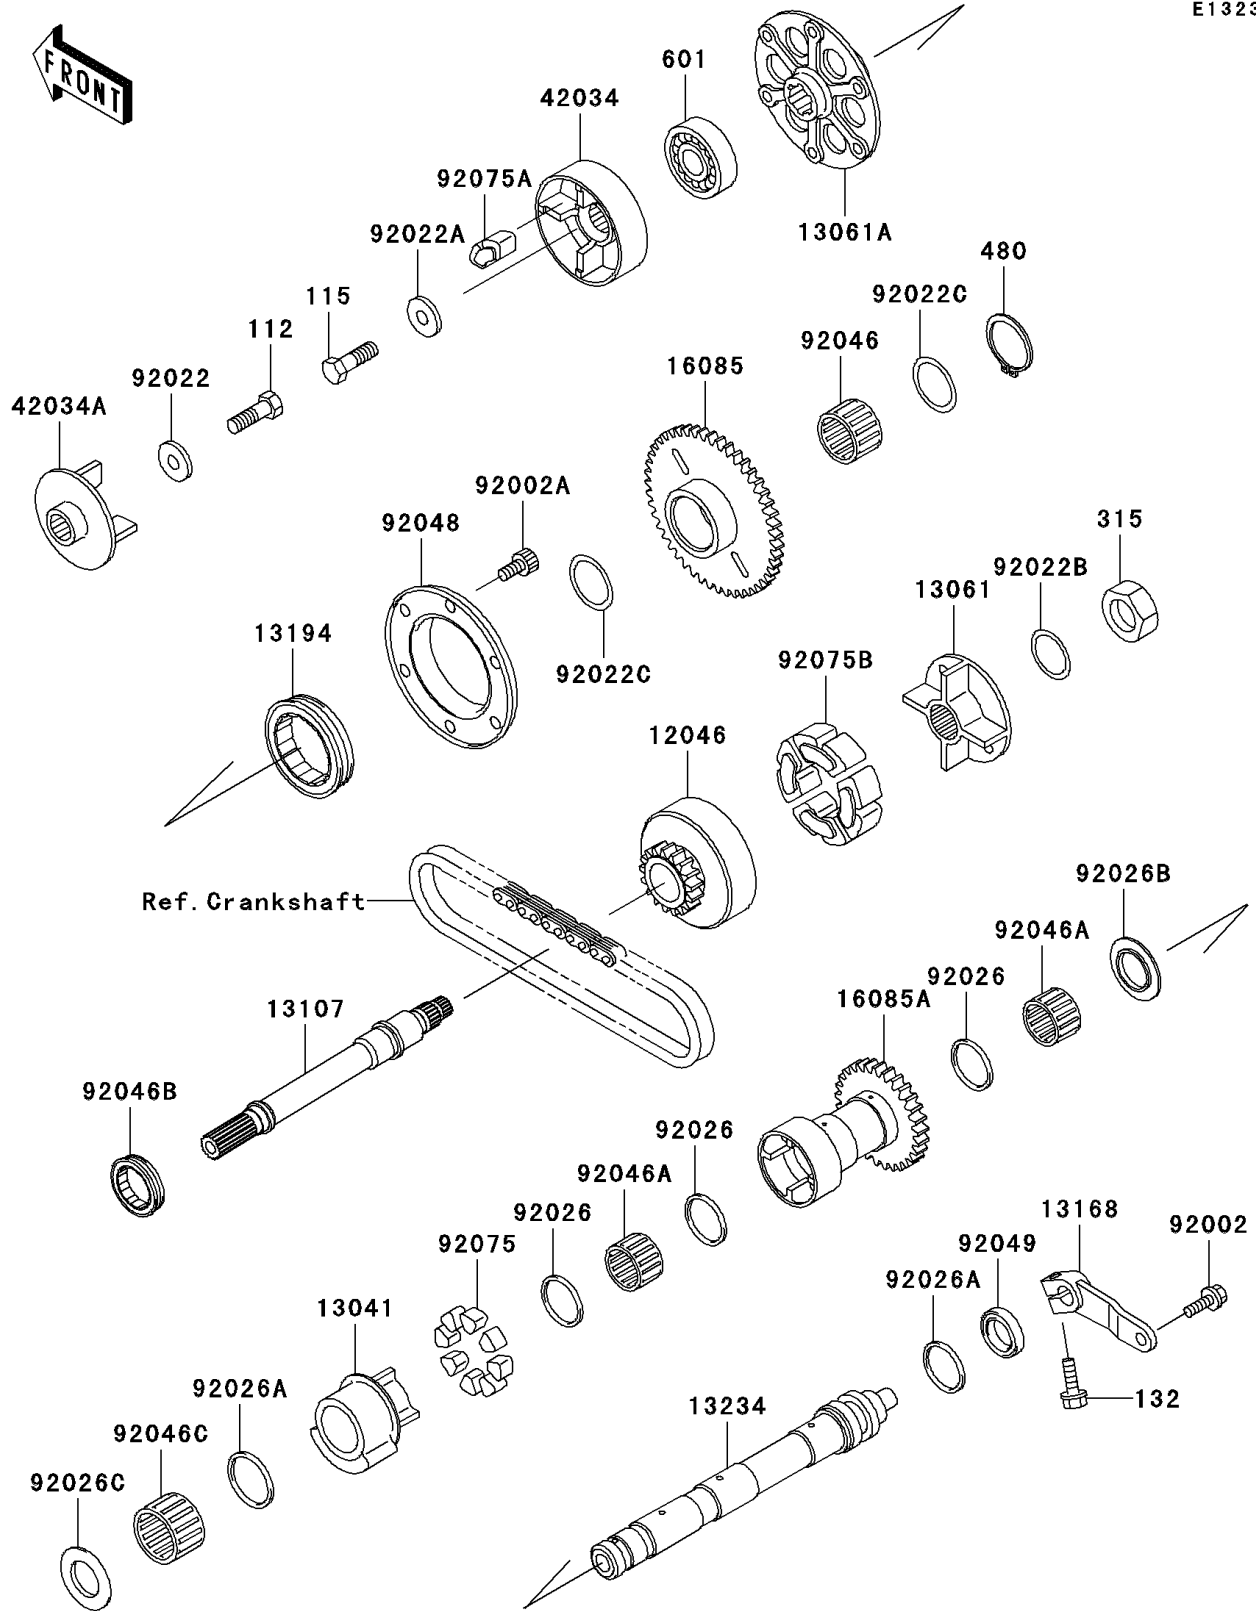

# 1994 Ninja® ZX™ -11 PARTS DIAGRAM

Balancer

E1323

# 1994 Ninja® ZX™ -11 PARTS LIST

## Balancer

ITEM NAME	PART NUMBER	QUANTITY
BOLT-UPSET (Ref # 112)	112G0616	1
BOLT-SMALL-UPSET (Ref # 115)	115G0820	1
BOLT-FLANGED-SMALL (Ref # 132)	132J0620	1
NUT-HEX-FINE (Ref # 315)	315G1600	1
CIRCLIP-TYPE-C,25MM (Ref # 480)	480J2500	1
BEARING-BALL,#6203 (Ref # 601)	601A6203	1
SPROCKET,GENERATOR (Ref # 12046)	12046-1083	1
BALANCER (Ref # 13041)	13041-1092	1
BOSS,SPROCKET (Ref # 13061)	13061-1183	1
BOSS (Ref # 13061A)	13061-1264	1
SHAFT (Ref # 13107)	13107-1108	1
LEVER,BALANCER (Ref # 13168)	13168-1529	1
CLUTCH-ONEWAY (Ref # 13194)	13194-1086	1
SHAFT-COMP,BALANCER (Ref # 13234)	13234-1072	1
GEAR,ONEWAY CLUTCH (Ref # 16085)	16085-1173	1
GEAR,BALANCER (Ref # 16085A)	16085-1275	1
COUPLING (Ref # 42034)	42034-1055	1
COUPLING (Ref # 42034A)	42034-1056	1
BOLT,FLANGED,6X16 (Ref # 92002)	92002-1439	1
BOLT,SOCKET,6X12 (Ref # 92002A)	92002-1796	6
WASHER,6X19.5X2 (Ref # 92022)	92022-1517	1
WASHER,8X22X3 (Ref # 92022A)	92022-1518	1
WASHER,16X26X2 (Ref # 92022B)	92022-1519	1
WASHER,25.3X32X0.5 (Ref # 92022C)	92022-225	2
SPACER,21.3X24.3X1.5 (Ref # 92026)	92026-1213	3
SPACER,21.3X26X1 (Ref # 92026A)	92026-1223	2
SPACER (Ref # 92026B)	92026-1265	1
SPACER (Ref # 92026C)	92026-1271	1
BEARING-NEEDLE,K253020S (Ref # 92046)	92046-1022	1

### Balancer

ITEM NAME	PART NUMBER	QUANTITY
BEARING-NEEDLE,K21X25X17V2 (Ref # 92046A)	92046-1105	2
BEARING-NEEDLE,RNA4903 (Ref # 92046B)	92046-1109	1
BEARING-NEEDLE (Ref # 92046C)	92046-1155	1
RACE,ONEWAY CLUTCH (Ref # 92048)	92048-1068	1
SEAL-OIL,S192705 (Ref # 92049)	92049-1174	1
DAMPER,BALANCER (Ref # 92075)	92075-1709	8
DAMPER,COUPLING (Ref # 92075A)	92075-1790	4
DAMPER,COUPLING (Ref # 92075B)	92075-1810	4