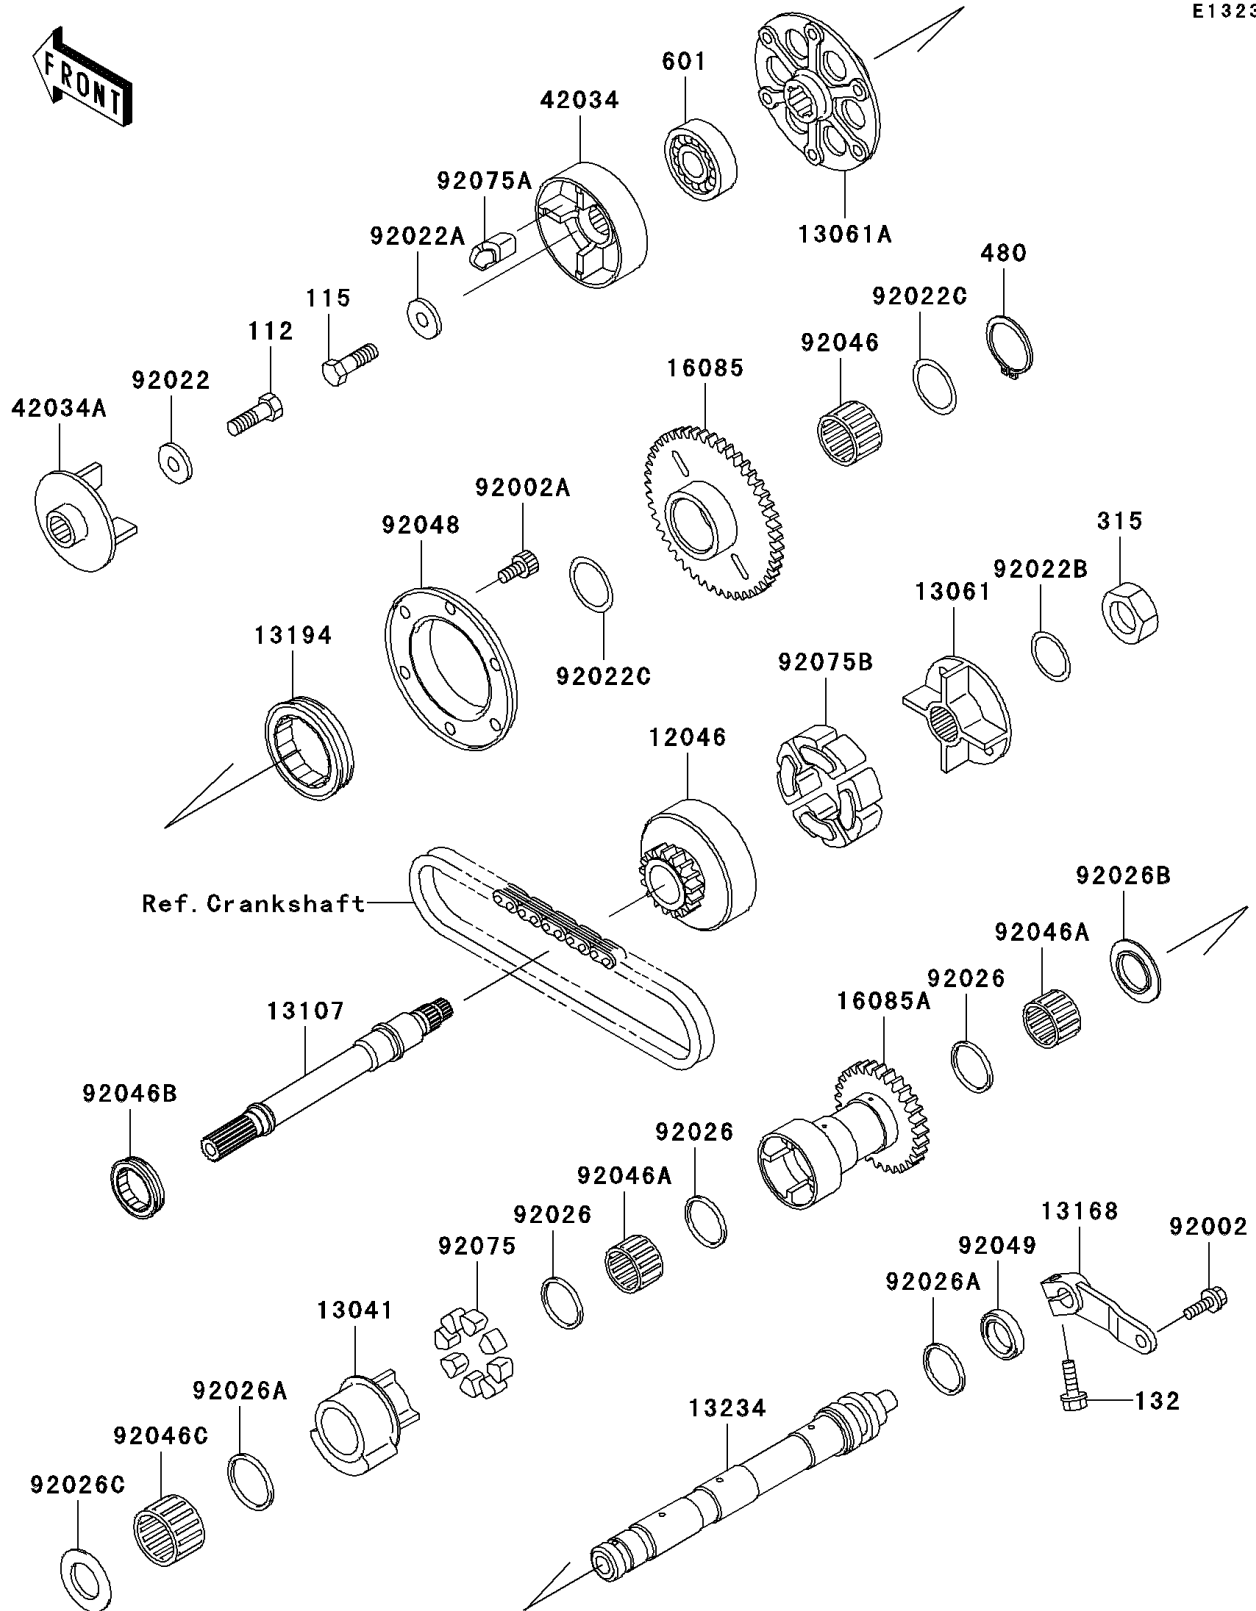

## 1993 Ninja® ZX™-11 PARTS DIAGRAM

Balancer

E1323

## 1993 Ninja® ZX™-11 PARTS LIST

Balancer

ITEM NAME	PART NUMBER	QUANTITY
BOLT-UPSET (Ref # 112)	112G0616	1
BOLT-SMALL-UPSET (Ref # 115)	115G0820	1
BOLT-FLANGED-SMALL (Ref # 132)	132J0620	1
NUT-HEX-FINE (Ref # 315)	315G1600	1
CIRCLIP-TYPE-C,25MM (Ref # 480)	480J2500	1
BEARING-BALL,#6203 (Ref # 601)	601A6203	1
SPROCKET,GENERATOR (Ref # 12046)	12046-1083	1
BALANCER (Ref # 13041)	13041-1092	1
BOSS,SPROCKET (Ref # 13061)	13061-1183	1
BOSS (Ref # 13061A)	13061-1264	1
SHAFT (Ref # 13107)	13107-1108	1
LEVER,BALANCER (Ref # 13168)	13168-1529	1
CLUTCH-ONEWAY (Ref # 13194)	13194-1086	1
SHAFT-COMP,BALANCER (Ref # 13234)	13234-1072	1
GEAR,ONEWAY CLUTCH (Ref # 16085)	16085-1173	1
GEAR,BALANCER (Ref # 16085A)	16085-1275	1
COUPLING (Ref # 42034)	42034-1055	1
COUPLING (Ref # 42034A)	42034-1056	1
BOLT,FLANGED,6X16 (Ref # 92002)	92002-1439	1
BOLT,SOCKET,6X12 (Ref # 92002A)	92002-1796	1
WASHER,6X19.5X2 (Ref # 92022)	92022-1517	1
WASHER,8X22X3 (Ref # 92022A)	92022-1518	1
WASHER,16X26X2 (Ref # 92022B)	92022-1519	1
WASHER,25.3X32X0.5 (Ref # 92022C)	92022-225	1
SPACER,21.3X24.3X1.5 (Ref # 92026)	92026-1213	1
SPACER,21.3X26X1 (Ref # 92026A)	92026-1223	1
SPACER (Ref # 92026B)	92026-1265	1
SPACER (Ref # 92026C)	92026-1271	1
BEARING-NEEDLE,K253020S (Ref # 92046)	92046-1022	1

## 1993 Ninja® ZX™-11 PARTS LIST

Balancer

ITEM NAME	PART NUMBER	QUANTITY
BEARING-NEEDLE,K21X25X17V2 (Ref # 92046A)	92046-1105	1
BEARING-NEEDLE,RNA4903 (Ref # 92046B)	92046-1109	1
BEARING-NEEDLE (Ref # 92046C)	92046-1155	1
RACE,ONEWAY CLUTCH (Ref # 92048)	92048-1068	1
SEAL-OIL,S192705 (Ref # 92049)	92049-1174	1
DAMPER,BALANCER (Ref # 92075)	92075-1709	1
DAMPER,COUPLING (Ref # 92075A)	92075-1790	1
DAMPER,COUPLING (Ref # 92075B)	92075-1810	1