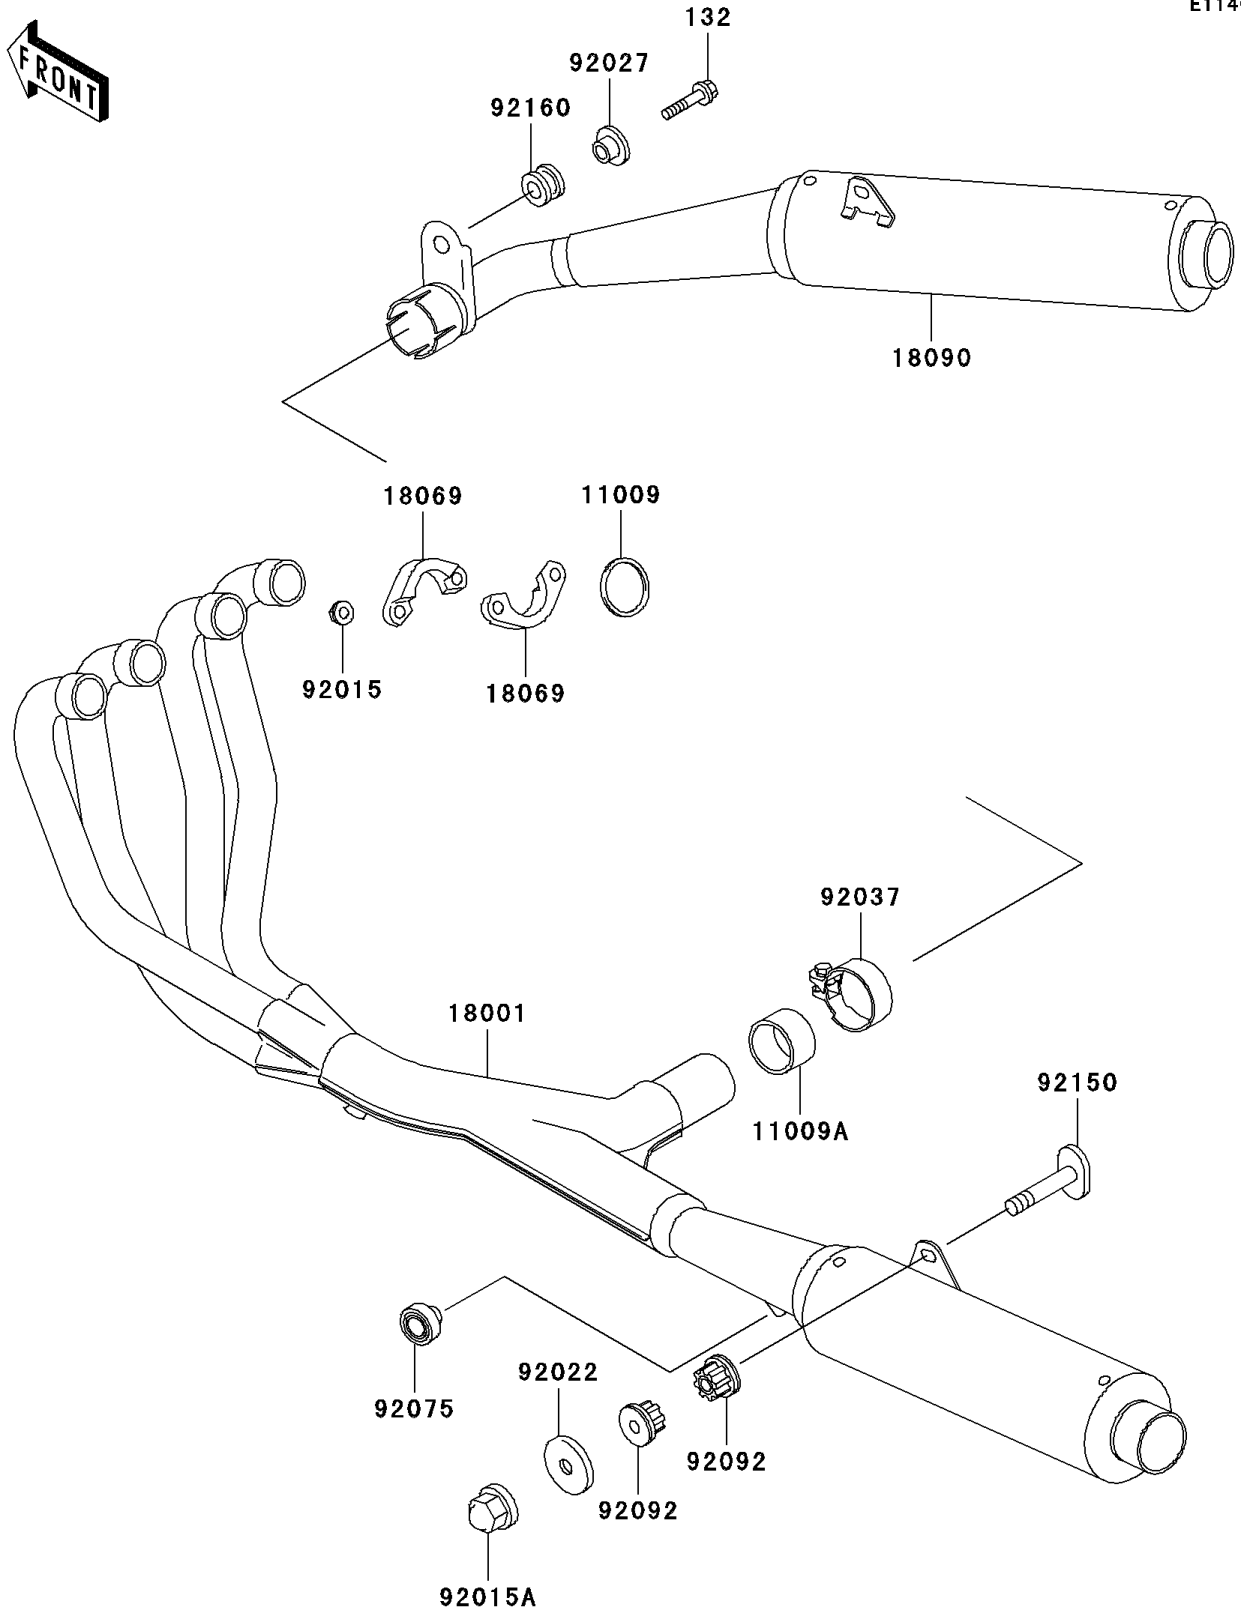

## 1993 Ninja® ZX™-11 PARTS DIAGRAM

Muffler(s)

E1140

## 1993 Ninja® ZX™-11 PARTS LIST

Muffler(s)

ITEM NAME	PART NUMBER	QUANTITY
BOLT-FLANGED-SMALL (Ref # 132)	132G0835	1
GASKET,EXHAUST PIPE HOLDER (Ref # 11009)	11009-1840	1
GASKET,MUFFLER CONNECTING (Ref # 11009A)	11009-1888	1
MUFFLER,LH (Ref # 18001)	18001-1854	1
HOLDER-EXHAUST PIPE (Ref # 18069)	18069-1122	1
BODY-COMP-MUFFLER,RH (Ref # 18090)	18090-1277	1
NUT,LOCK,8MM (Ref # 92015)	92015-1380	1
NUT,10MM (Ref # 92015A)	92015-1649	1
WASHER (Ref # 92022)	92022-289	1
COLLAR,L=14 (Ref # 92027)	92027-1134	1
CLAMP,POWER CHAMBER (Ref # 92037)	92037-1537	1
DAMPER (Ref # 92075)	92075-015	1
BUSHING-RUBBER,MUFFLER (Ref # 92092)	92092-1013	1
BOLT,10X55 (Ref # 92150)	92150-1792	1
DAMPER (Ref # 92160)	92160-1007	1