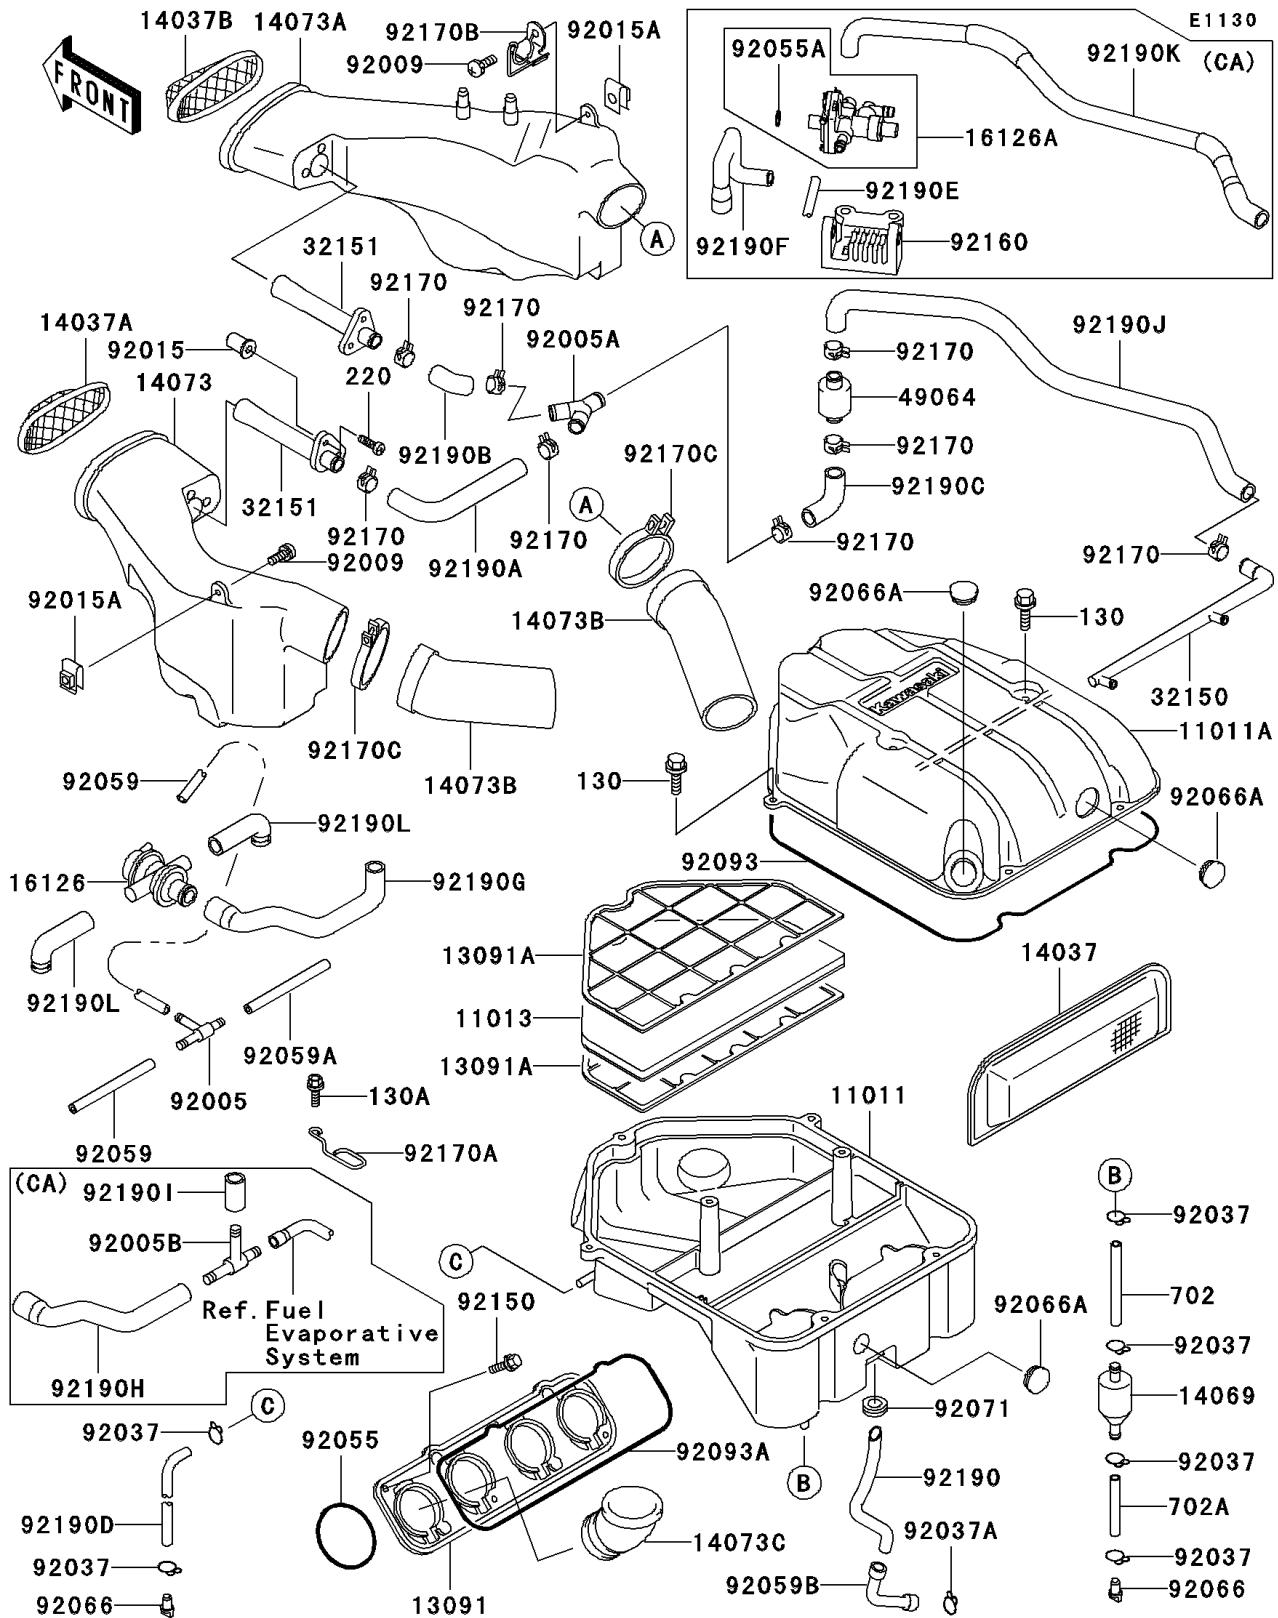

1993 Ninja® ZX™-11 PARTS DIAGRAM

Air Cleaner

1993 Ninja® ZX™-11 PARTS LIST

Air Cleaner

ITEM NAME	PART NUMBER	QUANTITY
CASE-AIR FILTER,LWR (Ref # 11011)	11011-1396	1
CASE-AIR FILTER,UPP (Ref # 11011A)	11011-1397	1
ELEMENT-AIR FILTER (Ref # 11013)	11013-1227	1
HOLDER,CARBURETOR (Ref # 13091)	13091-1818	1
HOLDER,ELEMENT (Ref # 13091A)	13091-1819	1
SCREEN,AIR FILTER (Ref # 14037)	14037-1168	1
SCREEN,AIR DUCT,LH (Ref # 14037A)	14037-1169	1
SCREEN,AIR DUCT,RH (Ref # 14037B)	14037-1170	1
BREATHER (Ref # 14069)	14069-1051	1
DUCT,AIR INTAKE,LH (Ref # 14073)	14073-1552	1
DUCT,AIR INTAKE,RH (Ref # 14073A)	14073-1553	1
DUCT,AIR FILTER (Ref # 14073B)	14073-1554	1
DUCT,AIR FILTER (Ref # 14073C)	14073-1575	1
VALVE,AIR SWITCH (Ref # 16126)	16126-1144	1
PIPE (Ref # 32150)	32150-1820	1
PIPE,AIR VENT (Ref # 32151)	32151-1478	1
FILTER-AIR (Ref # 49064)	49064-1055	1
FITTING,TUBE,T-TYPE (Ref # 92005)	92005-1017	1
FITTING,Y-TIPE (Ref # 92005A)	92005-1250	1
SCREW,5X16 (Ref # 92009)	92009-1654	1
NUT,WELL,5MM (Ref # 92015)	92015-1640	1
NUT,5MM (Ref # 92015A)	92015-1798	1
CLAMP,TUBE (Ref # 92037)	92037-147	1
CLAMP,TUBE (Ref # 92037A)	92037-213	1
RING-O,67.7X3.1 (Ref # 92055)	92055-1434	1
TUBE,4X9X190 (Ref # 92059)	92059-1032	1
TUBE,FUEL,4X9X140 (Ref # 92059A)	92059-1230	1
TUBE (Ref # 92059B)	92059-1551	1
PLUG,DRAIN (Ref # 92066)	92066-1211	1