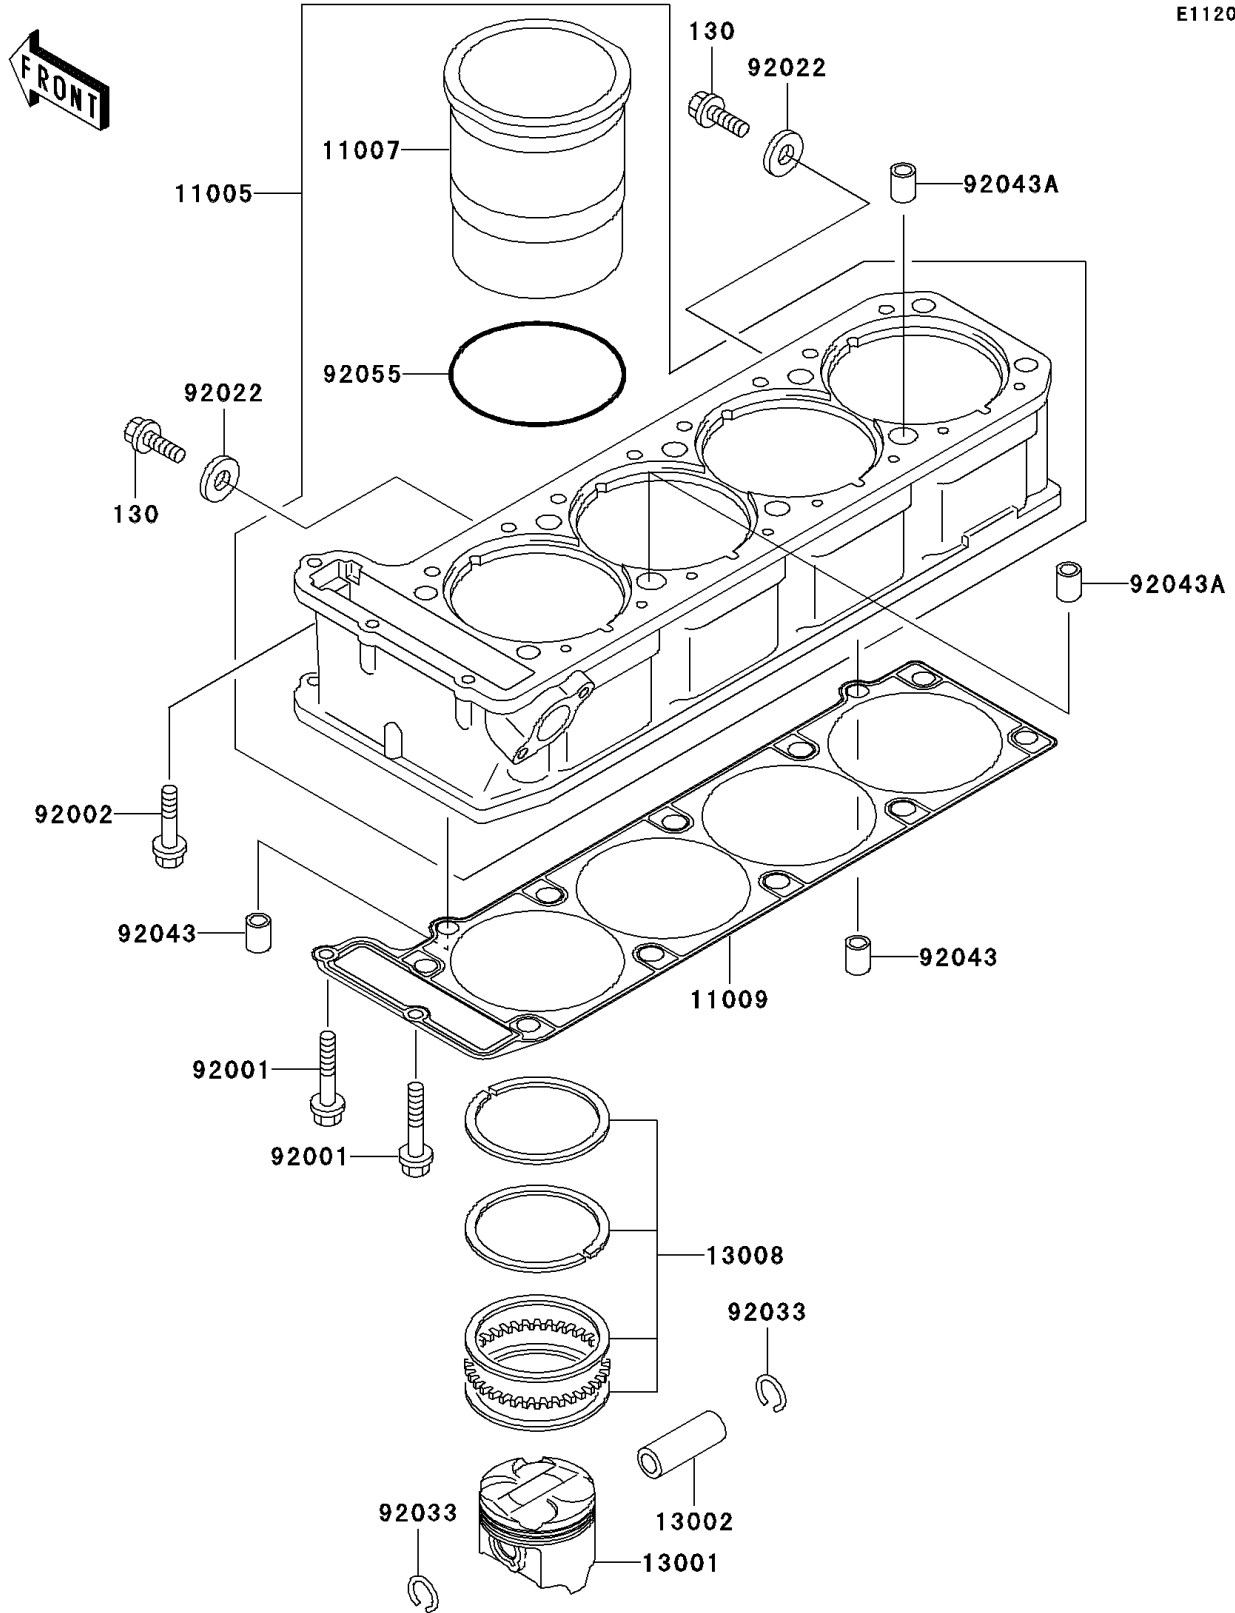

1993 Ninja® ZX™-11 PARTS DIAGRAM

Cylinder/Piston(s)

E1120

1993 Ninja® ZX™-11 PARTS LIST

Cylinder/Piston(s)

ITEM NAME	PART NUMBER	QUANTITY
BOLT-FLANGED,6X10,BLACK (Ref # 130)	130C0610	1
CYLINDER-ENGINE (Ref # 11005)	11005-1615	1
LINER-CYLINDER (Ref # 11007)	11007-1114	1
GASKET,CYLINDER BASE (Ref # 11009)	11009-1847	1
PISTON-ENGINE (Ref # 13001)	13001-1397	1
PIN-PISTON (Ref # 13002)	13002-1058	1
RING-SET-PISTON (Ref # 13008)	13008-1152	1
BOLT,6X38 (Ref # 92001)	92001-1899	1
BOLT,6X30 (Ref # 92002)	92002-1138	1
WASHER,6.2X11X1 (Ref # 92022)	92022-304	1
RING-SNAP,20.5X1.2 (Ref # 92033)	92033-1099	1
PIN,8.2X10X14 (Ref # 92043)	92043-1264	1
PIN,11.5X14X14 (Ref # 92043A)	92043-1279	1
RING-O,82.6X2.4 (Ref # 92055)	92055-1465	1