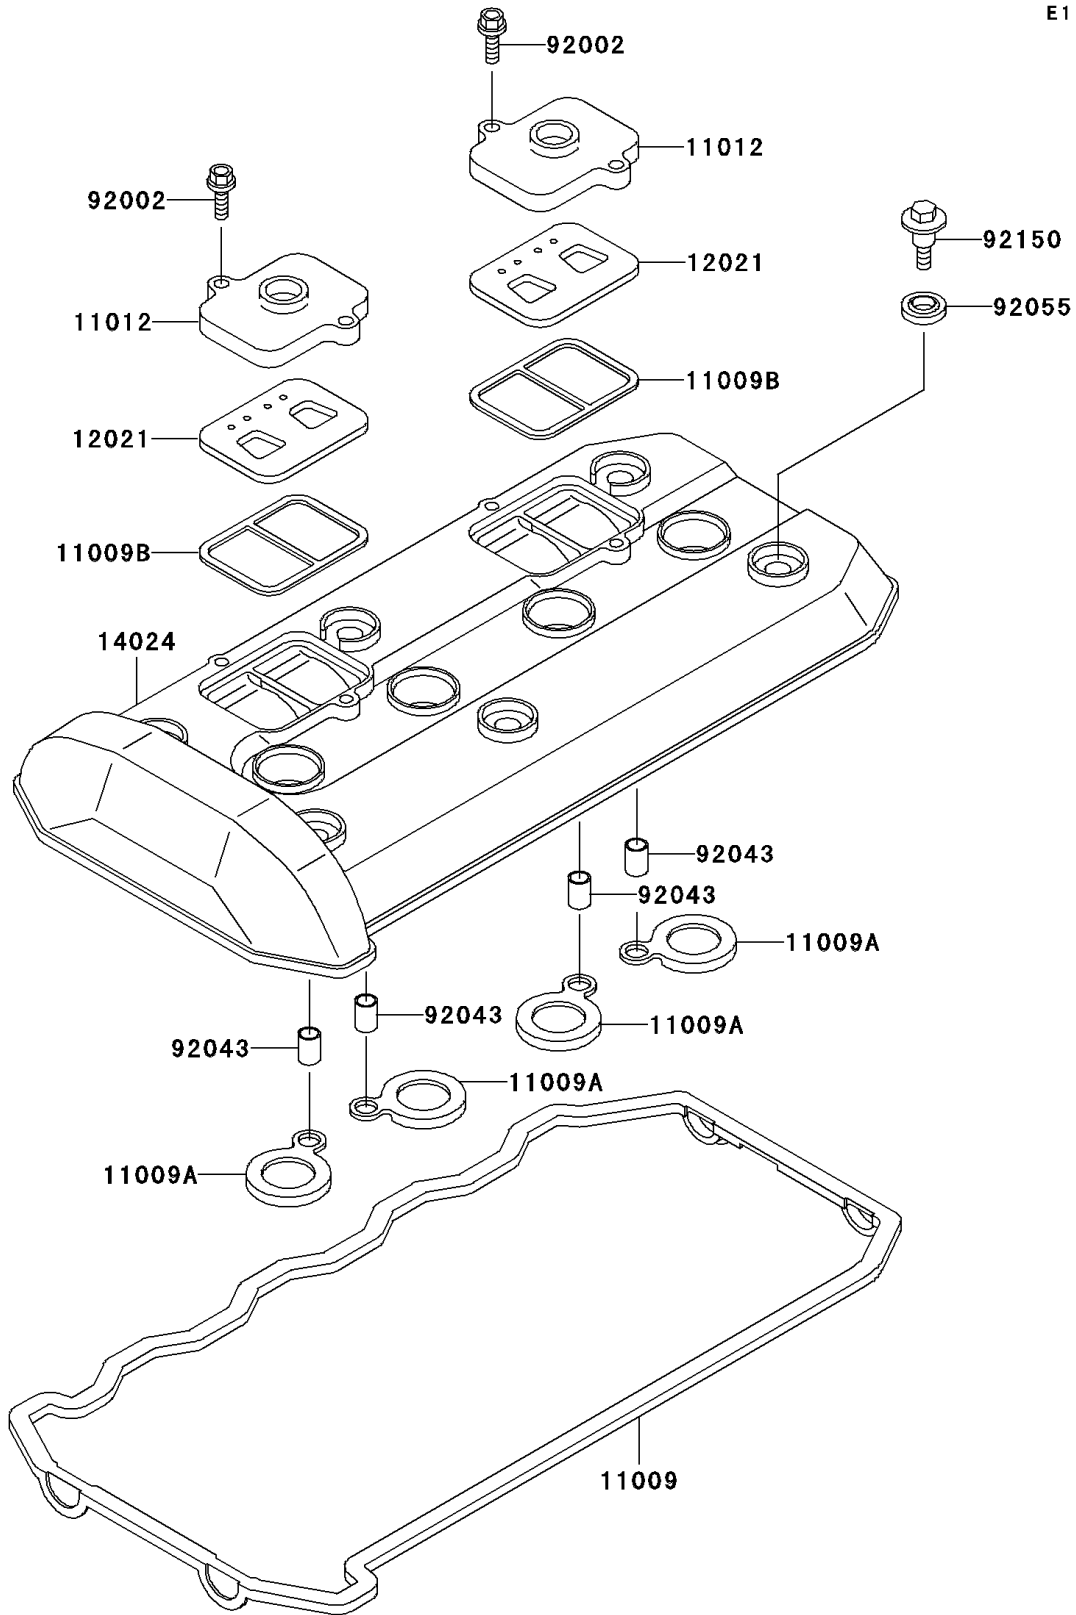

1993 Ninja® ZX™-11 PARTS DIAGRAM

Cylinder Head Cover

E1112

1993 Ninja® ZX™-11 PARTS LIST

Cylinder Head Cover

ITEM NAME	PART NUMBER	QUANTITY
GASKET,HEAD COVER (Ref # 11009)	11009-1724	1
GASKET,SPARK PLUG (Ref # 11009A)	11009-1725	1
GASKET,REED VALVE (Ref # 11009B)	11009-1857	1
CAP,REED VALVE (Ref # 11012)	11012-1532	1
VALVE-ASSY-REED (Ref # 12021)	12021-1053	1
COVER,HEAD (Ref # 14024)	14024-1628	1
BOLT,6X22 (Ref # 92002)	92002-1068	1
PIN,8.2X10X14 (Ref # 92043)	92043-1264	1
RING-O,HEAD COVER BOLT (Ref # 92055)	92055-1352	1
BOLT,HEAD COVER (Ref # 92150)	92150-1447	1