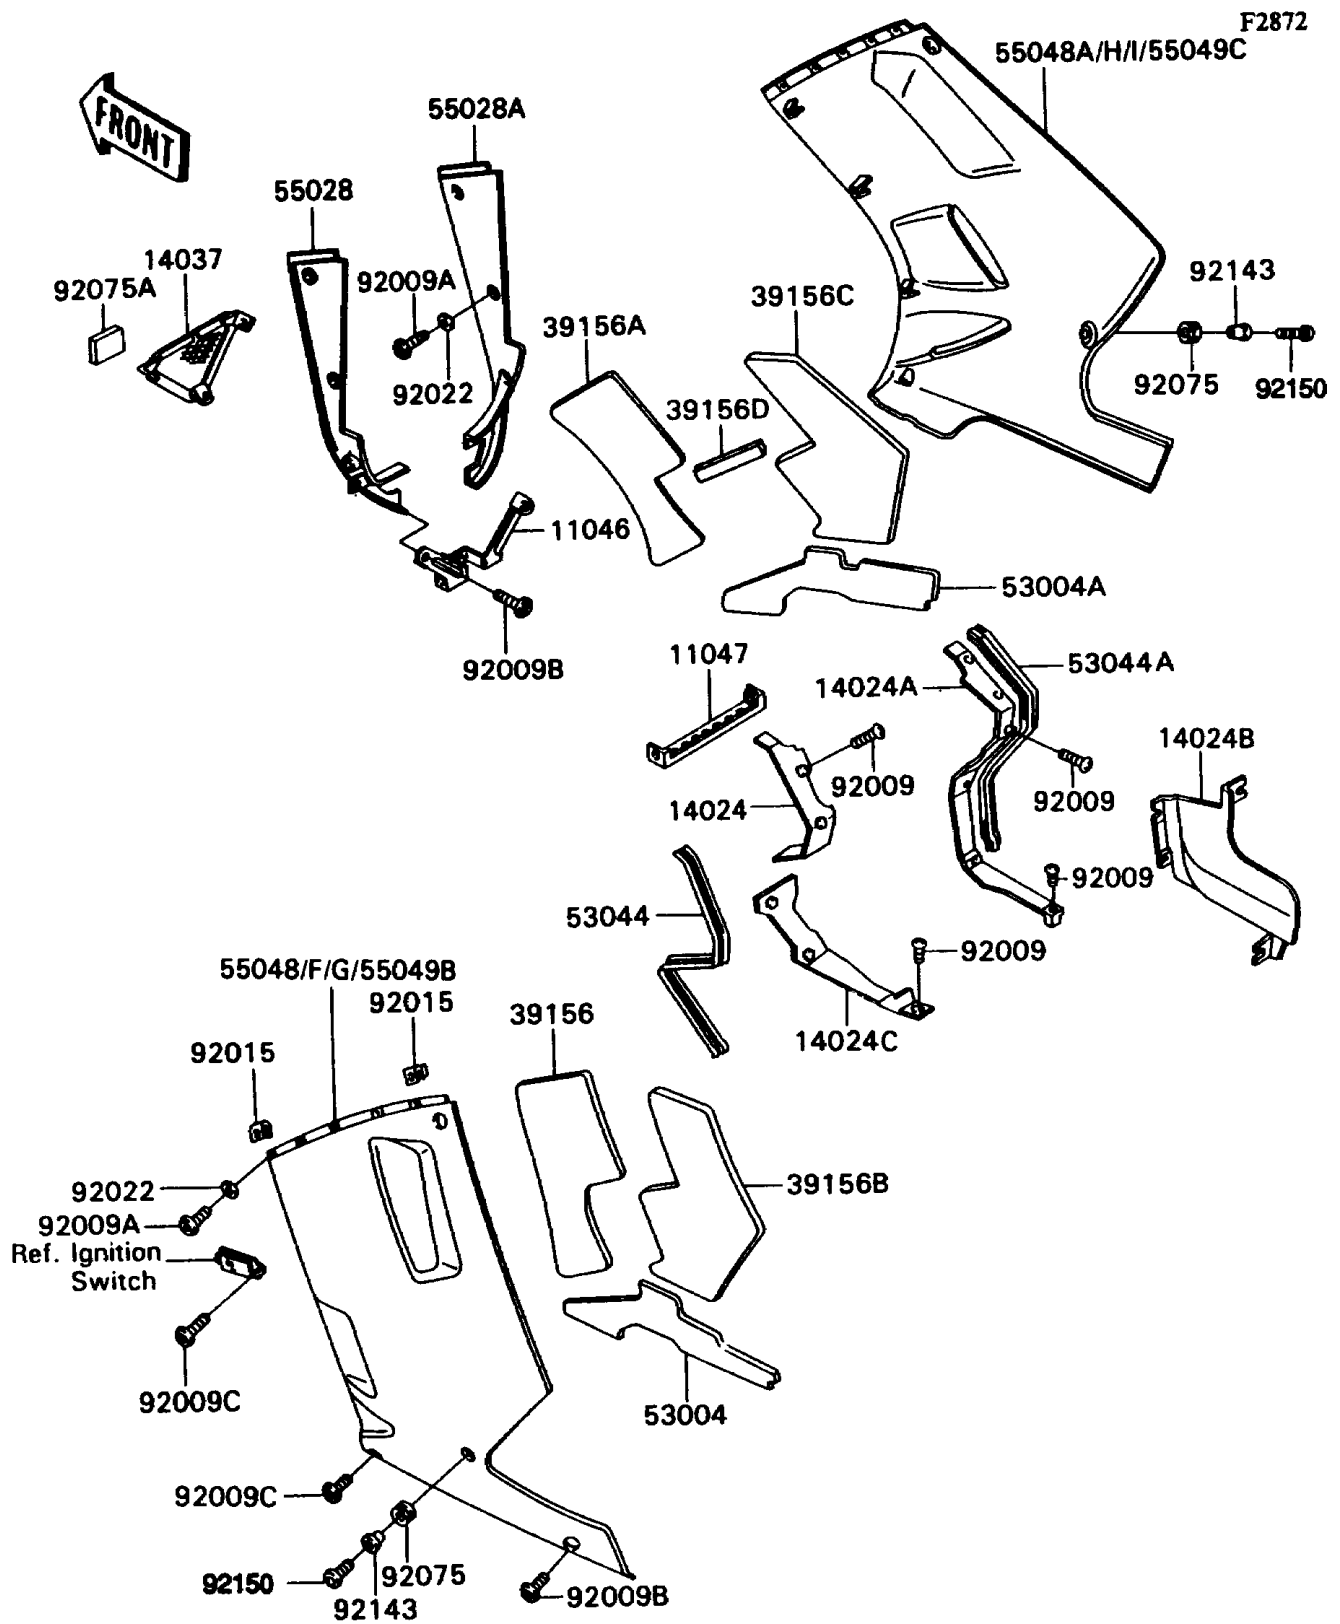

1992 Ninja® ZX™-11 PARTS DIAGRAM

Cowling Lower

1992 Ninja® ZX™-11 PARTS LIST

Cowling Lowers

ITEM NAME	PART NUMBER	QUANTITY
BRACKET,LWR,LH (Ref # 11046)	11046-1928	1
BRACKET,LWR COWLING (Ref # 11047)	11047-1080	1
COVER,HEAT GUARD,LH,UPP (Ref # 14024)	14024-1870	1
COVER,HEAT GUARD,RH (Ref # 14024A)	14024-1871	1
COVER,HEAT GUARD,RH (Ref # 14024B)	14024-1959	1
COVER,HEAT GUARD,LH,LWR (Ref # 14024C)	14024-1966	1
SCREEN,COWLING (Ref # 14037)	14037-1136	1
PAD,LWR COWLING,LH,FR (Ref # 39156)	39156-1198	1
PAD,LWR COWLING,RH,FR (Ref # 39156A)	39156-1199	1
PAD,LWR COWLING,LH,RR (Ref # 39156B)	39156-1200	1
PAD,LWR COWLING,RH,RR (Ref # 39156C)	39156-1201	1
PAD,LWR COWLING,RH,CNT (Ref # 39156D)	39156-1221	1
MAT,LWR COWLING,LH,LWR (Ref # 53004)	53004-1074	1
MAT,LWR COWLING,RH,LWR (Ref # 53004A)	53004-1075	1
TRIM,L=300 (Ref # 53044)	53044-1213	1
TRIM,L=225 (Ref # 53044A)	53044-1238	1
COWLING,FR,LH,EBONY (Ref # 55028)	55028-1240-H8	1
COWLING,FR,RH,EBONY (Ref # 55028A)	55028-1241-H8	1
COWLING.,LWR,LH,EBONY (Ref # 55049B)	55049-5062-H8	1
COWLING.,LWR,RH,EBONY (Ref # 55049C)	55049-5063-H8	1
SCREW,TAPPING,5X14 (Ref # 92009)	92009-1197	1
SCREW,5X14 (Ref # 92009A)	92009-1653	1
SCREW,5X16 (Ref # 92009B)	92009-1654	1
SCREW,5X20 (Ref # 92009C)	92009-1656	1
NUT,5MM (Ref # 92015)	92015-1798	1
WASHER,NYLON,5.3X11.5X1.5 (Ref # 92022)	92022-1521	1
DAMPER (Ref # 92075)	92075-1634	1
DAMPER (Ref # 92075A)	92075-1902	1
COLLAR,BLACK (Ref # 92143)	92143-1226	1

1992 Ninja® ZX™-11 PARTS LIST

Cowling Lowers

ITEM NAME	PART NUMBER	QUANTITY
BOLT,SOCKET,6X18 (Ref # 92150)	92150-1553	1