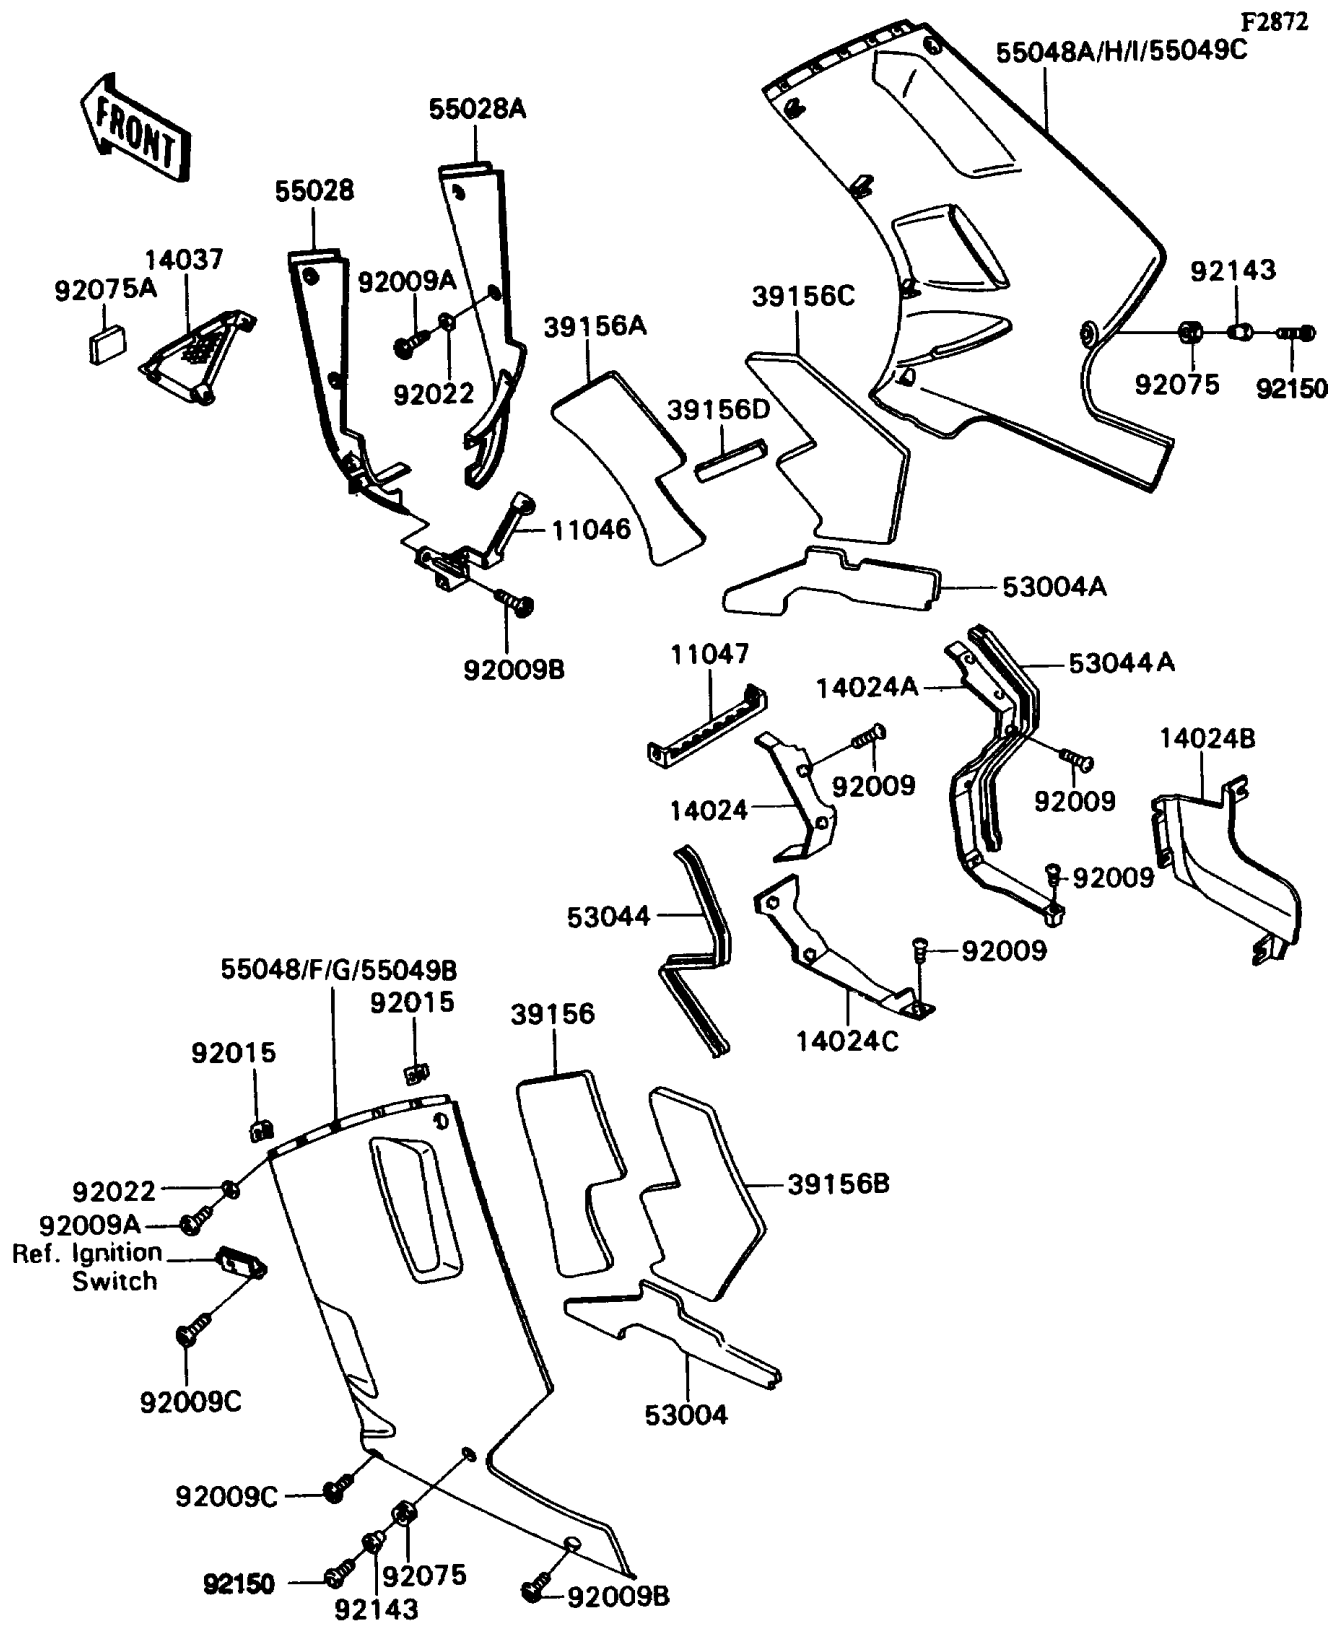

1992 Ninja® ZX™ -11 PARTS DIAGRAM

Cowling Lower

1992 Ninja® ZX™ -11 PARTS LIST

Cowling Lowers

ITEM NAME	PART NUMBER	QUANTITY
BRACKET,LWR,LH (Ref # 11046)	11046-1928	1
BRACKET,LWR COWLING (Ref # 11047)	11047-1080	1
COVER,HEAT GUARD,LH,UPP (Ref # 14024)	14024-1870	1
COVER,HEAT GUARD,RH (Ref # 14024A)	14024-1871	1
COVER,HEAT GUARD,RH (Ref # 14024B)	14024-1959	1
COVER,HEAT GUARD,LH,LWR (Ref # 14024C)	14024-1966	1
SCREEN,COWLING (Ref # 14037)	14037-1136	1
PAD,LWR COWLING,LH,FR (Ref # 39156)	39156-1198	1
PAD,LWR COWLING,RH,FR (Ref # 39156A)	39156-1199	1
PAD,LWR COWLING,LH,RR (Ref # 39156B)	39156-1200	1
PAD,LWR COWLING,RH,RR (Ref # 39156C)	39156-1201	1
PAD,LWR COWLING,RH,CNT (Ref # 39156D)	39156-1221	1
MAT,LWR COWLING,LH,LWR (Ref # 53004)	53004-1074	1
MAT,LWR COWLING,RH,LWR (Ref # 53004A)	53004-1075	1
TRIM,L=300 (Ref # 53044)	53044-1213	1
TRIM,L=225 (Ref # 53044A)	53044-1238	1
COWLING,FR,LH,EBONY (Ref # 55028)	55028-1240-H8	1
COWLING,FR,RH,EBONY (Ref # 55028A)	55028-1241-H8	1
COWLING.,LWR,LH,EBONY (Ref # 55049B)	55049-5062-H8	1
COWLING.,LWR,RH,EBONY (Ref # 55049C)	55049-5063-H8	1
SCREW,TAPPING,5X14 (Ref # 92009)	92009-1197	14
SCREW,5X14 (Ref # 92009A)	92009-1653	6
SCREW,5X16 (Ref # 92009B)	92009-1654	12
SCREW,5X20 (Ref # 92009C)	92009-1656	6
NUT,5MM (Ref # 92015)	92015-1798	16
WASHER,NYLON,5.3X11.5X1.5 (Ref # 92022)	92022-1521	12
DAMPER (Ref # 92075)	92075-1634	4
DAMPER (Ref # 92075A)	92075-1902	1
COLLAR,BLACK (Ref # 92143)	92143-1226	4

1992 Ninja® ZX™ -11 PARTS LIST

Cowling Lowers

ITEM NAME	PART NUMBER	QUANTITY
BOLT,SOCKET,6X18 (Ref # 92150)	92150-1553	4