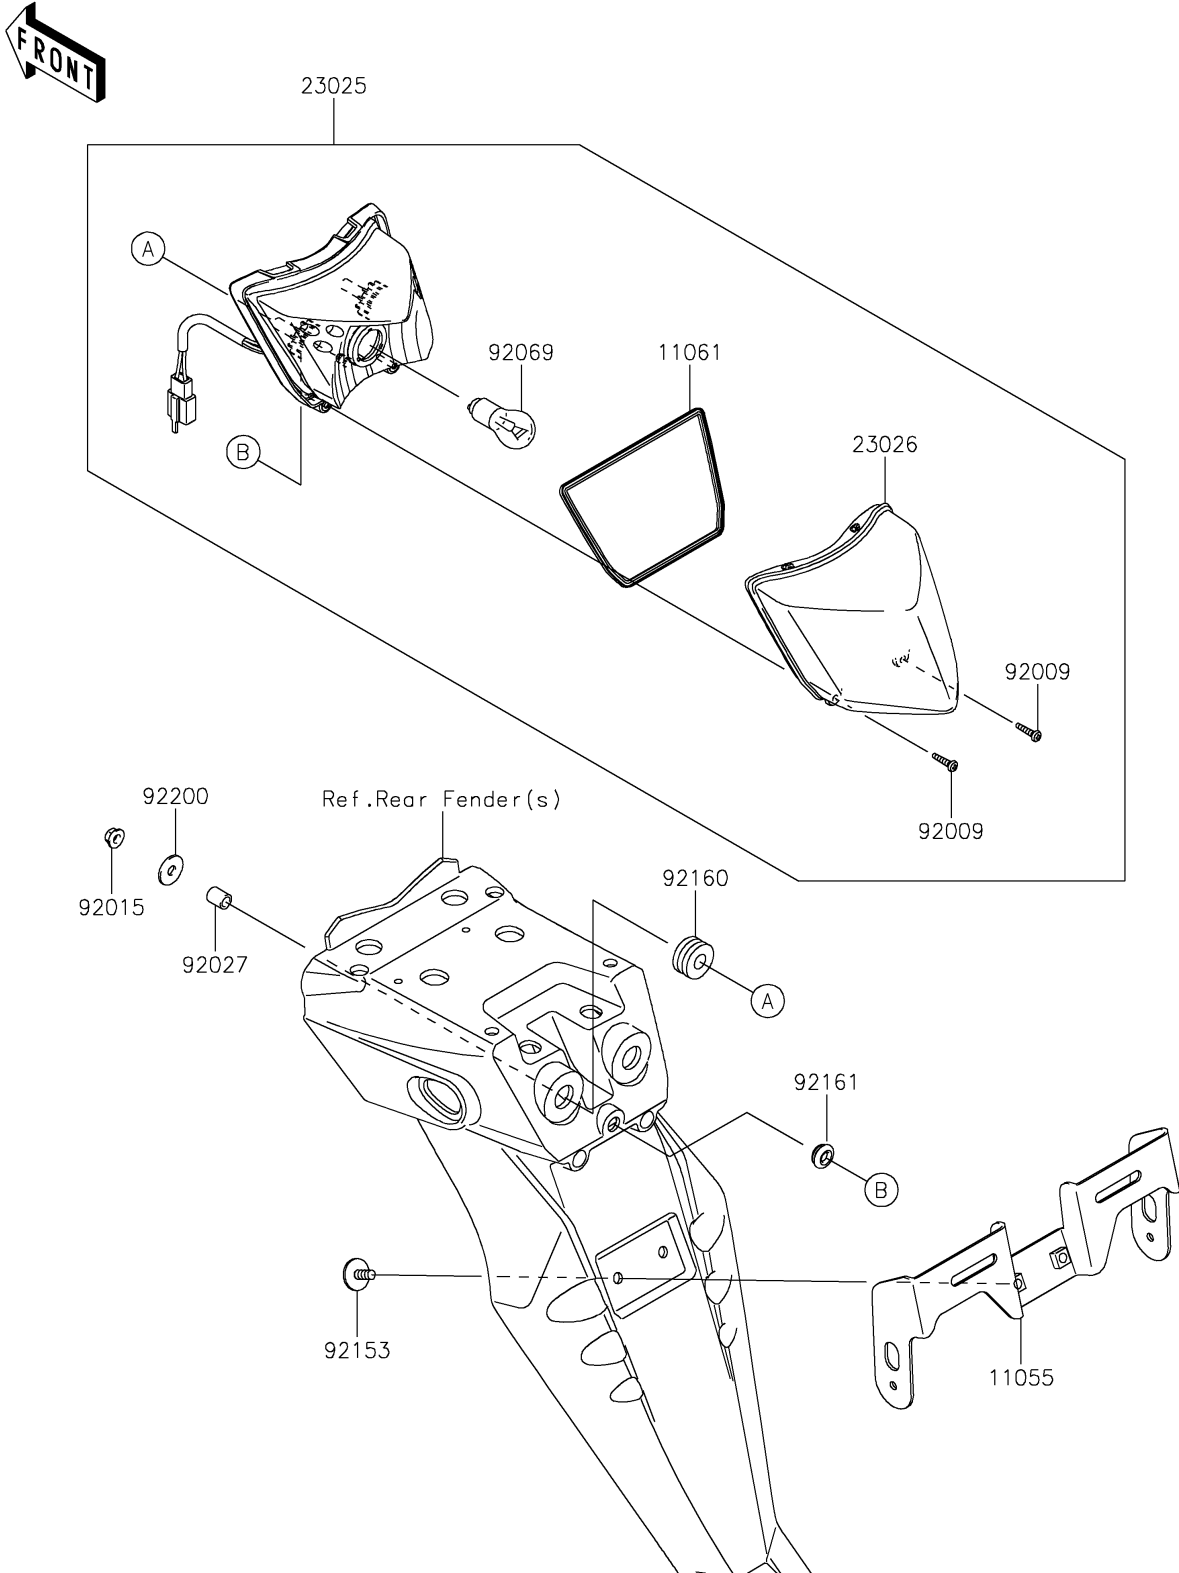

2022 KLX®300 PARTS DIAGRAM

Taillight(s)

F2720

2022 KLX®300 PARTS LIST

Taillight(s)

ITEM NAME	PART NUMBER	QUANTITY
BRACKET,LICENSE (Ref # 11055)	11055-1187	1
GASKET,TAIL LAMP LENS (Ref # 11061)	11061-0326	1
LAMP-TAIL (Ref # 23025)	23025-0051	1
LENS,TAIL LAMP (Ref # 23026)	23026-0012	1
SCREW,TAPPING,4X16 (Ref # 92009)	92009-1605	2
NUT,FLANGED,6MM (Ref # 92015)	92015-1367	2
COLLAR,6.8X10X12 (Ref # 92027)	92027-162	2
BULB,12V 21/5W (Ref # 92069)	92069-1084	1
BOLT,6X16 (Ref # 92153)	92153-1423	2
DAMPER (Ref # 92160)	92160-1162	2
DAMPER (Ref # 92161)	92161-0631	1
WASHER,6.5X20X1.6 (Ref # 92200)	92200-1962	2