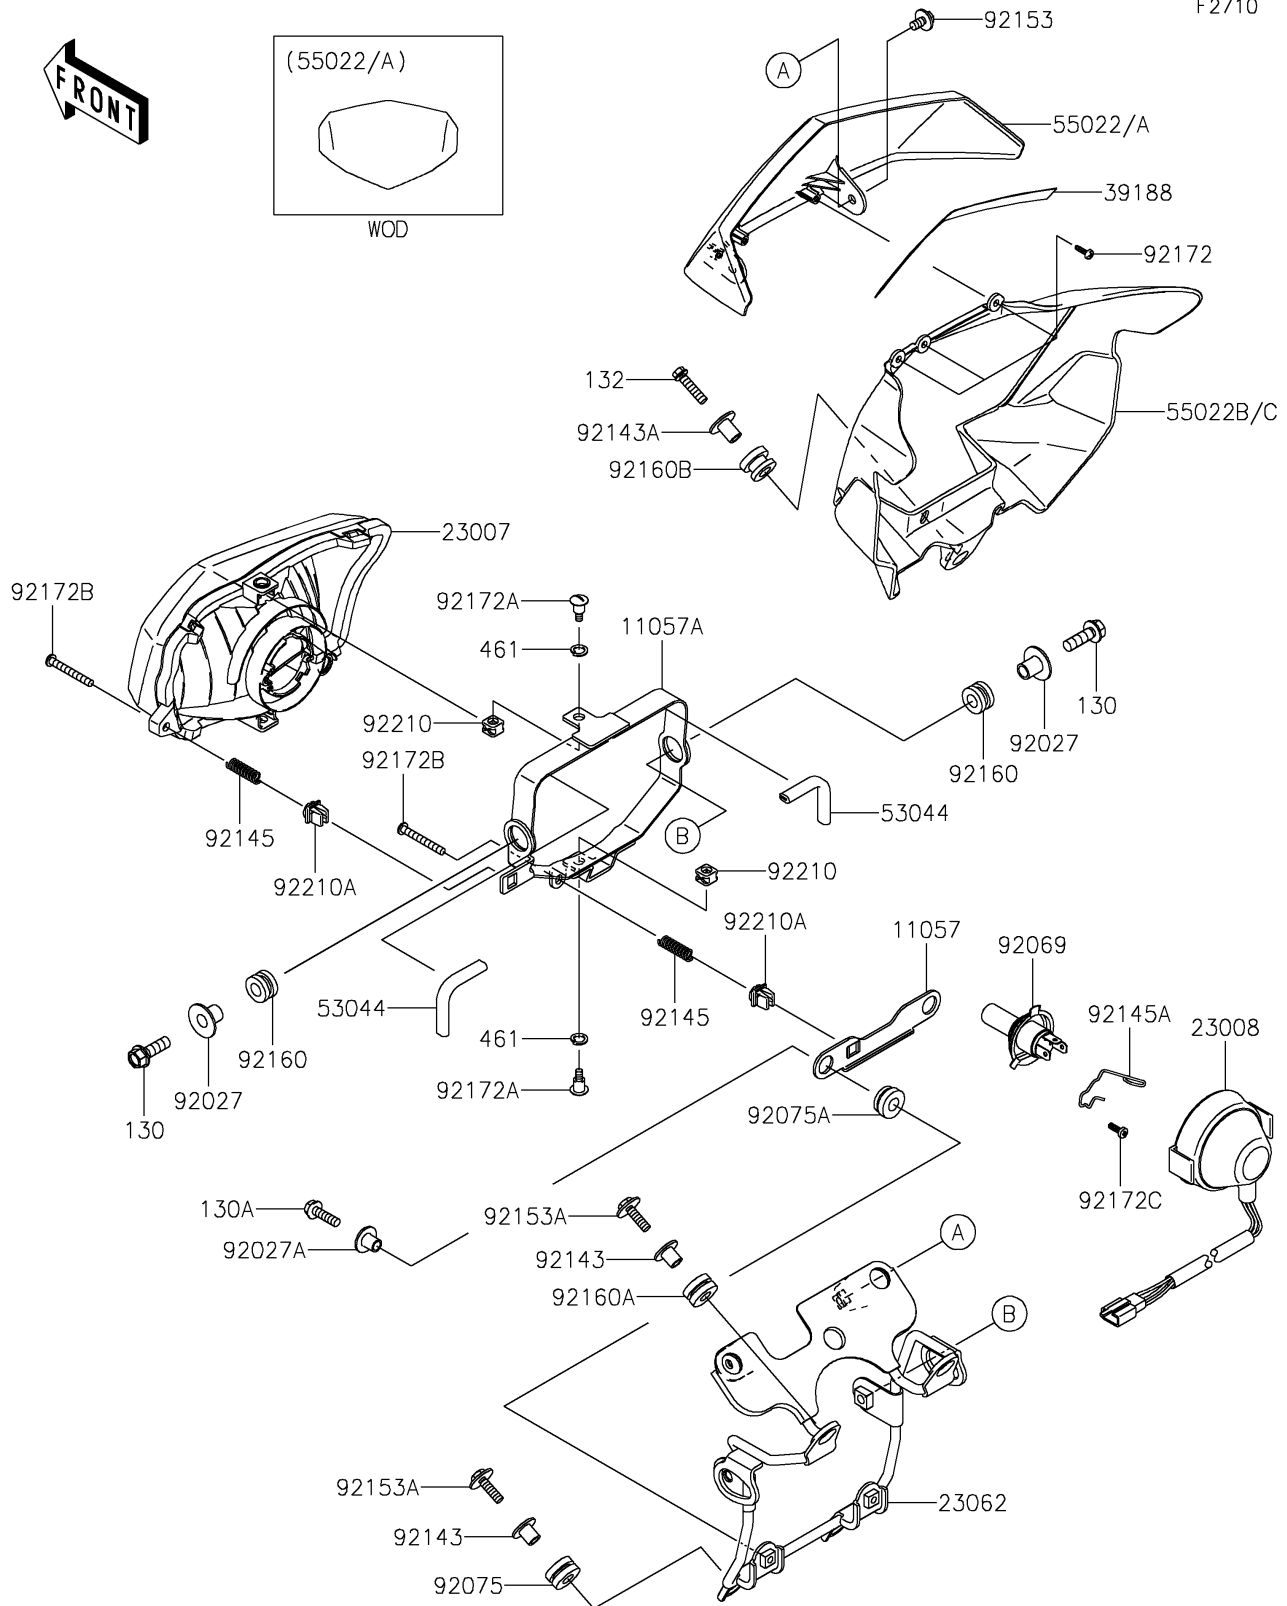

2022 KLX®300 PARTS DIAGRAM

Headlight(s)

F2710

2022 KLX®300 PARTS LIST

Headlight(s)

ITEM NAME	PART NUMBER	QUANTITY
BRACKET,HEAD LAMP,LWR PLATE (Ref # 11057)	11057-1035	1
BRACKET,HEAD LAMP,BIG PLATE (Ref # 11057A)	11057-1036	1
LENS-COMP,HEAD LAMP (Ref # 23007)	23007-0109	1
SOCKET-ASSY,HEAD LAMP (Ref # 23008)	23008-0089	1
BRACKET-COMP,HEAD LAMP&METER (Ref # 23062)	23062-1308	1
TAPE (Ref # 39188)	39188-0011	1
TRIM,L=90 (Ref # 53044)	53044-0033	2
COVER-HEAD LAMP,UPP,B.WHITE (Ref # 55022)	55022-0044-266	1
COVER-HEAD LAMP,LWR,L.GREEN (Ref # 55022B)	55022-0052-290	1
COLLAR,L=14 (Ref # 92027)	92027-1134	2
COLLAR,FLANGED,L=12.1,BLACK (Ref # 92027A)	92027-1651	2
BULB,12V 60/55W,H4 (Ref # 92069)	92069-0050	1
DAMPER (Ref # 92075)	92075-209	2
DAMPER (Ref # 92075A)	92075-277	2
COLLAR (Ref # 92143)	92143-1353	4
COLLAR (Ref # 92143A)	92143-1960	1
SPRING,FOCUS ADJUSTING (Ref # 92145)	92145-0565	2
SPRING (Ref # 92145A)	92145-0753	1
BOLT,6X12 (Ref # 92153)	92153-0503	2
BOLT,UPSET-WP,6X22 (Ref # 92153A)	92153-0640	4
DAMPER (Ref # 92160)	92160-1007	2
DAMPER,10X20X12 (Ref # 92160A)	92160-1167	2
DAMPER (Ref # 92160B)	92160-1615	1
SCREW,TAPPING,4X12 (Ref # 92172)	92172-0233	3
SCREW,5X16.7 (Ref # 92172A)	92172-0345	2
SCREW,5X45 (Ref # 92172B)	92172-0346	2
SCREW (Ref # 92172C)	92172-0456	1
NUT,PLASTIC (Ref # 92210)	92210-0426	2
NUT,5MM (Ref # 92210A)	92210-0427	2

2022 KLX®300 PARTS LIST

Headlight(s)

ITEM NAME	PART NUMBER	QUANTITY
BOLT-FLANGED,8X25 (Ref # 130)	130BA0825	2
BOLT-FLANGED,6X22 (Ref # 130A)	130BB0622	2
BOLT-FLANGED-SMALL,6X25 (Ref # 132)	132BB0625	1
WASHER-SPRING,8MM (Ref # 461)	461DA0800	2