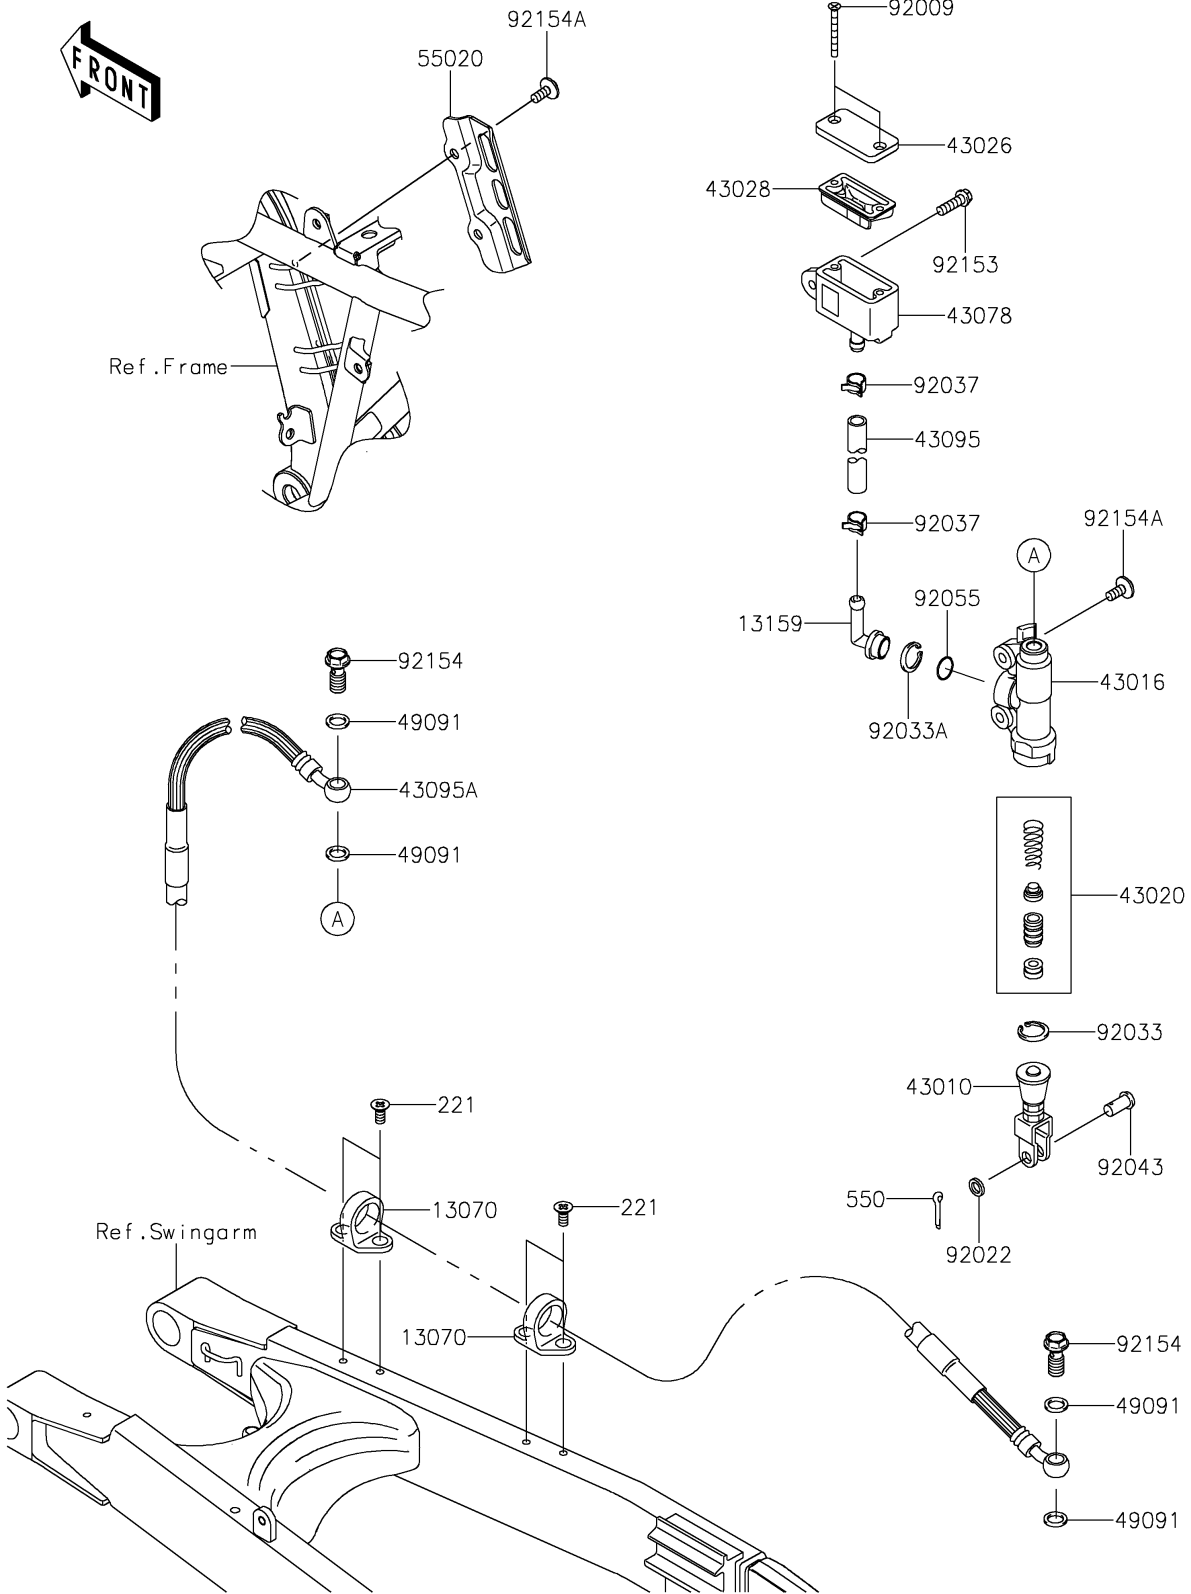

2022 KLX®300 PARTS DIAGRAM

Rear Master Cylinder

F2293

2022 KLX®300 PARTS LIST

Rear Master Cylinder

ITEM NAME	PART NUMBER	QUANTITY
GUIDE,HOSE (Ref # 13070)	13070-1144	2
CONNECTOR (Ref # 13159)	13159-1056	1
ROD-ASSY-BRAKE (Ref # 43010)	43010-1068	1
CYLINDER-MASTER (Ref # 43016)	43016-1149	1
PISTON-COMP-BRAKE (Ref # 43020)	43020-1094	1
CAP-BRAKE (Ref # 43026)	43026-1075	1
DIAPHRAGM (Ref # 43028)	43028-1067	1
RESERVOIR (Ref # 43078)	43078-1189	1
HOSE-BRAKE,RR MASTER CYLINDER (Ref # 43095)	43095-0451	1
HOSE-BRAKE,RR (Ref # 43095A)	43095-0691	1
WASHER-SEAL,10.1X14.5X1.5 (Ref # 49091)	49091-0001	4
GUARD,RR BRAKE RESERVOIR HOSE (Ref # 55020)	55020-1489	1
SCREW,4X40 (Ref # 92009)	92009-1596	2
WASHER,8.5X13X1 (Ref # 92022)	92022-1028	1
RING-SNAP,20.9X24.6X1.2 (Ref # 92033)	92033-0079	1
RING-SNAP,20.5MM (Ref # 92033A)	92033-1186	1
CLAMP (Ref # 92037)	92037-1710	2
PIN (Ref # 92043)	92043-0004	1
RING-O,14.8X2.4 (Ref # 92055)	92055-0741	1
BOLT,6X20 (Ref # 92153)	92153-0502	1
BOLT,FLANGED,10X23 (Ref # 92154)	92154-0732	2
BOLT,SOCKET,6X14 (Ref # 92154A)	92154-2735	4
SCREW-CSK-CROS,6X10 (Ref # 221)	221AA0610	4
PIN-COTTER,2.0X15 (Ref # 550)	550AA2015	1