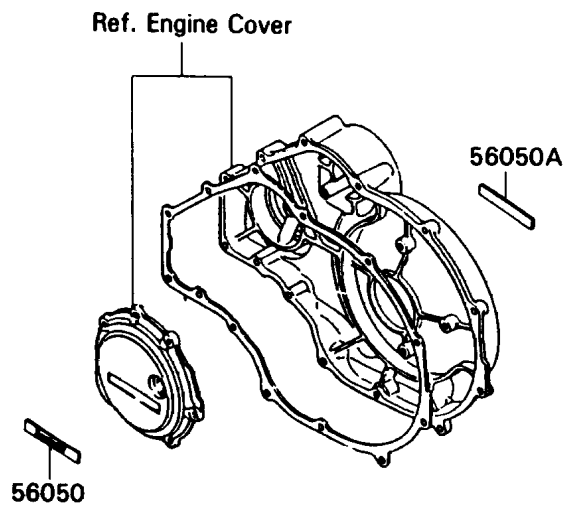

1992 Ninja® ZX™ -11 PARTS DIAGRAM

Decal(Ebony)(ZX1100-C3/C4)

F2861

1992 Ninja® ZX™ -11 PARTS LIST

Decal(Ebony)(ZX1100-C3/C4)

ITEM NAME	PART NUMBER	QUANTITY
EMBLEM,FUEL TANK,KAWASAKI (Ref # 56014)	56014-1254	2
MARK,ENGINE COVER,LH (Ref # 56050)	56050-1094	1
MARK,ENGINE COVER,RH (Ref # 56050A)	56050-1095	1
MARK,KAWASAKI (Ref # 56050B)	56050-1504	1
MARK,TWIN CAM 16-VALVE (Ref # 56050C)	56050-1507	2
MARK,ZX-11 (Ref # 56050D)	56050-1743	2
MARK,NINJA (Ref # 56050E)	56050-1744	2