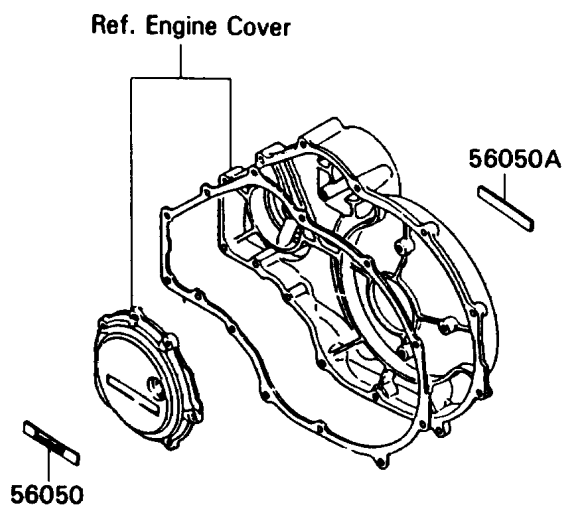

1992 Ninja® ZX™-11 PARTS DIAGRAM

Decal(Ebony)(ZX1100-C3/C4)

F2861

1992 Ninja® ZX™-11 PARTS LIST

Decal(Ebony)(ZX1100-C3/C4)

ITEM NAME	PART NUMBER	QUANTITY
EMBLEM,FUEL TANK,KAWASAKI (Ref # 56014)	56014-1254	1
MARK,ENGINE COVER,LH (Ref # 56050)	56050-1094	1
MARK,ENGINE COVER,RH (Ref # 56050A)	56050-1095	1
MARK,KAWASAKI (Ref # 56050B)	56050-1504	1
MARK,TWIN CAM 16-VALVE (Ref # 56050C)	56050-1507	1
MARK,ZX-11 (Ref # 56050D)	56050-1743	1
MARK,NINJA (Ref # 56050E)	56050-1744	1