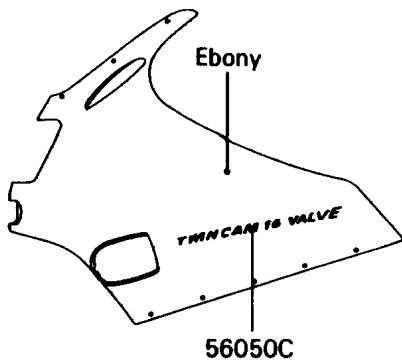

1992 Ninja® ZX™ -11 PARTS DIAGRAM

Decal(Ebony)(ZX1100-C3/C4)

F2861

1992 Ninja® ZX™ -11 PARTS LIST

Decal(Ebony)(ZX1100-C3/C4)

ITEM NAME	PART NUMBER	QUANTITY
EMBLEM,FUEL TANK,KAWASAKI (Ref # 56014)	56014-1254	2
MARK,ENGINE COVER,LH (Ref # 56050)	56050-1094	1
MARK,ENGINE COVER,RH (Ref # 56050A)	56050-1095	1
MARK,KAWASAKI (Ref # 56050B)	56050-1504	1
MARK,TWIN CAM 16-VALVE (Ref # 56050C)	56050-1507	2
MARK,ZX-11 (Ref # 56050D)	56050-1743	2
MARK,NINJA (Ref # 56050E)	56050-1744	2