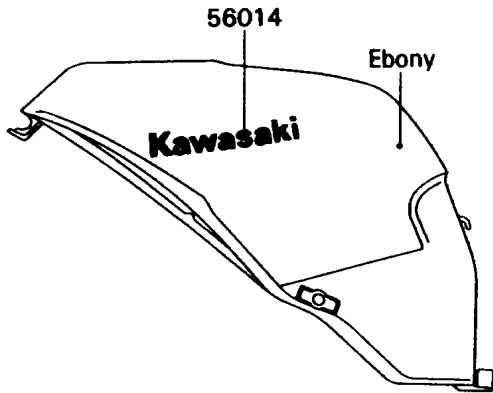

1992 Ninja® ZX™ -11 PARTS DIAGRAM

Decal(Ebony)(ZX1100-C3/C4)

F2861

1992 Ninja® ZX™ -11 PARTS LIST

Decal(Ebony)(ZX1100-C3/C4)

ITEM NAME	PART NUMBER	QUANTITY
EMBLEM,FUEL TANK,KAWASAKI (Ref # 56014)	56014-1254	2
MARK,ENGINE COVER,LH (Ref # 56050)	56050-1094	1
MARK,ENGINE COVER,RH (Ref # 56050A)	56050-1095	1
MARK,KAWASAKI (Ref # 56050B)	56050-1504	1
MARK,TWIN CAM 16-VALVE (Ref # 56050C)	56050-1507	2
MARK,ZX-11 (Ref # 56050D)	56050-1743	2
MARK,NINJA (Ref # 56050E)	56050-1744	2