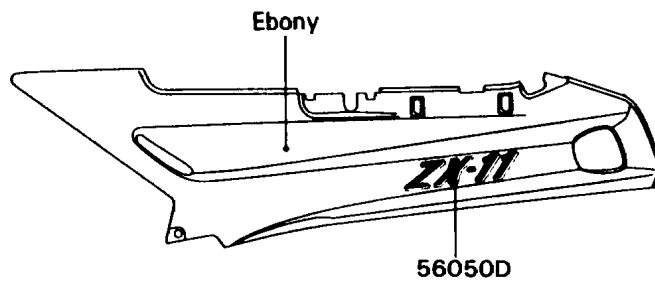

1992 Ninja® ZX™-11 PARTS DIAGRAM

Decal(Ebony)(ZX1100-C3/C4)

F2861

1992 Ninja® ZX™-11 PARTS LIST

Decal(Ebony)(ZX1100-C3/C4)

ITEM NAME	PART NUMBER	QUANTITY
EMBLEM,FUEL TANK,KAWASAKI (Ref # 56014)	56014-1254	1
MARK,ENGINE COVER,LH (Ref # 56050)	56050-1094	1
MARK,ENGINE COVER,RH (Ref # 56050A)	56050-1095	1
MARK,KAWASAKI (Ref # 56050B)	56050-1504	1
MARK,TWIN CAM 16-VALVE (Ref # 56050C)	56050-1507	1
MARK,ZX-11 (Ref # 56050D)	56050-1743	1
MARK,NINJA (Ref # 56050E)	56050-1744	1