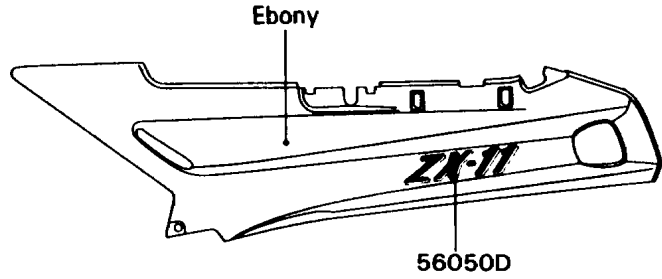

1992 Ninja® ZX™ -11 PARTS DIAGRAM

Decal(Ebony)(ZX1100-C3/C4)

F2861

1992 Ninja® ZX™ -11 PARTS LIST

Decal(Ebony)(ZX1100-C3/C4)

ITEM NAME	PART NUMBER	QUANTITY
EMBLEM,FUEL TANK,KAWASAKI (Ref # 56014)	56014-1254	2
MARK,ENGINE COVER,LH (Ref # 56050)	56050-1094	1
MARK,ENGINE COVER,RH (Ref # 56050A)	56050-1095	1
MARK,KAWASAKI (Ref # 56050B)	56050-1504	1
MARK,TWIN CAM 16-VALVE (Ref # 56050C)	56050-1507	2
MARK,ZX-11 (Ref # 56050D)	56050-1743	2
MARK,NINJA (Ref # 56050E)	56050-1744	2