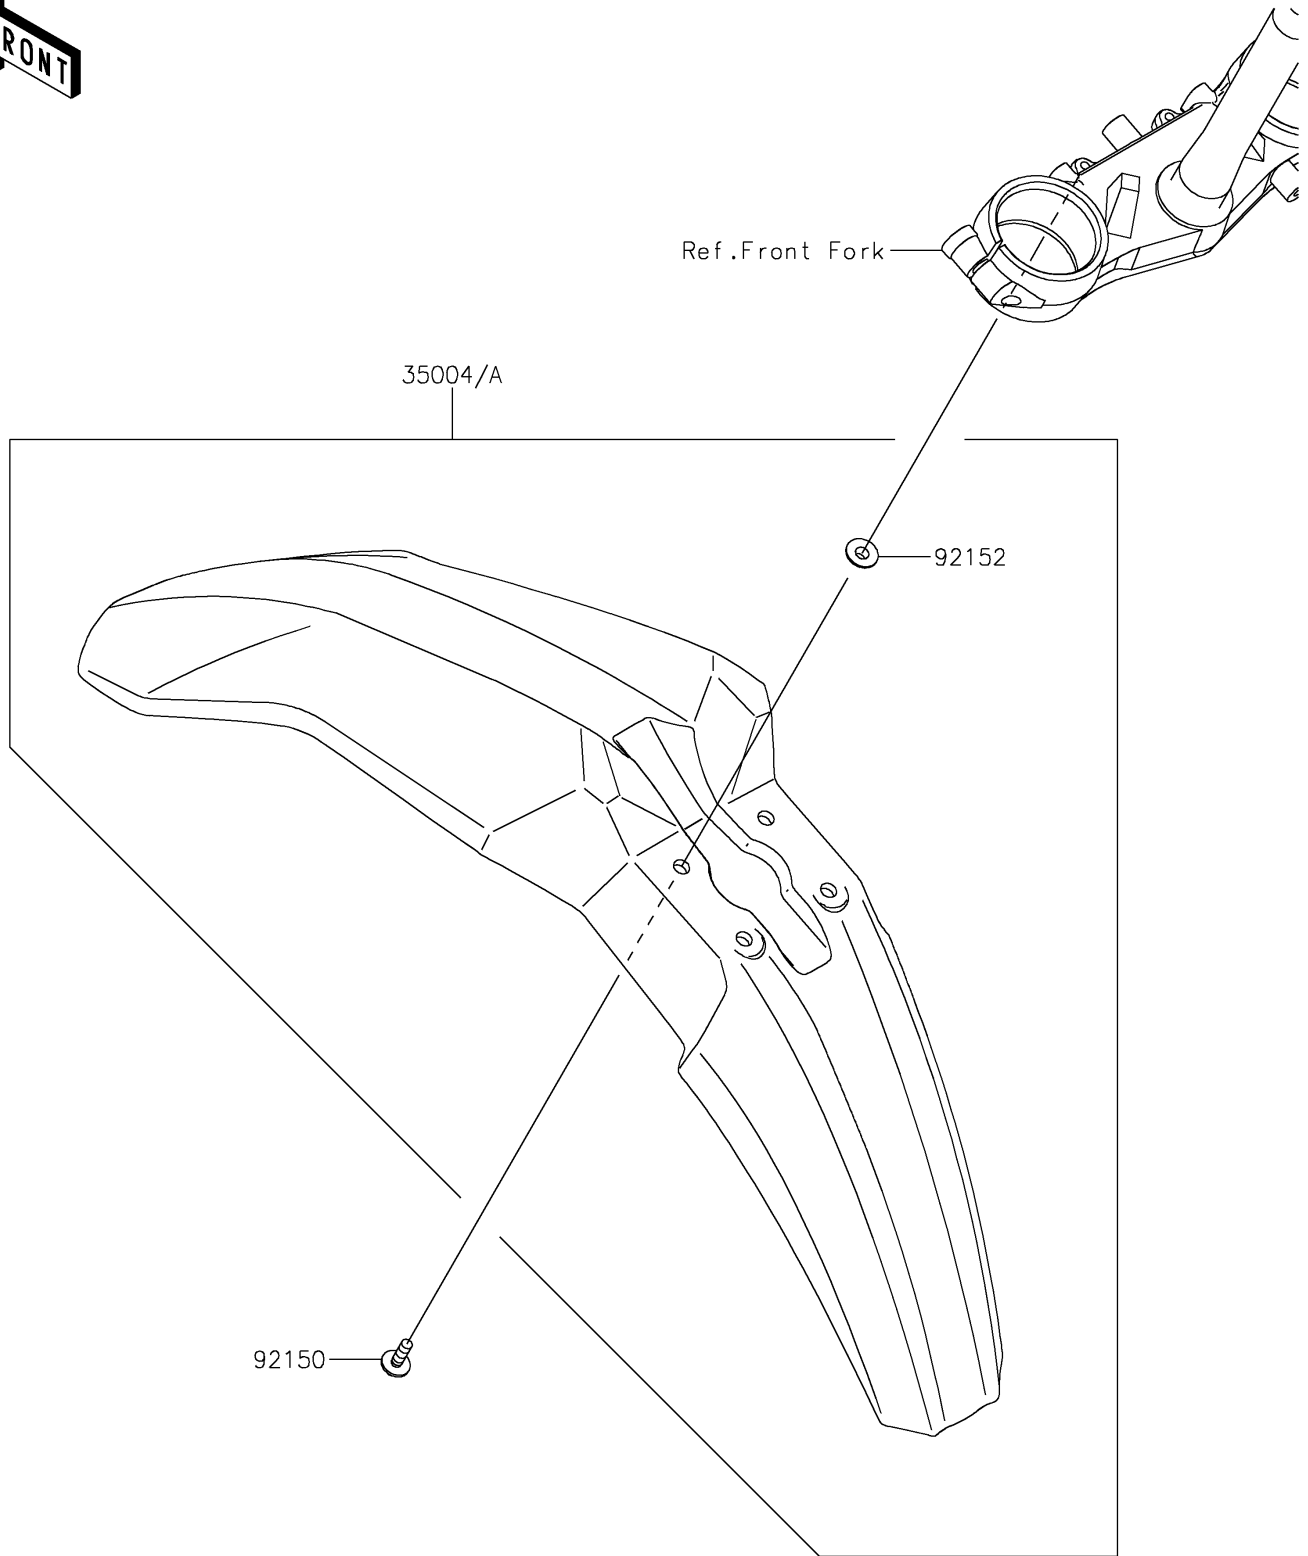

2022 KLX®300 PARTS DIAGRAM

Front Fender(s)

F2171

2022 KLX®300 PARTS LIST

Front Fender(s)

ITEM NAME	PART NUMBER	QUANTITY
FENDER-FRONT,L.GREEN (Ref # 35004)	35004-0080-290	1
BOLT,FLANGED,6X20 (Ref # 92150)	92150-1339	4
COLLAR (Ref # 92152)	92152-0427	4