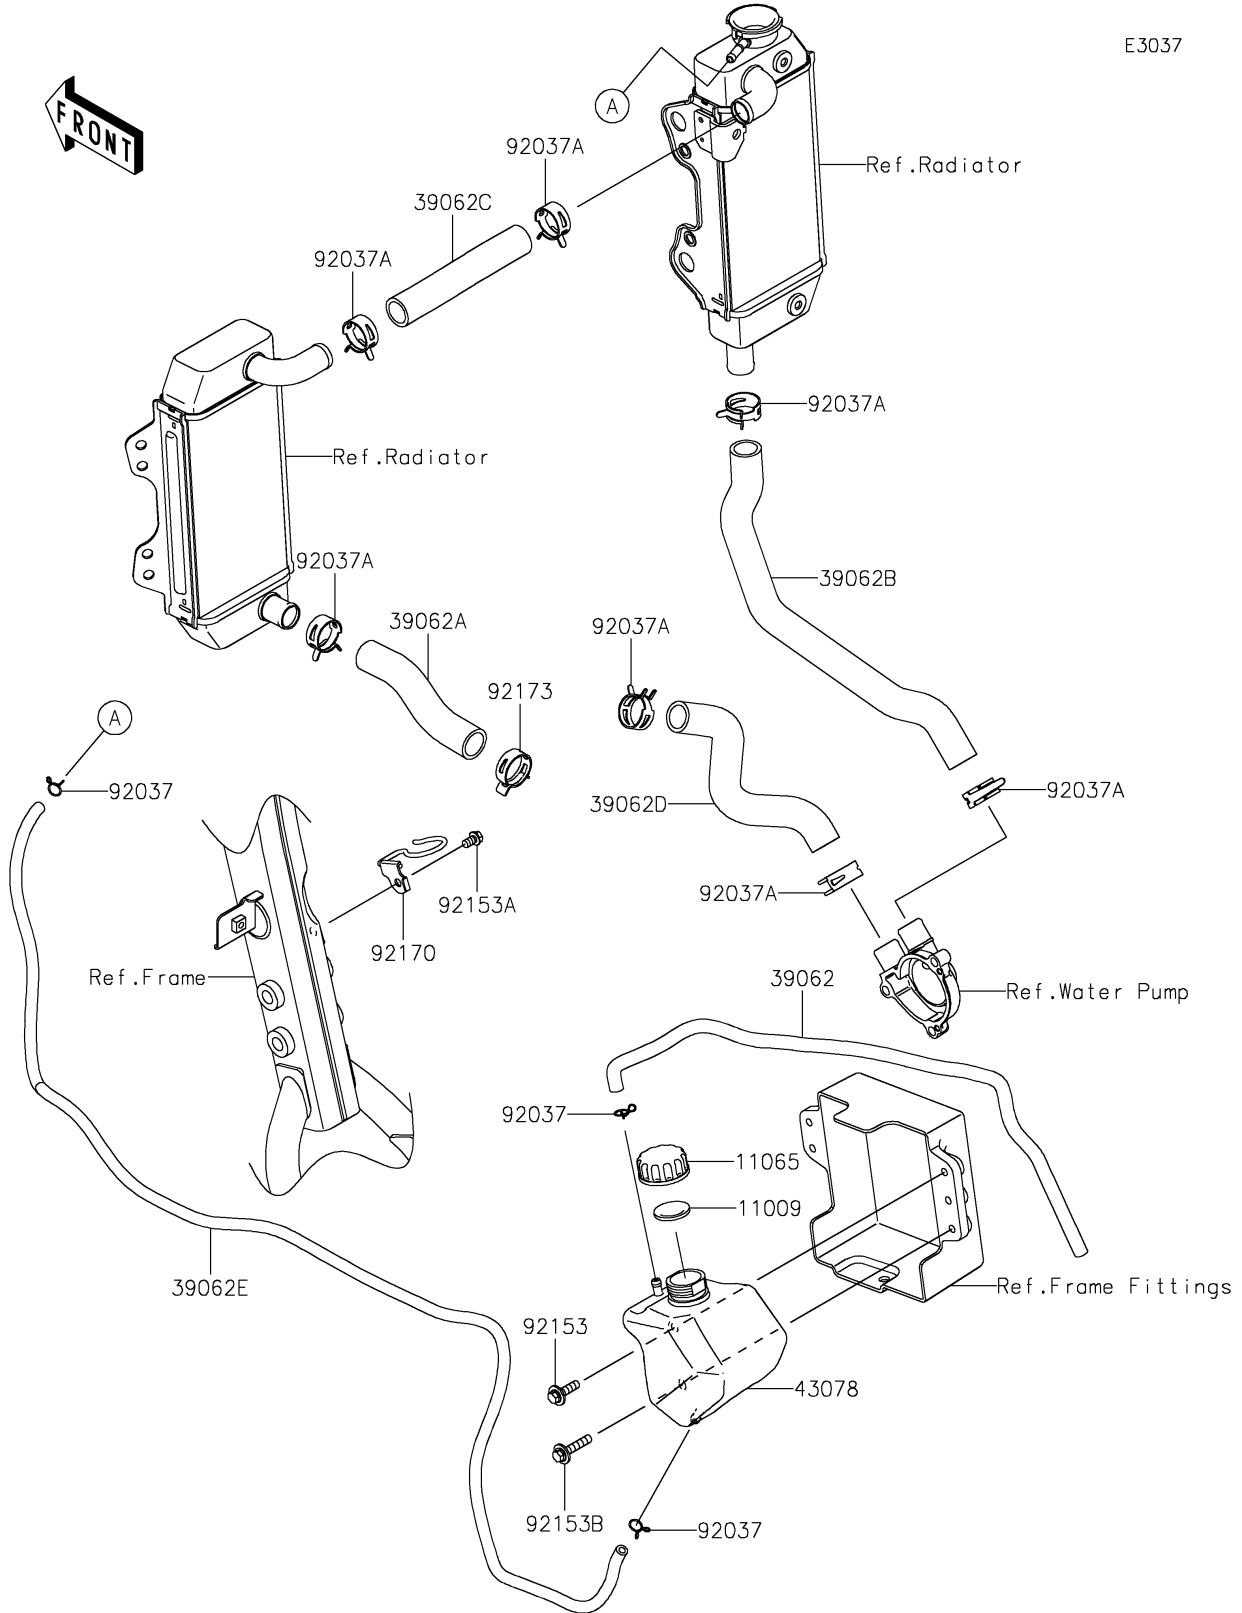

# 2022 KLX300 PARTS DIAGRAM

## Water Pipe

E3037

## 2022 KLX300 PARTS LIST

### Water Pipe

ITEM NAME	PART NUMBER	QUANTITY
GASKET,RESERVOIR TANK CAP (Ref # 11009)	11009-1145	1
CAP (Ref # 11065)	11065-0969	1
HOSE-COOLING,OVERFLOW (Ref # 39062)	39062-0204	1
HOSE-COOLING,FITTING-RAD.LH (Ref # 39062A)	39062-0911	1
HOSE-COOLING,RAD.RH-W/PUMP (Ref # 39062B)	39062-0912	1
HOSE-COOLING,RAD.LH-RAD.RH (Ref # 39062C)	39062-0918	1
HOSE-COOLING,W/PUMP-CYLINDER (Ref # 39062D)	39062-0919	1
HOSE-COOLING,RESERVOIR (Ref # 39062E)	39062-1786	1
RESERVOIR (Ref # 43078)	43078-0044	1
CLAMP (Ref # 92037)	92037-1712	3
CLAMP (Ref # 92037A)	92037-2109	7
BOLT,FLANGED,6X22 (Ref # 92153)	92153-0950	1
BOLT,FLANGED,6X10 (Ref # 92153A)	92153-1354	1
BOLT,FLANGED,6X30 (Ref # 92153B)	92153-1457	1
CLAMP (Ref # 92170)	92170-1357	1
CLAMP (Ref # 92173)	92173-2465	1