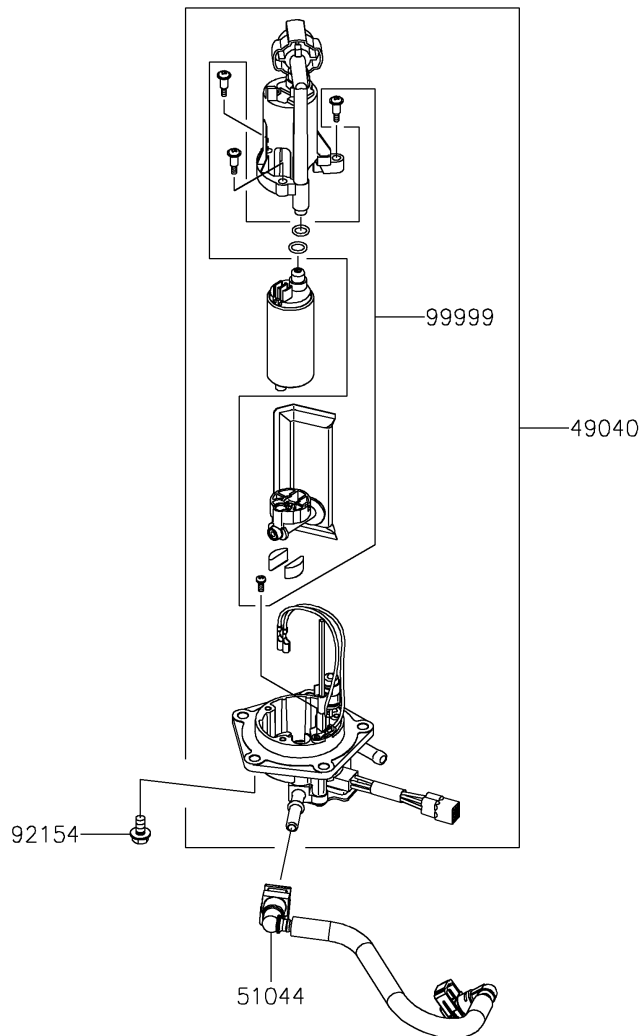

2022 KLX300 PARTS DIAGRAM

Fuel Pump

E1520

2022 KLX300 PARTS LIST

Fuel Pump

| ITEM NAME | PART NUMBER | QUANTITY |
|---------------------------------|-------------|----------|
| PUMP-FUEL (Ref # 49040) | 49040-0805 | 1 |
| TUBE-ASSY,FUEL (Ref # 51044) | 51044-0945 | 1 |
| RING-O,64.6X5.7 (Ref # 92055) | 92055-0185 | 1 |
| BOLT,FLANGED,6X12 (Ref # 92154) | 92154-2335 | 5 |
| KIT.,FUEL FILTER (Ref # 99999) | 99999-0535 | 1 |