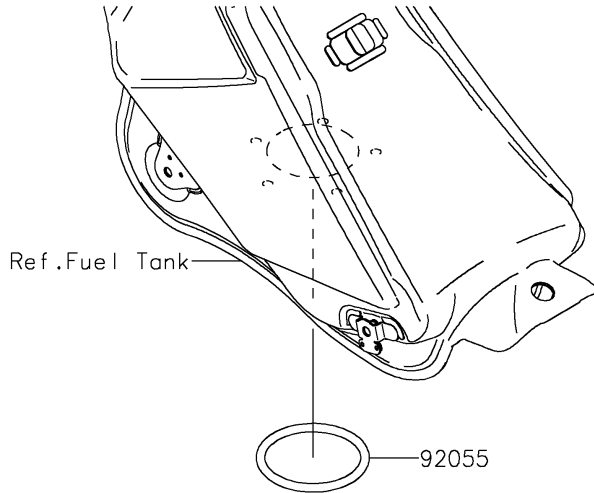

2022 KLX300 PARTS DIAGRAM

Fuel Pump

E1520

2022 KLX300 PARTS LIST

Fuel Pump

| ITEM NAME | PART NUMBER | QUANTITY |
|---------------------------------|-------------|----------|
| PUMP-FUEL (Ref # 49040) | 49040-0805 | 1 |
| TUBE-ASSY,FUEL (Ref # 51044) | 51044-0945 | 1 |
| RING-O,64.6X5.7 (Ref # 92055) | 92055-0185 | 1 |
| BOLT,FLANGED,6X12 (Ref # 92154) | 92154-2335 | 5 |
| KIT.,FUEL FILTER (Ref # 99999) | 99999-0535 | 1 |