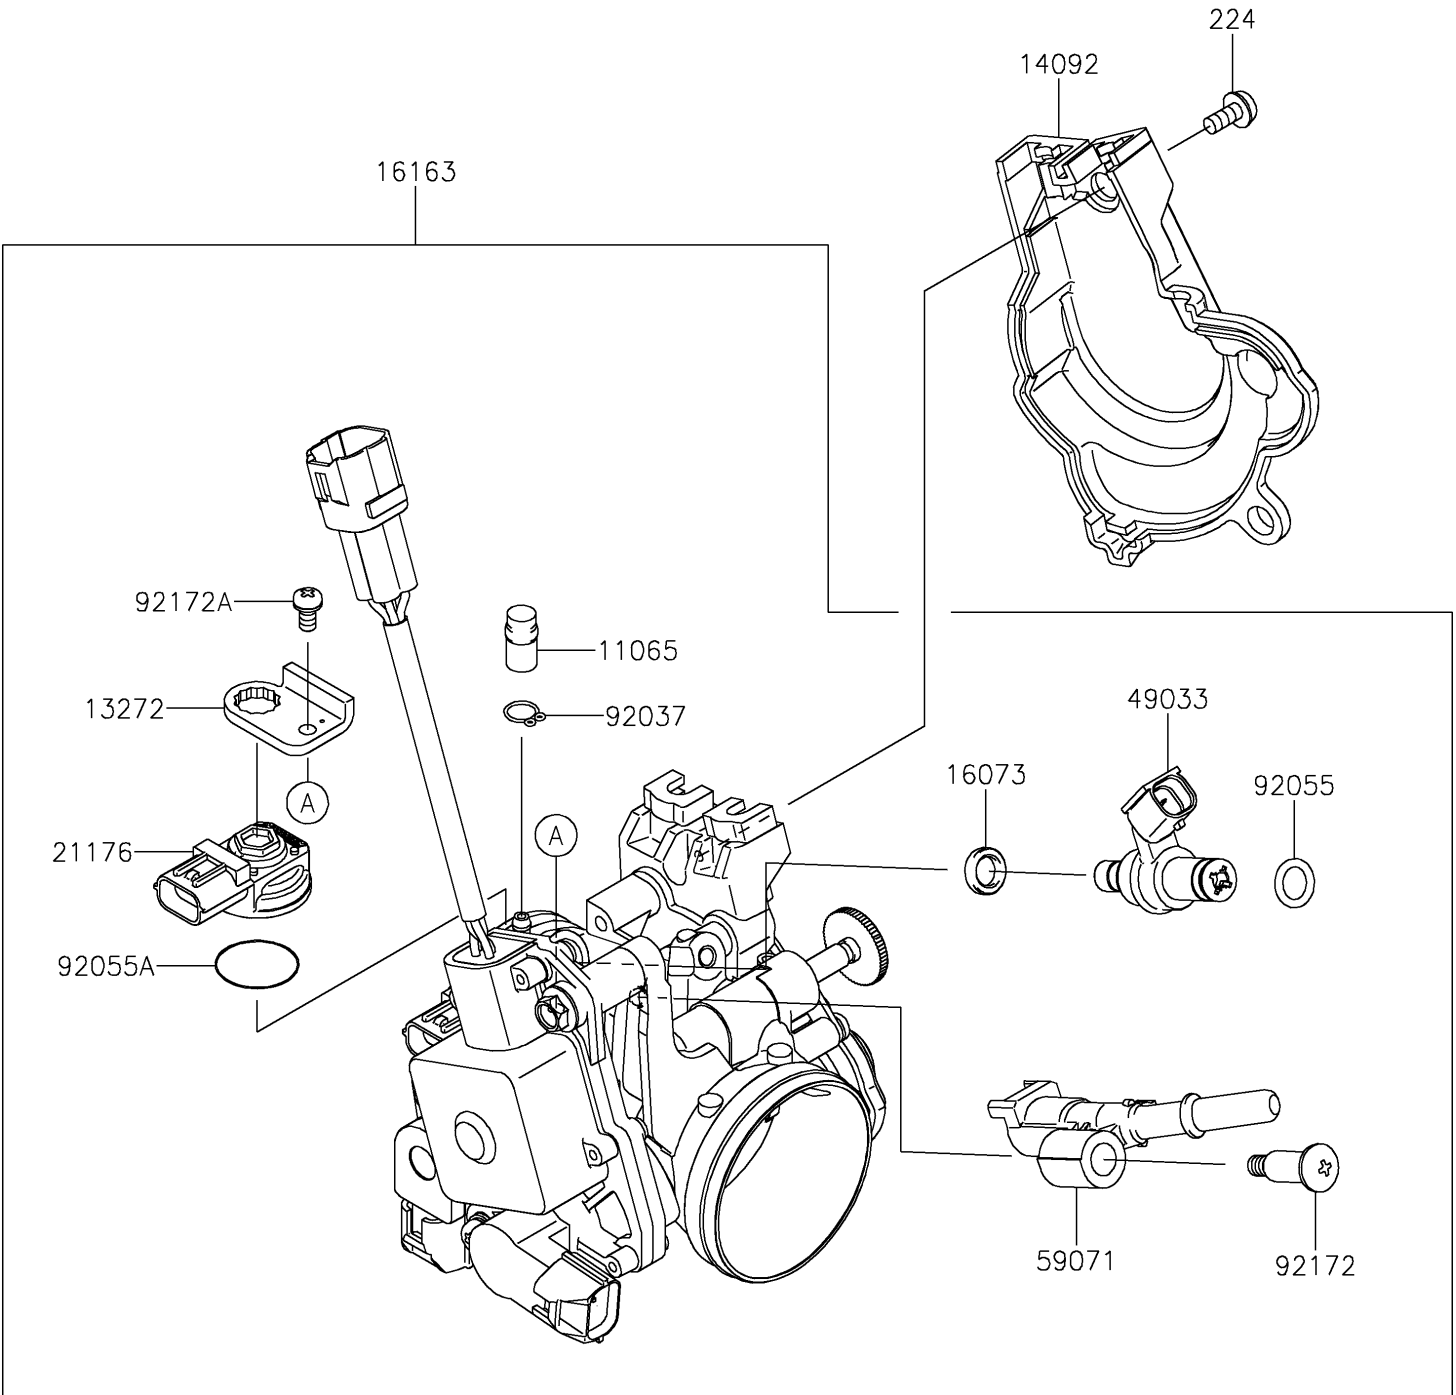

# 2022 KLX300 PARTS DIAGRAM

Throttle

E1510

## 2022 KLX300 PARTS LIST

### Throttle

ITEM NAME	PART NUMBER	QUANTITY
CAP (Ref # 11065)	11065-0018	1
PLATE (Ref # 13272)	13272-0676	1
COVER (Ref # 14092)	14092-0887	1
INSULATOR (Ref # 16073)	16073-0077	1
THROTTLE-ASSY (Ref # 16163)	16163-1245	1
SENSOR (Ref # 21176)	21176-0122	1
NOZZLE-INJECTION (Ref # 49033)	49033-0016	1
JOINT (Ref # 59071)	59071-0063	1
CLAMP,TUBE (Ref # 92037)	92037-1142	1
RING-O (Ref # 92055)	92055-0170	1
RING-O (Ref # 92055A)	92055-0184	1
SCREW,PIPE INJECTION (Ref # 92172)	92172-0064	1
SCREW (Ref # 92172A)	92172-0415	1
SCREW-PAN-WP-CROS,5X10 (Ref # 224)	224AB0510	2