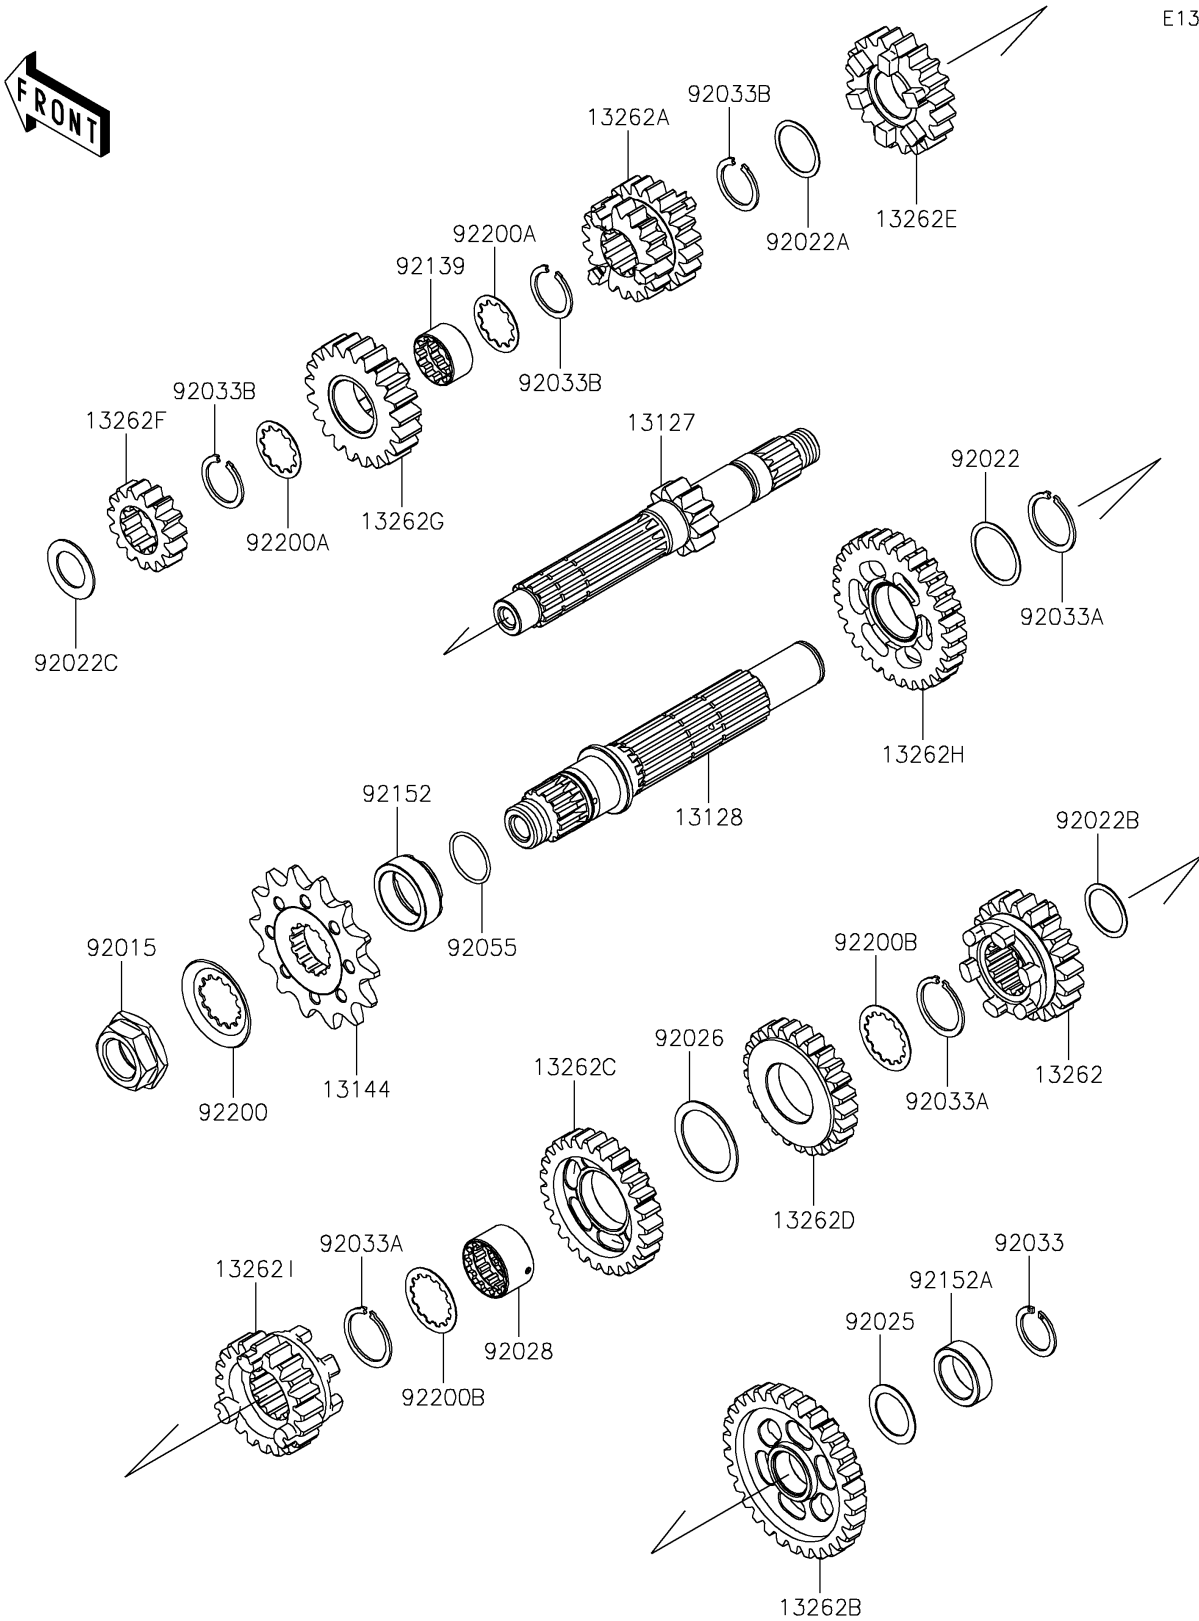

2022 KLX®300 PARTS DIAGRAM

Transmission

E1361

2022 KLX®300 PARTS LIST

Transmission

ITEM NAME	PART NUMBER	QUANTITY
SHAFT-TRANSMISSION INPUT,10T (Ref # 13127)	13127-0712	1
SHAFT-TRANSMISSION OUTPUT (Ref # 13128)	13128-0720	1
SPROCKET-OUTPUT,14T (Ref # 13144)	13144-0586	1
GEAR,OUTPUT 5TH,21T (Ref # 13262)	13262-0483	1
GEAR,INPUT 3RD&4TH,18T&20T (Ref # 13262A)	13262-0549	1
GEAR,OUTPUT LOW,30T (Ref # 13262B)	13262-0597	1
GEAR,OUTPUT 3RD,27T (Ref # 13262C)	13262-0598	1
GEAR,OUTPUT 4TH,25T (Ref # 13262D)	13262-0599	1
GEAR,INPUT 5TH,20T (Ref # 13262E)	13262-0600	1
GEAR,INPUT 2ND,15T (Ref # 13262F)	13262-1499	1
GEAR,INPUT TOP,21T (Ref # 13262G)	13262-1500	1
GEAR,OUTPUT 2ND,30T (Ref # 13262H)	13262-1501	1
GEAR,OUTPUT TOP,20T (Ref # 13262I)	13262-1502	1
NUT,20MM (Ref # 92015)	92015-1963	1
WASHER,25.3X30X0.5 (Ref # 92022)	92022-159	1
WASHER,22.3X27X0.5 (Ref # 92022A)	92022-198	1
WASHER,20.5X25.5X0.5 (Ref # 92022B)	92022-252	1
WASHER,17.3X28X1 (Ref # 92022C)	92022-255	1
SHIM,T=0.7 (Ref # 92025)	92025-1451	1
SPACER,30X38X1.0 (Ref # 92026)	92026-079	1
BUSHING,OUTPUT 3RD&4TH GEAR (Ref # 92028)	92028-1822	1
RING-SNAP,18MM (Ref # 92033)	92033-029	1
RING-SNAP,25MM (Ref # 92033A)	92033-1172	3
RING-SNAP (Ref # 92033B)	92033-1293	3
RING-O,21.5X1.5 (Ref # 92055)	92055-0196	1
BUSHING,INPUT TOP GEAR (Ref # 92139)	92139-0988	1
COLLAR (Ref # 92152)	92152-1350	1
COLLAR,20X28X8.5 (Ref # 92152A)	92152-1357	1
WASHER (Ref # 92200)	92200-0851	1

2022 KLX®300 PARTS LIST

Transmission

ITEM NAME	PART NUMBER	QUANTITY
WASHER,INPUT (Ref # 92200A)	92200-1370	2
WASHER,OUTPUT (Ref # 92200B)	92200-1371	2