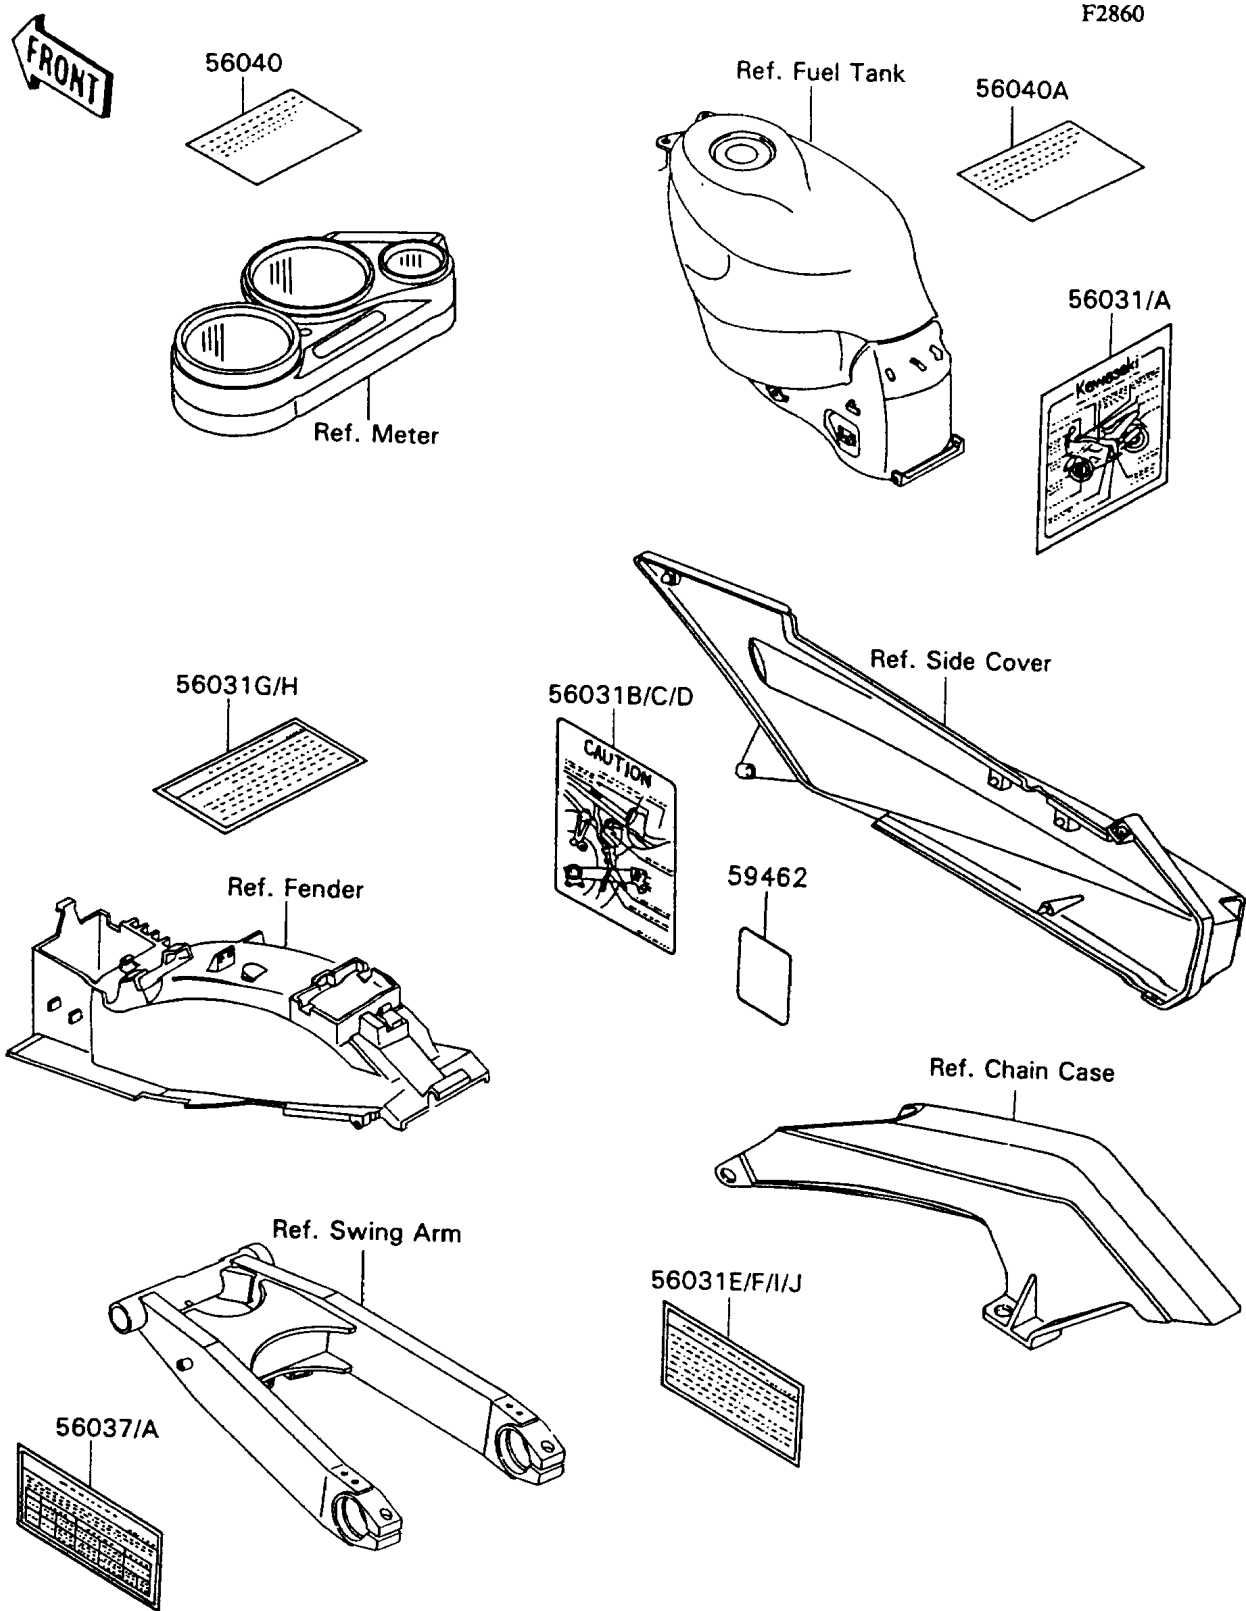

1992 Ninja® ZX™ -11 PARTS DIAGRAM

Label

1992 Ninja® ZX™ -11 PARTS LIST

Label

ITEM NAME	PART NUMBER	QUANTITY
LABEL-MANUAL,DAILY SAFETY (Ref # 56031)	56031-1717	1
LABEL-MANUAL,DAILY SAFETY (Ref # 56031A)	56031-1718	1
LABEL-MANUAL,BATTERY VENT (Ref # 56031B)	56031-1720	1
LABEL-MANUAL,BATTERY VENT (Ref # 56031C)	56031-1721	1
LABEL-MANUAL,BATTERY VENT (Ref # 56031D)	56031-1723	1
LABEL-MANUAL,OIL&OIL FILTER (Ref # 56031G)	56031-1727	1
LABEL-MANUAL,OIL&OIL FILTER (Ref # 56031H)	56031-1728	1
LABEL-MANUAL,CHAIN (Ref # 56031I)	56031-1750	1
LABEL-MANUAL,CHAIN (Ref # 56031J)	56031-1751	1
LABEL-SPECIFICATION,TIRE&LOAD (Ref # 56037)	56037-1531	1
LABEL-SPECIFICATION,TIRE&LOAD (Ref # 56037A)	56037-1533	1
LABEL-WARNING,BREAK IN CAUTION (Ref # 56040)	56040-1007	1
LABEL-WARNING,EVAPO (Ref # 56040A)	56040-1121	1
LABEL-CERTIFICATION,EVAPO ROUT (Ref # 59462)	59462-1202	1