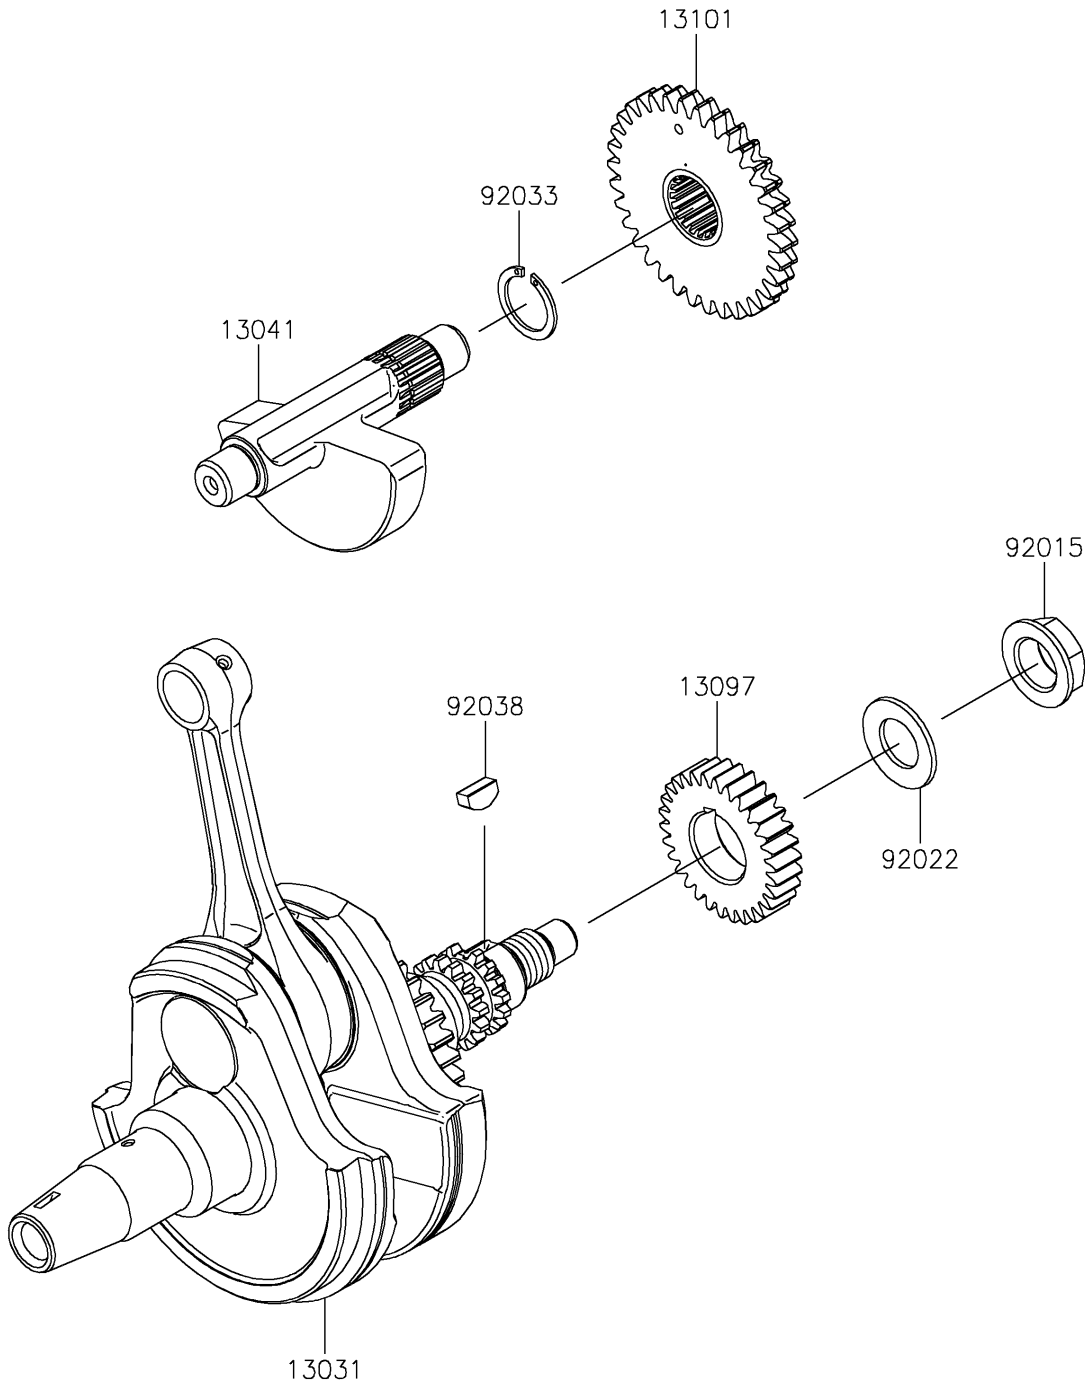

2022 KLX300 PARTS DIAGRAM

Crankshaft

E1321

2022 KLX300 PARTS LIST

Crankshaft

ITEM NAME	PART NUMBER	QUANTITY
CRANKSHAFT-COMP (Ref # 13031)	13031-0999	1
BALANCER (Ref # 13041)	13041-0001	1
GEAR-PRIMARY SPUR,30T (Ref # 13097)	13097-0087	1
GEAR-ASSY,BALANCER (Ref # 13101)	13101-0629	1
NUT,16MM (Ref # 92015)	92015-1581	1
WASHER,16.3X29X1.75 (Ref # 92022)	92022-1356	1
RING-SNAP,18MM (Ref # 92033)	92033-029	1
KEY (Ref # 92038)	92038-1057	1