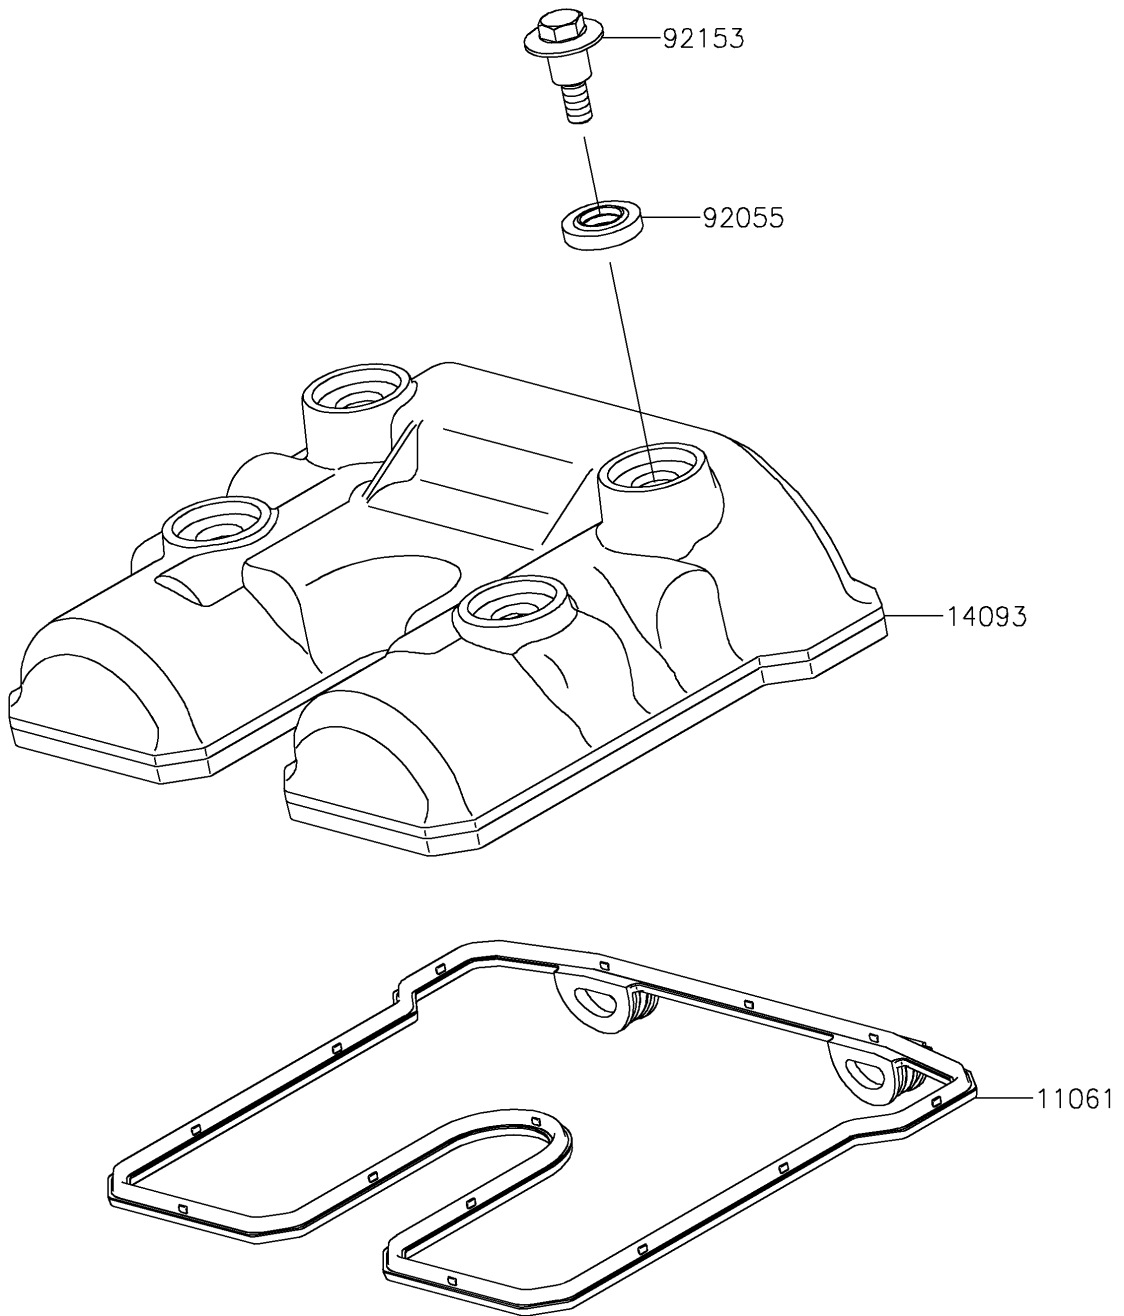

# 2022 KLX®300 PARTS DIAGRAM

Cylinder Head Cover

E1112

## 2022 KLX®300 PARTS LIST

### Cylinder Head Cover

ITEM NAME	PART NUMBER	QUANTITY
GASKET,HEAD COVER (Ref # 11061)	11061-0888	1
COVER,HEAD (Ref # 14093)	14093-0862	1
RING-O,HEAD COVER BOLT (Ref # 92055)	92055-0195	4
BOLT,FLANGED,6X22.5 (Ref # 92153)	92153-1343	4