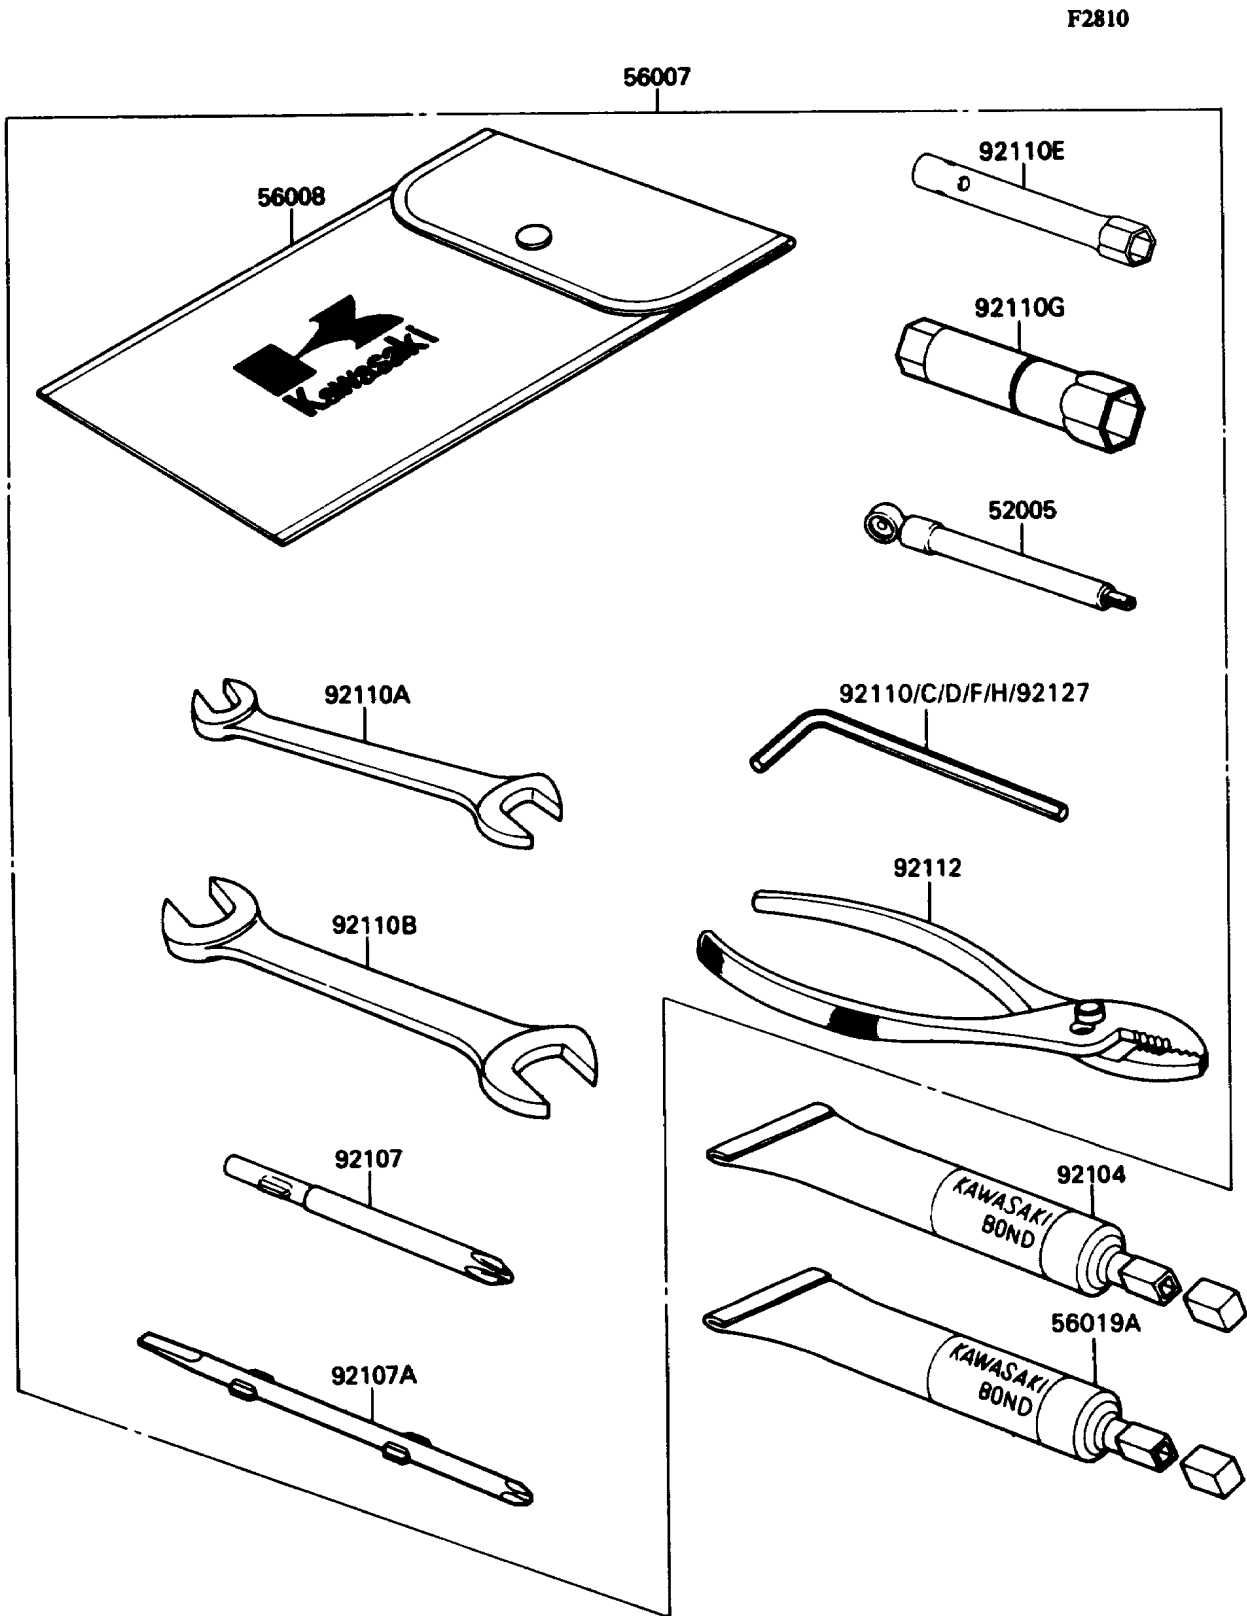

1992 Ninja® ZX™ -11 PARTS DIAGRAM

Tool

1992 Ninja® ZX™ -11 PARTS LIST

Tool

ITEM NAME	PART NUMBER	QUANTITY
GAUGE,AIR,3.5KG/CM2 (Ref # 52005)	52005-1031	1
TOOL-KIT (Ref # 56007)	56007-1349	1
BAG,TOOL (Ref # 56008)	56008-006	1
THREE BOND TB1211,HT/RS,WHITE (Ref # 56019A)	56019-120	1
GASKET-LIQUID,TUBE,100G,BLACK (Ref # 92104)	92104-1003	1
TOOL-DRIVER,#3PHILLIPS (Ref # 92107)	92107-1002	1
TOOL-DRIVER,#2PHILLIPS&SLOT (Ref # 92107A)	92107-1052	1
TOOL-WRENCH,ALLEN,5MM (Ref # 92110)	92110-1015	1
TOOL-WRENCH,OPEN END,10X12 (Ref # 92110A)	92110-1038	1
TOOL-WRENCH,OPEN END,14X17 (Ref # 92110B)	92110-1045	1
TOOL-WRENCH,ALLEN,12MM (Ref # 92110C)	92110-1104	1
TOOL-WRENCH,ALLEN,8MM (Ref # 92110D)	92110-1108	1
TOOL-WRENCH,BOX,10MM (Ref # 92110E)	92110-1125	1
TOOL-WRENCH,ALLEN,3MM (Ref # 92110F)	92110-1140	1
TOOL-WRENCH,BOX,16MM (Ref # 92110G)	92110-1145	1
TOOL-WRENCH,ALLEN,4MM (Ref # 92110H)	92110-3703	1
TOOL-PLIERS (Ref # 92112)	92112-003	1
TOOL-WRENCH,ALLEN,6MM (Ref # 92127)	92127-003	1