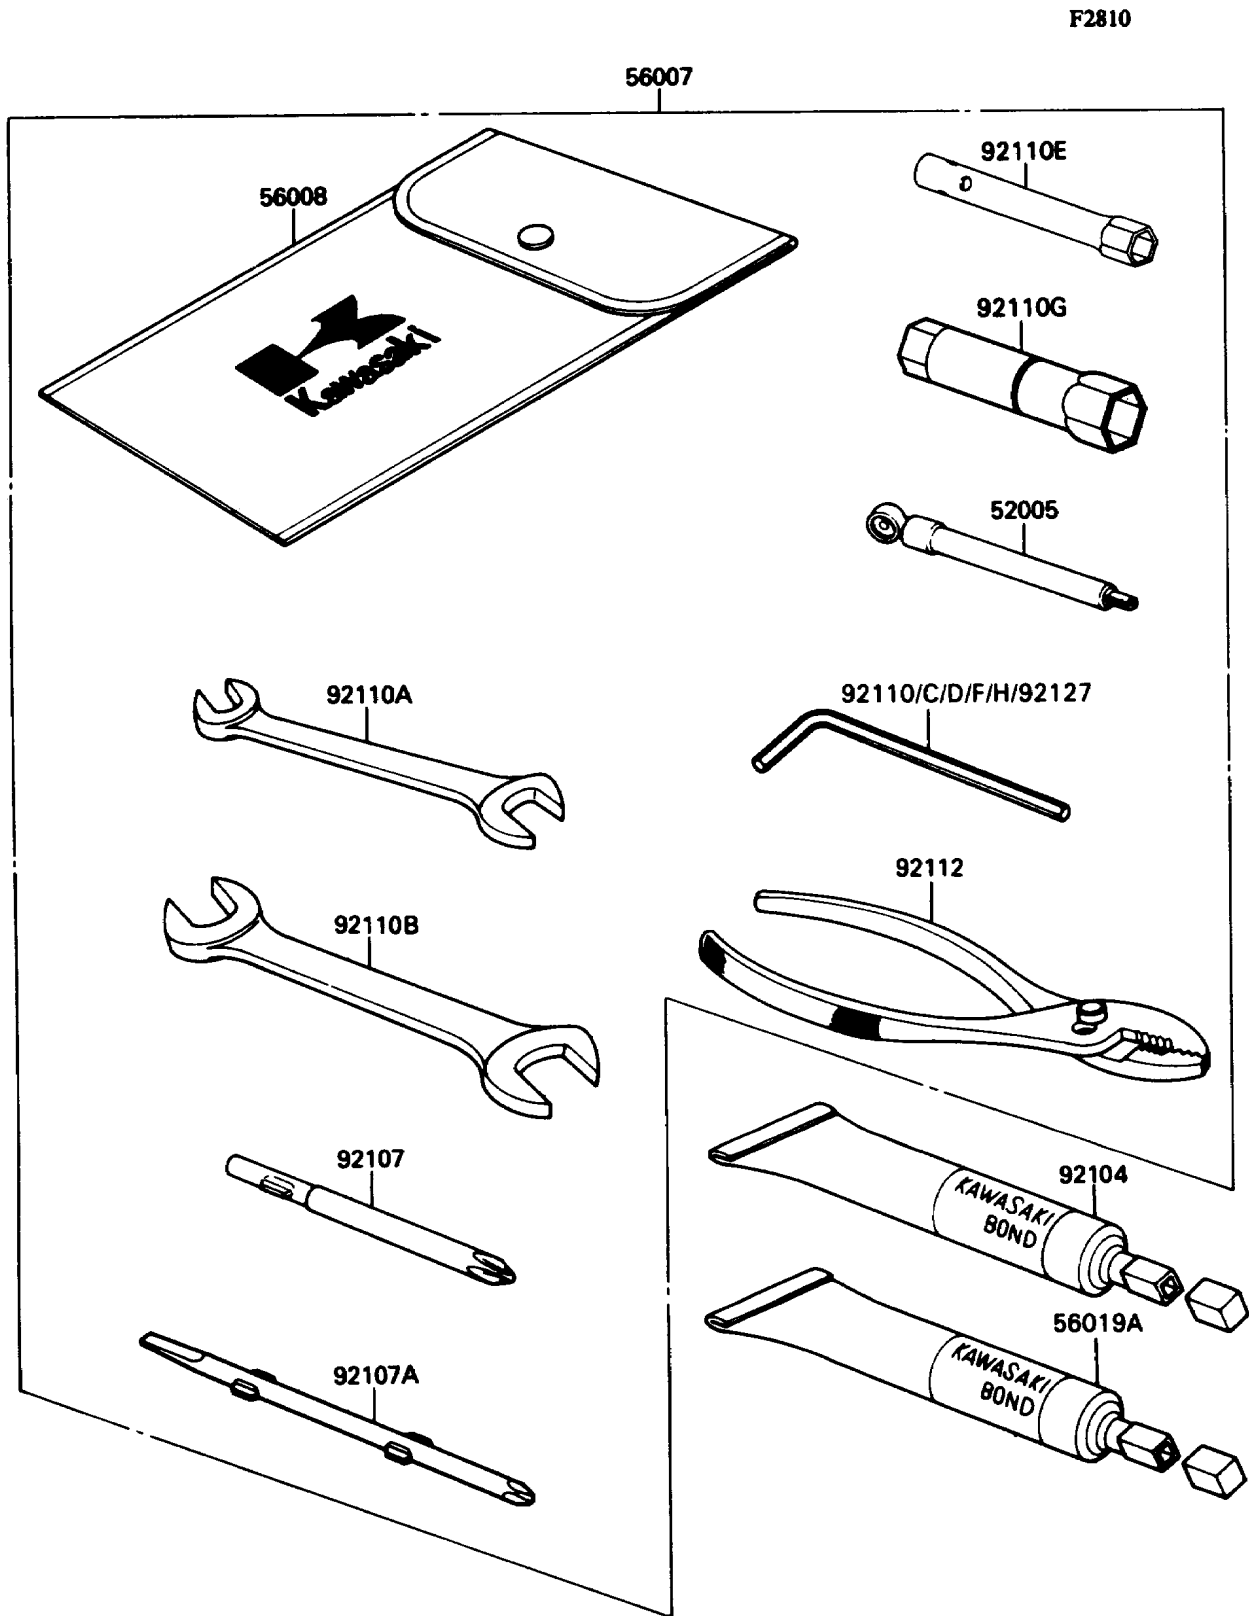

## 1992 Ninja® ZX™-11 PARTS DIAGRAM

Tool

F2810

## 1992 Ninja® ZX™-11 PARTS LIST

Tool

ITEM NAME	PART NUMBER	QUANTITY
GAUGE,AIR,3.5KG/CM2 (Ref # 52005)	52005-1031	1
TOOL-KIT (Ref # 56007)	56007-1349	1
BAG,TOOL (Ref # 56008)	56008-006	1
THREE BOND TB1211,HT/RS,WHITE (Ref # 56019A)	56019-120	1
GASKET-LIQUID,TUBE,100G,BLACK (Ref # 92104)	92104-1003	1
TOOL-DRIVER,#3PHILLIPS (Ref # 92107)	92107-1002	1
TOOL-DRIVER,#2PHILLIPS&SLOT (Ref # 92107A)	92107-1052	1
TOOL-WRENCH,ALLEN,5MM (Ref # 92110)	92110-1015	1
TOOL-WRENCH,OPEN END,10X12 (Ref # 92110A)	92110-1038	1
TOOL-WRENCH,OPEN END,14X17 (Ref # 92110B)	92110-1045	1
TOOL-WRENCH,ALLEN,12MM (Ref # 92110C)	92110-1104	1
TOOL-WRENCH,ALLEN,8MM (Ref # 92110D)	92110-1108	1
TOOL-WRENCH,BOX,10MM (Ref # 92110E)	92110-1125	1
TOOL-WRENCH,ALLEN,3MM (Ref # 92110F)	92110-1140	1
TOOL-WRENCH,BOX,16MM (Ref # 92110G)	92110-1145	1
TOOL-WRENCH,ALLEN,4MM (Ref # 92110H)	92110-3703	1
TOOL-PLIERS (Ref # 92112)	92112-003	1
TOOL-WRENCH,ALLEN,6MM (Ref # 92127)	92127-003	1