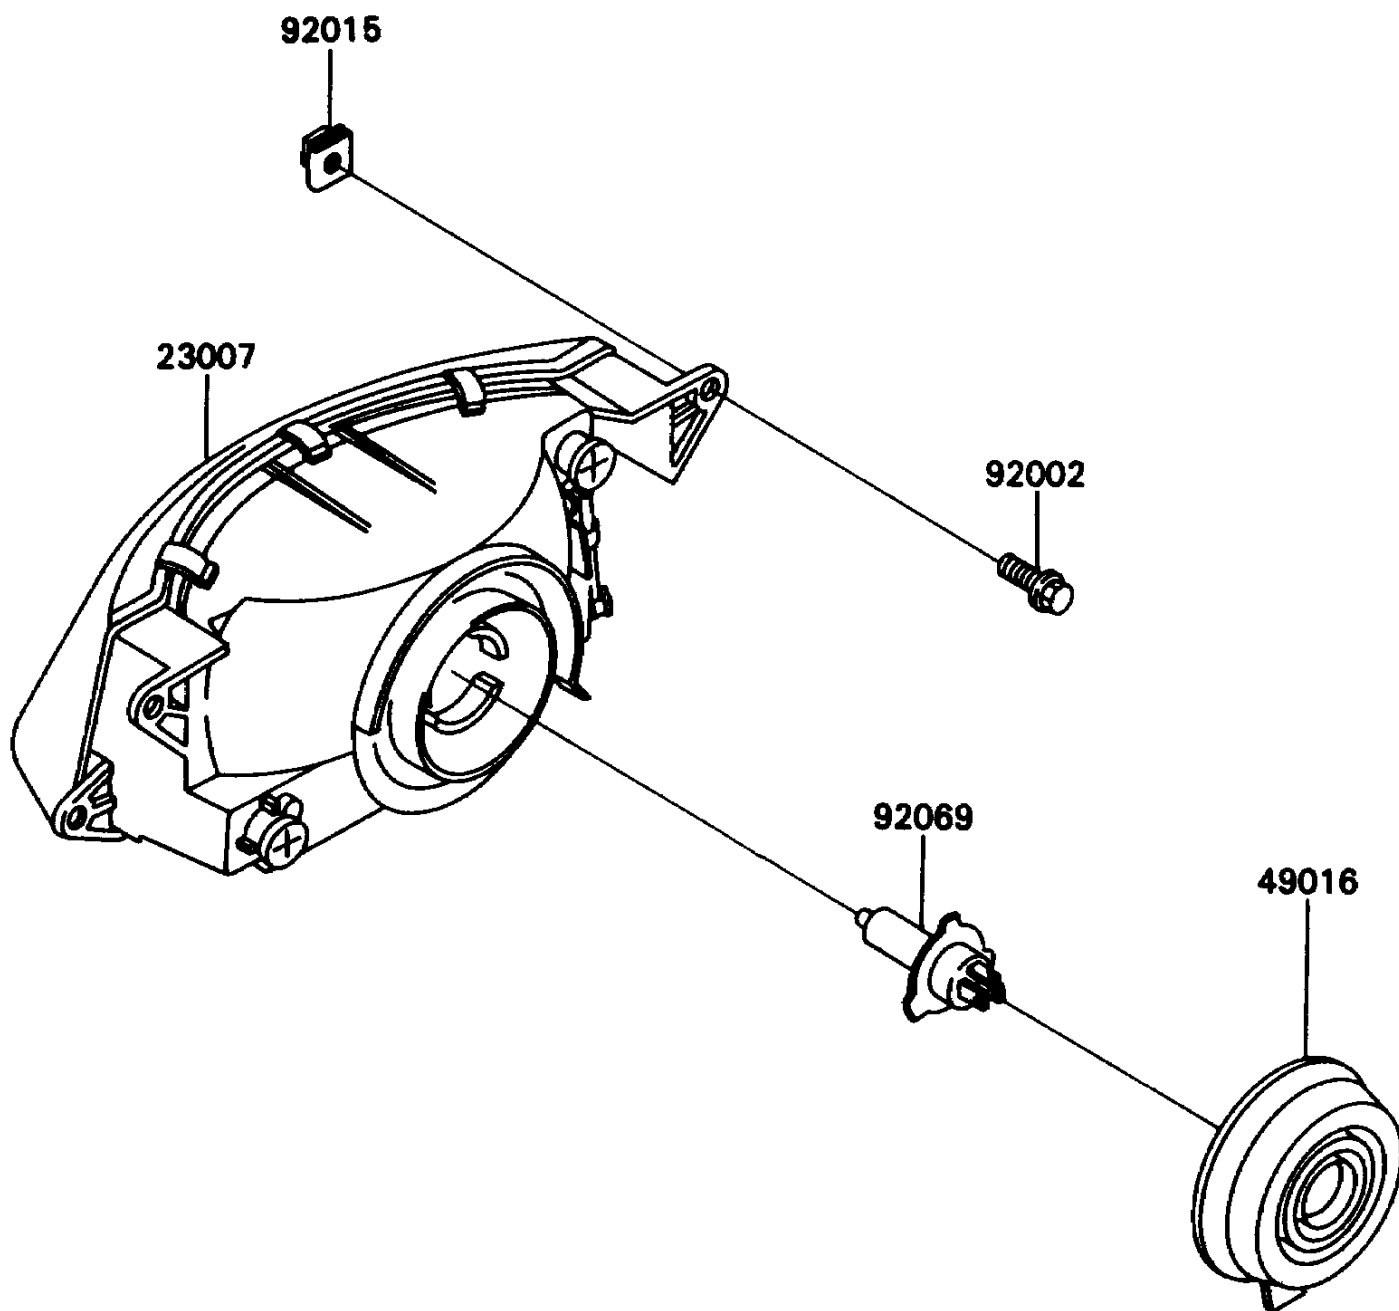

## 1992 Ninja® ZX™-11 PARTS DIAGRAM

Head Lamp

F2710

## 1992 Ninja® ZX™-11 PARTS LIST

Head Lamp

ITEM NAME	PART NUMBER	QUANTITY
LENS-COMP,HEAD LAMP (Ref # 23007)	23007-1227	1
COVER-SEAL,HEAD LAMP SOCKET (Ref # 49016)	49016-1137	1
BOLT,6X22 (Ref # 92002)	92002-1262	1
NUT,6MM (Ref # 92015)	92015-1094	1
BULB,12V 60/55W,H4 (Ref # 92069)	92069-1002	1