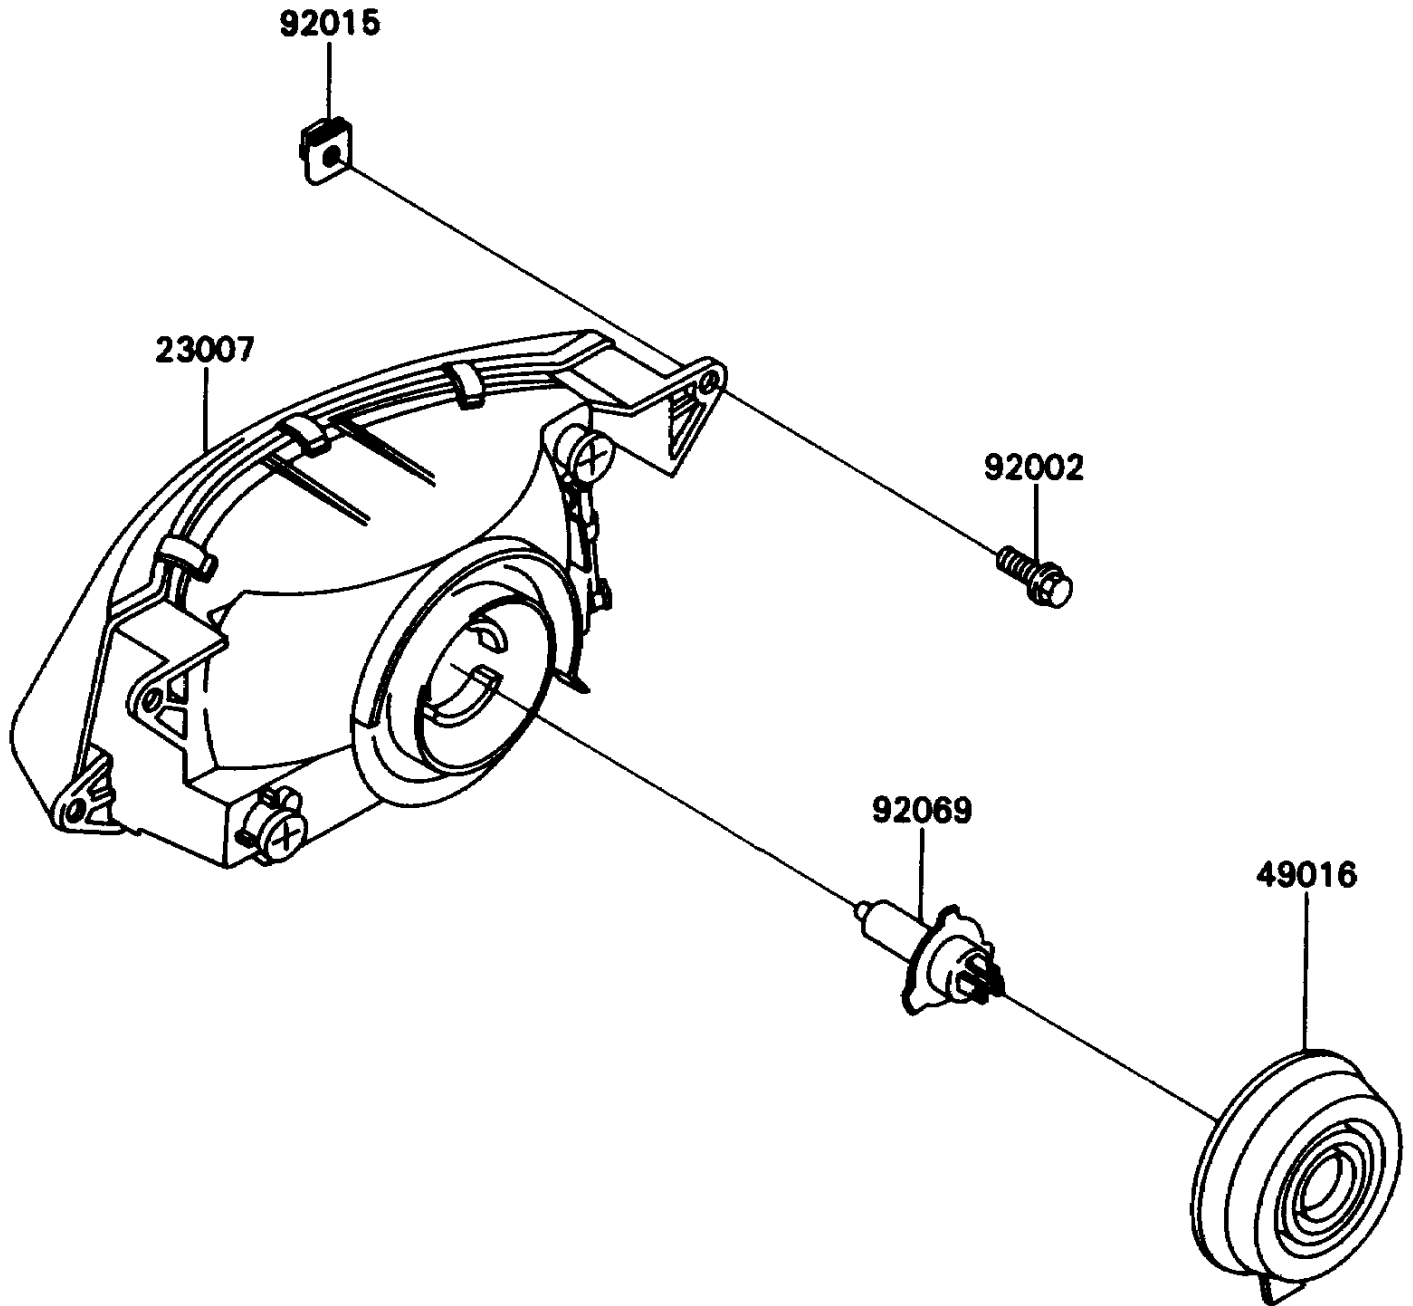

# 1992 Ninja® ZX™ -11 PARTS DIAGRAM

Head Lamp

F2710

# 1992 Ninja® ZX™ -11 PARTS LIST

## Head Lamp

ITEM NAME	PART NUMBER	QUANTITY
LENS-COMP,HEAD LAMP (Ref # 23007)	23007-1227	1
COVER-SEAL,HEAD LAMP SOCKET (Ref # 49016)	49016-1137	1
BOLT,6X22 (Ref # 92002)	92002-1262	4
NUT,6MM (Ref # 92015)	92015-1094	4
BULB,12V 60/55W,H4 (Ref # 92069)	92069-1002	1