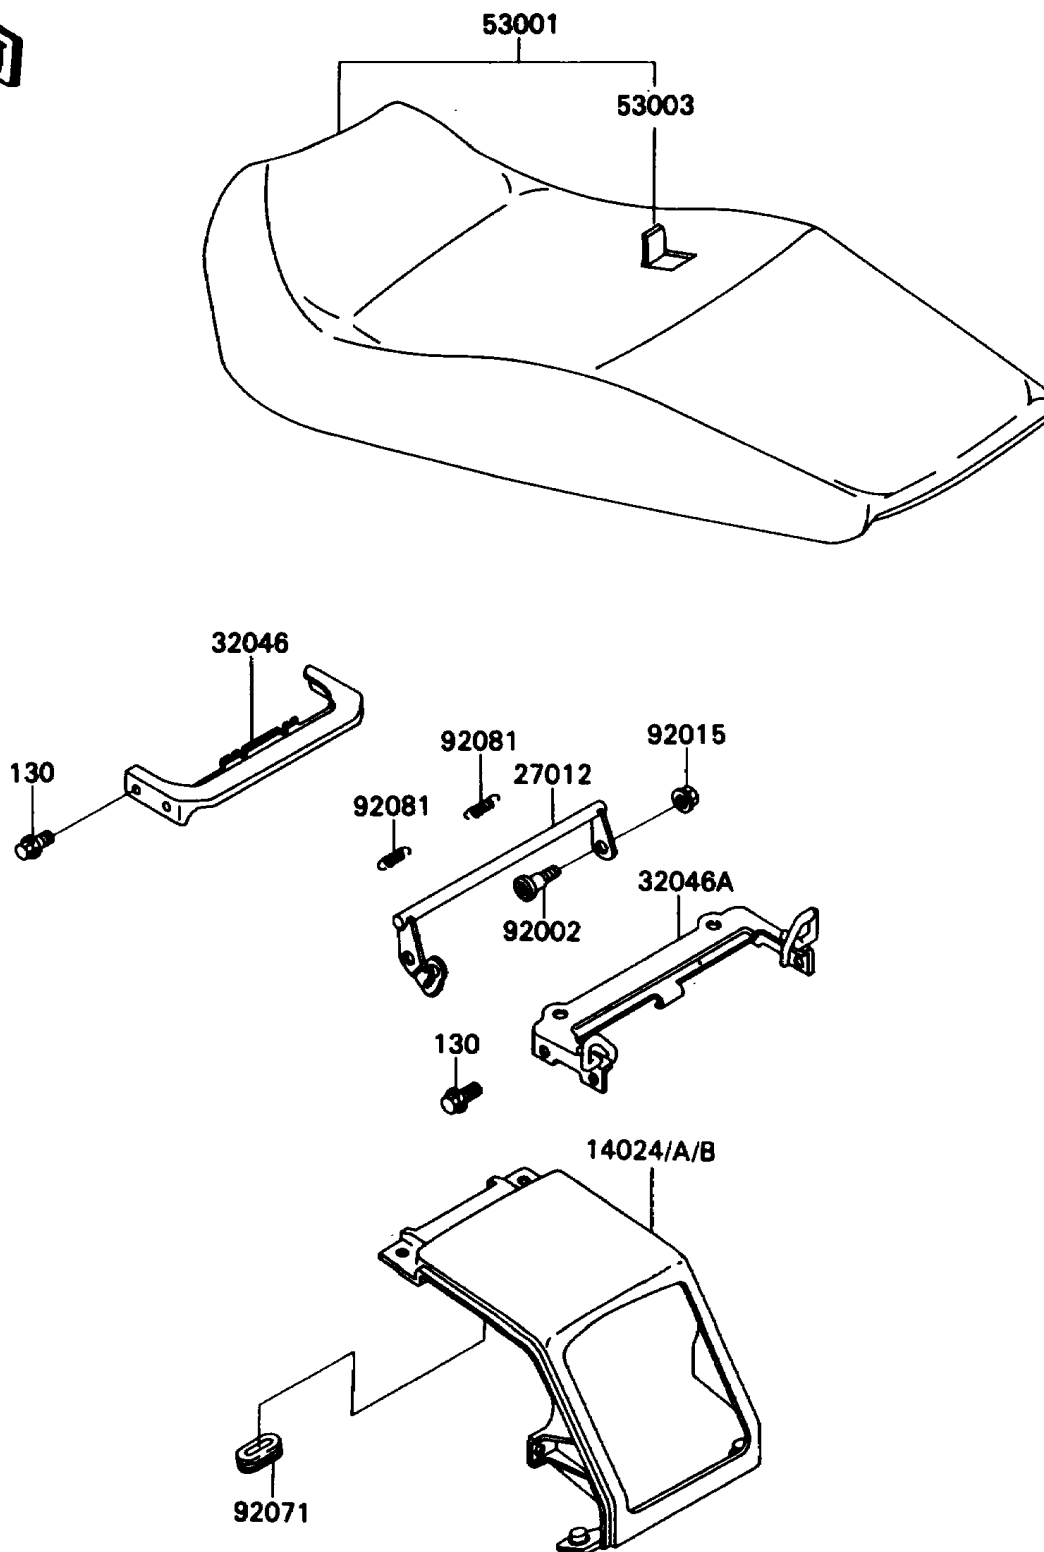

1992 Ninja® ZX™-11 PARTS DIAGRAM

Seat

F2510

1992 Ninja® ZX™-11 PARTS LIST

Seat

ITEM NAME	PART NUMBER	QUANTITY
COVER,TAIL,EBONY (Ref # 14024)	14024-1867-H8	1
HOOK,SEAT (Ref # 27012)	27012-1422	1
BRACKET-SEAT,FR (Ref # 32046)	32046-1342	1
BRACKET-SEAT,RR (Ref # 32046A)	32046-1344	1
SEAT-ASSY,DUAL,BLACK (Ref # 53001)	53001-1596-MA	1
LEATHER,SEAT,BLACK (Ref # 53003)	53003-1231-MA	1
BOLT,SOCKET,6MM (Ref # 92002)	92002-1616	1
NUT,FLANGED,6MM (Ref # 92015)	92015-1078	1
GROMMET (Ref # 92071)	92071-1002	1
SPRING,HOOK RETURN (Ref # 92081)	92081-1580	1
BOLT-FLANGED,6X14,BLACK (Ref # 130)	130J0614	1