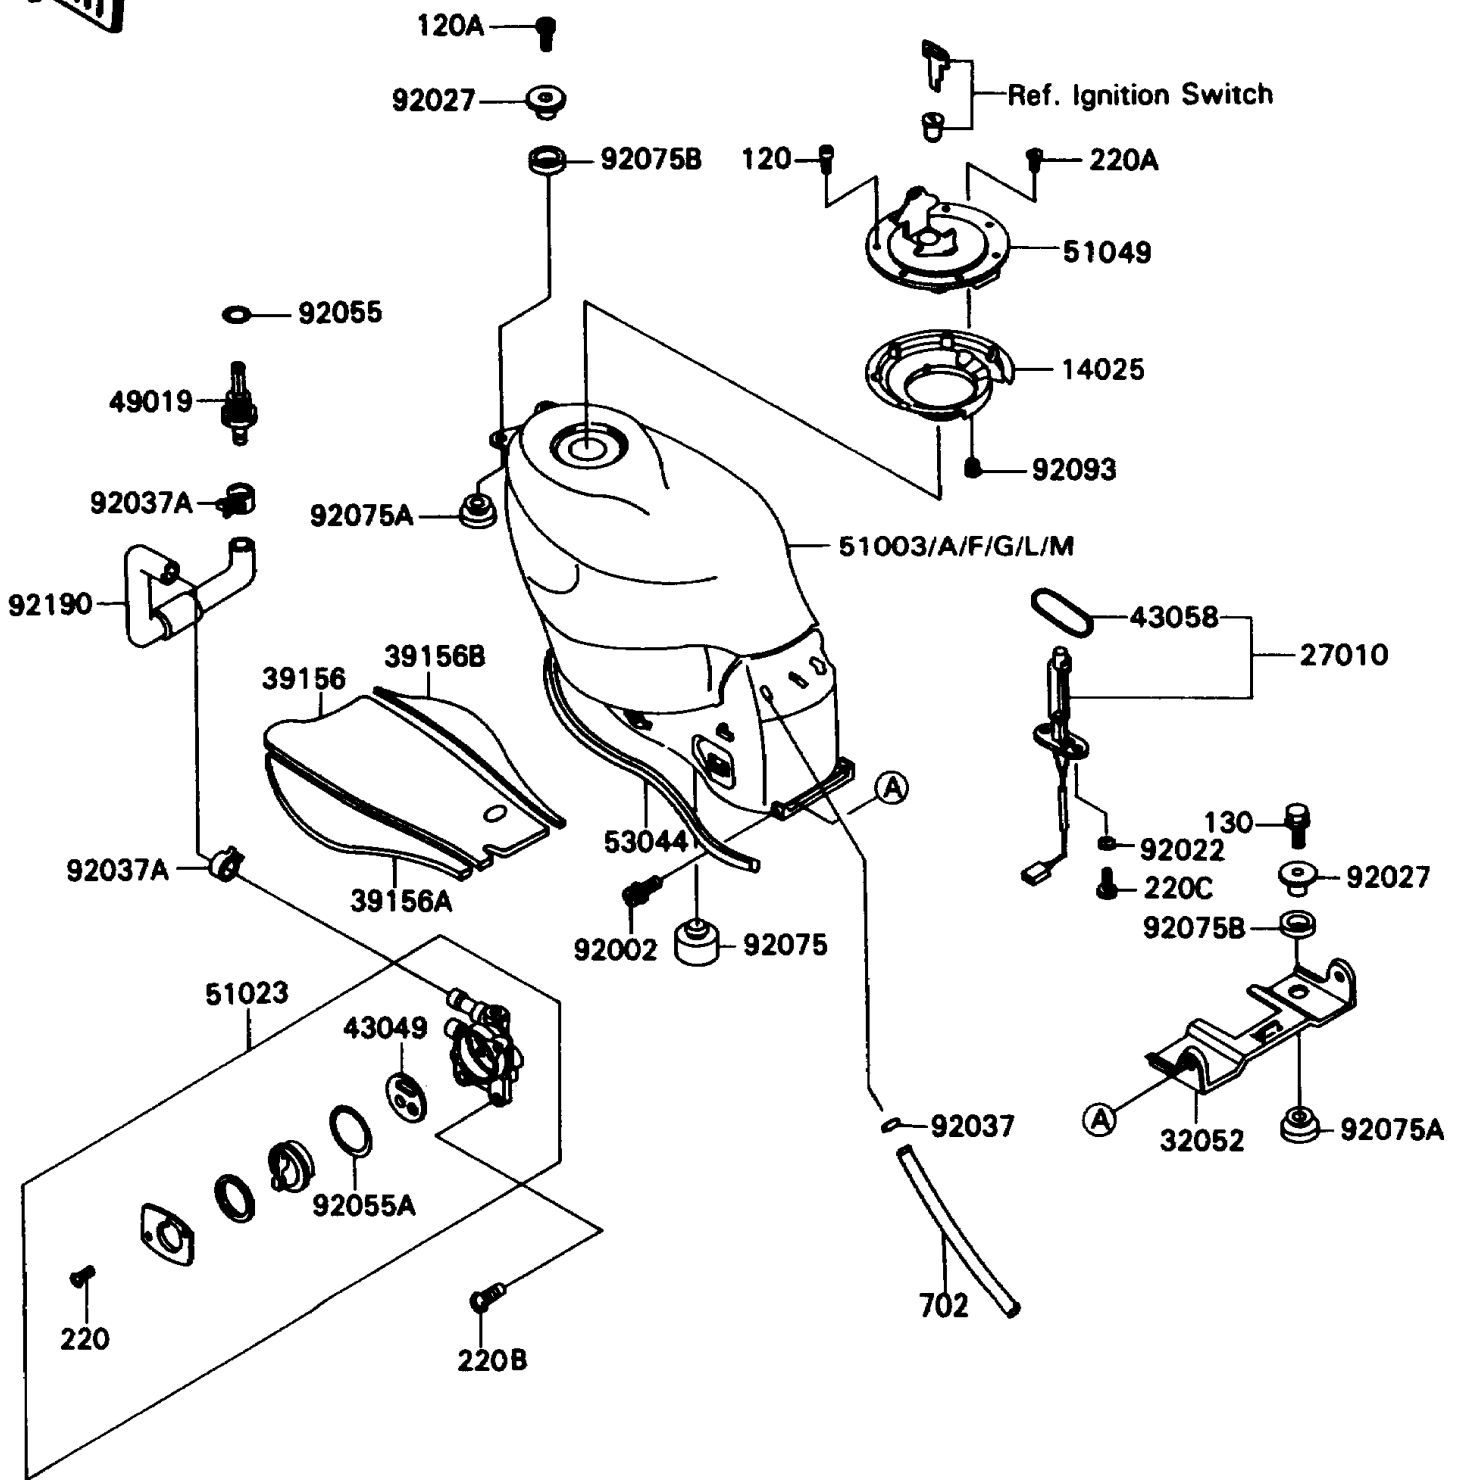

1992 Ninja® ZX™-11 PARTS DIAGRAM

Fuel Tank

F2410

1992 Ninja® ZX™-11 PARTS LIST

Fuel Tank

ITEM NAME	PART NUMBER	QUANTITY
COVER,TANK CAP (Ref # 14025)	14025-1913	1
SWITCH,FUEL LEVEL (Ref # 27010)	27010-1287	1
BRACKET-TANK,RR (Ref # 32052)	32052-1296	1
PAD,FUEL TANK,CNT (Ref # 39156)	39156-1189	1
PAD,FUEL TANK,LH (Ref # 39156A)	39156-1190	1
PAD,FUEL TANK,RH (Ref # 39156B)	39156-1191	1
PACKING,TAP VALVE (Ref # 43049)	43049-1066	1
RING,FUEL LEVEL SWITCH (Ref # 43058)	43058-1004	1
FILTER-FUEL (Ref # 49019)	49019-1070	1
TANK-COMP-FUEL,EBONY (Ref # 51003L)	51003-5396-H8	1
TANK-COMP-FUEL,EBONY (Ref # 51003M)	51003-5400-H8	1
TAP-ASSY,FUEL (Ref # 51023)	51023-1169	1
CAP-TANK,FUEL (Ref # 51049)	51049-1091	1
TRIM,FUEL TANK (Ref # 53044)	53044-1236	1
BOLT,SOCKET,6X14 (Ref # 92002)	92002-1175	1
WASHER,5.2X10X1.5 (Ref # 92022)	92022-1023	1
COLLAR,L=13.1 (Ref # 92027)	92027-251	1
CLAMP,TUBE (Ref # 92037)	92037-010	1
CLAMP (Ref # 92037A)	92037-1181	1
RING-O,11.5X1.5 (Ref # 92055)	92055-1387	1
RING-O,TAP LEVER (Ref # 92055A)	92055-1419	1
DAMPER (Ref # 92075)	92075-015	1
DAMPER,MALE (Ref # 92075A)	92075-174	1
DAMPER,FEMALE (Ref # 92075B)	92075-175	1
SEAL,FUEL TANK CAP (Ref # 92093)	92093-1030	1
TUBE,FUEL (Ref # 92190)	92190-1117	1
BOLT-SOCKET (Ref # 120)	120S0512	1
BOLT-SOCKET,6X20 (Ref # 120A)	120S0620	1
BOLT-FLANGED (Ref # 130)	130J0620	1

1992 Ninja® ZX™-11 PARTS LIST

Fuel Tank

ITEM NAME	PART NUMBER	QUANTITY
SCREW-PAN-CROS (Ref # 220)	220B0308	1
SCREW-PAN-CROS (Ref # 220A)	220C0508	1
SCREW-PAN-CROS (Ref # 220B)	220D0616	1
SCREW-PAN-CROS (Ref # 220C)	220X0514	1
TUBE-RUBBER,7X10X400 (Ref # 702)	702A07400	1