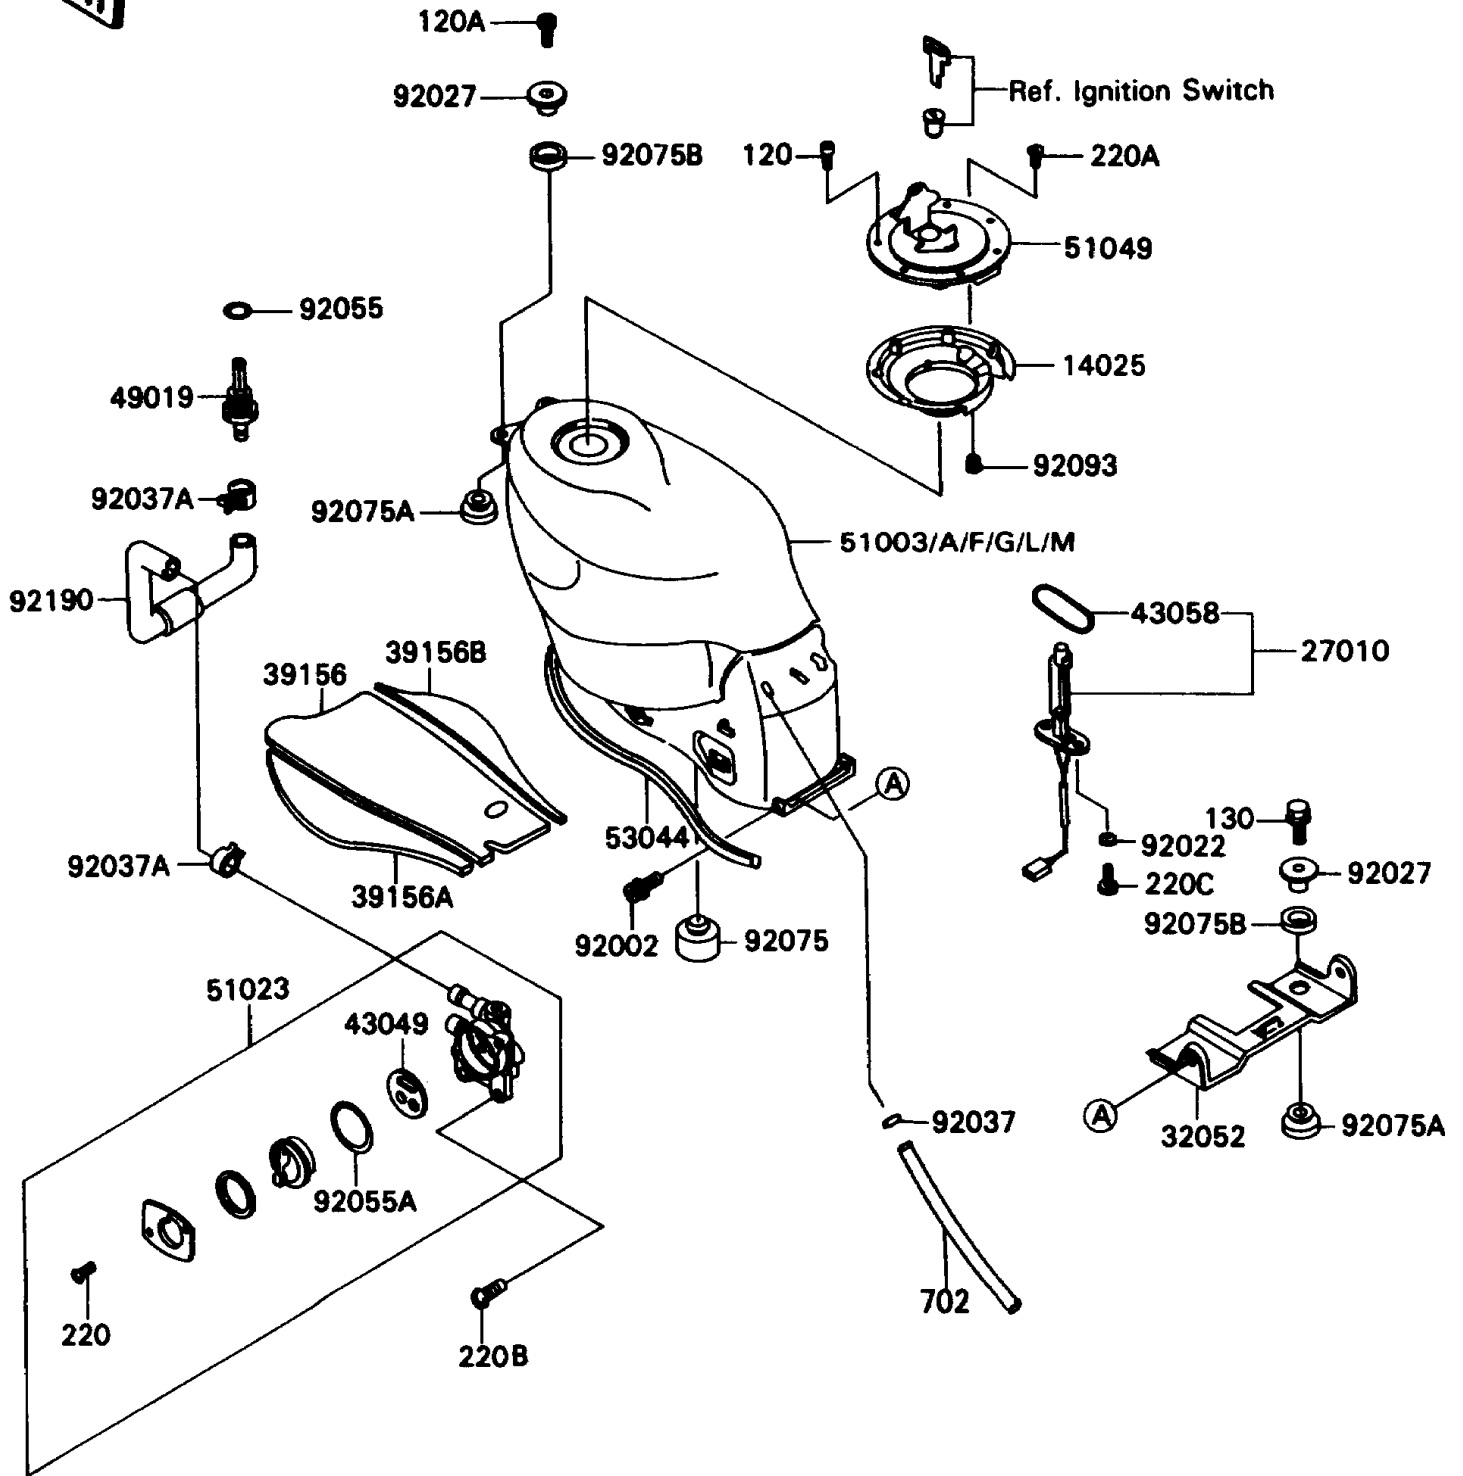

1992 Ninja® ZX™ -11 PARTS DIAGRAM

Fuel Tank

F2410

1992 Ninja® ZX™ -11 PARTS LIST

Fuel Tank

ITEM NAME	PART NUMBER	QUANTITY
COVER,TANK CAP (Ref # 14025)	14025-1913	1
SWITCH,FUEL LEVEL (Ref # 27010)	27010-1287	1
BRACKET-TANK,RR (Ref # 32052)	32052-1296	1
PAD,FUEL TANK,CNT (Ref # 39156)	39156-1189	1
PAD,FUEL TANK,LH (Ref # 39156A)	39156-1190	1
PAD,FUEL TANK,RH (Ref # 39156B)	39156-1191	1
PACKING,TAP VALVE (Ref # 43049)	43049-1066	1
RING,FUEL LEVEL SWITCH (Ref # 43058)	43058-1004	1
FILTER-FUEL (Ref # 49019)	49019-1070	1
TANK-COMP-FUEL,EBONY (Ref # 51003L)	51003-5396-H8	1
TANK-COMP-FUEL,EBONY (Ref # 51003M)	51003-5400-H8	1
TAP-ASSY,FUEL (Ref # 51023)	51023-1169	1
CAP-TANK,FUEL (Ref # 51049)	51049-1091	1
TRIM,FUEL TANK (Ref # 53044)	53044-1236	1
BOLT,SOCKET,6X14 (Ref # 92002)	92002-1175	2
WASHER,5.2X10X1.5 (Ref # 92022)	92022-1023	2
COLLAR,L=13.1 (Ref # 92027)	92027-251	4
CLAMP,TUBE (Ref # 92037)	92037-010	1
CLAMP (Ref # 92037A)	92037-1181	2
RING-O,11.5X1.5 (Ref # 92055)	92055-1387	1
RING-O,TAP LEVER (Ref # 92055A)	92055-1419	1
DAMPER (Ref # 92075)	92075-015	2
DAMPER,MALE (Ref # 92075A)	92075-174	4
DAMPER,FEMALE (Ref # 92075B)	92075-175	4
SEAL,FUEL TANK CAP (Ref # 92093)	92093-1030	1
TUBE,FUEL (Ref # 92190)	92190-1117	1
BOLT-SOCKET (Ref # 120)	120S0512	7
BOLT-SOCKET,6X20 (Ref # 120A)	120S0620	2
BOLT-FLANGED (Ref # 130)	130J0620	2

1992 Ninja® ZX™ -11 PARTS LIST

Fuel Tank

ITEM NAME	PART NUMBER	QUANTITY
SCREW-PAN-CROS (Ref # 220)	220B0308	2
SCREW-PAN-CROS (Ref # 220A)	220C0508	1
SCREW-PAN-CROS (Ref # 220B)	220D0616	2
SCREW-PAN-CROS (Ref # 220C)	220X0514	2
TUBE-RUBBER,7X10X400 (Ref # 702)	702A07400	1