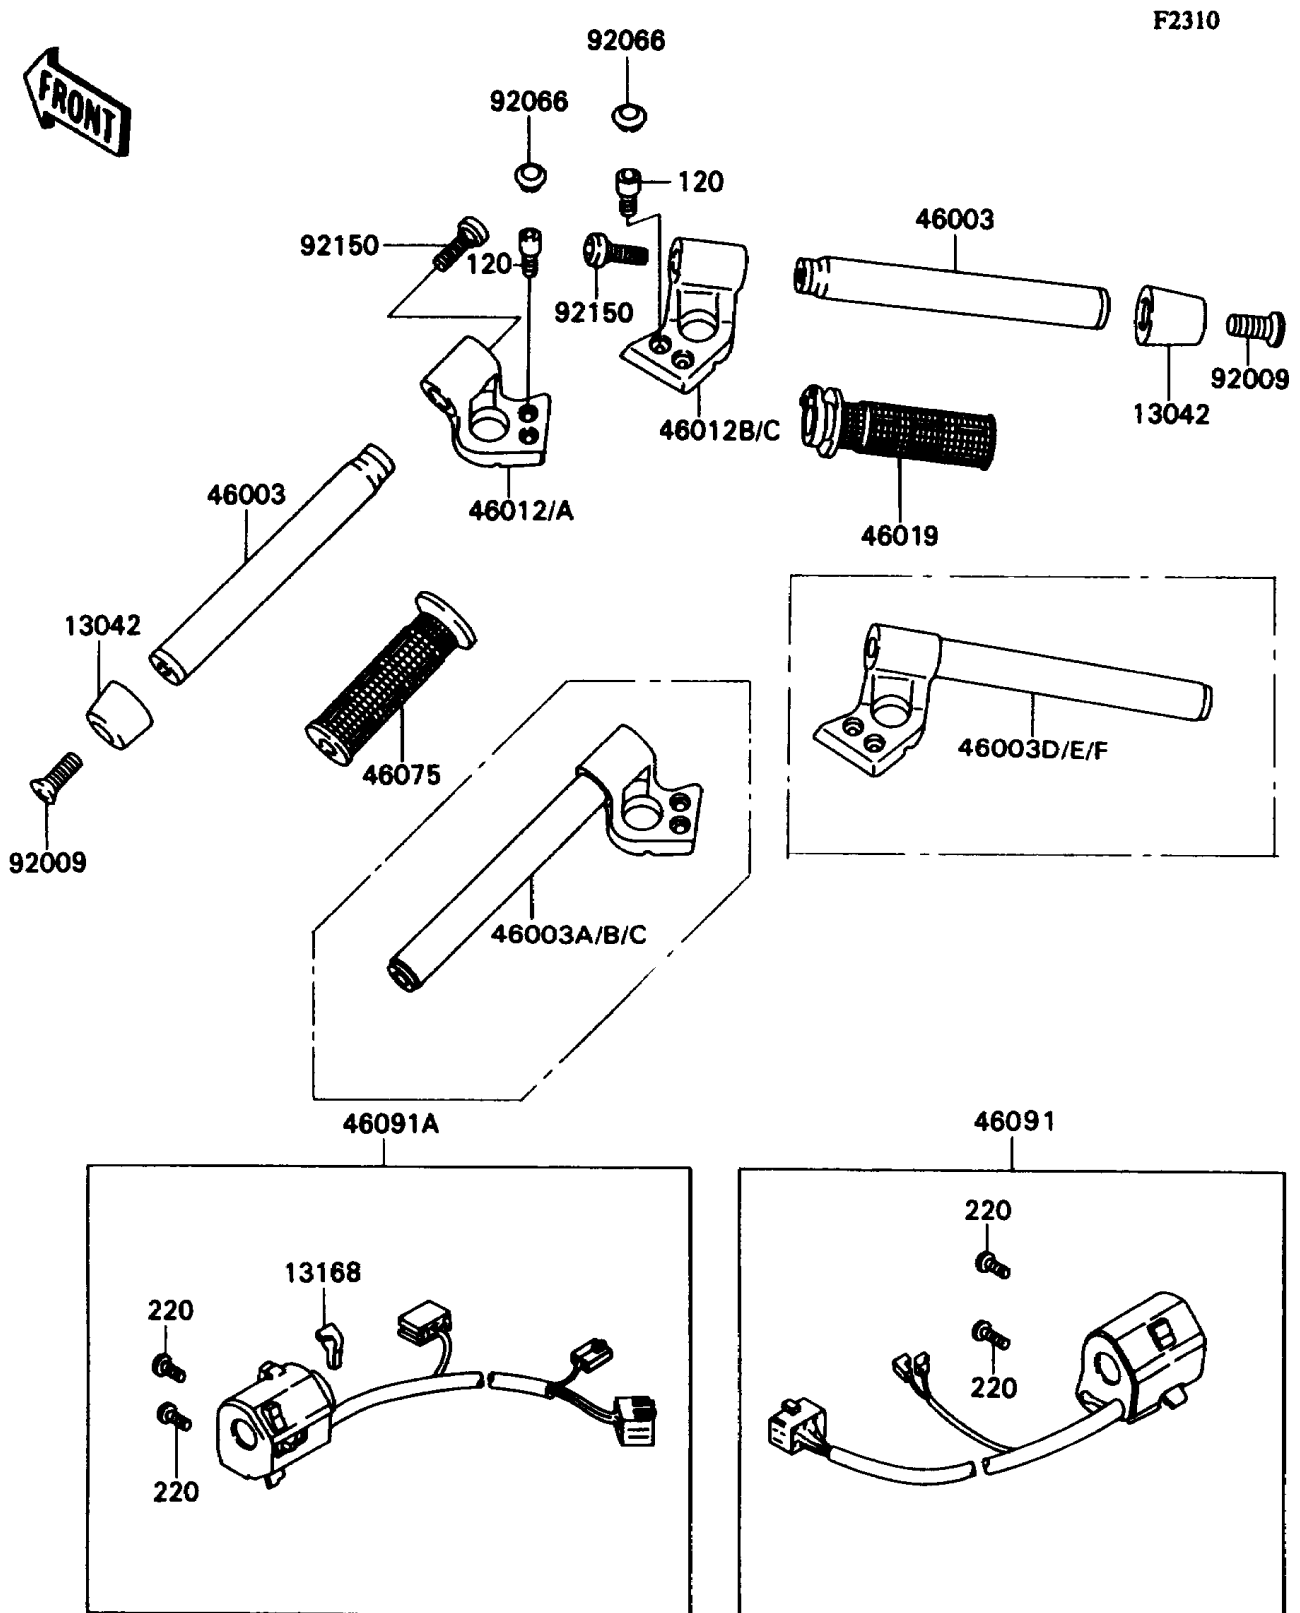

1992 Ninja® ZX™-11 PARTS DIAGRAM

Handlebar

1992 Ninja® ZX™-11 PARTS LIST

Handlebar

ITEM NAME	PART NUMBER	QUANTITY
WEIGHT,HANDLE (Ref # 13042)	13042-1005	1
LEVER,CHOKE (Ref # 13168)	13168-1448	1
HANDLE,LH,BLACK (Ref # 46003C)	46003-1336-10	1
HANDLE,RH,BLACK (Ref # 46003F)	46003-1337-10	1
GRIP-ASSY,THROTTLE (Ref # 46019)	46019-1072	1
GRIP,LH (Ref # 46075)	46075-1088	1
HOUSING-ASSY-CONTROL,RH (Ref # 46091)	46091-1533	1
HOUSING-ASSY-CONTROL,LH (Ref # 46091A)	46091-1534	1
SCREW,8X45 (Ref # 92009)	92009-1257	1
PLUG (Ref # 92066)	92066-1277	1
BOLT-SOCKET,8X20 (Ref # 120)	120S0820	1
SCREW-PAN-CROS (Ref # 220)	220C0520	1