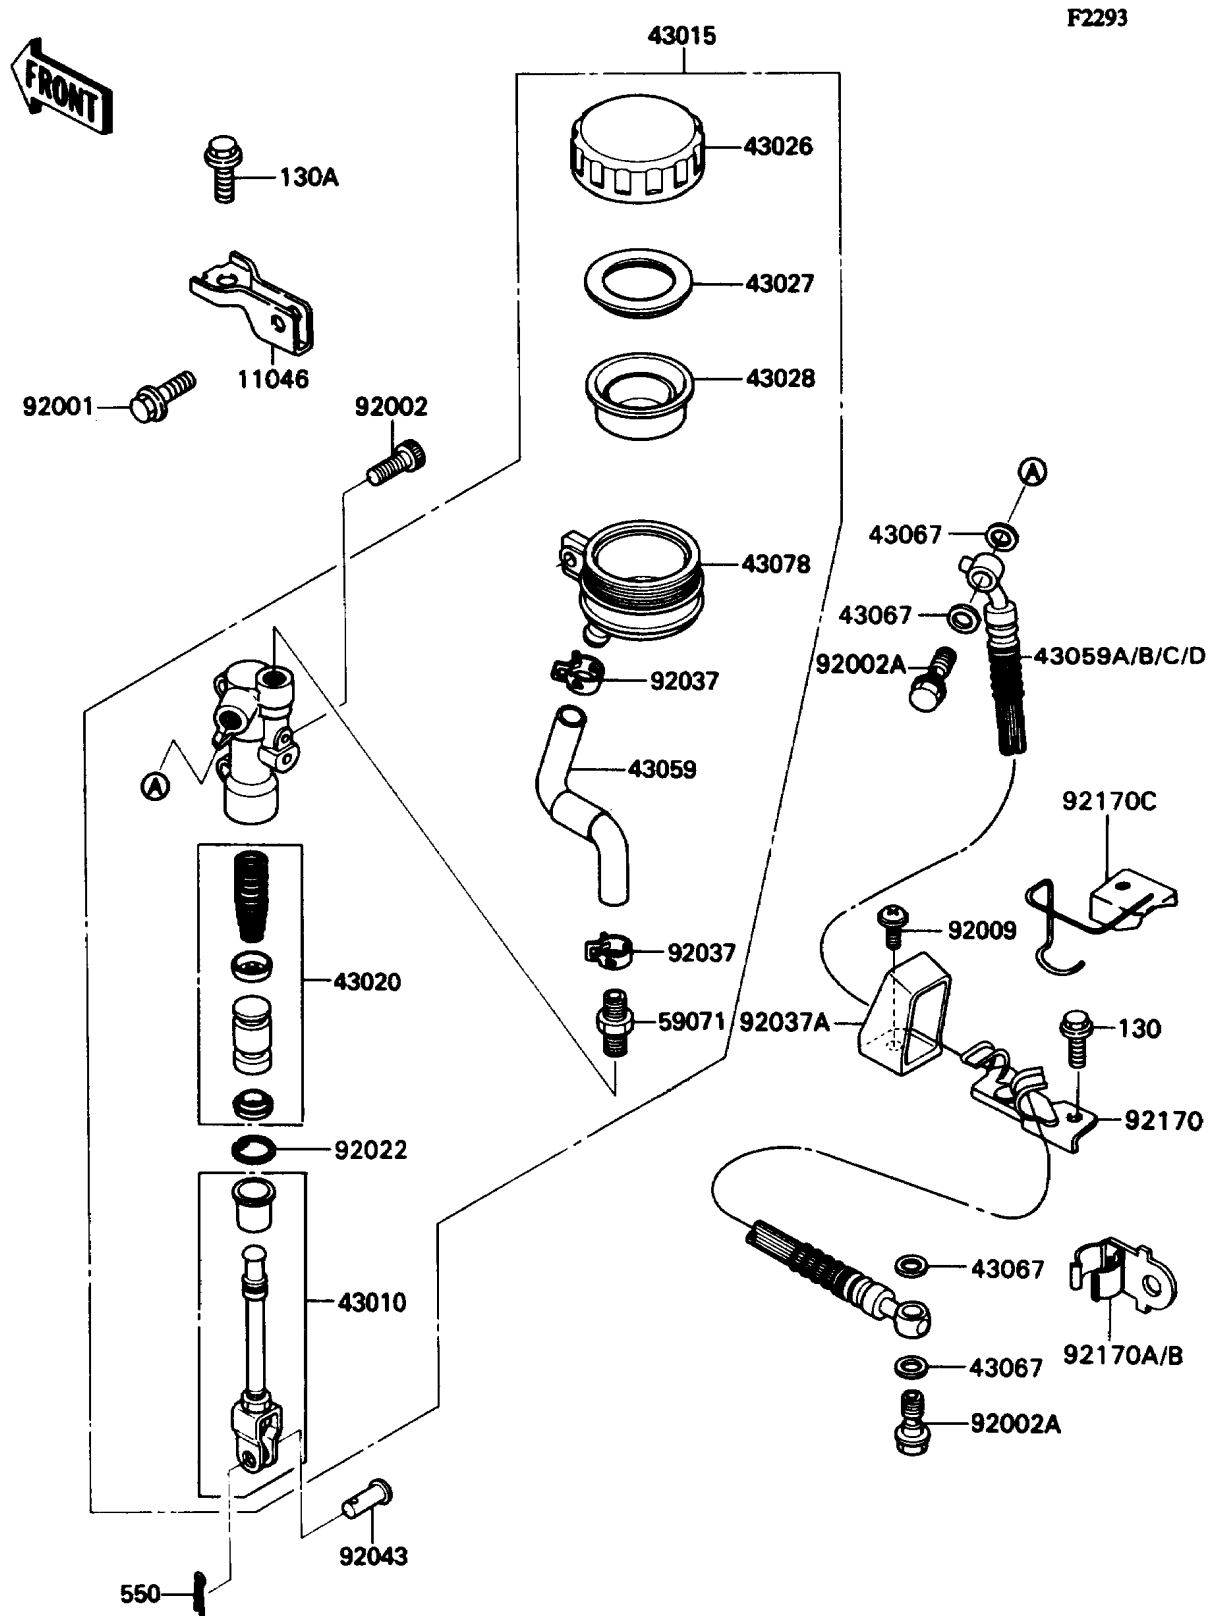

1992 Ninja® ZX™ -11 PARTS DIAGRAM

Rear Master Cylinder

1992 Ninja® ZX™ -11 PARTS LIST

Rear Master Cylinder

ITEM NAME	PART NUMBER	QUANTITY
BRACKET,RESERVOIR TANK (Ref # 11046)	11046-1929	1
ROD-ASSY-BRAKE (Ref # 43010)	43010-1067	1
CYLINDER-ASSY-MASTER,RR (Ref # 43015)	43015-1418	1
PISTON-COMP-BRAKE,RR (Ref # 43020)	43020-1067	1
CAP-BRAKE (Ref # 43026)	43026-1051	1
PLATE-DIAPHRAGM (Ref # 43027)	43027-1051	1
DIAPHRAGM,MASTER CYLINDER (Ref # 43028)	43028-1057	1
HOSE-BRAKE,RR MASTER CYLINDER (Ref # 43059)	43059-1566	1
HOSE-BRAKE,RR (Ref # 43059C)	43059-1710	1
WASHER,10.5X15X1.5 (Ref # 43067)	43067-001	4
RESERVOIR,RR MASTER CYLINDER (Ref # 43078)	43078-1058	1
JOINT,RR MASTER CYLINDER (Ref # 59071)	59071-1132	1
BOLT,6X20 (Ref # 92001)	92001-1460	1
BOLT,SOCKET,8X25 (Ref # 92002)	92002-1442	2
BOLT,OIL,L=23 (Ref # 92002A)	92002-1888	2
SCREW,6X14 (Ref # 92009)	92009-1288	1
WASHER,CIRCRIP (Ref # 92022)	92022-1601	1
CLAMP,BRAKE HOSE (Ref # 92037)	92037-1547	2
CLAMP,HOSE (Ref # 92037A)	92037-1896	1
PIN,8MM (Ref # 92043)	92043-1303	1
CLAMP,HOSE (Ref # 92170A)	92170-1263	1
CLAMP,HOSE (Ref # 92170C)	92170-1339	1
BOLT-FLANGED (Ref # 130)	130J0610	1
BOLT-FLANGED,6X14,BLACK (Ref # 130A)	130J0614	1
PIN-COTTER,2.0X15 (Ref # 550)	550D2015	1