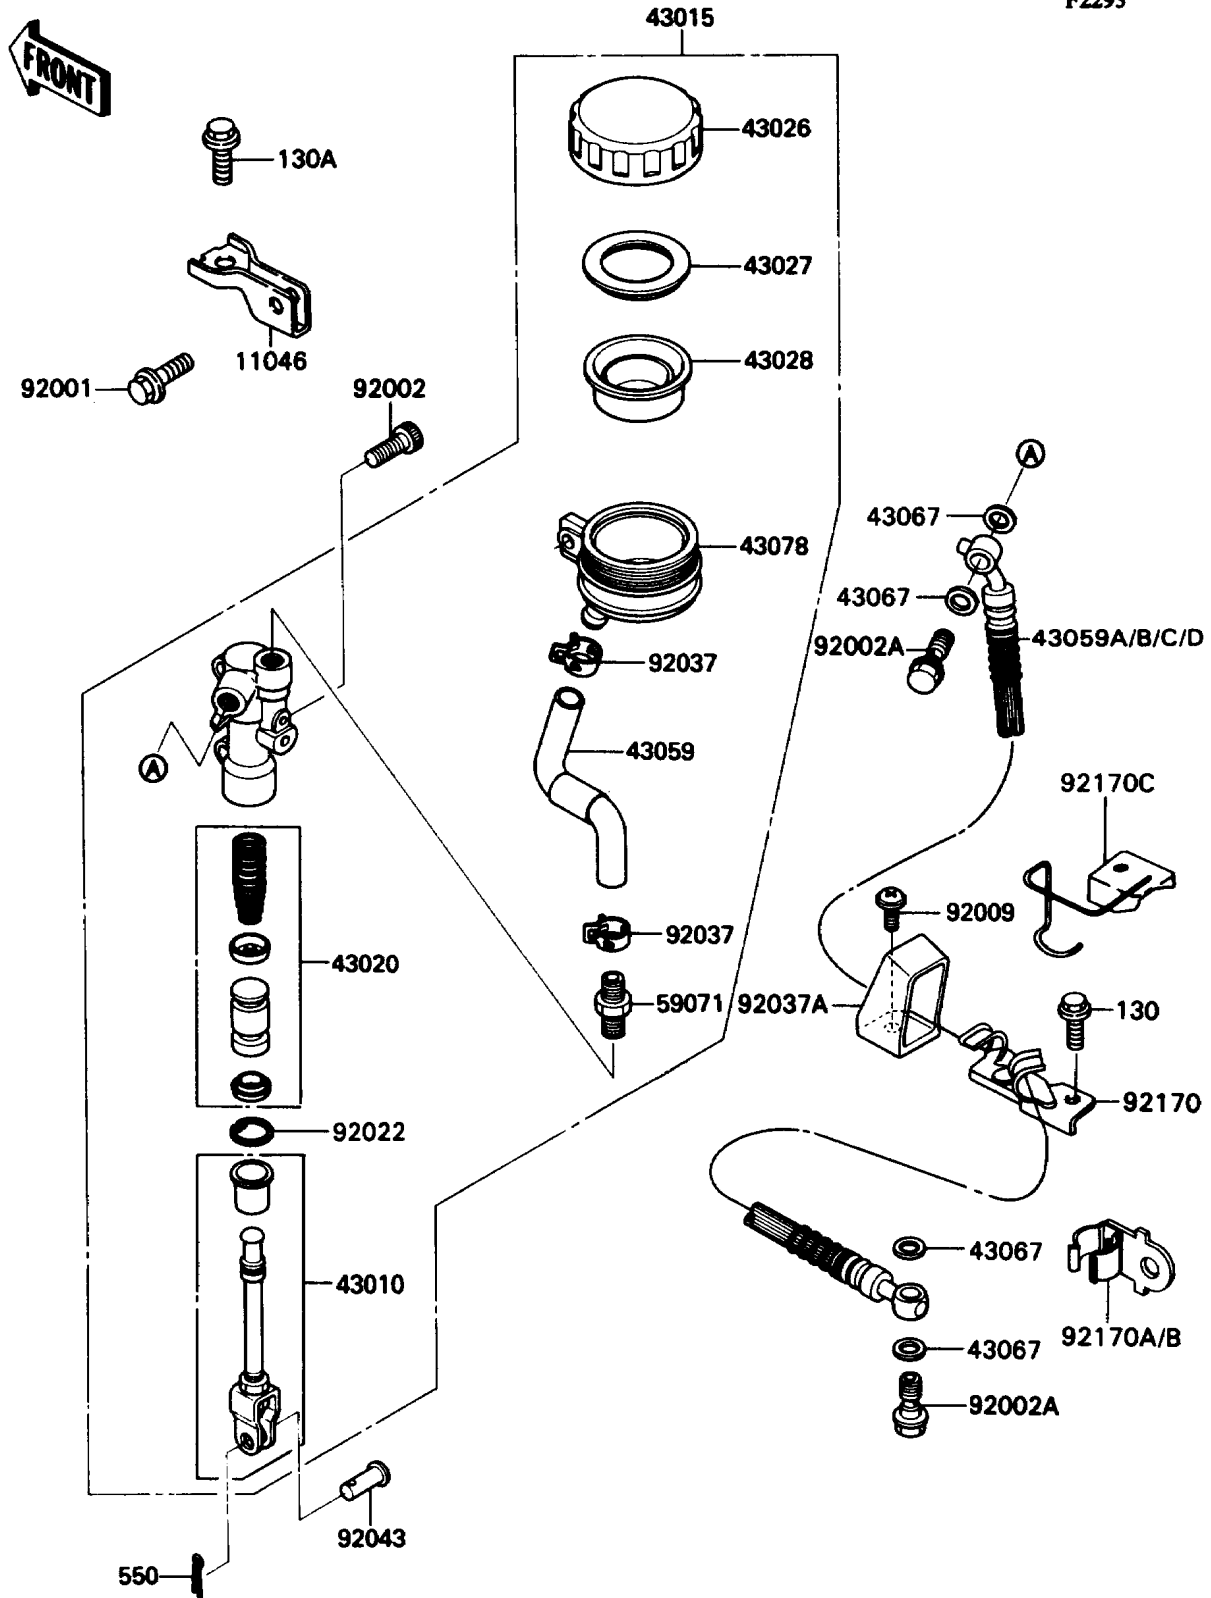

1992 Ninja® ZX™-11 PARTS DIAGRAM

Rear Master Cylinder

F2293

1992 Ninja® ZX™-11 PARTS LIST

Rear Master Cylinder

ITEM NAME	PART NUMBER	QUANTITY
BRACKET,RESERVOIR TANK (Ref # 11046)	11046-1929	1
ROD-ASSY-BRAKE (Ref # 43010)	43010-1067	1
CYLINDER-ASSY-MASTER,RR (Ref # 43015)	43015-1418	1
PISTON-COMP-BRAKE,RR (Ref # 43020)	43020-1067	1
CAP-BRAKE (Ref # 43026)	43026-1051	1
PLATE-DIAPHRAGM (Ref # 43027)	43027-1051	1
DIAPHRAGM,MASTER CYLINDER (Ref # 43028)	43028-1057	1
HOSE-BRAKE,RR MASTER CYLINDER (Ref # 43059)	43059-1566	1
HOSE-BRAKE,RR (Ref # 43059C)	43059-1710	1
WASHER,10.5X15X1.5 (Ref # 43067)	43067-001	1
RESERVOIR,RR MASTER CYLINDER (Ref # 43078)	43078-1058	1
JOINT,RR MASTER CYLINDER (Ref # 59071)	59071-1132	1
BOLT,6X20 (Ref # 92001)	92001-1460	1
BOLT,SOCKET,8X25 (Ref # 92002)	92002-1442	1
BOLT,OIL,L=23 (Ref # 92002A)	92002-1888	1
SCREW,6X14 (Ref # 92009)	92009-1288	1
WASHER,CIRCRIP (Ref # 92022)	92022-1601	1
CLAMP,BRAKE HOSE (Ref # 92037)	92037-1547	1
CLAMP,HOSE (Ref # 92037A)	92037-1896	1
PIN,8MM (Ref # 92043)	92043-1303	1
CLAMP,HOSE (Ref # 92170A)	92170-1263	1
CLAMP,HOSE (Ref # 92170C)	92170-1339	1
BOLT-FLANGED (Ref # 130)	130J0610	1
BOLT-FLANGED,6X14,BLACK (Ref # 130A)	130J0614	1
PIN-COTTER,2.0X15 (Ref # 550)	550D2015	1