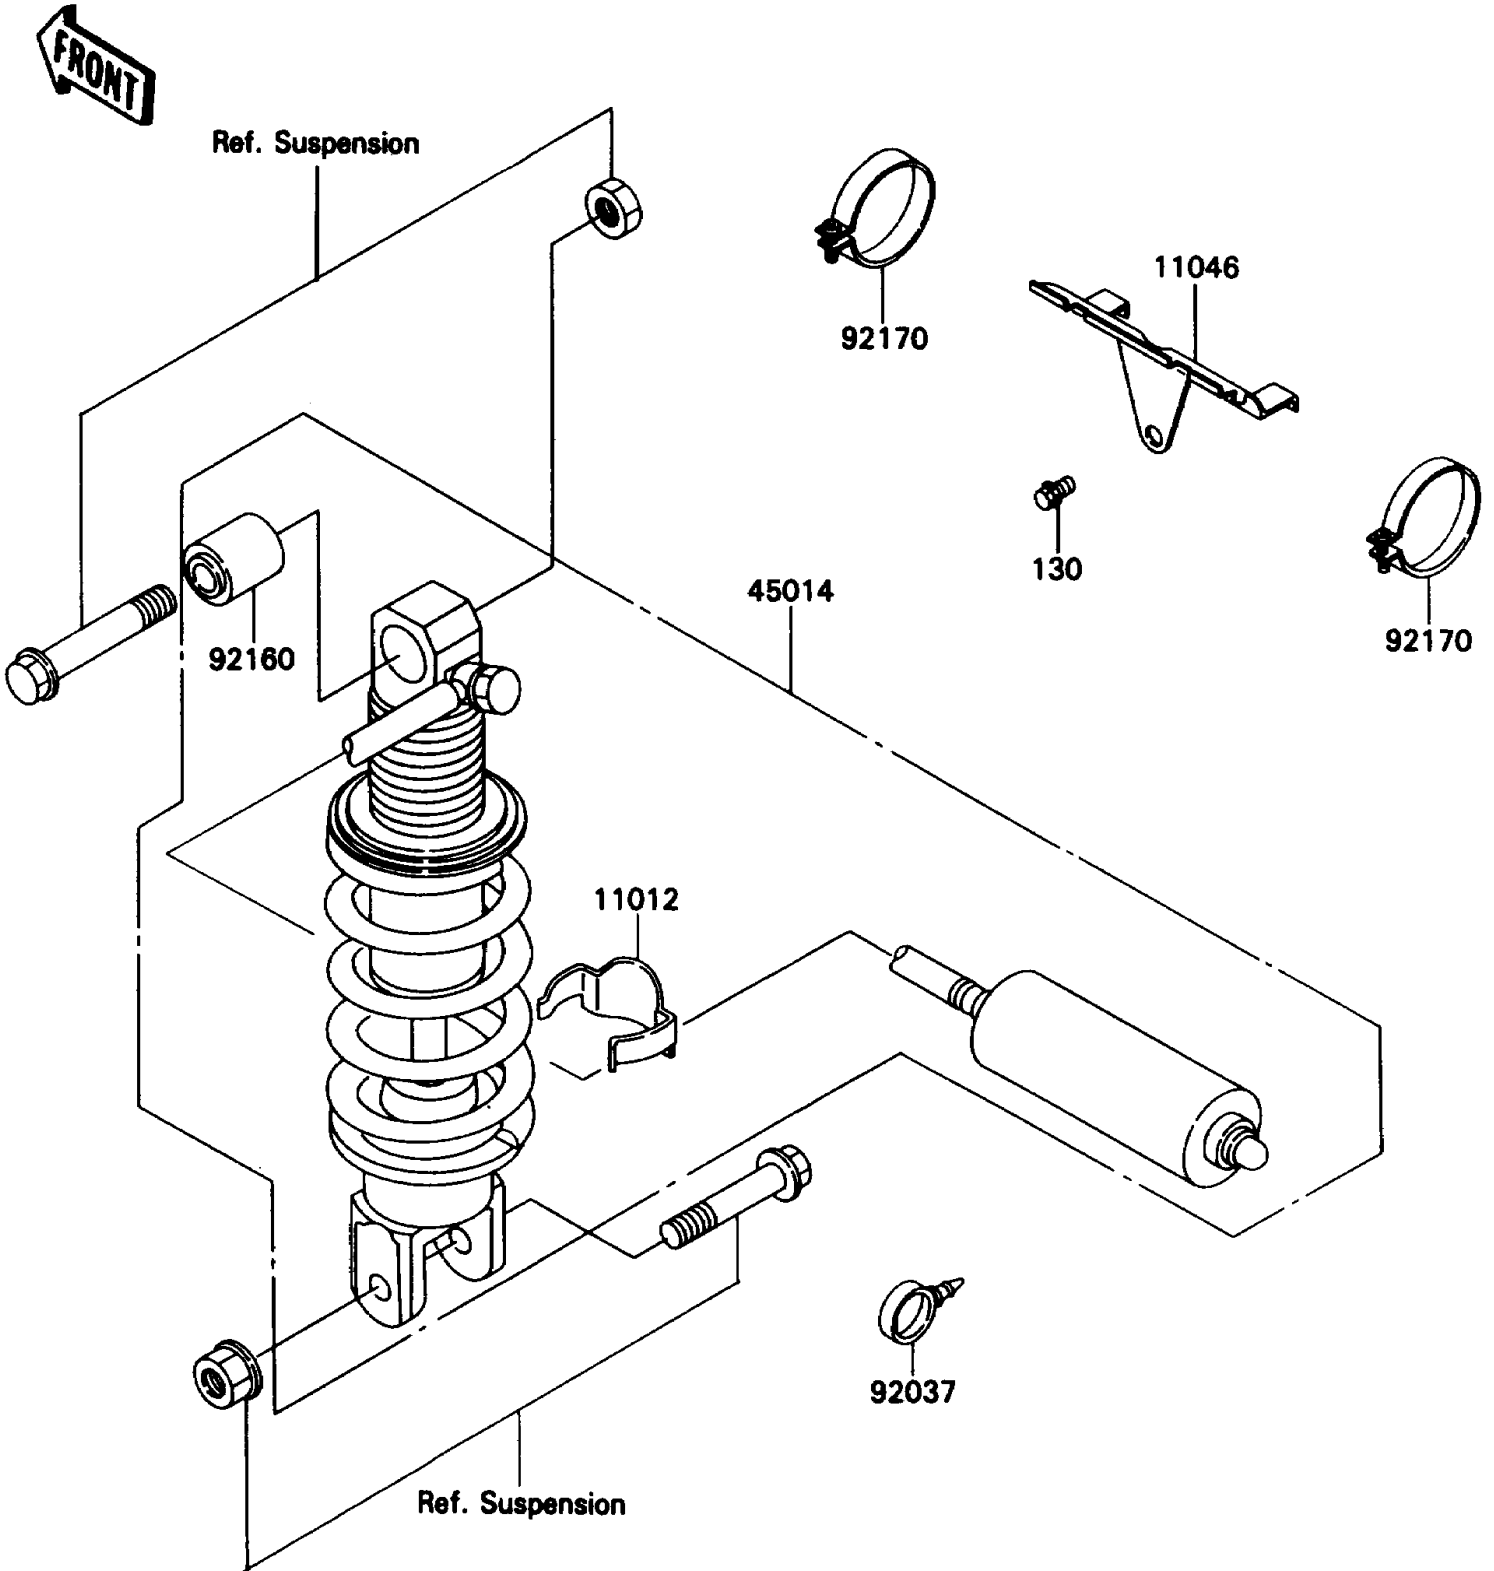

1992 Ninja® ZX™ -11 PARTS DIAGRAM

Shock Absorber

F2280

1992 Ninja® ZX™ -11 PARTS LIST

Shock Absorber

ITEM NAME	PART NUMBER	QUANTITY
CAP,SHOCKABSORBER (Ref # 11012)	11012-1398	1
BRACKET,GAS TANK (Ref # 11046)	11046-1935	1
SHOCKABSORBER (Ref # 45014)	45014-1465	1
CLAMP,HOSE (Ref # 92037)	92037-1827	2
DAMPER,SHOCKABSORBER (Ref # 92160)	92160-1161	1
CLAMP (Ref # 92170)	92170-1280	2
BOLT-FLANGED,6X14,BLACK (Ref # 130)	130J0614	1