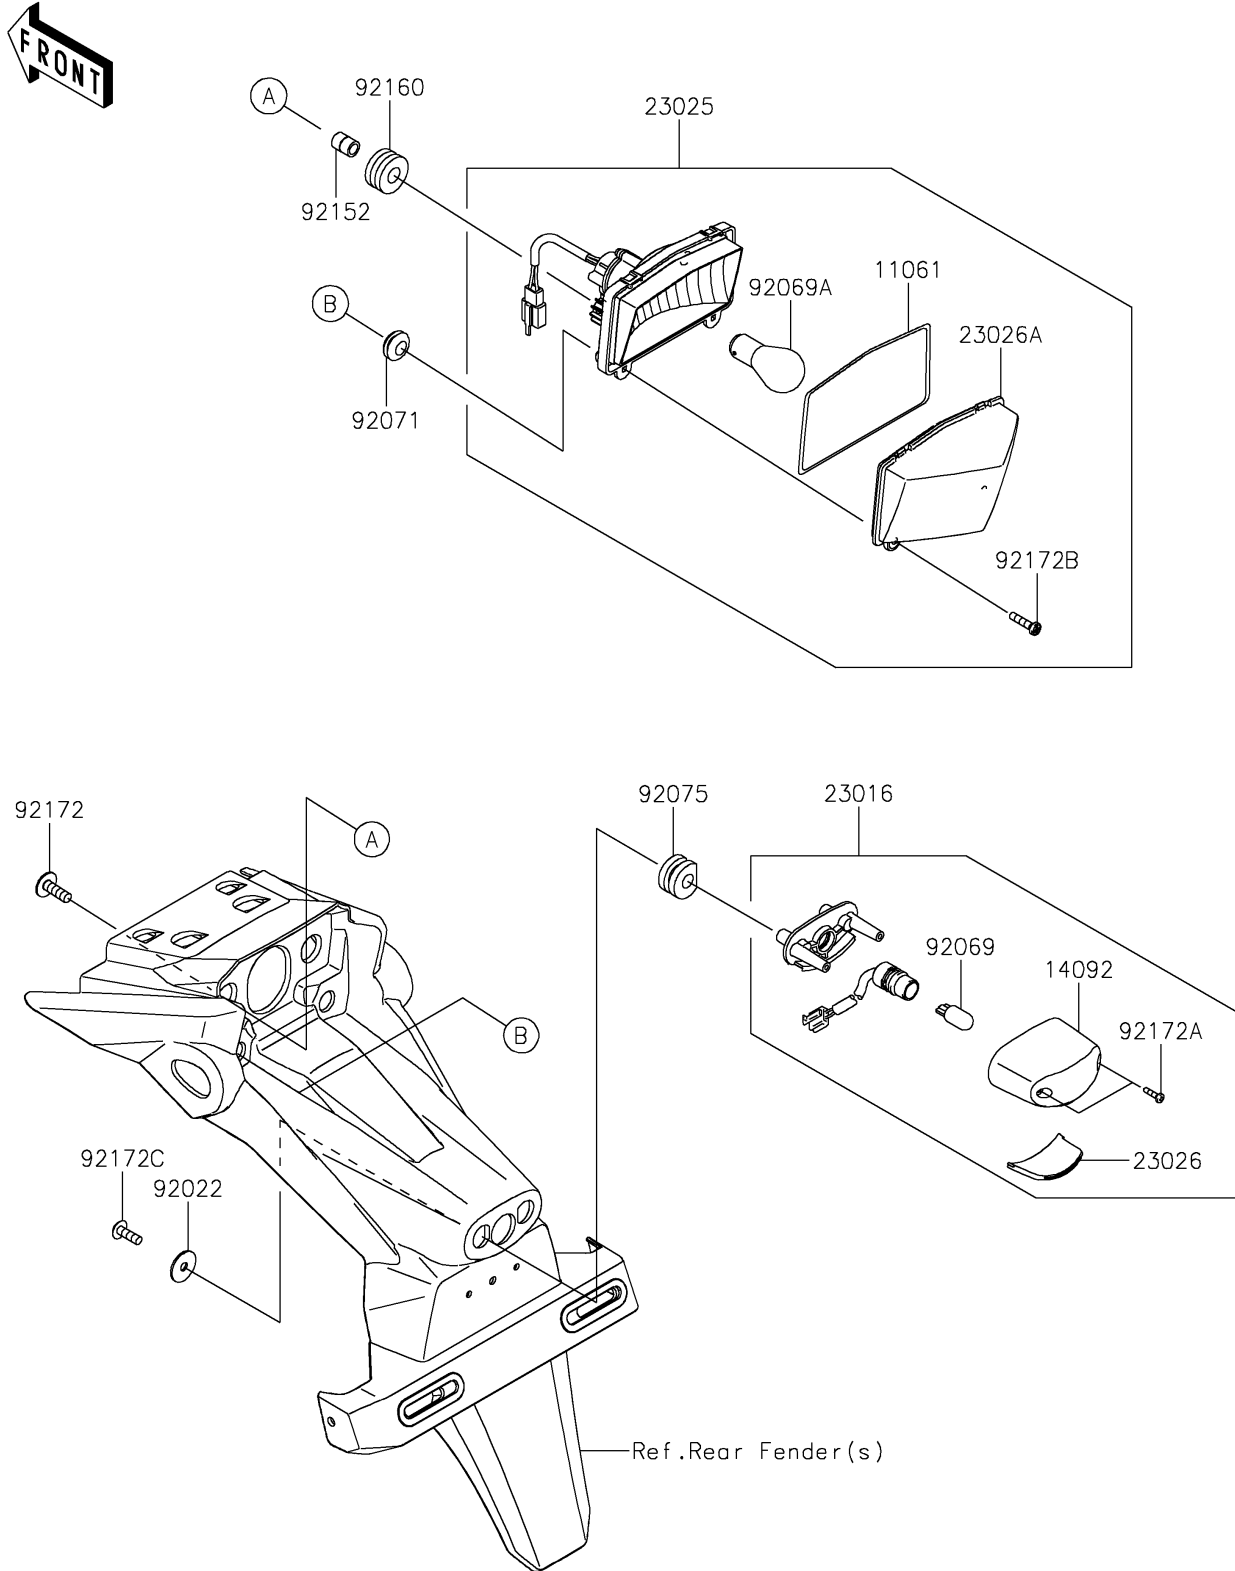

2025 KLX300SM PARTS DIAGRAM

Taillight(s)

F2720

2025 KLX300SM PARTS LIST

Taillight(s)

ITEM NAME	PART NUMBER	QUANTITY
GASKET,TAIL LAMP LENS (Ref # 11061)	11061-0393	1
COVER,LICENSE LAMP (Ref # 14092)	14092-0001	1
LAMP-ASSY,LICENCE (Ref # 23016)	23016-0657	1
LAMP-TAIL (Ref # 23025)	23025-0392	1
LENS,LICENCE LAMP (Ref # 23026)	23026-0035	1
LENS,TAIL LAMP (Ref # 23026A)	23026-0036	1
WASHER,5.5X20X1.2 (Ref # 92022)	92022-104	2
BULB,12V 5W (Ref # 92069)	92069-1016	1
BULB,12V 21/5W (Ref # 92069A)	92069-1084	1
GROMMET (Ref # 92071)	92071-024	2
DAMPER (Ref # 92075)	92075-1870	2
COLLAR,6.8X10X13.5 (Ref # 92152)	92152-3818	2
DAMPER (Ref # 92160)	92160-1162	2
SCREW,6X18 (Ref # 92172)	92172-0192	2
SCREW,TAPPING,2.9X13 (Ref # 92172A)	92172-0343	2
SCREW,4.2X19 (Ref # 92172B)	92172-0411	2
SCREW,TAPPING,5X16 (Ref # 92172C)	92172-0427	2