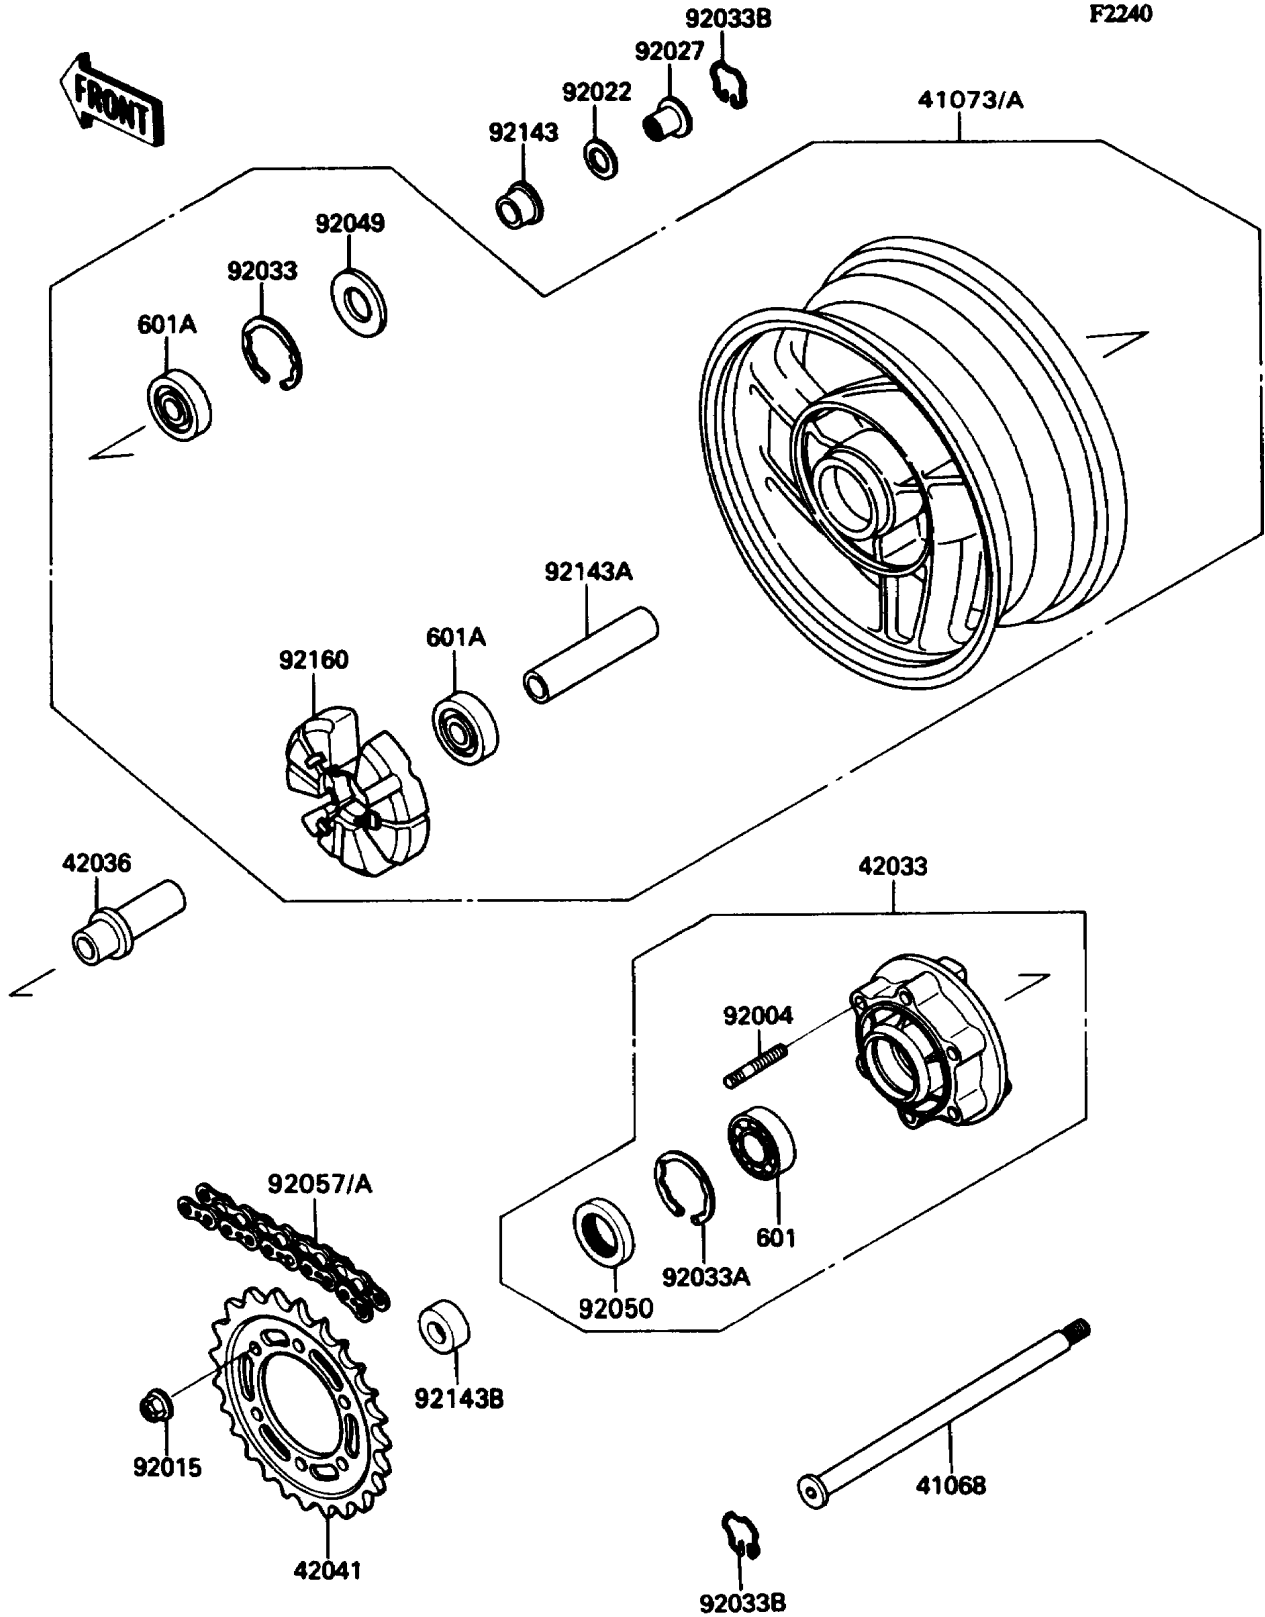

# 1992 Ninja® ZX™ -11 PARTS DIAGRAM

Rear Hub

# 1992 Ninja® ZX™ -11 PARTS LIST

## Rear Hub

ITEM NAME	PART NUMBER	QUANTITY
AXLE (Ref # 41068)	41068-1312	1
WHEEL-ASSY,RR,GRAY (Ref # 41073A)	41073-1464-JF	1
COUPLING-ASSY,RR HUB,G.GRAY (Ref # 42033)	42033-1133-GD	1
SLEEVE,RR AXLE,L=62 (Ref # 42036)	42036-1229	1
SPROCKET-HUB,45T (Ref # 42041)	42041-1283	1
STUD,10X24 (Ref # 92004)	92004-1146	6
NUT,10MM (Ref # 92015)	92015-1720	6
WASHER,23X32X2.3 (Ref # 92022)	92022-1618	1
COLLAR,RR AXLE,L=28 (Ref # 92027)	92027-1810	1
RING-SNAP,52MM (Ref # 92033)	92033-1043	1
RING-SNAP,62MM (Ref # 92033A)	92033-1044	1
RING-SNAP,RR AXLE (Ref # 92033B)	92033-1156	2
SEAL-OIL,28X52X5 (Ref # 92049)	92049-1061	1
SEAL-OIL,AJN40627 (Ref # 92050)	92050-027	1
CHAIN,DRIVE,EK50UV-XX110L (Ref # 92057A)	92057-1325	1
COLLAR,L=23 (Ref # 92143)	92143-1042	1
COLLAR,RR HUB,L=99 (Ref # 92143A)	92143-1384	1
COLLAR,RR AXLE,L=12 (Ref # 92143B)	92143-1385	1
DAMPER,SHOCK,RR HUB (Ref # 92160)	92160-1051	1
BEARING-BALL,#6206UUC3 (Ref # 601)	601B6206UU	1
BEARING-BALL,#6304UUC3 (Ref # 601A)	601B6304UU	2