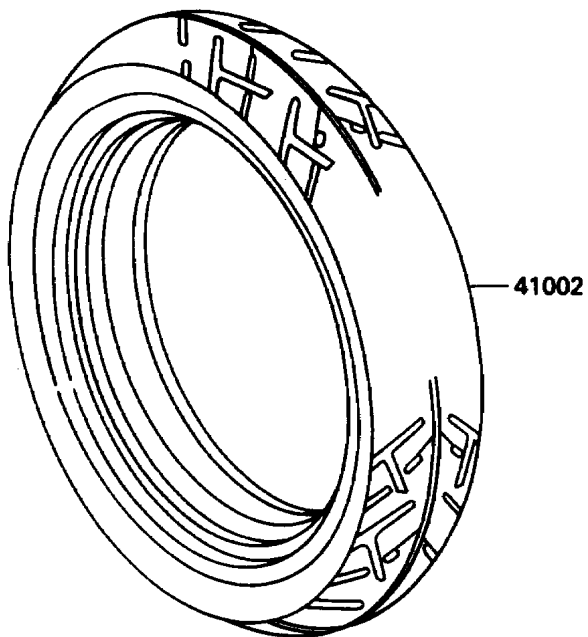

## 1992 Ninja® ZX™-11 PARTS DIAGRAM

Tire

F2210

## 1992 Ninja® ZX™-11 PARTS LIST

Tire

ITEM NAME	PART NUMBER	QUANTITY
VALVE,TIRE (Ref # 16126)	16126-1140	1
TIRE,FR,120/70VR17-V290(D) (Ref # 41002)	41002-1789	1
TIRE,RR,170/60VR17-V290(D) (Ref # 41002A)	41002-1790	1
BALANCER-WHEEL,10G,SILVER (Ref # 41075)	41075-1014	1
BALANCER-WHEEL,20G,SILVER (Ref # 41075A)	41075-1015	1
BALANCER-WHEEL,30G,SILVER (Ref # 41075B)	41075-1016	1