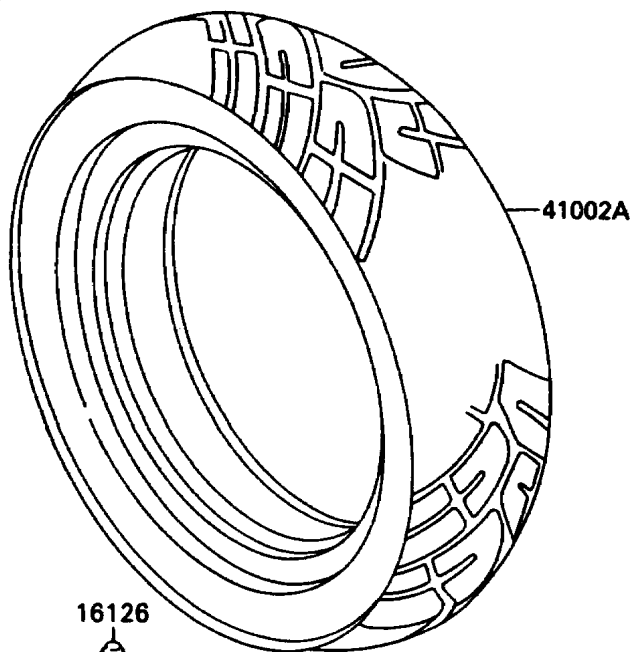

## 1992 Ninja® ZX™-11 PARTS DIAGRAM

Tire

F2210

## 1992 Ninja® ZX™-11 PARTS LIST

Tire

ITEM NAME	PART NUMBER	QUANTITY
VALVE,TIRE (Ref # 16126)	16126-1140	1
TIRE,FR,120/70VR17-V290(D) (Ref # 41002)	41002-1789	1
TIRE,RR,170/60VR17-V290(D) (Ref # 41002A)	41002-1790	1
BALANCER-WHEEL,10G,SILVER (Ref # 41075)	41075-1014	1
BALANCER-WHEEL,20G,SILVER (Ref # 41075A)	41075-1015	1
BALANCER-WHEEL,30G,SILVER (Ref # 41075B)	41075-1016	1