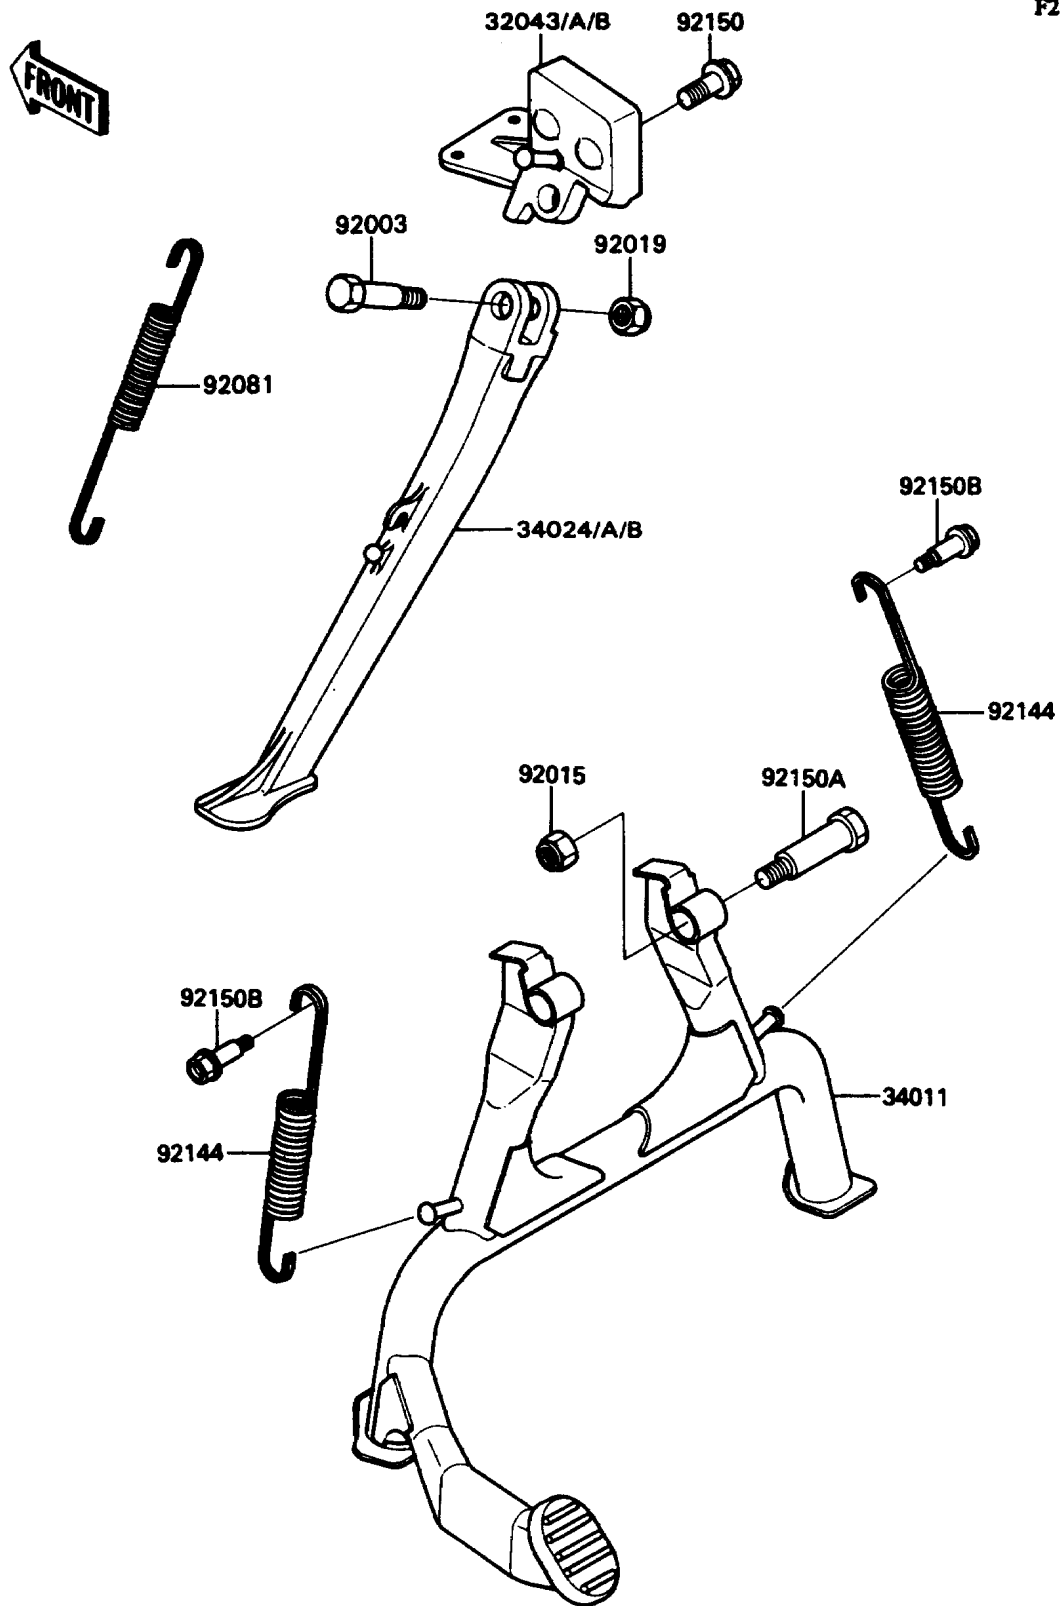

1992 Ninja® ZX™-11 PARTS DIAGRAM

Stand

F2190

1992 Ninja® ZX™-11 PARTS LIST

Stand

ITEM NAME	PART NUMBER	QUANTITY
BRACKET-STAND,SIDE,BLACK (Ref # 32043B)	32043-1344-10	1
STAND-CENTER (Ref # 34011)	34011-1145	1
STAND-SIDE,BLACK (Ref # 34024B)	34024-1249-10	1
BOLT,SIDE STAND (Ref # 92003)	92003-079	1
NUT,LOCK,10MM,BLACK (Ref # 92015)	92015-1188	1
NUT,LOCK,10MM (Ref # 92019)	92019-021	1
SPRING,SIDE STAND (Ref # 92081)	92081-1676	1
SPRING,CENTER STAND (Ref # 92144)	92144-1334	1
BOLT,FLANGED,10X25 (Ref # 92150)	92150-1065	1
BOLT,CENTER STAND,10MM (Ref # 92150A)	92150-1112	1
BOLT,6MM (Ref # 92150B)	92150-1113	1