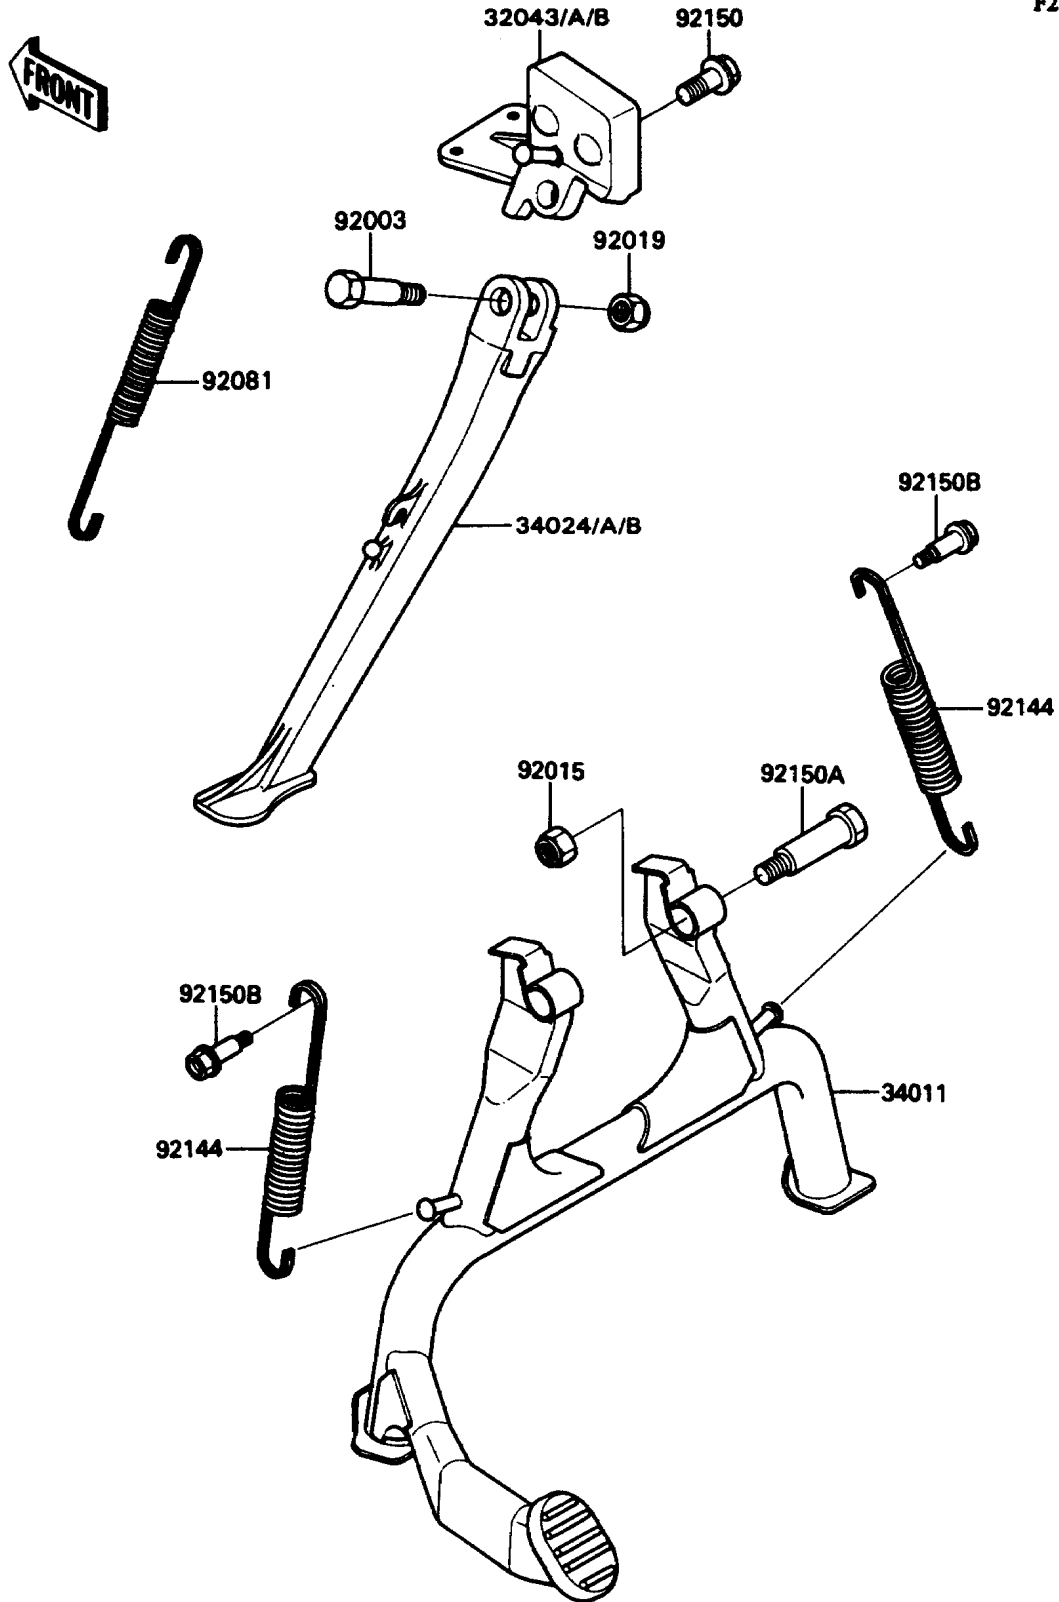

1992 Ninja® ZX™ -11 PARTS DIAGRAM

Stand

F2190

1992 Ninja® ZX™ -11 PARTS LIST

Stand

ITEM NAME	PART NUMBER	QUANTITY
BRACKET-STAND,SIDE,BLACK (Ref # 32043B)	32043-1344-10	1
STAND-CENTER (Ref # 34011)	34011-1145	1
STAND-SIDE,BLACK (Ref # 34024B)	34024-1249-10	1
BOLT,SIDE STAND (Ref # 92003)	92003-079	1
NUT,LOCK,10MM,BLACK (Ref # 92015)	92015-1188	2
NUT,LOCK,10MM (Ref # 92019)	92019-021	1
SPRING,SIDE STAND (Ref # 92081)	92081-1676	1
SPRING,CENTER STAND (Ref # 92144)	92144-1334	2
BOLT,FLANGED,10X25 (Ref # 92150)	92150-1065	2
BOLT,CENTER STAND,10MM (Ref # 92150A)	92150-1112	2
BOLT,6MM (Ref # 92150B)	92150-1113	2