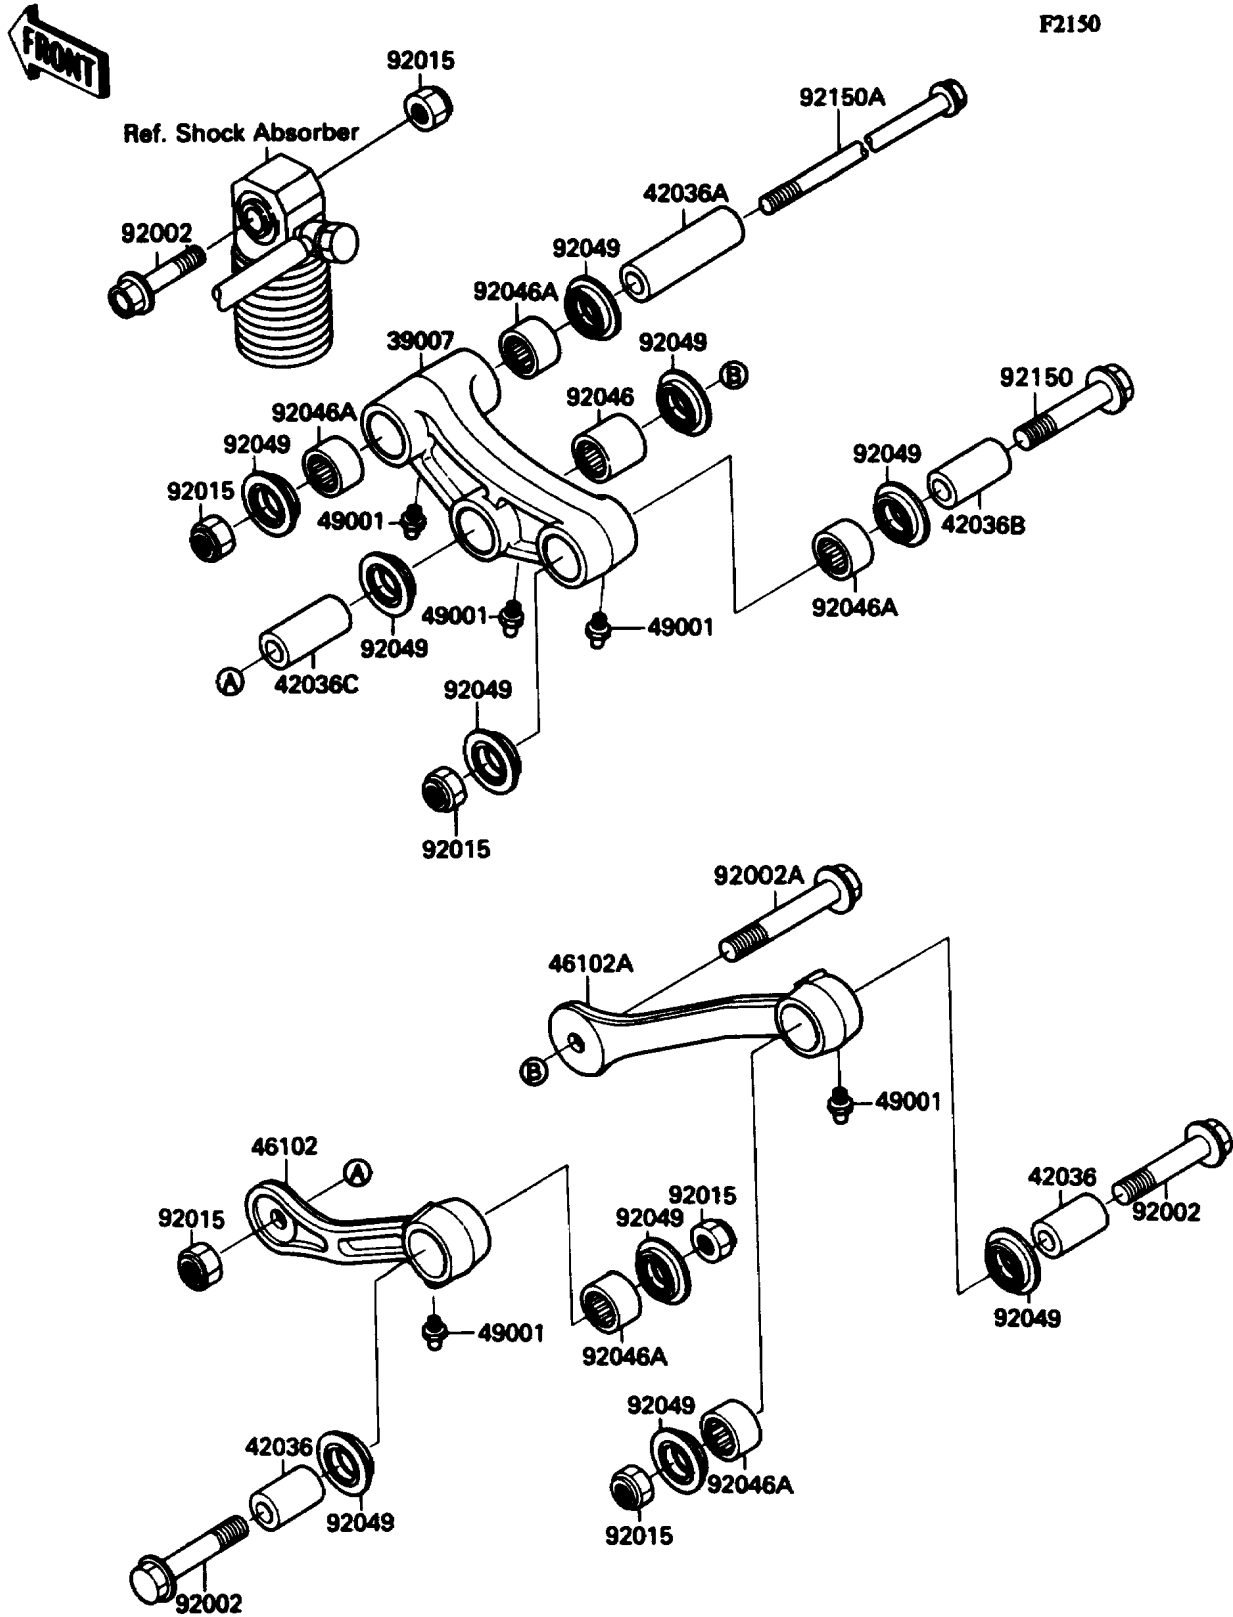

1992 Ninja® ZX™-11 PARTS DIAGRAM

Suspension

1992 Ninja® ZX™-11 PARTS LIST

Suspension

ITEM NAME	PART NUMBER	QUANTITY
ARM-SUSP,UNI TRAK (Ref # 39007)	39007-1107	1
SLEEVE,ARM,RR (Ref # 42036)	42036-1077	1
SLEEVE,ARM,CNT (Ref # 42036A)	42036-1079	1
SLEEVE,12.1X20X40 (Ref # 42036B)	42036-1108	1
SLEEVE,12.1X20X50 (Ref # 42036C)	42036-1111	1
ROD,SUSPENSION,LH (Ref # 46102)	46102-1248	1
ROD,SUSPENSION,RH (Ref # 46102A)	46102-1249	1
NIPPLE-GREASE (Ref # 49001)	49001-1051	1
BOLT,FLANGED,12X60 (Ref # 92002)	92002-1464	1
BOLT,SUSPENSION ARM,12MM (Ref # 92002A)	92002-1785	1
NUT,LOCK,12MM,BLACK (Ref # 92015)	92015-1190	1
BEARING-NEEDLE,BM202726 (Ref # 92046)	92046-1110	1
BEARING-NEEDLE,BM202715 (Ref # 92046A)	92046-1112	1
SEAL-OIL,ARM,CNT (Ref # 92049)	92049-1109	1
BOLT,FLANGED,12X70 (Ref # 92150)	92150-1115	1
BOLT,FLANGED,12X165 (Ref # 92150A)	92150-1116	1