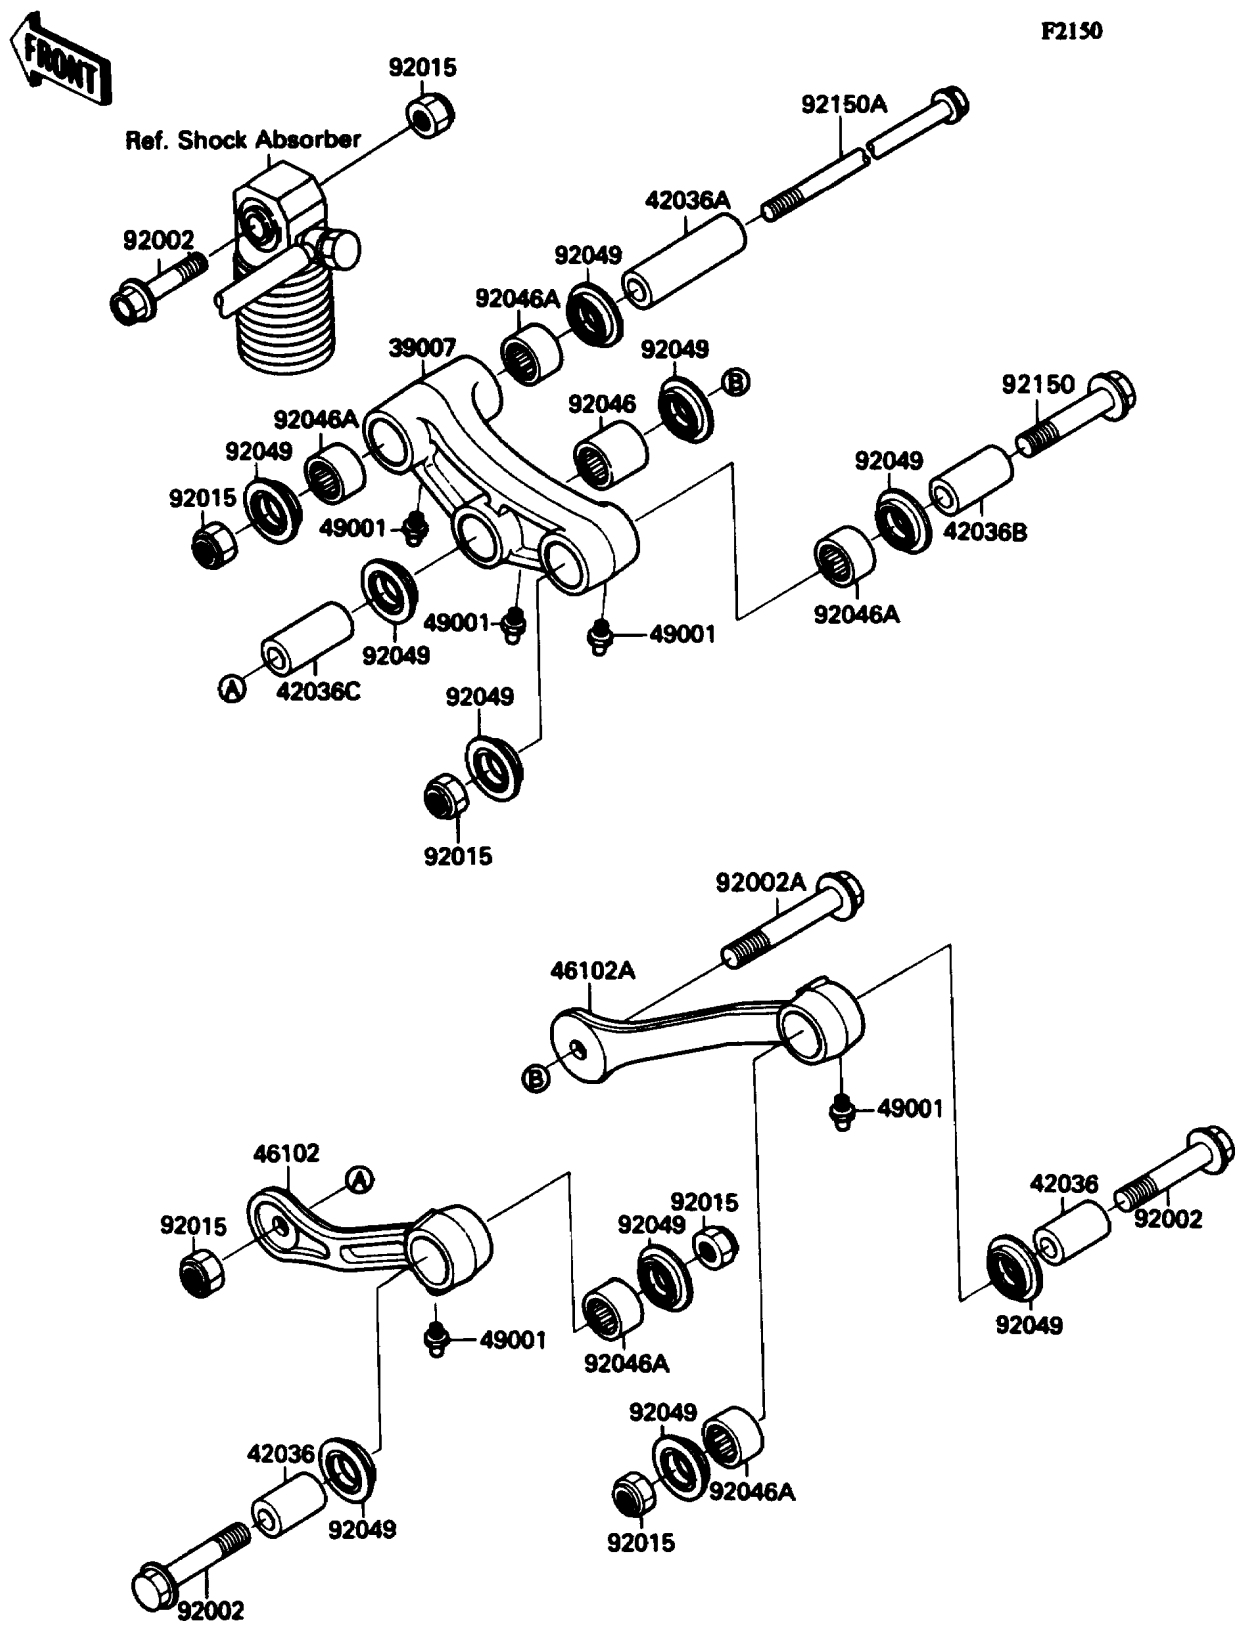

1992 Ninja® ZX™ -11 PARTS DIAGRAM

Suspension

1992 Ninja® ZX™ -11 PARTS LIST

Suspension

ITEM NAME	PART NUMBER	QUANTITY
ARM-SUSP,UNI TRAK (Ref # 39007)	39007-1107	1
SLEEVE,ARM,RR (Ref # 42036)	42036-1077	2
SLEEVE,ARM,CNT (Ref # 42036A)	42036-1079	1
SLEEVE,12.1X20X40 (Ref # 42036B)	42036-1108	1
SLEEVE,12.1X20X50 (Ref # 42036C)	42036-1111	1
ROD,SUSPENSION,LH (Ref # 46102)	46102-1248	1
ROD,SUSPENSION,RH (Ref # 46102A)	46102-1249	1
NIPPLE-GREASE (Ref # 49001)	49001-1051	5
BOLT,FLANGED,12X60 (Ref # 92002)	92002-1464	3
BOLT,SUSPENSION ARM,12MM (Ref # 92002A)	92002-1785	1
NUT,LOCK,12MM,BLACK (Ref # 92015)	92015-1190	6
BEARING-NEEDLE,BM202726 (Ref # 92046)	92046-1110	1
BEARING-NEEDLE,BM202715 (Ref # 92046A)	92046-1112	5
SEAL-OIL,ARM,CNT (Ref # 92049)	92049-1109	10
BOLT,FLANGED,12X70 (Ref # 92150)	92150-1115	1
BOLT,FLANGED,12X165 (Ref # 92150A)	92150-1116	1