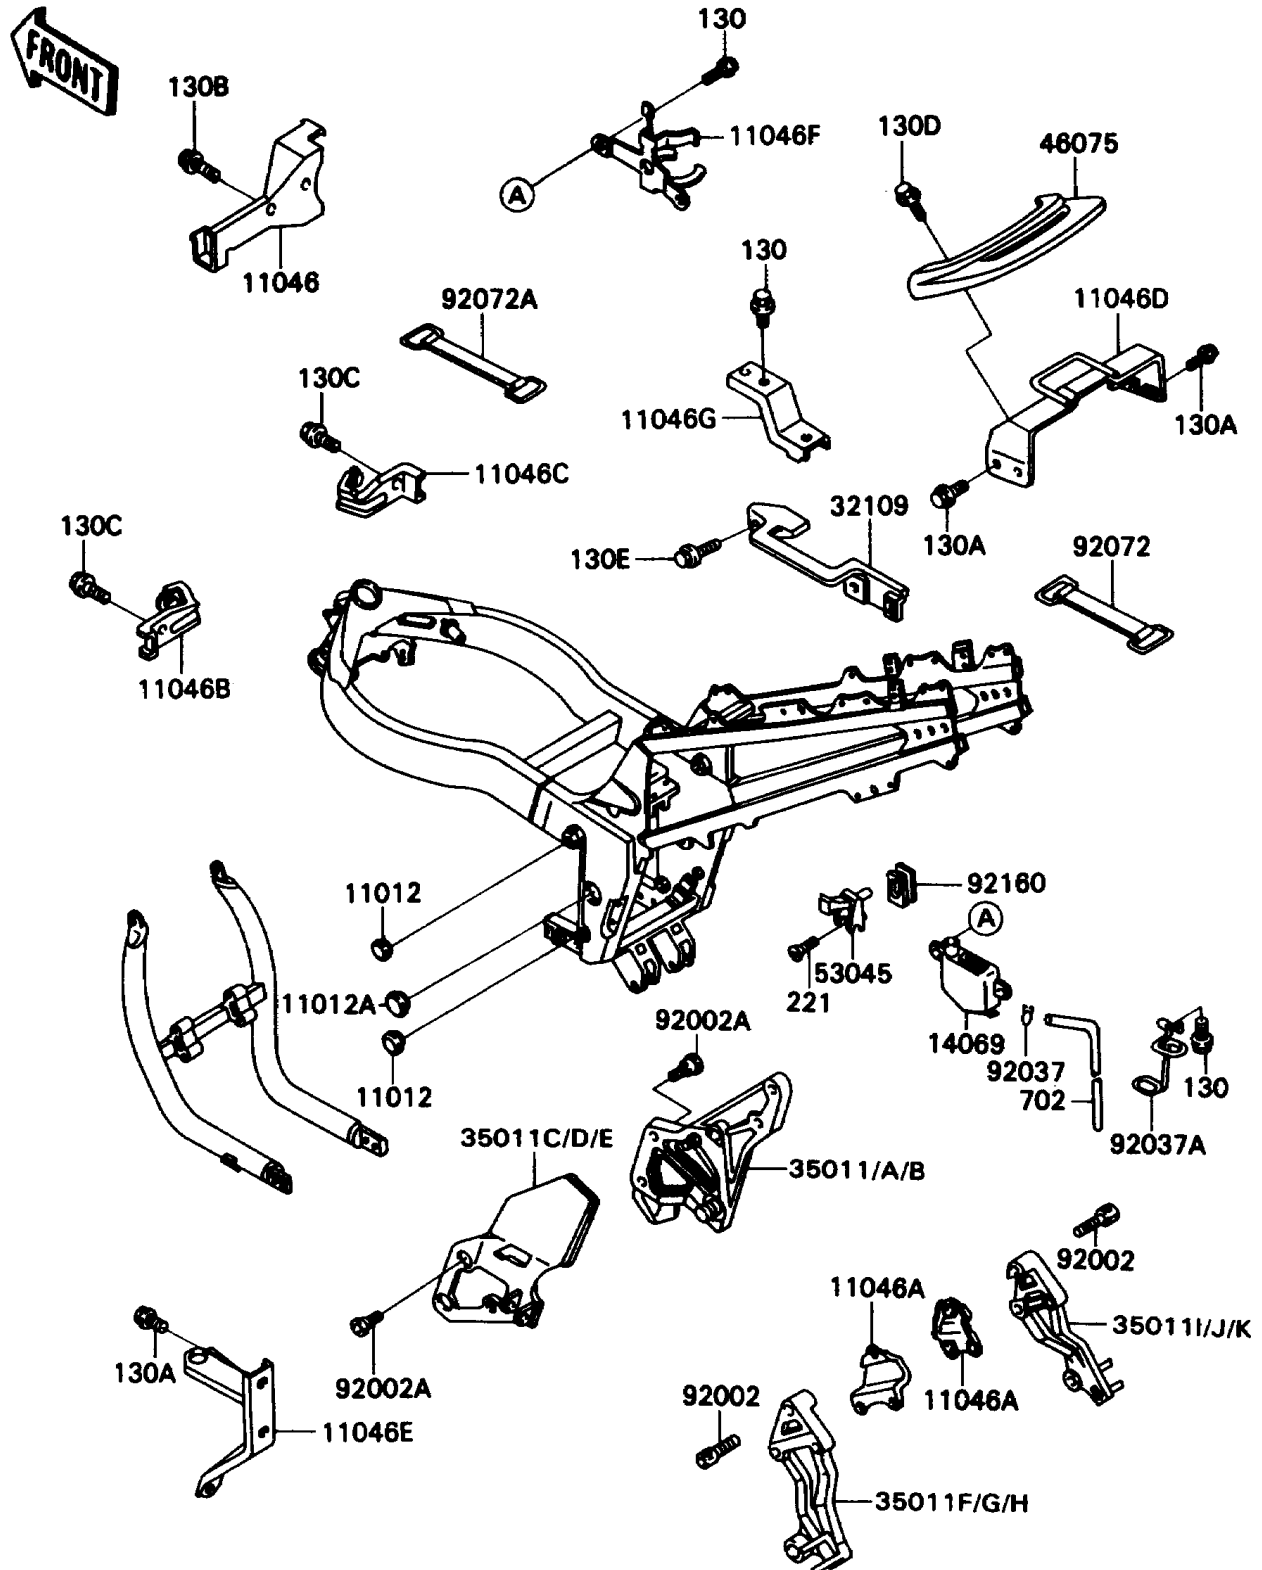

1992 Ninja® ZX™-11 PARTS DIAGRAM

Battery Case

F2132

1992 Ninja® ZX™-11 PARTS LIST

Battery Case

ITEM NAME	PART NUMBER	QUANTITY
CAP (Ref # 11012)	11012-1460	1
CAP (Ref # 11012A)	11012-1657	1
BRACKET,FUEL PUMP (Ref # 11046)	11046-1262	1
BRACKET,MUFFLER STAY (Ref # 11046A)	11046-1722	1
BRACKET,RADIATOR,LH (Ref # 11046B)	11046-1890	1
BRACKET,RADIATOR,RH (Ref # 11046C)	11046-1891	1
BRACKET,TAIL GRIP (Ref # 11046D)	11046-1934	1
BRACKET,OIL COOLER (Ref # 11046E)	11046-1936	1
BRACKET,RETURN PUMP (Ref # 11046F)	11046-1952	1
BRACKET,RR FENDER,FR (Ref # 11046G)	11046-1975	1
BREATHER (Ref # 14069)	14069-1054	1
GRIP-FRAME (Ref # 32109)	32109-1198	1
STAY,STEP HOLDER,RH,BLACK (Ref # 35011B)	35011-1417-10	1
STAY,STEP HOLDER,LH,BLACK (Ref # 35011E)	35011-1520-10	1
STAY,RR,LH,BLACK (Ref # 35011H)	35011-1521-10	1
STAY,RR,RH,BLACK (Ref # 35011K)	35011-1522-10	1
GRIP,TAIL,EBONY (Ref # 46075)	46075-1091-H8	1
HOOK-ASSY,ROPE (Ref # 53045)	53045-1057	1
BOLT,SOCKET,8X22 (Ref # 92002)	92002-1334	1
BOLT,SOCKET,8X20 (Ref # 92002A)	92002-1493	1
CLAMP,TUBE (Ref # 92037)	92037-147	1
CLAMP,HOSE (Ref # 92037A)	92037-1875	1
BAND,L=90 (Ref # 92072)	92072-045	1
BAND,BATTERY (Ref # 92072A)	92072-1188	1
DAMPER,ROPE HOOK (Ref # 92160)	92160-1042	1
BOLT-FLANGED (Ref # 130)	130J0610	1
BOLT-FLANGED,6X14,BLACK (Ref # 130A)	130J0614	1
BOLT-FLANGED,6X16,BLACK (Ref # 130B)	130J0616	1
BOLT-FLANGED (Ref # 130C)	130J0812	1

1992 Ninja® ZX™-11 PARTS LIST

Battery Case

ITEM NAME	PART NUMBER	QUANTITY
BOLT-FLANGED,8X20 (Ref # 130D)	130J0820	1
BOLT-FLANGED,8X25,BLACK (Ref # 130E)	130J0825	1
SCREW-CSK-CROS (Ref # 221)	221E0625	1
TUBE-RUBBER,7X10X380 (Ref # 702)	702A07380	1