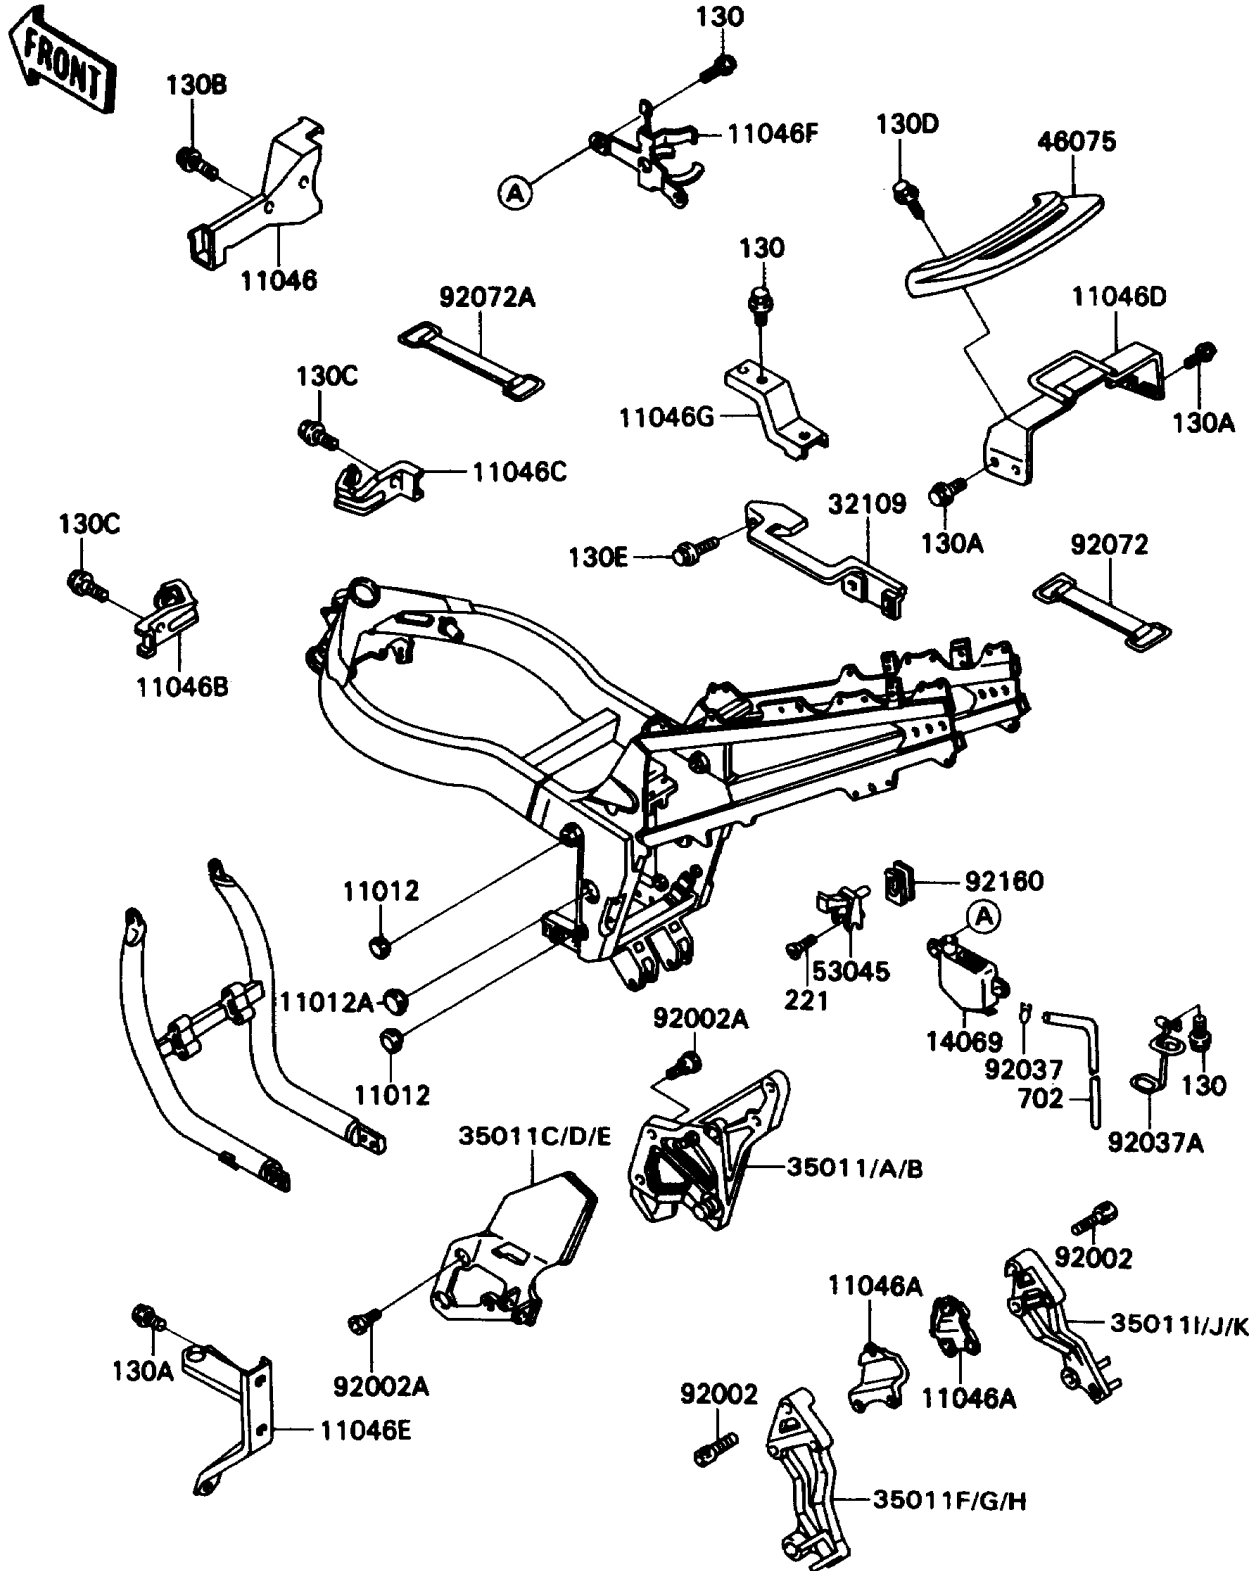

# 1992 Ninja® ZX™-11 PARTS DIAGRAM

Battery Case

F2132

# 1992 Ninja® ZX™ -11 PARTS LIST

## Battery Case

ITEM NAME	PART NUMBER	QUANTITY
CAP (Ref # 11012)	11012-1460	4
CAP (Ref # 11012A)	11012-1657	2
BRACKET,FUEL PUMP (Ref # 11046)	11046-1262	1
BRACKET,MUFFLER STAY (Ref # 11046A)	11046-1722	2
BRACKET,RADIATOR,LH (Ref # 11046B)	11046-1890	1
BRACKET,RADIATOR,RH (Ref # 11046C)	11046-1891	1
BRACKET,TAIL GRIP (Ref # 11046D)	11046-1934	1
BRACKET,OIL COOLER (Ref # 11046E)	11046-1936	1
BRACKET,RETURN PUMP (Ref # 11046F)	11046-1952	1
BRACKET,RR FENDER,FR (Ref # 11046G)	11046-1975	1
BREATHER (Ref # 14069)	14069-1054	1
GRIP-FRAME (Ref # 32109)	32109-1198	1
STAY,STEP HOLDER,RH,BLACK (Ref # 35011B)	35011-1417-10	1
STAY,STEP HOLDER,LH,BLACK (Ref # 35011E)	35011-1520-10	1
STAY,RR,LH,BLACK (Ref # 35011H)	35011-1521-10	1
STAY,RR,RH,BLACK (Ref # 35011K)	35011-1522-10	1
GRIP,TAIL,EBONY (Ref # 46075)	46075-1091-H8	1
HOOK-ASSY,ROPE (Ref # 53045)	53045-1057	4
BOLT,SOCKET,8X22 (Ref # 92002)	92002-1334	6
BOLT,SOCKET,8X20 (Ref # 92002A)	92002-1493	4
CLAMP,TUBE (Ref # 92037)	92037-147	1
CLAMP,HOSE (Ref # 92037A)	92037-1875	1
BAND,L=90 (Ref # 92072)	92072-045	1
BAND,BATTERY (Ref # 92072A)	92072-1188	1
DAMPER,ROPE HOOK (Ref # 92160)	92160-1042	4
BOLT-FLANGED (Ref # 130)	130J0610	5
BOLT-FLANGED,6X14,BLACK (Ref # 130A)	130J0614	6
BOLT-FLANGED,6X16,BLACK (Ref # 130B)	130J0616	2
BOLT-FLANGED (Ref # 130C)	130J0812	2

## Battery Case

ITEM NAME	PART NUMBER	QUANTITY
BOLT-FLANGED,8X20 (Ref # 130D)	130J0820	2
BOLT-FLANGED,8X25,BLACK (Ref # 130E)	130J0825	2
SCREW-CSK-CROS (Ref # 221)	221E0625	4
TUBE-RUBBER,7X10X380 (Ref # 702)	702A07380	1