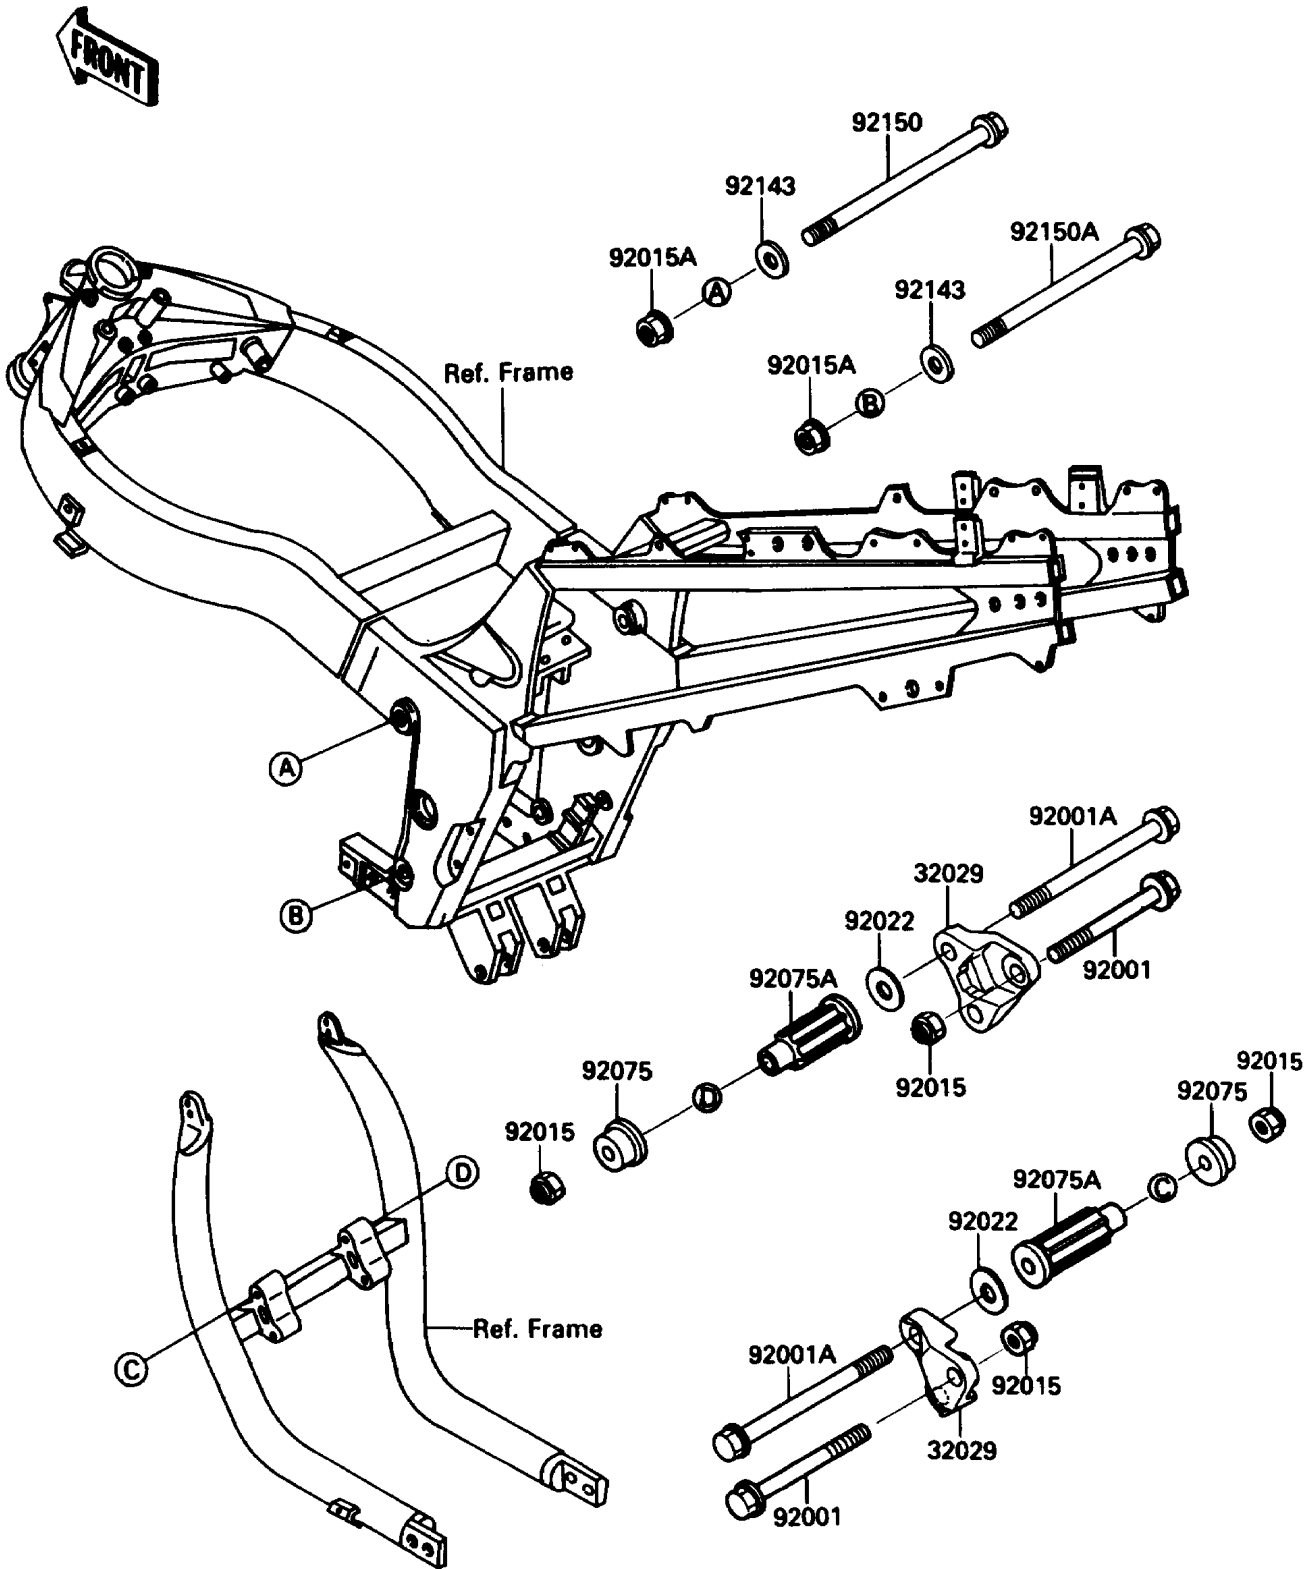

1992 Ninja® ZX™-11 PARTS DIAGRAM

Frame Fitting

F2131

1992 Ninja® ZX™-11 PARTS LIST

Frame Fitting

ITEM NAME	PART NUMBER	QUANTITY
BRACKET-ENGINE (Ref # 32029)	32029-1615	1
BOLT,FLANGED,10X60 (Ref # 92001)	92001-1617	1
BOLT,FLANGED,10X85 (Ref # 92001A)	92001-1619	1
NUT,LOCK,10MM (Ref # 92015)	92015-1429	1
NUT,LOCK,10MM (Ref # 92015A)	92015-1522	1
WASHER,10.5X37X1.6 (Ref # 92022)	92022-1246	1
DAMPER,ENGINE MOUNT,SIDE (Ref # 92075)	92075-1274	1
DAMPER,ENGINE MOUNT,MAIN (Ref # 92075A)	92075-1377	1
COLLAR,10.5X26X5 (Ref # 92143)	92143-1233	1
BOLT,FLANGED,10X225 (Ref # 92150)	92150-1117	1
BOLT,FLANGED,10X220 (Ref # 92150A)	92150-1189	1