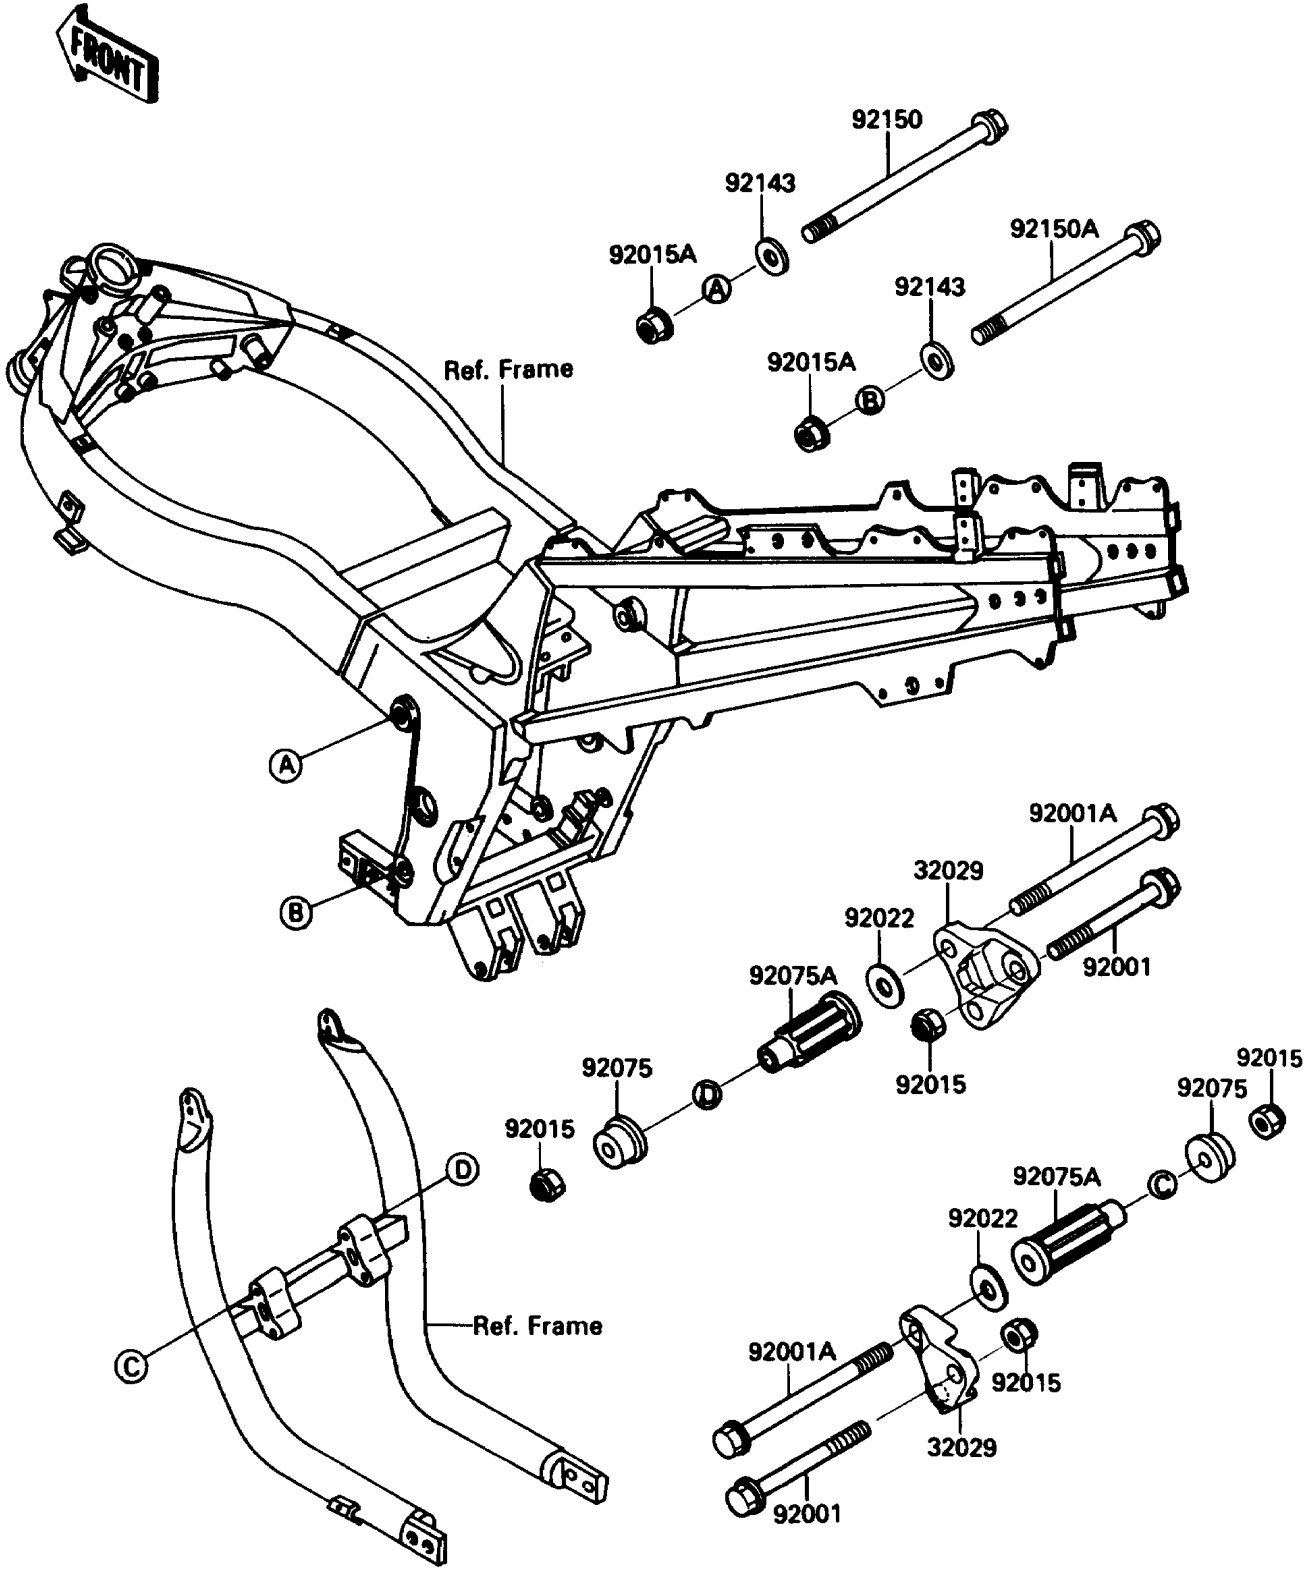

# 1992 Ninja® ZX™ -11 PARTS DIAGRAM

Frame Fitting

F2131

## 1992 Ninja® ZX™ -11 PARTS LIST

### Frame Fitting

ITEM NAME	PART NUMBER	QUANTITY
BRACKET-ENGINE (Ref # 32029)	32029-1615	2
BOLT,FLANGED,10X60 (Ref # 92001)	92001-1617	2
BOLT,FLANGED,10X85 (Ref # 92001A)	92001-1619	4
NUT,LOCK,10MM (Ref # 92015)	92015-1429	6
NUT,LOCK,10MM (Ref # 92015A)	92015-1522	2
WASHER,10.5X37X1.6 (Ref # 92022)	92022-1246	4
DAMPER,ENGINE MOUNT,SIDE (Ref # 92075)	92075-1274	4
DAMPER,ENGINE MOUNT,MAIN (Ref # 92075A)	92075-1377	4
COLLAR,10.5X26X5 (Ref # 92143)	92143-1233	2
BOLT,FLANGED,10X225 (Ref # 92150)	92150-1117	1
BOLT,FLANGED,10X220 (Ref # 92150A)	92150-1189	1