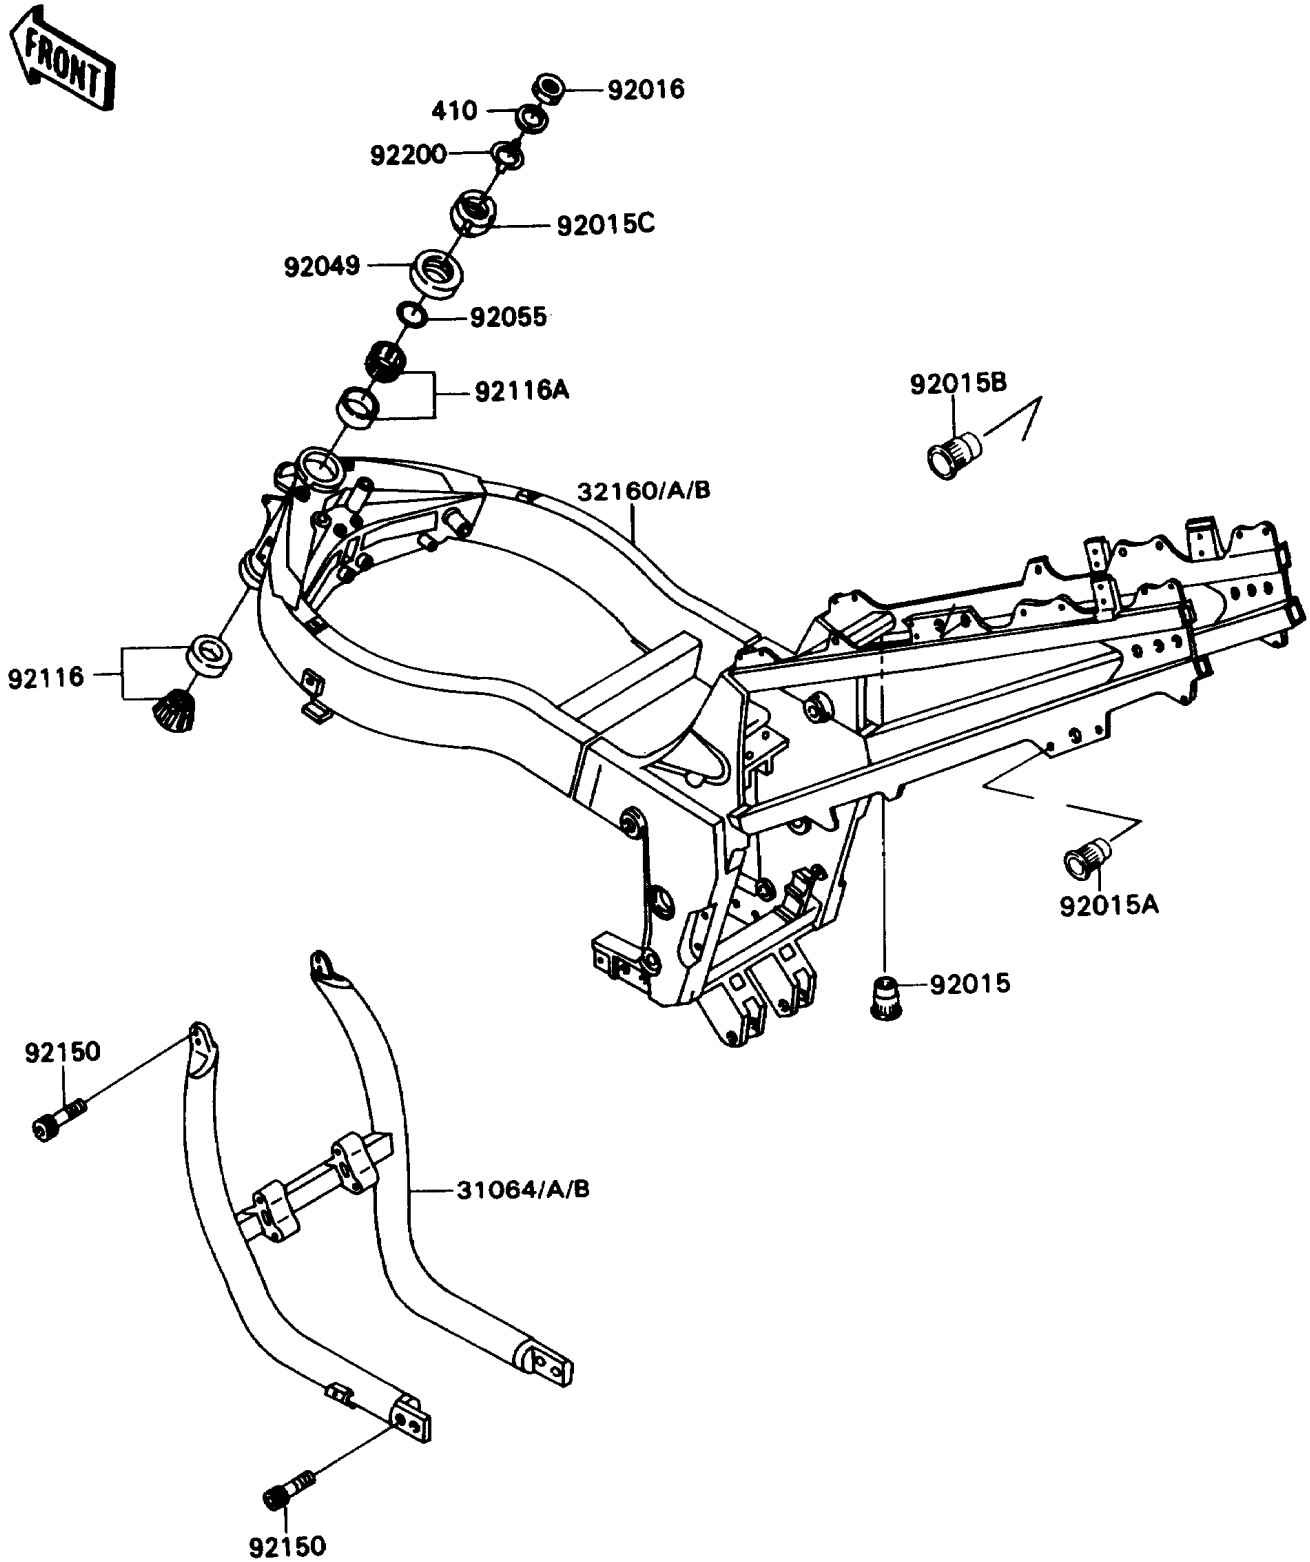

1992 Ninja® ZX™ -11 PARTS DIAGRAM

Frame

F2120

1992 Ninja® ZX™ -11 PARTS LIST

Frame

ITEM NAME	PART NUMBER	QUANTITY
PIPE-COMP,SIDE FRAME,BLACK (Ref # 31064B)	31064-1114-10	1
FRAME-COMP,BLACK (Ref # 32160B)	32160-1108-10	1
NUT,POP,6MM,L=15 (Ref # 92015)	92015-1791	1
NUT,POP,6MM,L=16.5 (Ref # 92015A)	92015-1792	3
NUT,POP,8MM,L=18 (Ref # 92015B)	92015-1794	2
NUT,28MM (Ref # 92015C)	92015-1813	1
NUT,20MM (Ref # 92016)	92016-028	1
SEAL-OIL (Ref # 92049)	92049-1351	1
RING-O (Ref # 92055)	92055-1470	1
BEARING-ROLLER,LWR,32006JR RS (Ref # 92116)	92116-1008	1
BEARING-ROLLER,HR320/28XJE (Ref # 92116A)	92116-1067	1
BOLT,SOCKET,10X30 (Ref # 92150)	92150-1405	8
WASHER,CLAW,20.5X32X2.3 (Ref # 92200)	92200-1041	1
W-PLAIN-S,20MM (Ref # 410)	410F2000	1