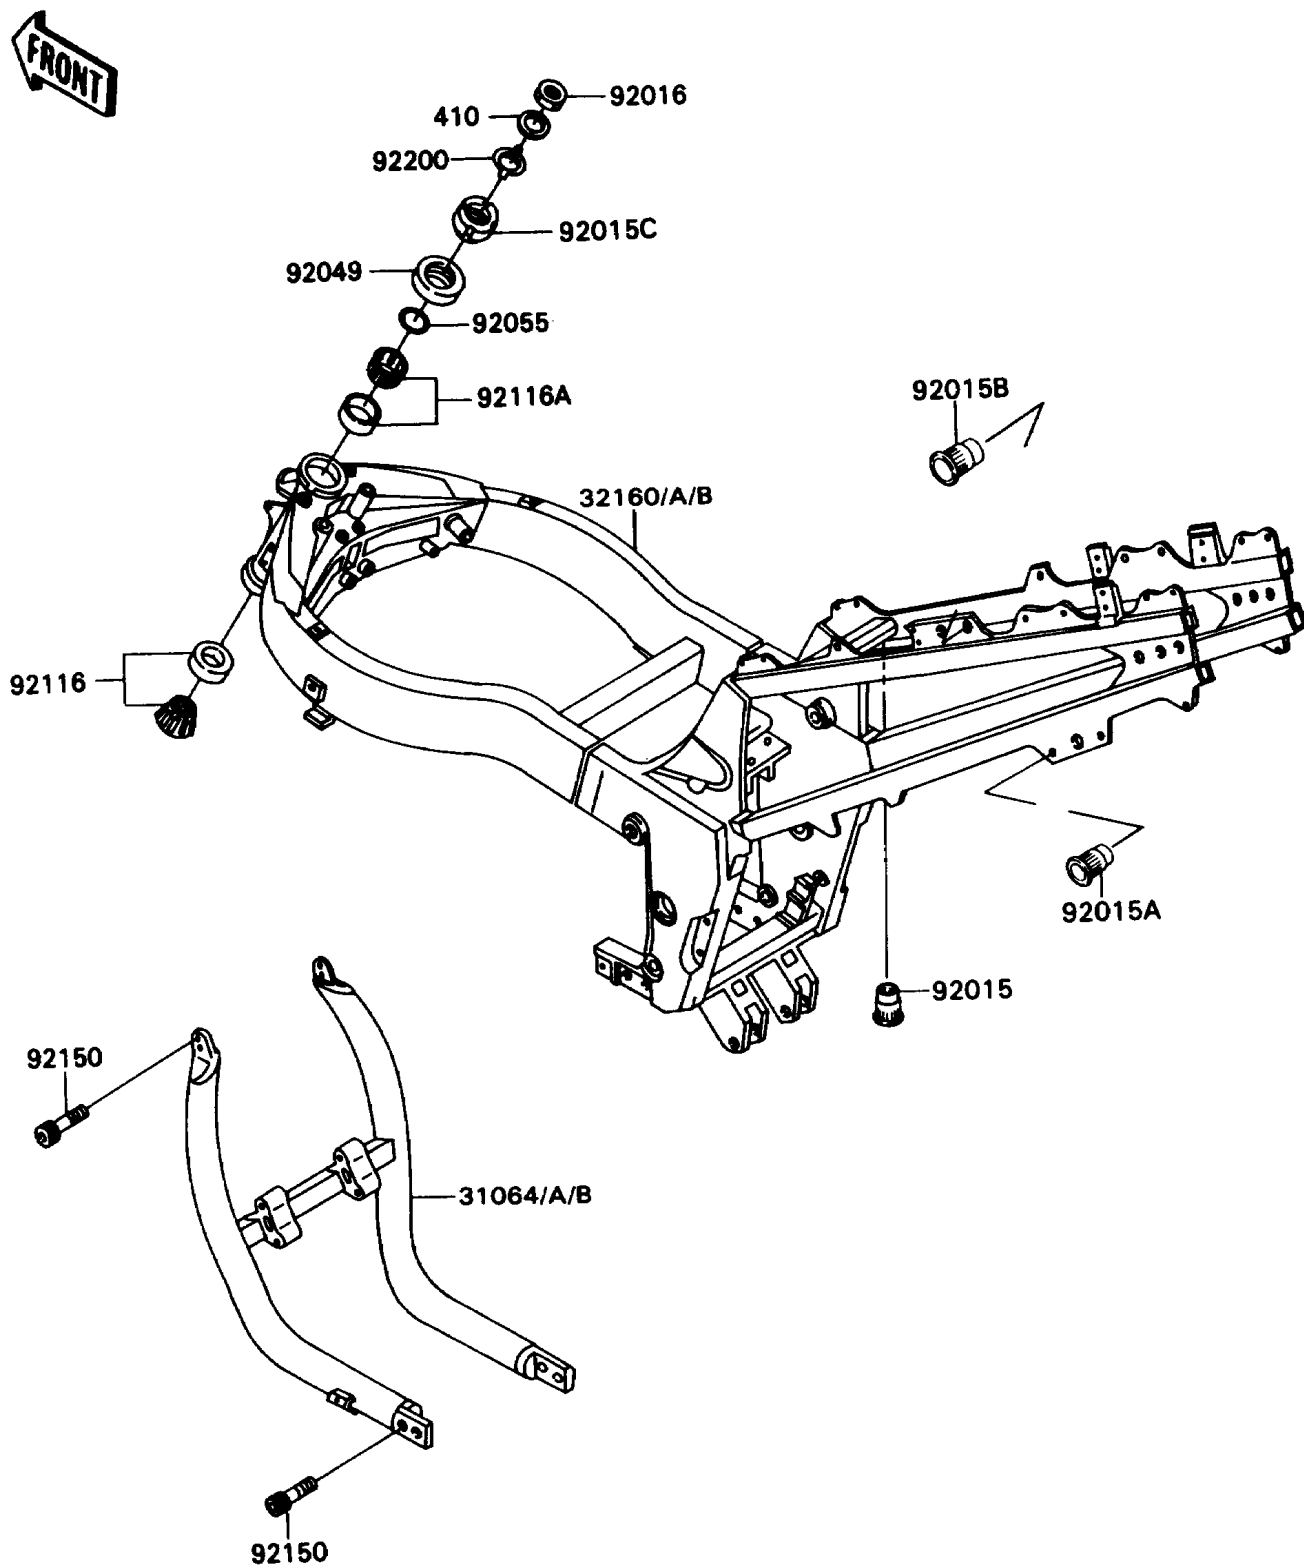

1992 Ninja® ZX™-11 PARTS DIAGRAM

Frame

F2120

1992 Ninja® ZX™-11 PARTS LIST

Frame

ITEM NAME	PART NUMBER	QUANTITY
PIPE-COMP,SIDE FRAME,BLACK (Ref # 31064B)	31064-1114-10	1
FRAME-COMP,BLACK (Ref # 32160B)	32160-1108-10	1
NUT,POP,6MM,L=15 (Ref # 92015)	92015-1791	1
NUT,POP,6MM,L=16.5 (Ref # 92015A)	92015-1792	1
NUT,POP,8MM,L=18 (Ref # 92015B)	92015-1794	1
NUT,28MM (Ref # 92015C)	92015-1813	1
NUT,20MM (Ref # 92016)	92016-028	1
SEAL-OIL (Ref # 92049)	92049-1351	1
RING-O (Ref # 92055)	92055-1470	1
BEARING-ROLLER,LWR,32006JR RS (Ref # 92116)	92116-1008	1
BEARING-ROLLER,HR320/28XJE (Ref # 92116A)	92116-1067	1
BOLT,SOCKET,10X30 (Ref # 92150)	92150-1405	1
WASHER,CLAW,20.5X32X2.3 (Ref # 92200)	92200-1041	1
W-PLAIN-S,20MM (Ref # 410)	410F2000	1