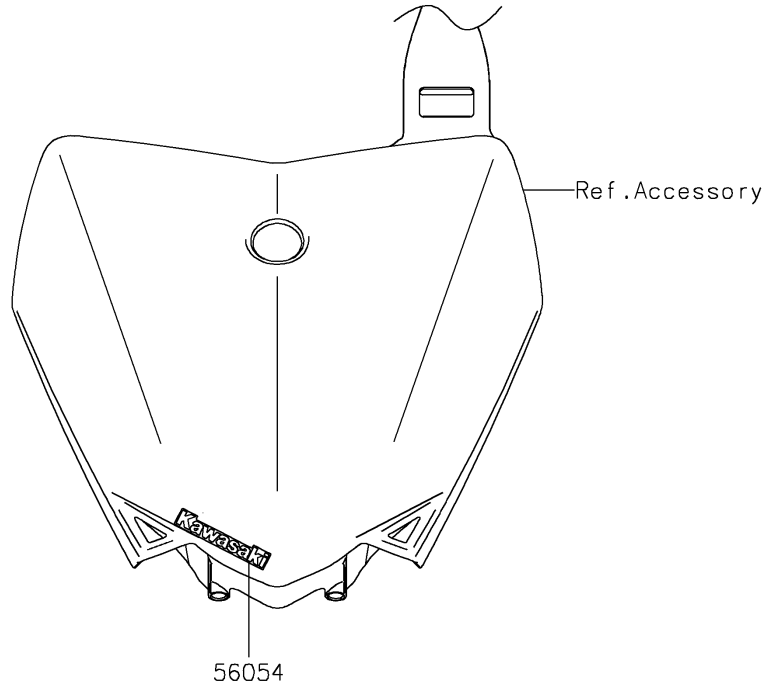

# 2024 KLX®110R PARTS DIAGRAM

Decals(Green)(CPFNN)

F2861

## 2024 KLX®110R PARTS LIST

Decals(Green)(CPFNN)

ITEM NAME	PART NUMBER	QUANTITY
MARK,KAWASAKI (Ref # 56054)	56054-2924	1
PATTERN,SHROUD,LH,UPP (Ref # 56076)	56076-4338	1
PATTERN,SHROUD,LH,LWR (Ref # 56076A)	56076-4339	1
PATTERN,SHROUD,RH,UPP (Ref # 56076B)	56076-4340	1
PATTERN,SHROUD,RH,LWR (Ref # 56076C)	56076-4341	1