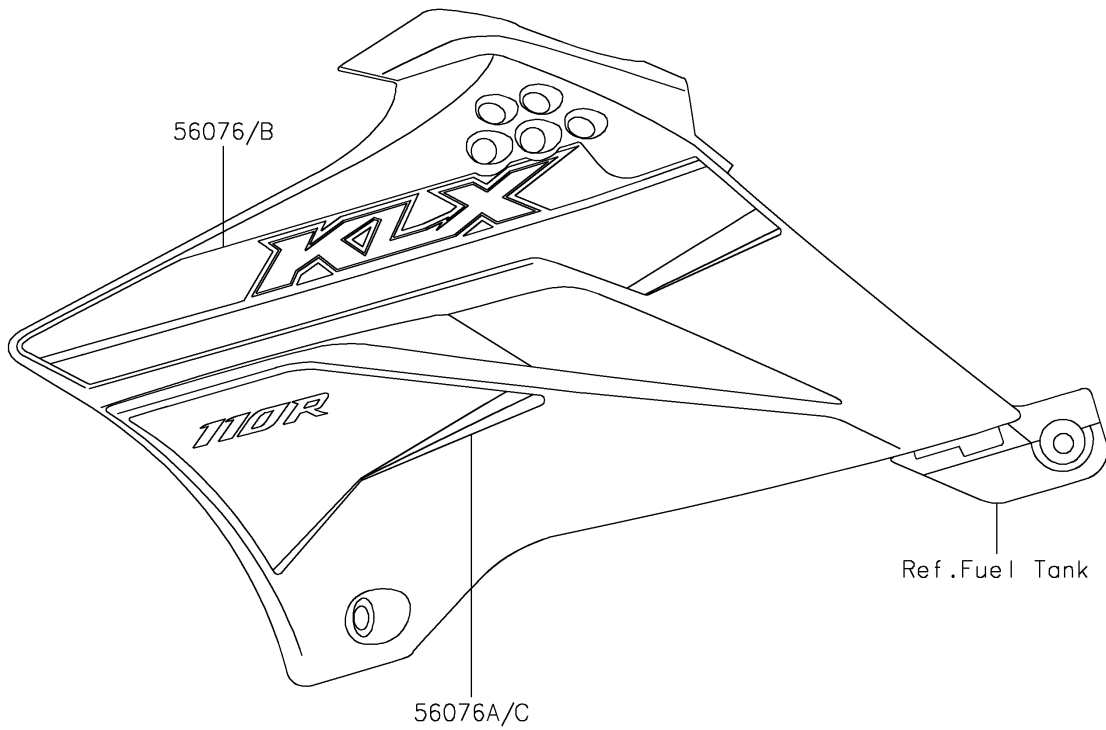

# 2024 KLX®110R PARTS DIAGRAM

Decals(Green)(CPFNN)

F2861

## 2024 KLX®110R PARTS LIST

Decals(Green)(CPFNN)

ITEM NAME	PART NUMBER	QUANTITY
MARK,KAWASAKI (Ref # 56054)	56054-2924	1
PATTERN,SHROUD,LH,UPP (Ref # 56076)	56076-4338	1
PATTERN,SHROUD,LH,LWR (Ref # 56076A)	56076-4339	1
PATTERN,SHROUD,RH,UPP (Ref # 56076B)	56076-4340	1
PATTERN,SHROUD,RH,LWR (Ref # 56076C)	56076-4341	1