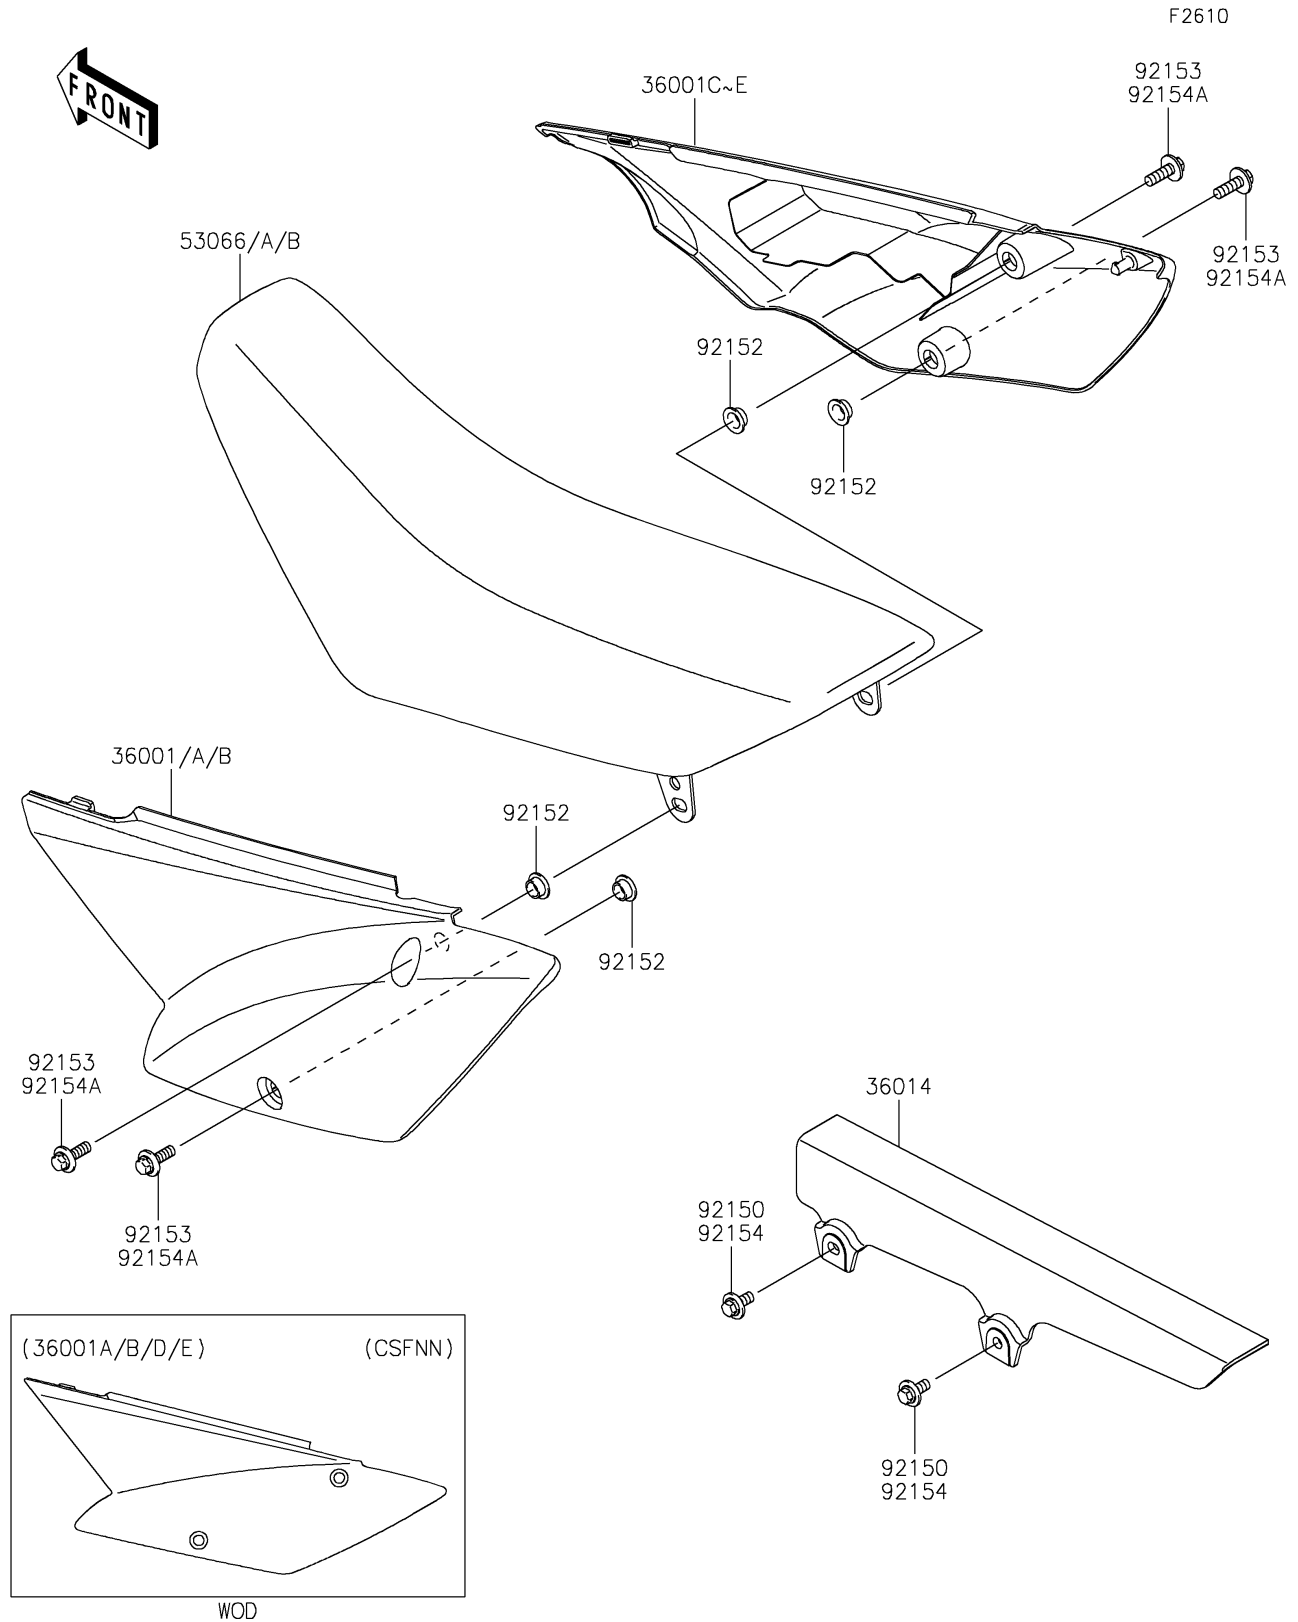

2024 KLX®110R PARTS DIAGRAM

Side Covers/Chain Cover

2024 KLX®110R PARTS LIST

Side Covers/Chain Cover

ITEM NAME	PART NUMBER	QUANTITY
COVER-SIDE,LH,B.WHITE (Ref # 36001)	36001-0204-266	1
COVER-SIDE,LH,L.GREEN (Ref # 36001A)	36001-0204-290	1
COVER-SIDE,LH,B.GRAY (Ref # 36001B)	36001-0204-67A	1
COVER-SIDE,RH,B.WHITE (Ref # 36001C)	36001-0205-266	1
COVER-SIDE,RH,L.GREEN (Ref # 36001D)	36001-0205-290	1
COVER-SIDE,RH,B.GRAY (Ref # 36001E)	36001-0205-67A	1
CASE-CHAIN (Ref # 36014)	36014-1258	1
SEAT-ASSY,BLACK+GRN+BLK (Ref # 53066)	53066-0719-49D	1
SEAT-ASSY,N.L.GREEN+BLK/WHT (Ref # 53066A)	53066-0719-49F	1
SEAT-ASSY,BLACK+GRY (Ref # 53066B)	53066-0719-73E	1
BOLT,FLANGED,6X14 (Ref # 92150)	92150-1689	2
COLLAR (Ref # 92152)	92152-0789	4
BOLT,6X20 (Ref # 92153)	92153-0502	4