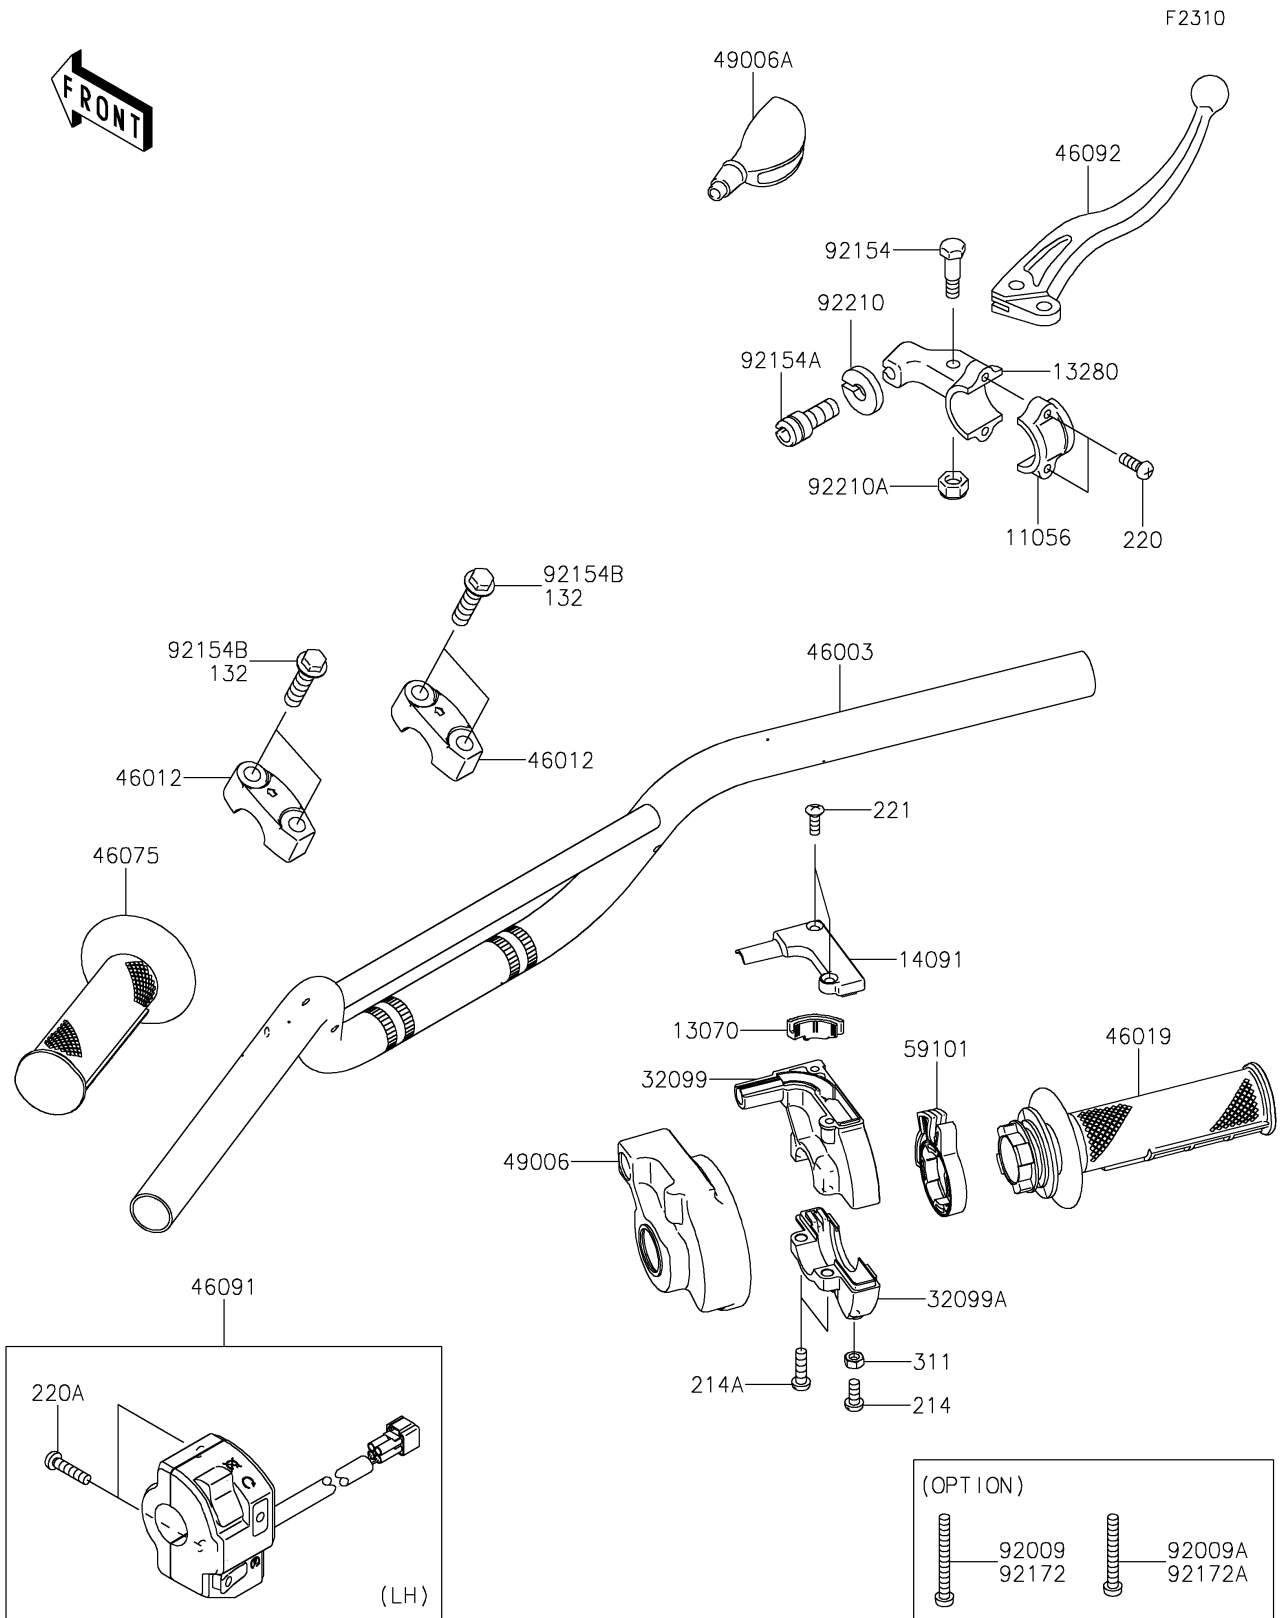

2024 KLX®110R PARTS DIAGRAM

Handlebar

2024 KLX®110R PARTS LIST

Handlebar

ITEM NAME	PART NUMBER	QUANTITY
BRACKET,LEVER HOLDER (Ref # 11056)	11056-0150	1
GUIDE,THROTTLE (Ref # 13070)	13070-0083	1
HOLDER,BRAKE LEVER (Ref # 13280)	13280-0362	1
COVER,THROTTLE CASE,UPP (Ref # 14091)	14091-0873	1
CASE,THROTTLE,UPP (Ref # 32099)	32099-0037	1
CASE,THROTTLE,LWR (Ref # 32099A)	32099-0045	1
HANDLE,P.SILVER (Ref # 46003)	46003-0175-458	1
HOLDER-HANDLE,UPP,P.SILVER (Ref # 46012)	46012-0101-458	2
GRIP-ASSY,THROTTLE (Ref # 46019)	46019-0023	1
GRIP,LH (Ref # 46075)	46075-0072	1
HOUSING-ASSY-CONTROL,LH (Ref # 46091)	46091-0226	1
LEVER-GRIP,BRAKE (Ref # 46092)	46092-0037	1
BOOT,THROTTLE CASE (Ref # 49006)	49006-0075	1
BOOT,LEVER HOLDER (Ref # 49006A)	49006-1017	1
REEL,THROTTLE (Ref # 59101)	59101-0005	1
SCREW,5X47 (Ref # 92009)	92009-1989	1
SCREW,5X42 (Ref # 92009A)	92009-1998	1
BOLT,LEVER SET (Ref # 92154)	92154-0329	1
BOLT,CABLE ADJUSTER (Ref # 92154A)	92154-0330	1
NUT (Ref # 92210)	92210-0593	1
NUT,LOCK,6MM (Ref # 92210A)	92210-0594	1
BOLT-FLANGED-SMALL,8X30 (Ref # 132)	132BA0830	4
SCREW-PAN+-,5X12 (Ref # 214)	214AB0512	1
SCREW-PAN+-,5X18 (Ref # 214A)	214AB0518	2
SCREW-PAN-CROS,5X14 (Ref # 220)	220AA0514	2
SCREW-PAN-CROS,5X22 (Ref # 220A)	220AB0522	2
SCREW-CSK-CROS,4X12 (Ref # 221)	221AB0412	2
NUT-HEX,5MM (Ref # 311)	311AB0500	1