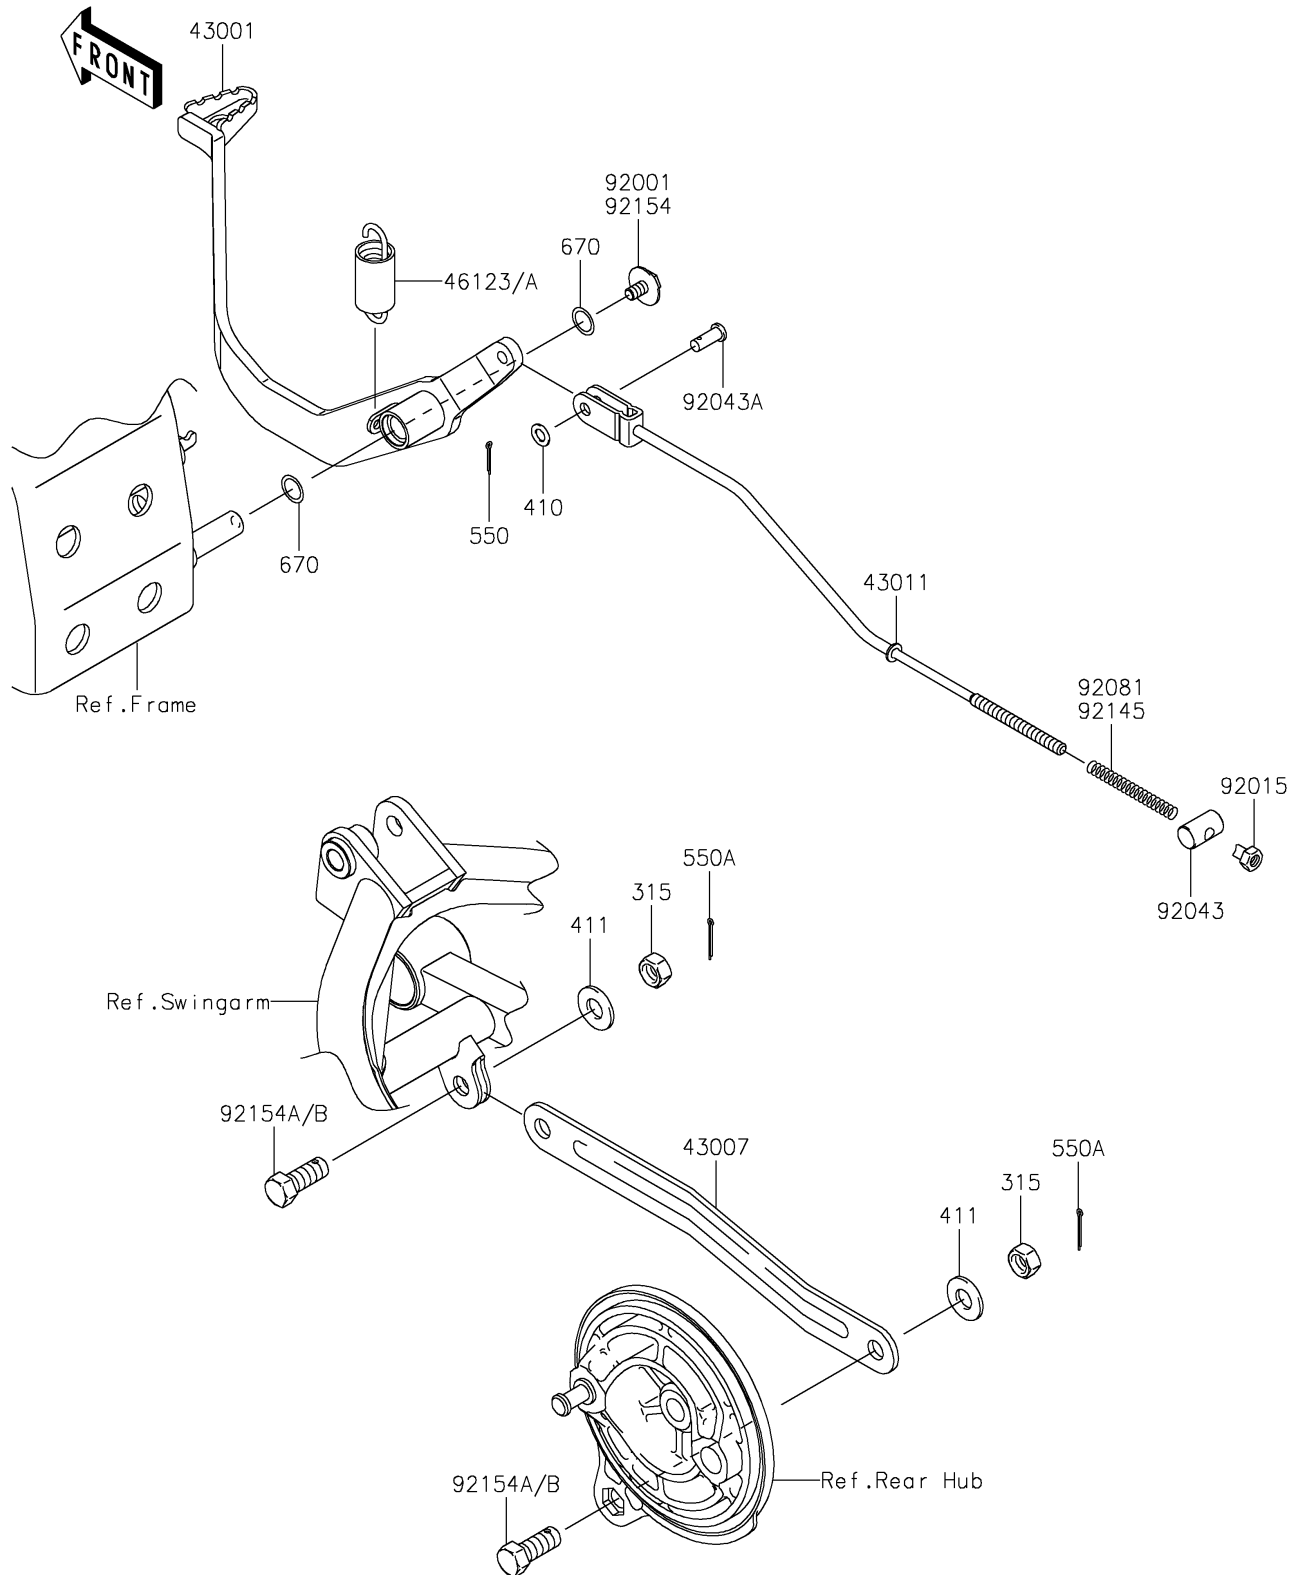

2023 KLX[®]110R

PARTS DIAGRAM

Brake Pedal

F2260

2023 KLX®110R

PARTS LIST

Brake Pedal

| ITEM NAME | PART NUMBER | QUANTITY |
|---|-------------|----------|
| LEVER-BRAKE,PEDAL (Ref # 43001) | 43001-0122 | 1 |
| ROD-TORQUE (Ref # 43007) | 43007-0015 | 1 |
| ROD-BRAKE (Ref # 43011) | 43011-0010 | 1 |
| SPRING-COMP,BRAKE PEDAL RETURN (Ref # 46123A) | 46123-1060 | 1 |
| BOLT,FLANGED,6X10 (Ref # 92001) | 92001-1034 | 1 |
| NUT,BRAKE ROD (Ref # 92015) | 92015-042 | 1 |
| PIN,BRAKE ROD (Ref # 92043) | 92043-0147 | 1 |
| PIN,6X12.8 (Ref # 92043A) | 92043-1542 | 1 |
| SPRING,BRAKE ROD (Ref # 92081) | 92081-1688 | 1 |
| BOLT,10X25 (Ref # 92154A) | 92154-4368 | 2 |
| NUT-HEX-FINE,10MM (Ref # 315) | 315BA1000 | 2 |
| WASHER-PLAIN-SMALL (Ref # 410) | 410AA0600 | 1 |
| WASHER-PLAIN,10MM (Ref # 411) | 411AA1000 | 2 |
| PIN-COTTER,2.0X15 (Ref # 550) | 550AA2015 | 1 |
| PIN-COTTER,2.0X20 (Ref # 550A) | 550AA2020 | 2 |
| O RING,12MM (Ref # 670) | 670B2012 | 2 |