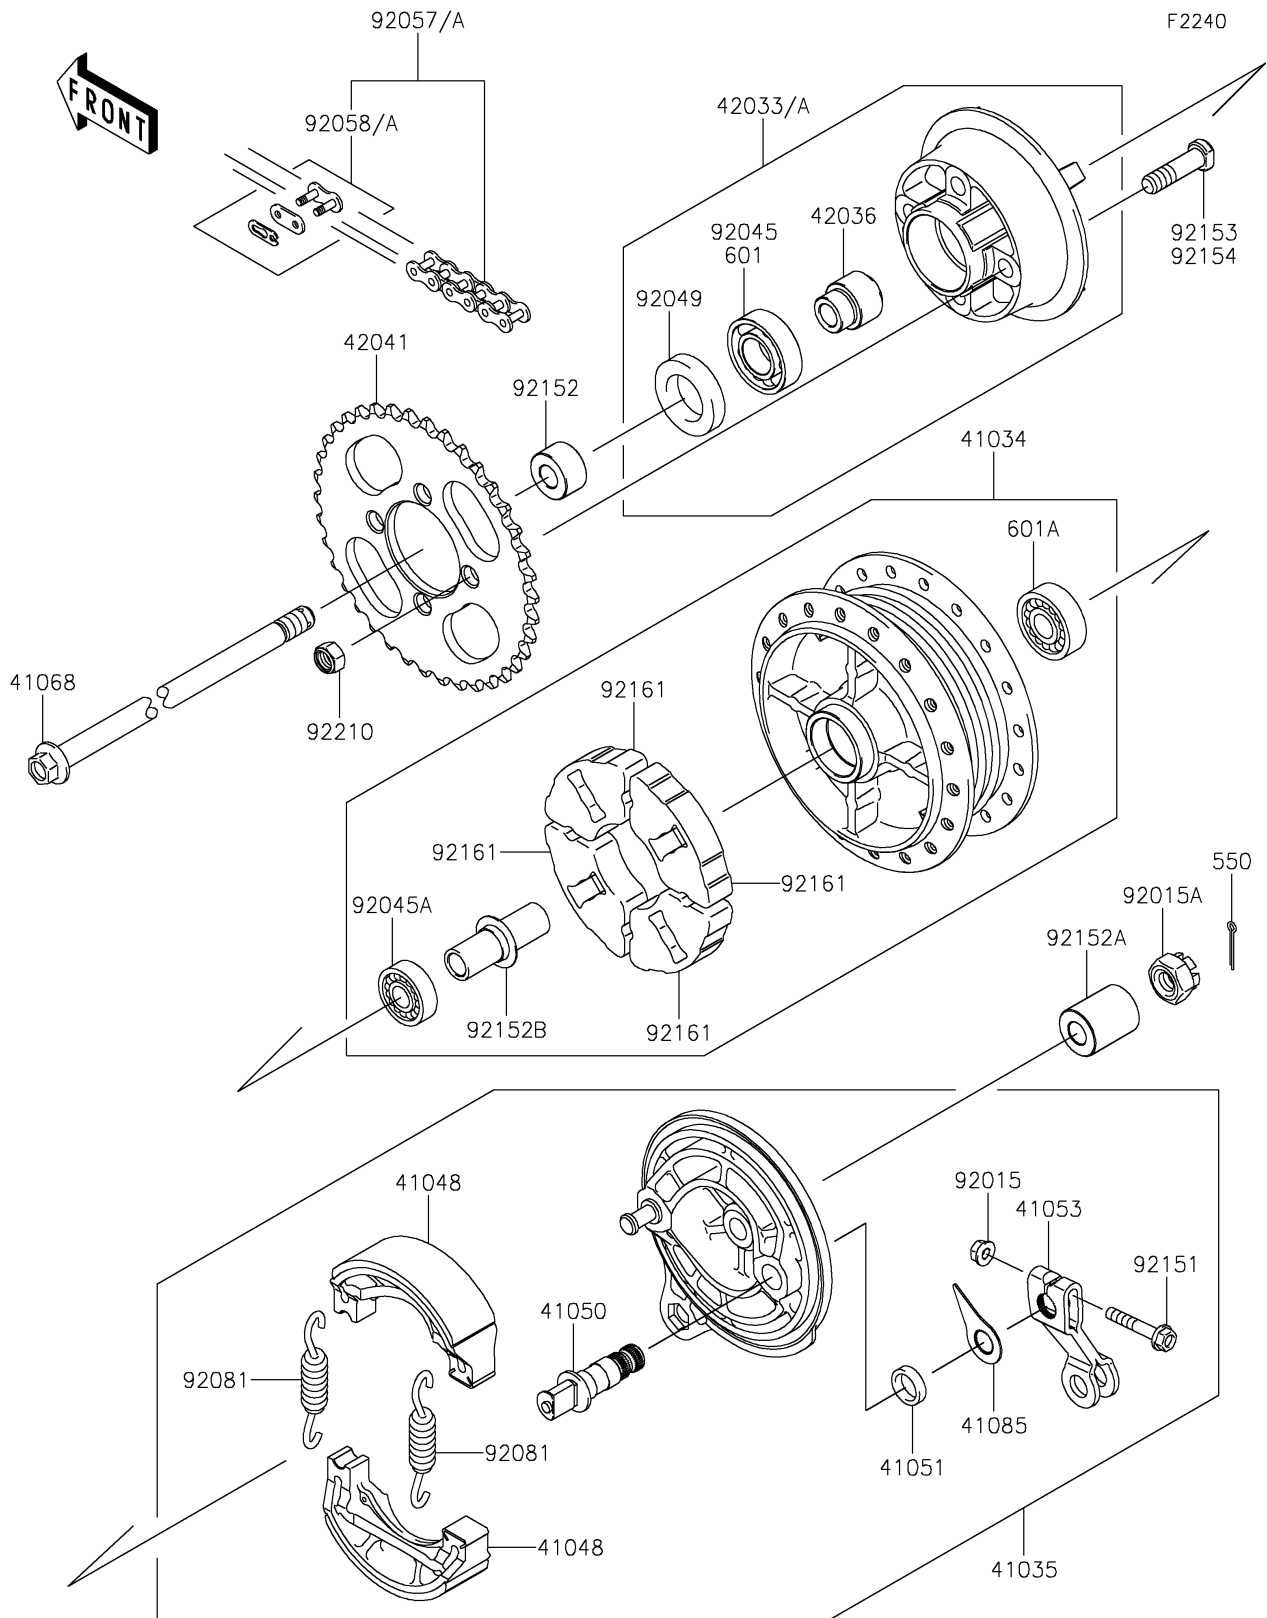

2024 KLX®110R PARTS DIAGRAM

Rear Hub

2024 KLX®110R PARTS LIST

Rear Hub

ITEM NAME	PART NUMBER	QUANTITY
DRUM-ASSY,REAR BRAKE (Ref # 41034)	41034-0010	1
PANEL-ASSY-BRAKE,RR (Ref # 41035)	41035-0084	1
SHOE-BRAKE (Ref # 41048)	41048-1141	2
CAM-BRAKE (Ref # 41050)	41050-1082	1
SEAL,BRAKE CAM (Ref # 41051)	41051-001	1
LEVER-BRAKE CAM (Ref # 41053)	41053-0021	1
AXLE,RR (Ref # 41068)	41068-0016	1
INDICATOR (Ref # 41085)	41085-1085	1
COUPLING-ASSY,RR HUB (Ref # 42033A)	42033-1223	1
SLEEVE,RR HUB COUPLING,L=29 (Ref # 42036)	42036-1292	1
SPROCKET-HUB,38T (Ref # 42041)	42041-0082	1
NUT,FLANGED,6MM (Ref # 92015)	92015-1367	1
NUT,CASTLE,12MM (Ref # 92015A)	92015-1870	1
BEARING-BALL,6201ZC3/5C (Ref # 92045A)	92045-0975	1
SEAL-OIL,SC26X42X8 (Ref # 92049)	92049-1490	1
CHAIN,DRIVE,DID420DXX90L (Ref # 92057)	92057-0183	1
JOINT-CHAIN,DRIVE (Ref # 92058)	92058-0006	1
SPRING,BRAKE SHOE (Ref # 92081)	92081-1766	2
BOLT,FLANGED,6X34 (Ref # 92151)	92151-1209	1
COLLAR,RR AXLE,LH,L=14.8 (Ref # 92152)	92152-1405	1
COLLAR,RR AXLE,RH,L=32 (Ref # 92152A)	92152-1406	1
COLLAR,REAR BRAKE DRUM,L=58 (Ref # 92152B)	92152-1409	1
BOLT,10X36 (Ref # 92153)	92153-1120	4
DAMPER,RR HUB SHOCK (Ref # 92161)	92161-0084	4
NUT,LOCK,10MM (Ref # 92210)	92210-1351	4
PIN-COTTER,2.5X30 (Ref # 550)	550S2530	1
BEARING-BALL,#6004UG (Ref # 601)	601B6004UG	1
BEARING-BALL,#6301UG (Ref # 601A)	601B6301UG	1