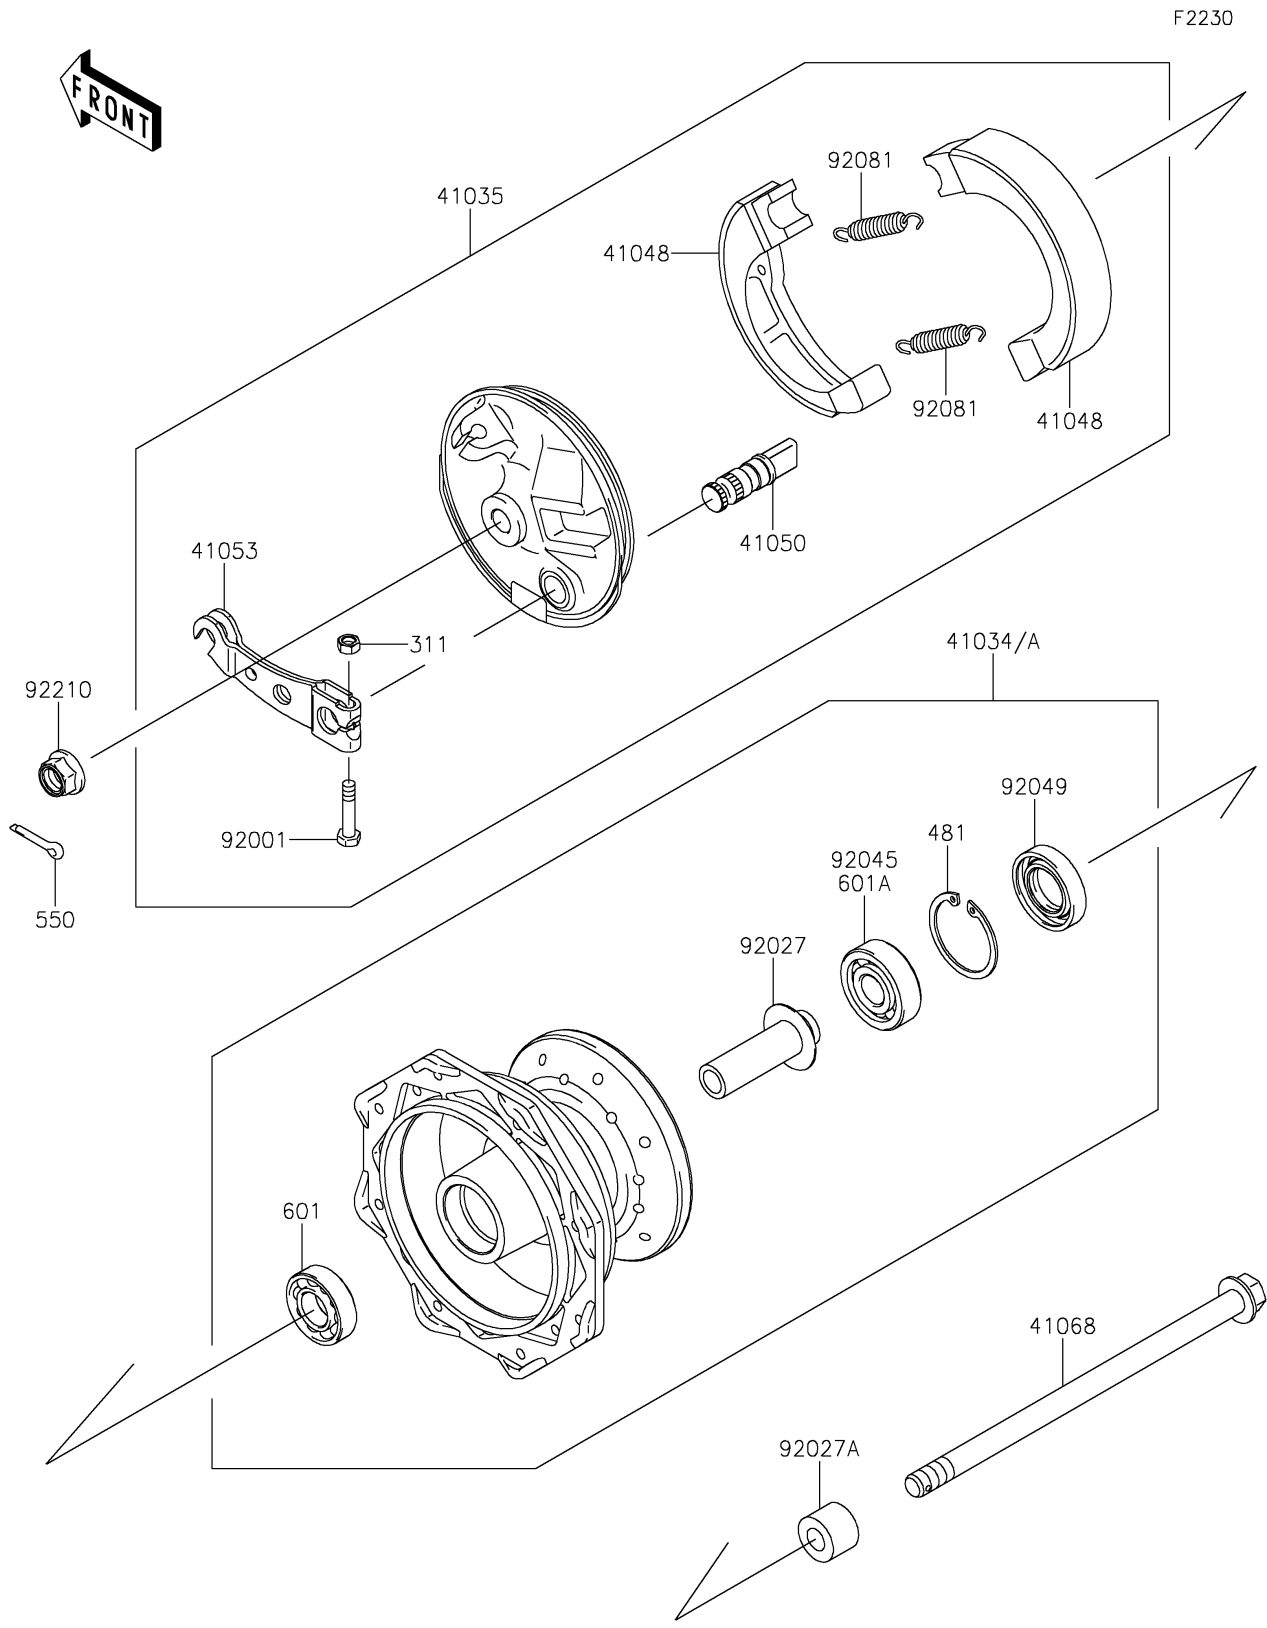

2024 KLX®110R PARTS DIAGRAM

Front Hub

2024 KLX®110R PARTS LIST

Front Hub

ITEM NAME	PART NUMBER	QUANTITY
DRUM-ASSY,FRONT BRAKE (Ref # 41034A)	41034-1343	1
PANEL-ASSY-BRAKE,FR (Ref # 41035)	41035-1543	1
SHOE-BRAKE (Ref # 41048)	41048-1083	2
CAM-BRAKE (Ref # 41050)	41050-1031	1
LEVER-BRAKE CAM,FR (Ref # 41053)	41053-1027	1
AXLE,FR (Ref # 41068)	41068-0015	1
BOLT,5X25 (Ref # 92001)	92001-1695	1
COLLAR,FRONT DRUM,L=54 (Ref # 92027)	92027-1470	1
COLLAR,FRONT AXLE,L=14.5 (Ref # 92027A)	92027-1472	1
SEAL-OIL,DD20X35X7 (Ref # 92049)	92049-0052	1
SPRING,BRAKE SHOE (Ref # 92081)	92081-1564	2
NUT,LOCK,FLANGED,10MM (Ref # 92210)	92210-0276	1
NUT-HEX (Ref # 311)	311BA0500	1
CIRCLIP-TYPE-C,35MM (Ref # 481)	481J3500	1
PIN-COTTER,2.5X20 (Ref # 550)	550S2520	1
BEARING-BALL,#6200UUC3 (Ref # 601)	601B6200UU	1
BEARING-BALL,#6300UUC3 (Ref # 601A)	601B6300UU	1