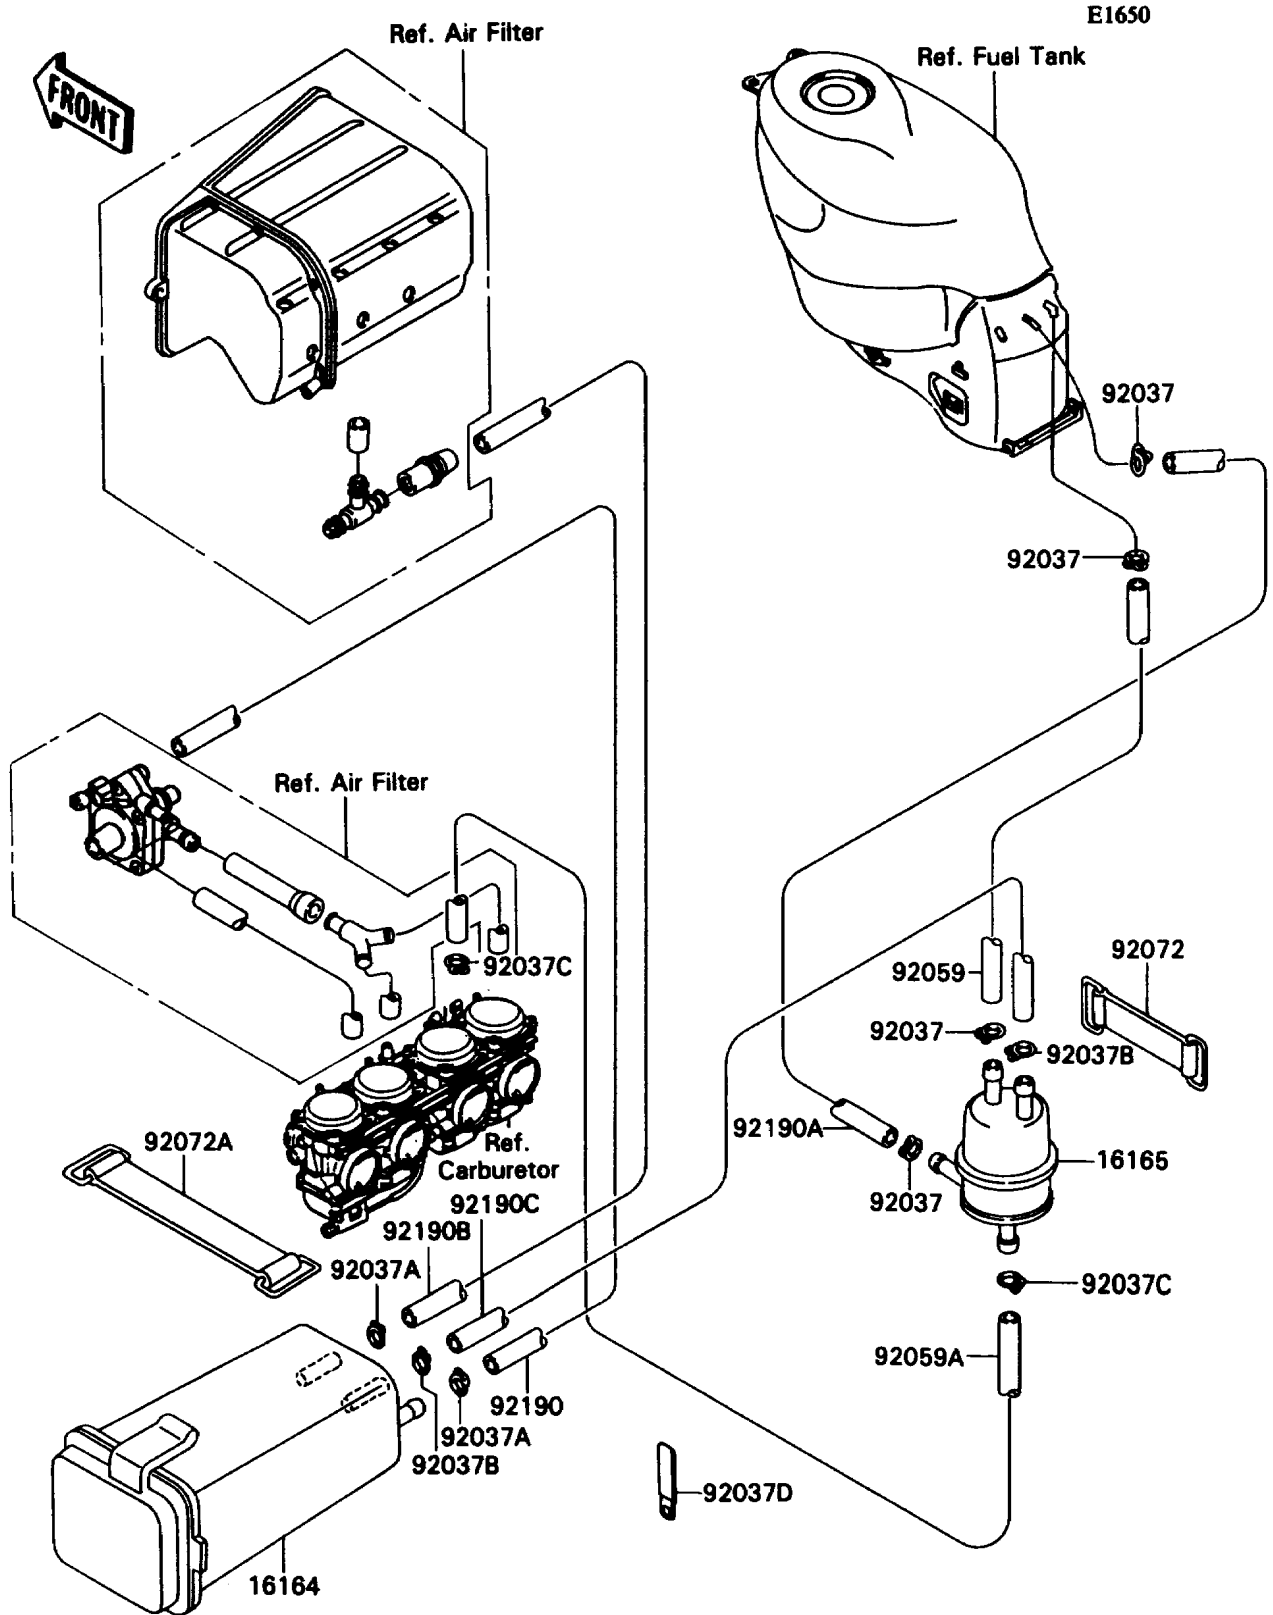

# 1992 Ninja<sup>®</sup> ZX<sup>™</sup>-11 PARTS DIAGRAM

Canister

## 1992 Ninja® ZX™ -11 PARTS LIST

### Canister

ITEM NAME	PART NUMBER	QUANTITY
CANISTER (Ref # 16164)	16164-1064	1
SEPARATOR (Ref # 16165)	16165-1001	1
CLAMP,TUBE (Ref # 92037)	92037-010	4
CLAMP,HOSE (Ref # 92037A)	92037-1104	2
CLAMP,TUBE (Ref # 92037B)	92037-147	2
CLAMP (Ref # 92037C)	92037-1712	2
CLAMP (Ref # 92037D)	92037-1993	1
TUBE,5X8X350,BLUE (Ref # 92059)	92059-1644	1
TUBE,4X9X705,WHITE (Ref # 92059A)	92059-1690	1
BAND,L=50 (Ref # 92072)	92072-066	1
BAND,BATTERY,L=105 (Ref # 92072A)	92072-1173	1
TUBE,L=1620,YELLOW (Ref # 92190)	92190-1095	1
TUBE,5X8X350,RED (Ref # 92190A)	92190-1096	1
TUBE,7X12X1300,GREEN (Ref # 92190B)	92190-1097	1
TUBE,5X10X690,BLUE (Ref # 92190C)	92190-1099	1