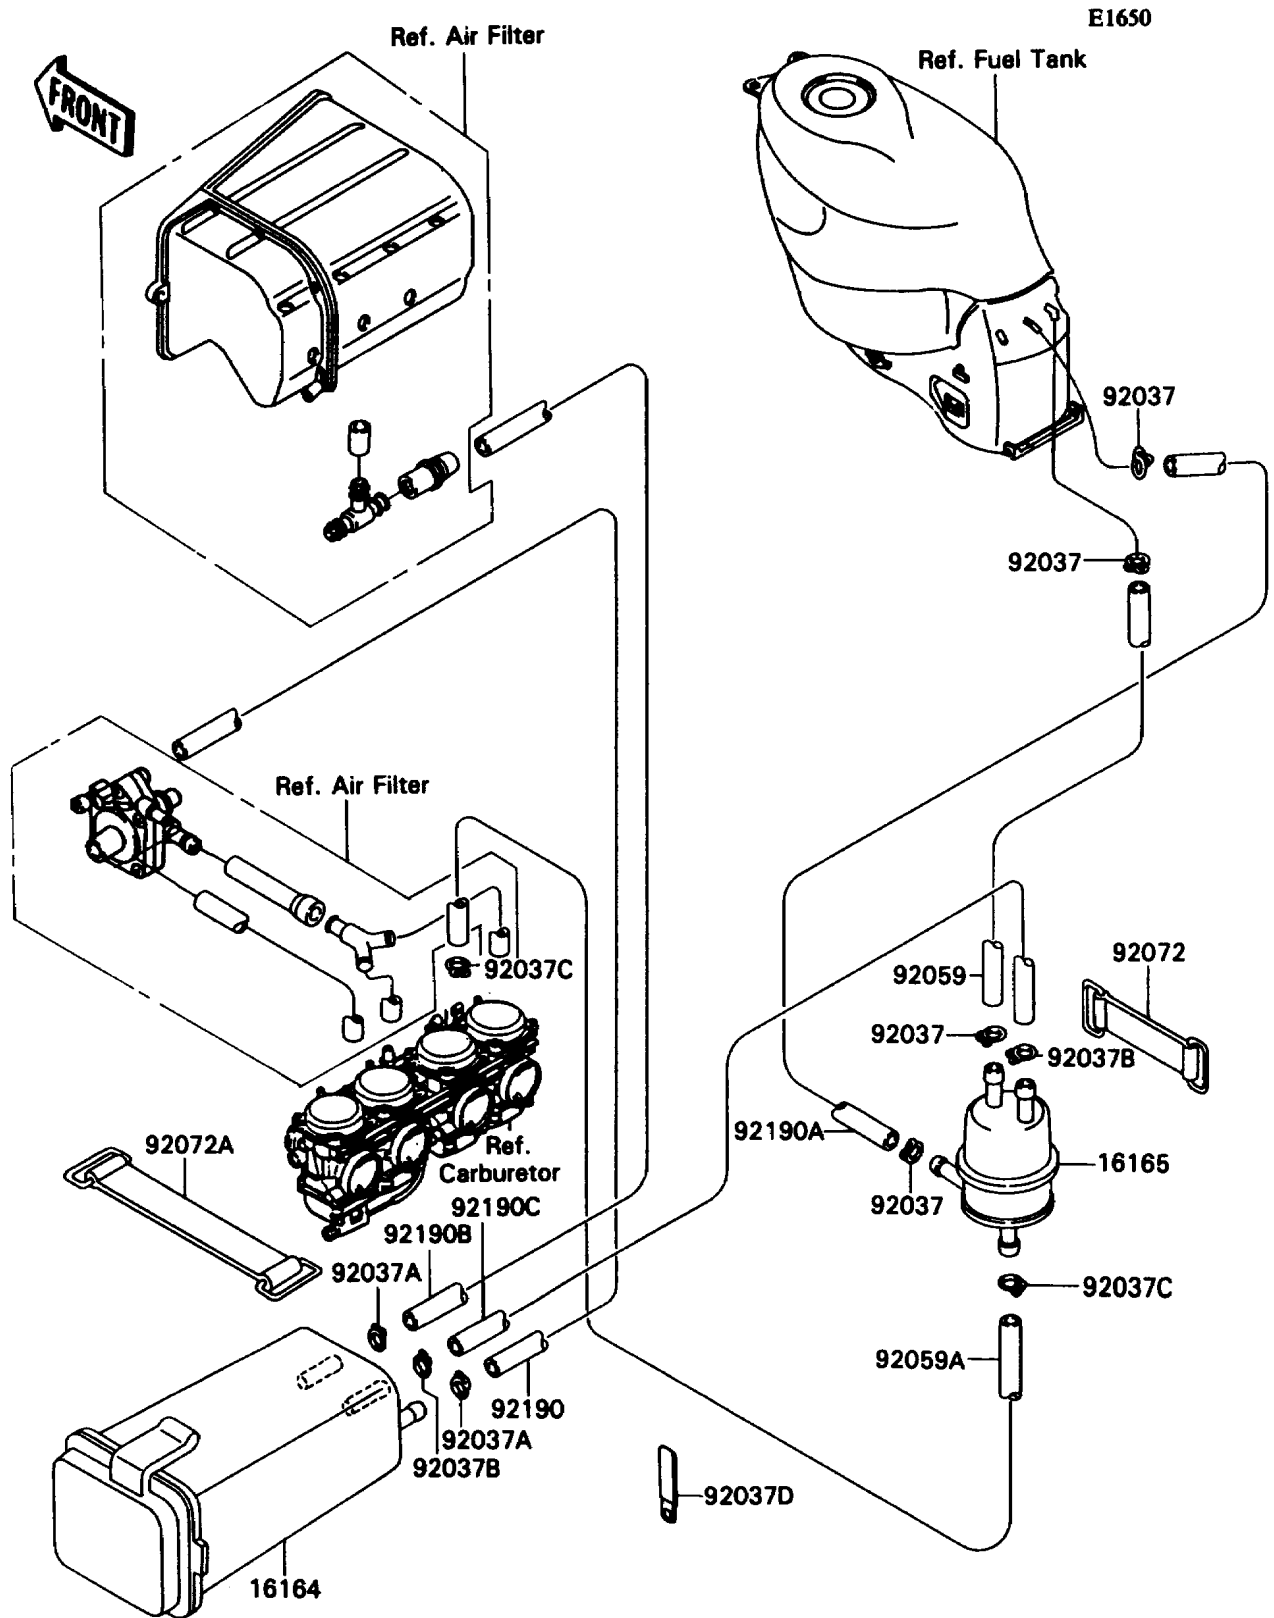

1992 Ninja® ZX™-11 PARTS DIAGRAM

Canister

1992 Ninja® ZX™-11 PARTS LIST

Canister

ITEM NAME	PART NUMBER	QUANTITY
CANISTER (Ref # 16164)	16164-1064	1
SEPARATOR (Ref # 16165)	16165-1001	1
CLAMP,TUBE (Ref # 92037)	92037-010	1
CLAMP,HOSE (Ref # 92037A)	92037-1104	1
CLAMP,TUBE (Ref # 92037B)	92037-147	1
CLAMP (Ref # 92037C)	92037-1712	1
CLAMP (Ref # 92037D)	92037-1993	1
TUBE,5X8X350,BLUE (Ref # 92059)	92059-1644	1
TUBE,4X9X705,WHITE (Ref # 92059A)	92059-1690	1
BAND,L=50 (Ref # 92072)	92072-066	1
BAND,BATTERY,L=105 (Ref # 92072A)	92072-1173	1
TUBE,L=1620,YELLOW (Ref # 92190)	92190-1095	1
TUBE,5X8X350,RED (Ref # 92190A)	92190-1096	1
TUBE,7X12X1300,GREEN (Ref # 92190B)	92190-1097	1
TUBE,5X10X690,BLUE (Ref # 92190C)	92190-1099	1