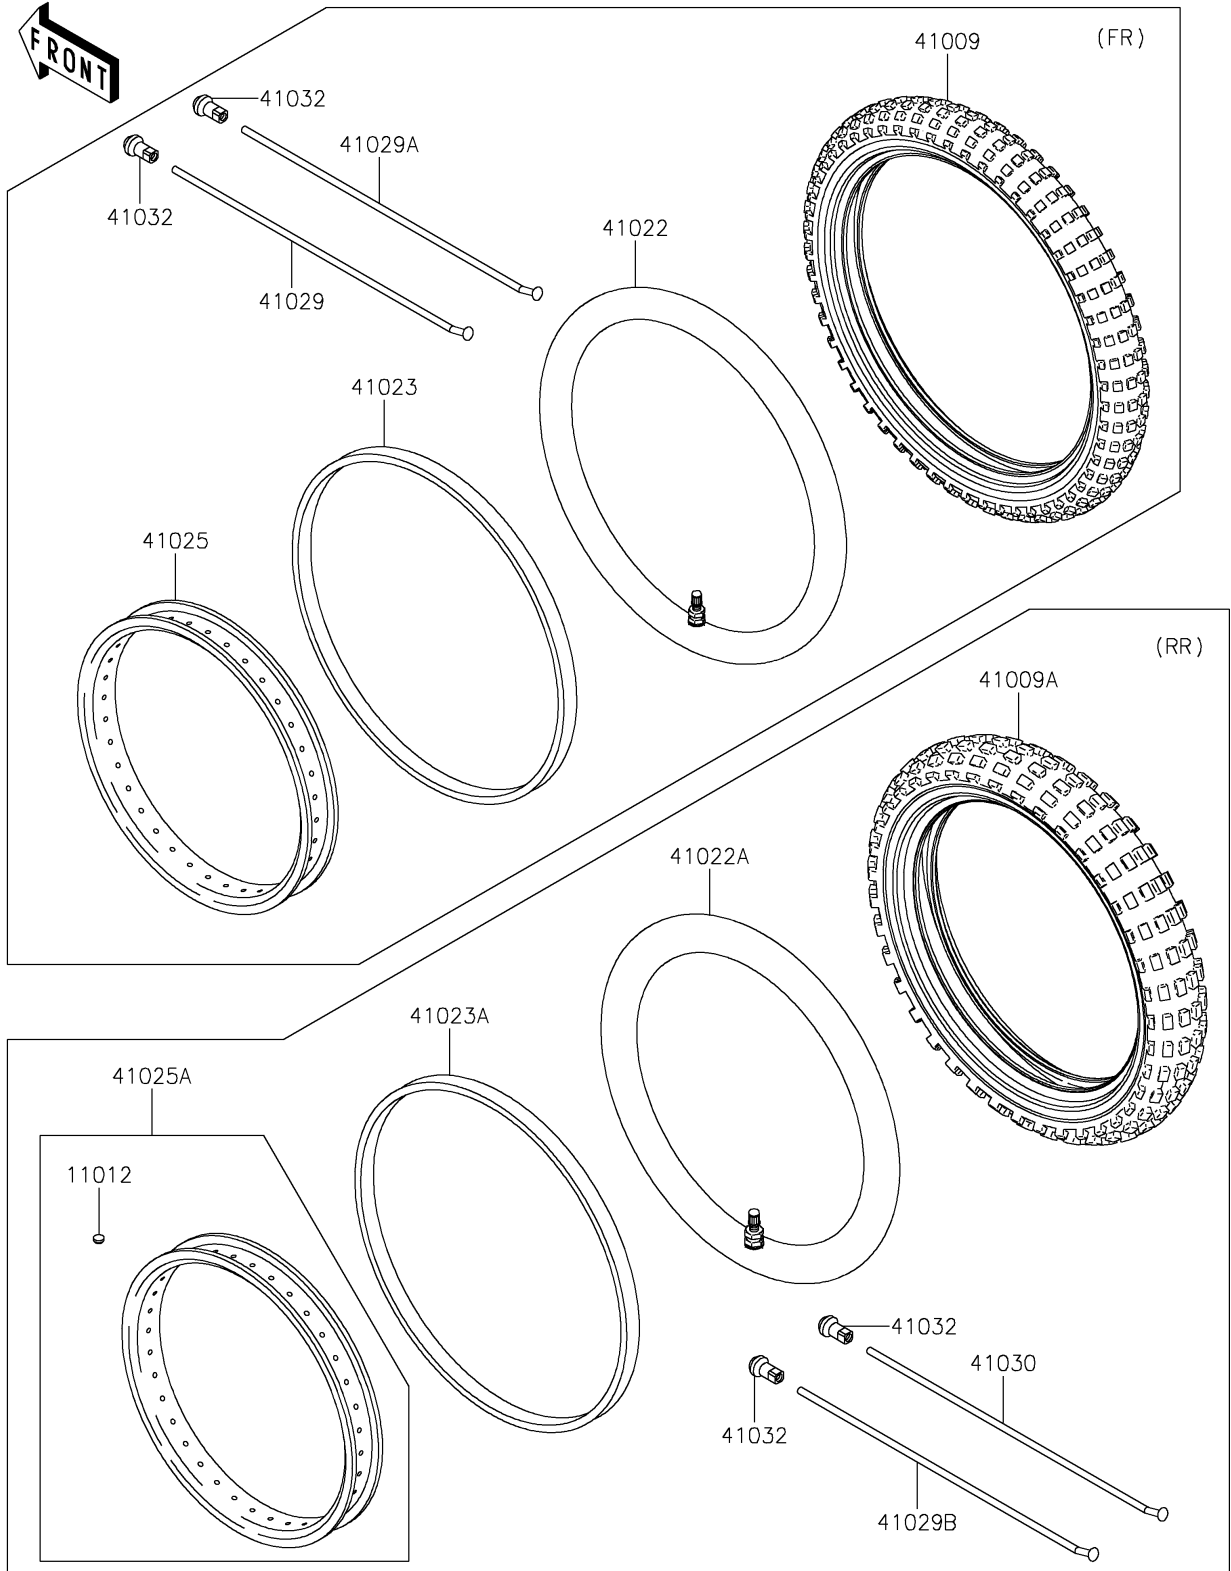

# 2024 KLX®110R PARTS DIAGRAM

Wheels/Tires

F2210

## 2024 KLX®110R PARTS LIST

### Wheels/Tires

ITEM NAME	PART NUMBER	QUANTITY
CAP,BEAD STOPPER (Ref # 11012)	11012-1916	1
TIRE,2.50-14 4PR,GS-45F(IRC) (Ref # 41009)	41009-0877	1
TIRE,3.00-12 4PR,GS-45F(IRC) (Ref # 41009A)	41009-0878	1
TUBE-TIRE,2.50-14(IRC) (Ref # 41022)	41022-0131	1
TUBE-TIRE,3.00-12(IRC) (Ref # 41022A)	41022-0132	1
BAND-RIM,2.50-14(IRC) (Ref # 41023)	41023-0021	1
BAND-RIM,3.00-12(IRC) (Ref # 41023A)	41023-0022	1
RIM,FR,1.40X14 (Ref # 41025)	41025-0430	1
RIM,RR,1.60X12 (Ref # 41025A)	41025-0431	1
SPOKE-INNER,FR,144MMX118D (Ref # 41029)	41029-1067	16
SPOKE-INNER,FR,133.5MMX97D (Ref # 41029A)	41029-1068	16
SPOKE-INNER,RR,98MMX105.5D (Ref # 41029B)	41029-1329	18
SPOKE-OUTER,RR,98MMX77.5D (Ref # 41030)	41030-1182	18
NIPPLE-SPOKE (Ref # 41032)	41032-0009	68