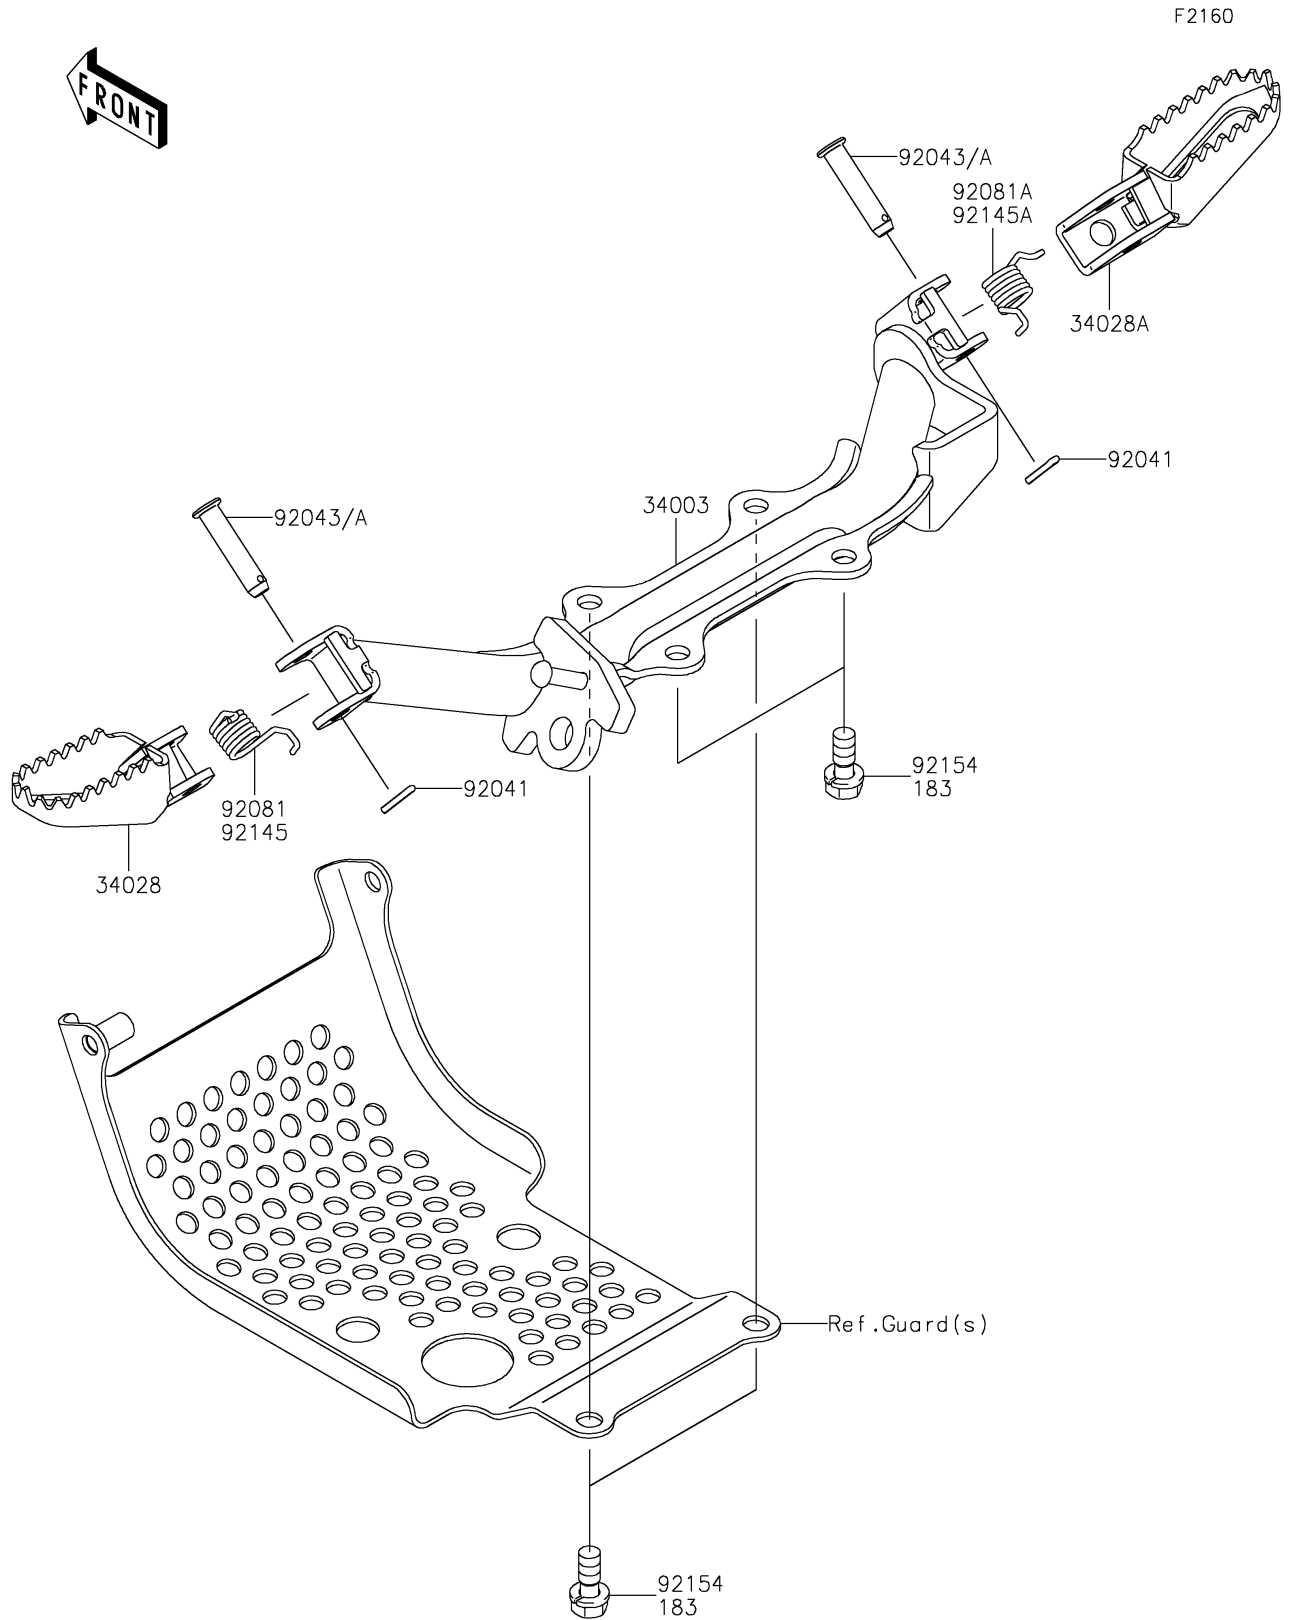

2025 KLX110 PARTS DIAGRAM

Footrests

2025 KLX110 PARTS LIST

Footrests

ITEM NAME	PART NUMBER	QUANTITY
HOLDER-STEP,P.SILVER (Ref # 34003)	34003-0107-458	1
STEP,LH (Ref # 34028)	34028-1237	1
STEP,RH (Ref # 34028A)	34028-1238	1
COTTER,2.5X15 (Ref # 92041)	92041-1051	2
PIN,8X32 (Ref # 92043)	92043-1143	2
PIN,8X32 (Ref # 92043A)	92043-1799	2
SPRING,FOOTREST,LH (Ref # 92081)	92081-1491	1
SPRING,FOOTREST,RH (Ref # 92081A)	92081-1543	1
SPRING,FOOTREST,LH (Ref # 92145)	92145-2309	1
SPRING,FOOTREST,RH (Ref # 92145A)	92145-2310	1
BOLT,8X20 (Ref # 92154)	92154-2487	4
BOLT-UPSET-WS-SMALL,8X20 (Ref # 183)	183BA0820	4