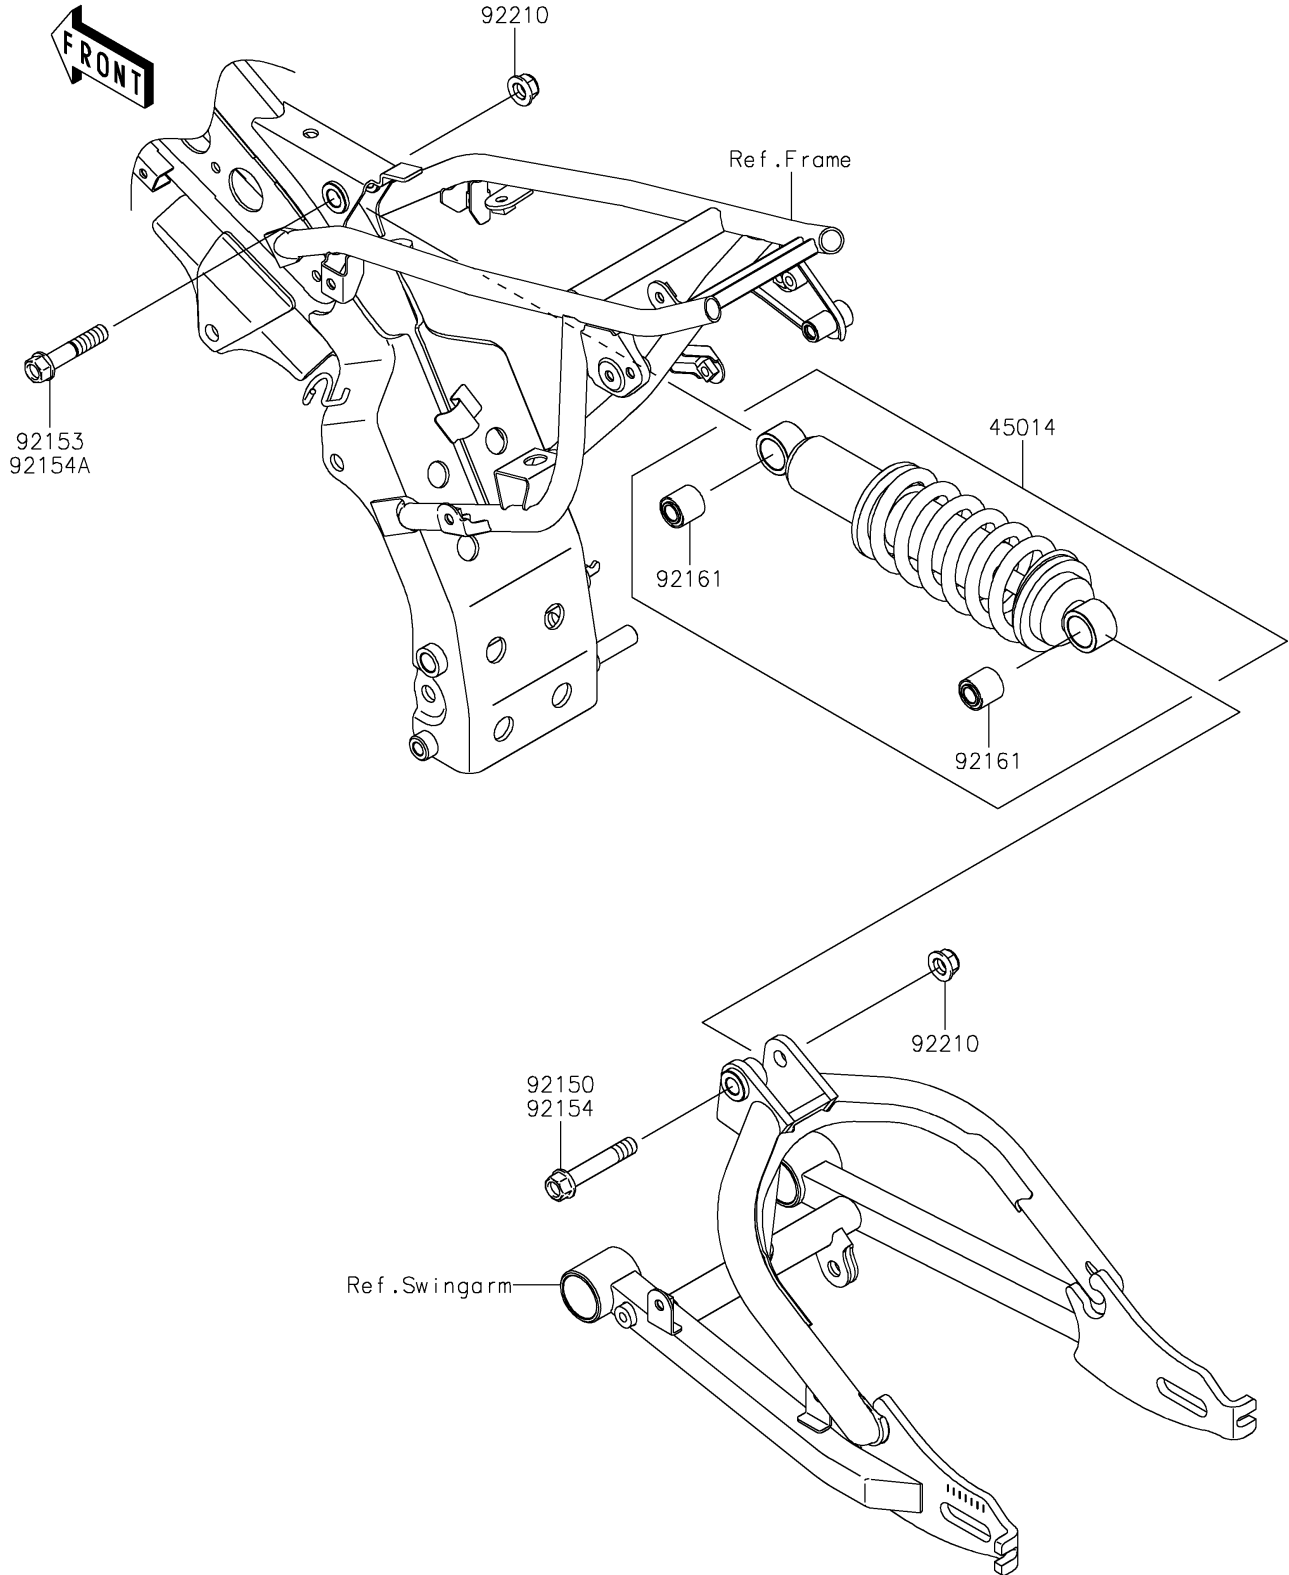

2024 KLX110 PARTS DIAGRAM

Suspension/Shock Absorber

F2151

2024 KLX110 PARTS LIST

Suspension/Shock Absorber

ITEM NAME	PART NUMBER	QUANTITY
SHOCKABSORBER,BLACK (Ref # 45014)	45014-0675-10	1
BOLT,FLANGED,10X57 (Ref # 92150)	92150-1227	1
BOLT,FLANGED,10X50 (Ref # 92153)	92153-1139	1
BOLT,FLANGED,10X57 (Ref # 92154)	92154-2854	1
BOLT,FLANGED,10X50 (Ref # 92154A)	92154-2855	1
DAMPER,SHOCKABSORBER (Ref # 92161)	92161-0100	2
NUT,LOCK,FLANGED,10MM (Ref # 92210)	92210-1080	2