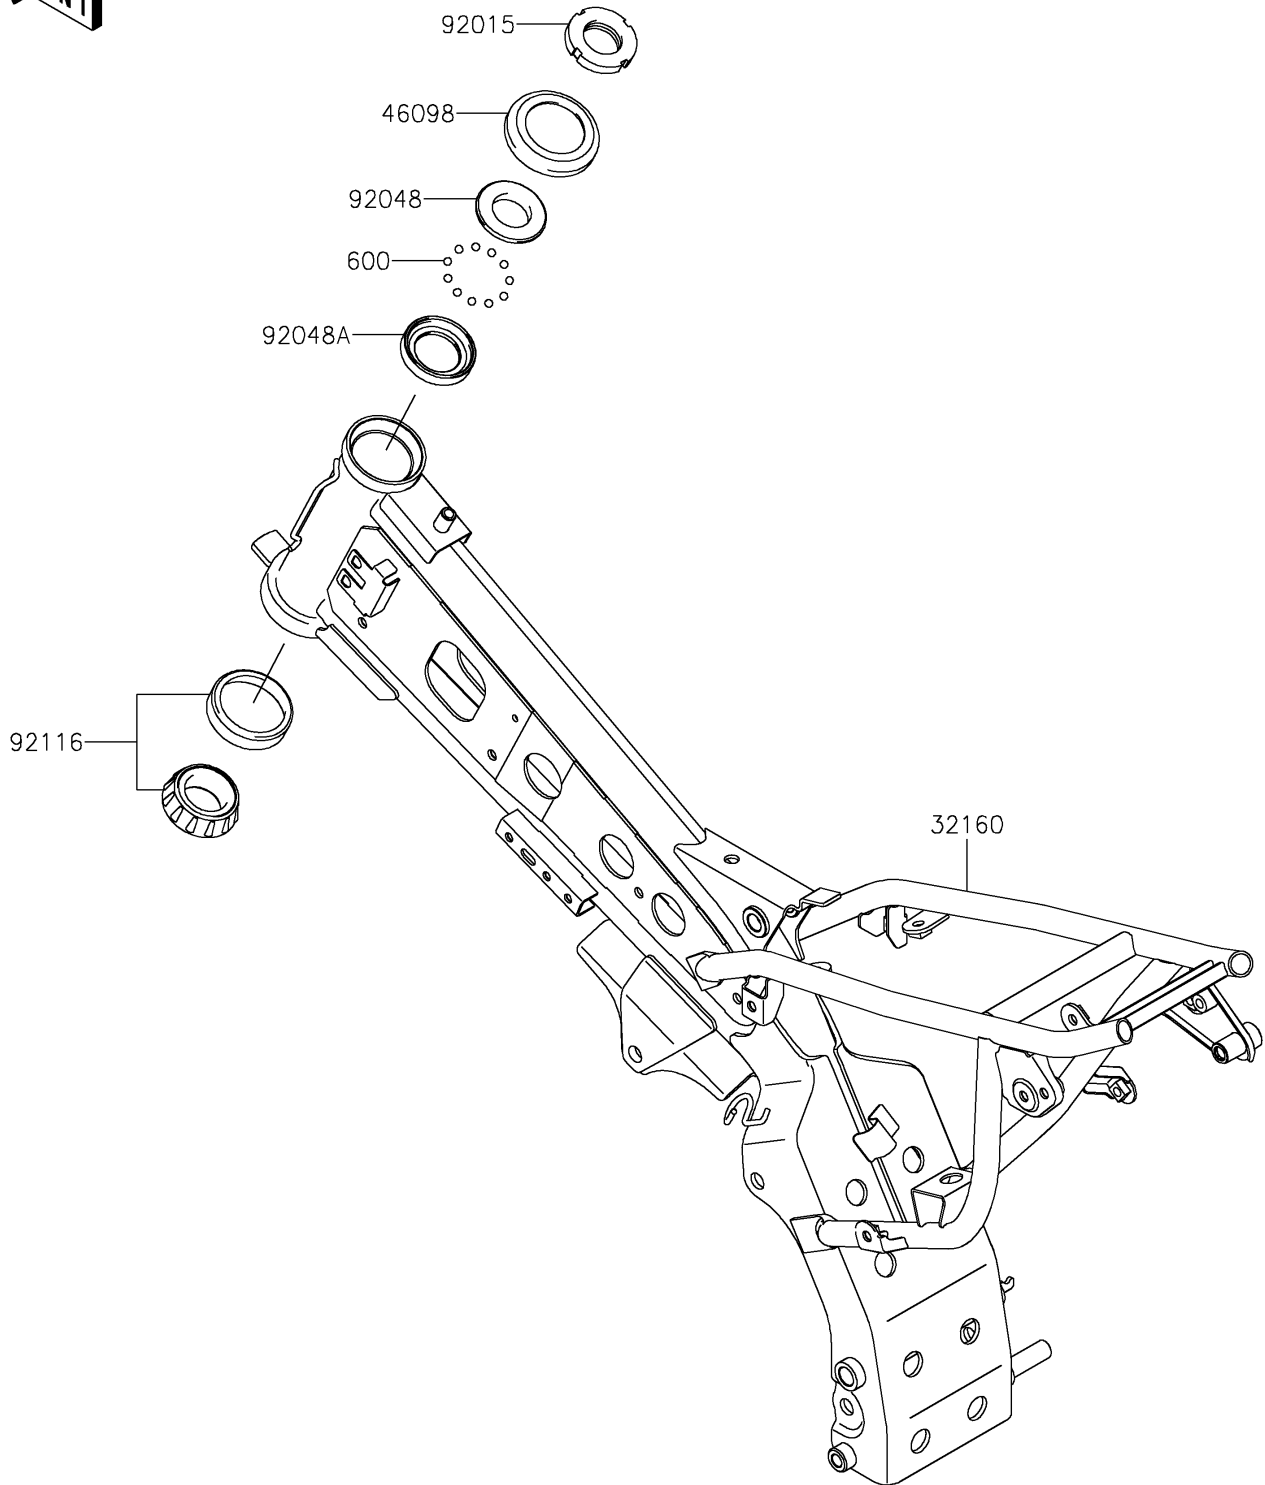

2024 KLX®110R PARTS DIAGRAM

Frame

F2120

2024 KLX®110R PARTS LIST

Frame

ITEM NAME	PART NUMBER	QUANTITY
FRAME-COMP,P.SILVER (Ref # 32160)	32160-0501-458	1
CAP,STEERING STEM (Ref # 46098)	46098-018	1
NUT,STEERING LOCK,25MM (Ref # 92015)	92015-1222	1
RACE,STEERING STEM BEARING (Ref # 92048)	92048-0035	1
RACE,STEERING STEM BEARING (Ref # 92048A)	92048-0038	1
BEARING-ROLLER,HR320/28XJ (Ref # 92116)	92116-1009	1
BALL-STEEL,3/16 (Ref # 600)	600A0600	23