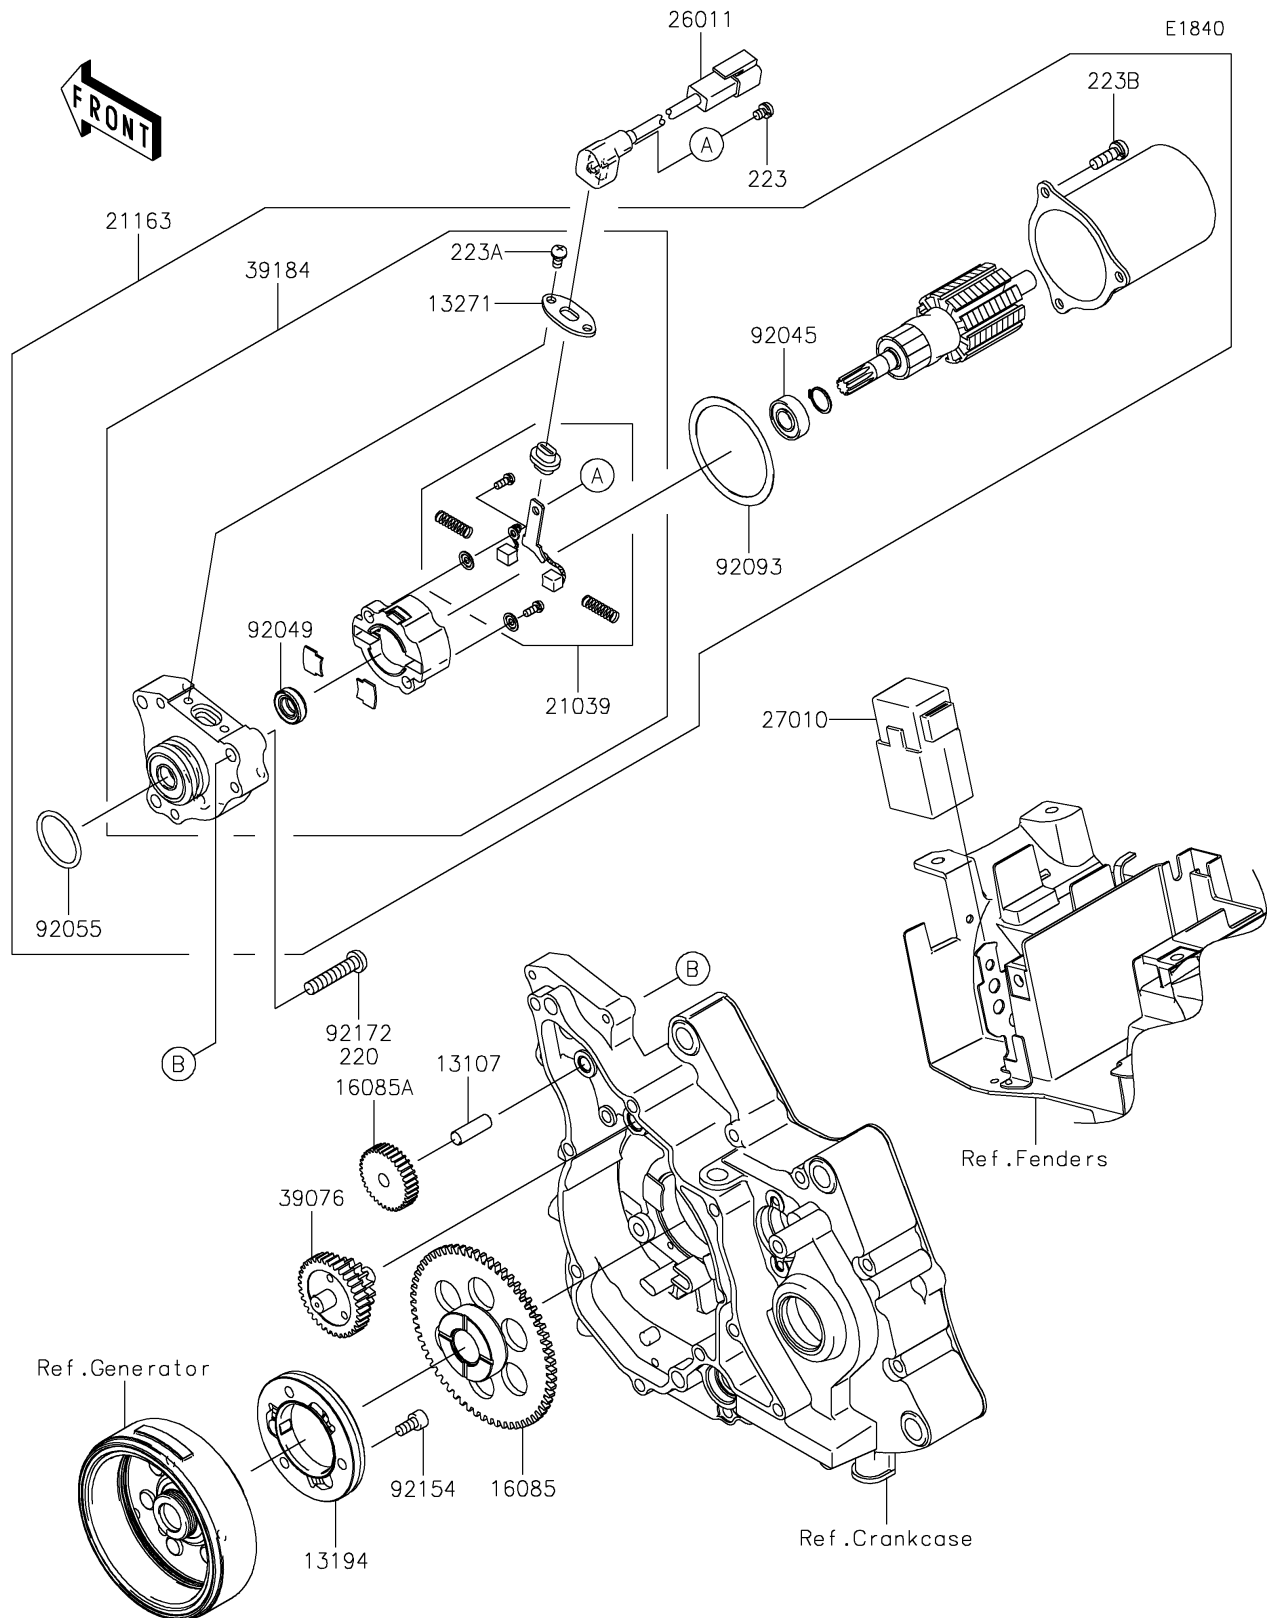

2023 KLX[®]110R

PARTS DIAGRAM

Starter Motor

2023 KLX®110R

PARTS LIST

Starter Motor

ITEM NAME	PART NUMBER	QUANTITY
SHAFT,8X25 (Ref # 13107)	13107-1142	1
CLUTCH-ONEWAY (Ref # 13194)	13194-0013	1
PLATE (Ref # 13271)	13271-0674	1
GEAR (Ref # 16085)	16085-0136	1
GEAR,IDLE,45T (Ref # 16085A)	16085-0593	1
BRUSH,STARTER MOTOR(SET) (Ref # 21039)	21039-1067	1
STARTER-ELECTRIC (Ref # 21163)	21163-0777	1
WIRE-LEAD (Ref # 26011)	26011-0249	1
SWITCH (Ref # 27010)	27010-0085	1
LIMITER (Ref # 39076)	39076-0022	1
BRACKET-ASSY (Ref # 39184)	39184-0014	1
BEARING-BALL,STARTER MOTOR (Ref # 92045)	92045-1349	1
SEAL-OIL,STARTER MOTOR (Ref # 92049)	92049-1465	1
RING-O (Ref # 92055)	92055-1276	1
SEAL,STARTER MOTOR (Ref # 92093)	92093-1079	1
BOLT (Ref # 92154)	92154-0325	3
SCREW-PAN-CROS,6X30 (Ref # 220)	220AD0630	3
SCREW-PAN-WS-CROS,4X6 (Ref # 223)	223AA0406	1
SCREW-PAN-WS-CROS,4X8 (Ref # 223A)	223AA0408	2
SCREW-PAN-WS-CROS,5X16 (Ref # 223B)	223AA0516	3